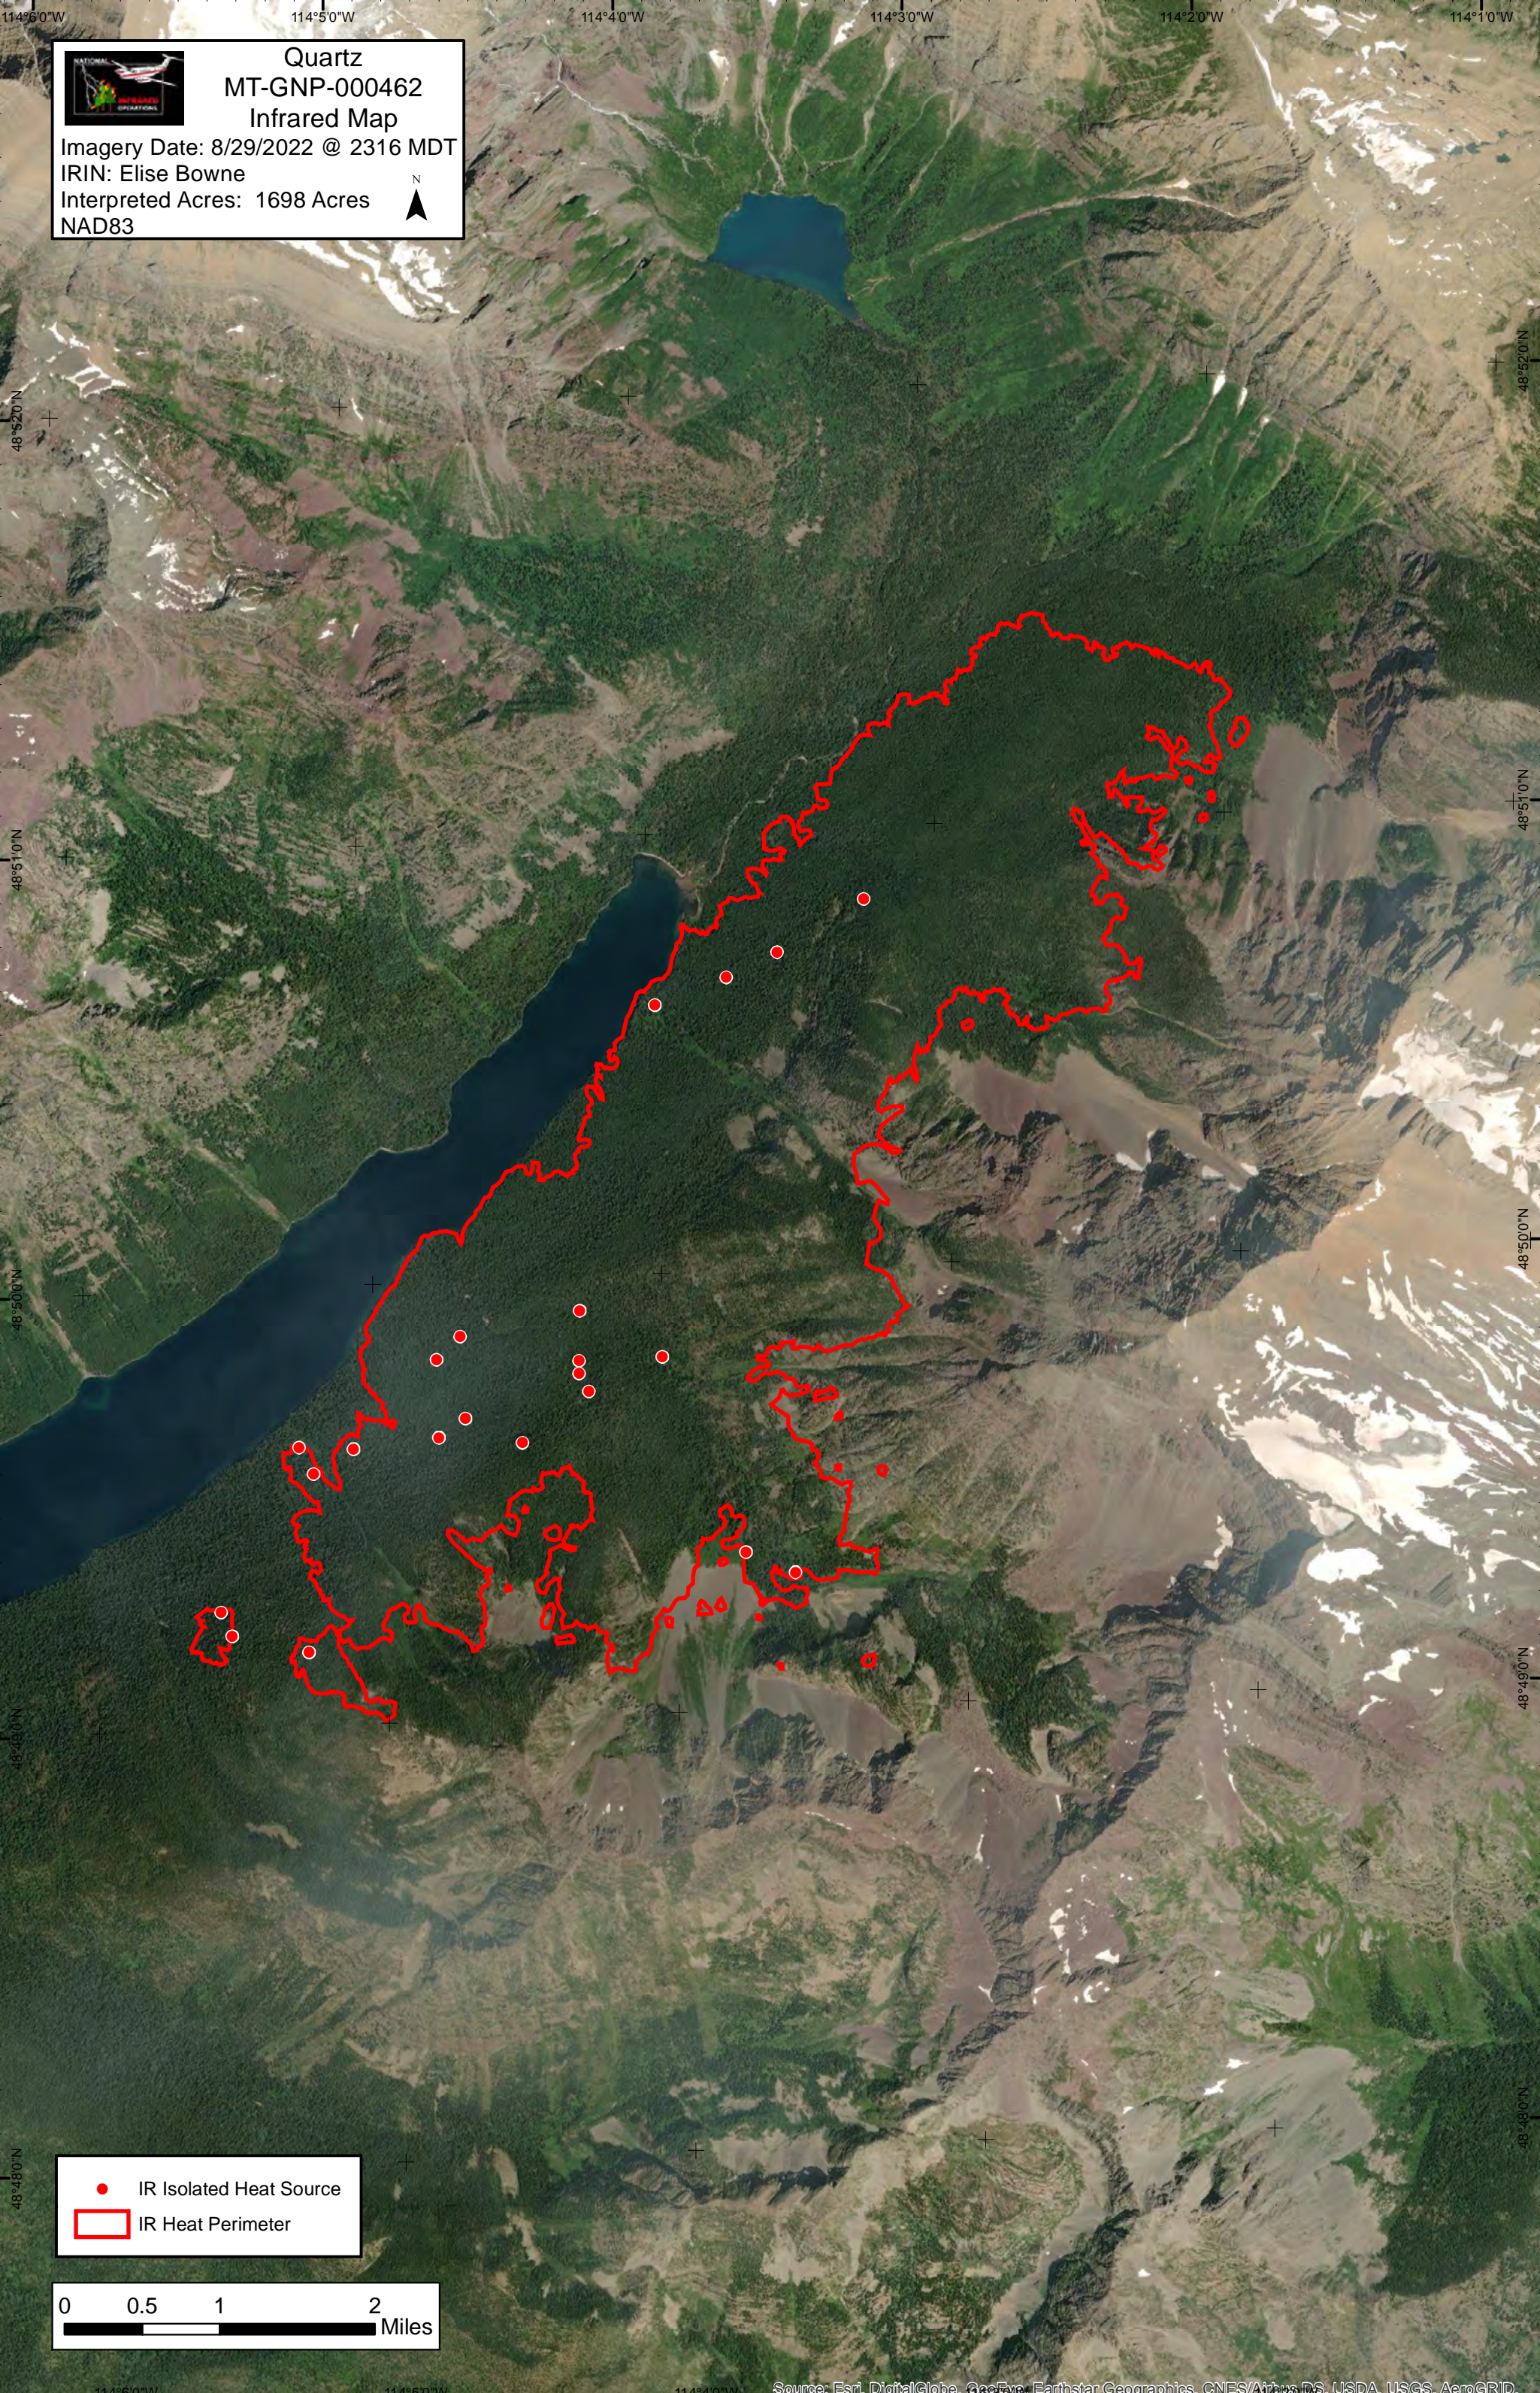

Quartz
MT-GNP-000462
Infrared Map

Imagery Date: 8/29/2022 @ 2316 MDT
IRIN: Elise Bowne
Interpreted Acres: 1698 Acres
NAD83

● IR Isolated Heat Source
□ IR Heat Perimeter