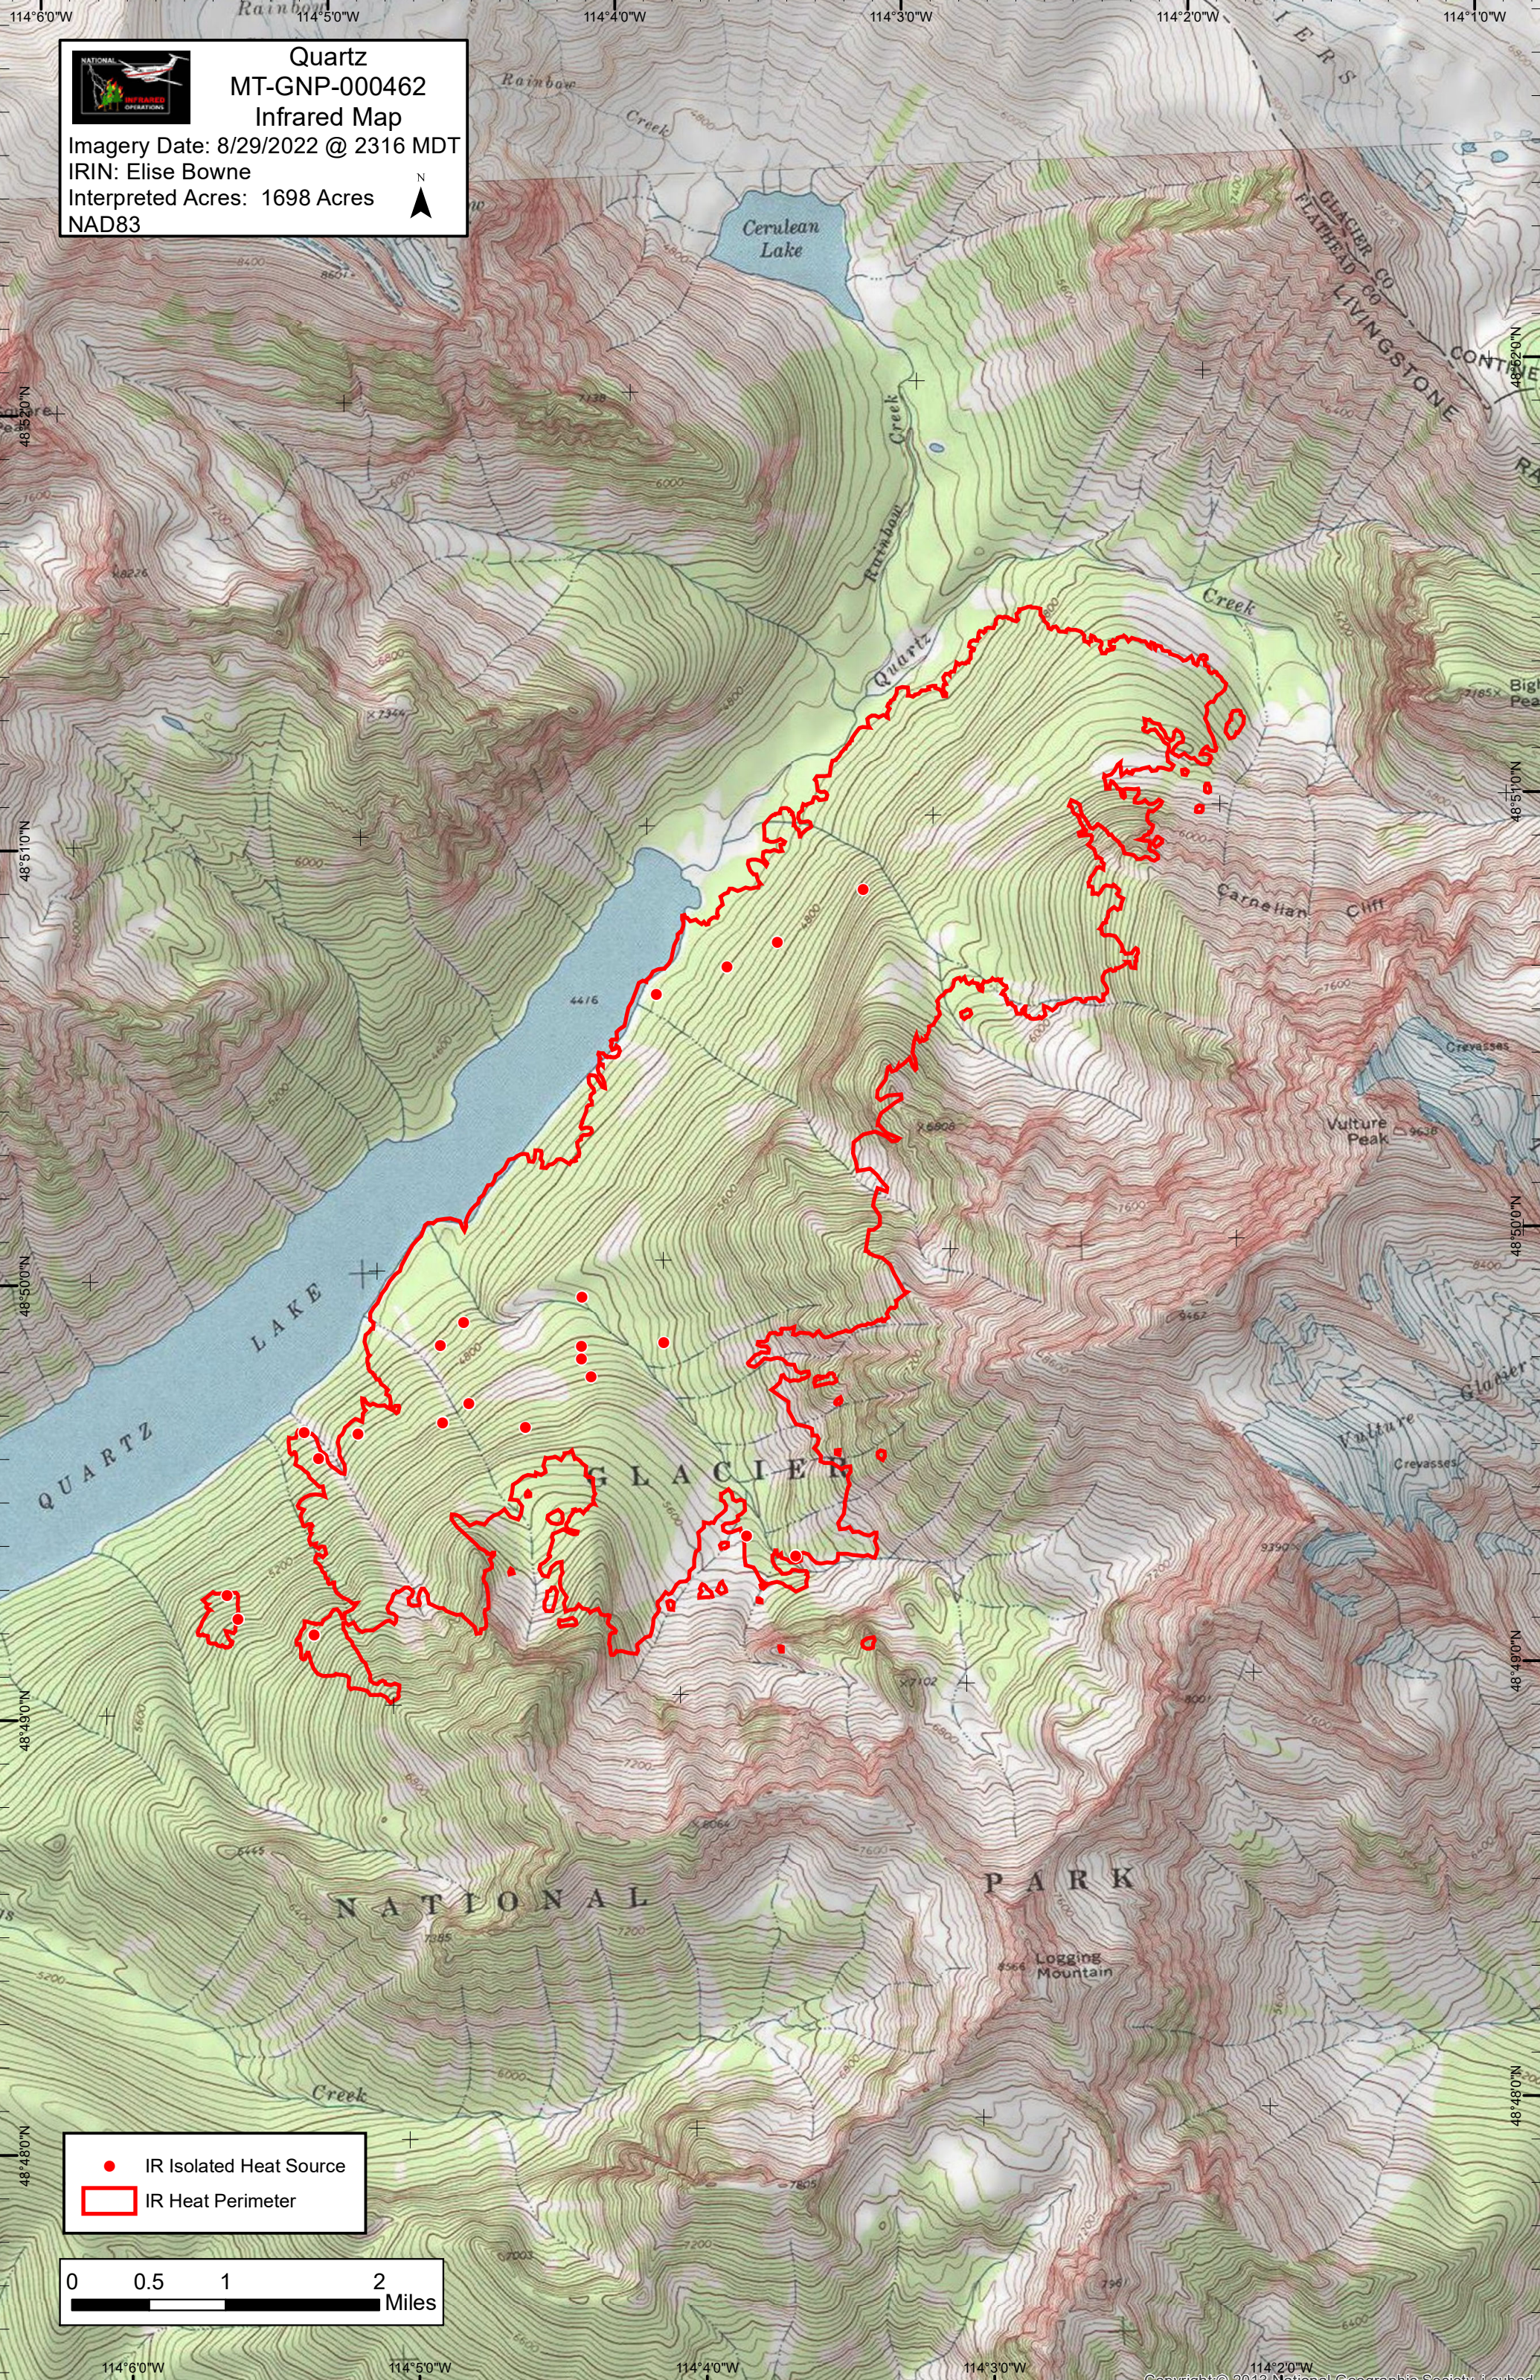

Quartz
MT-GNP-000462
Infrared Map

Imagery Date: 8/29/2022 @ 2316 MDT
IRIN: Elise Bowne
Interpreted Acres: 1698 Acres
NAD83

- IR Isolated Heat Source
- ▭ IR Heat Perimeter