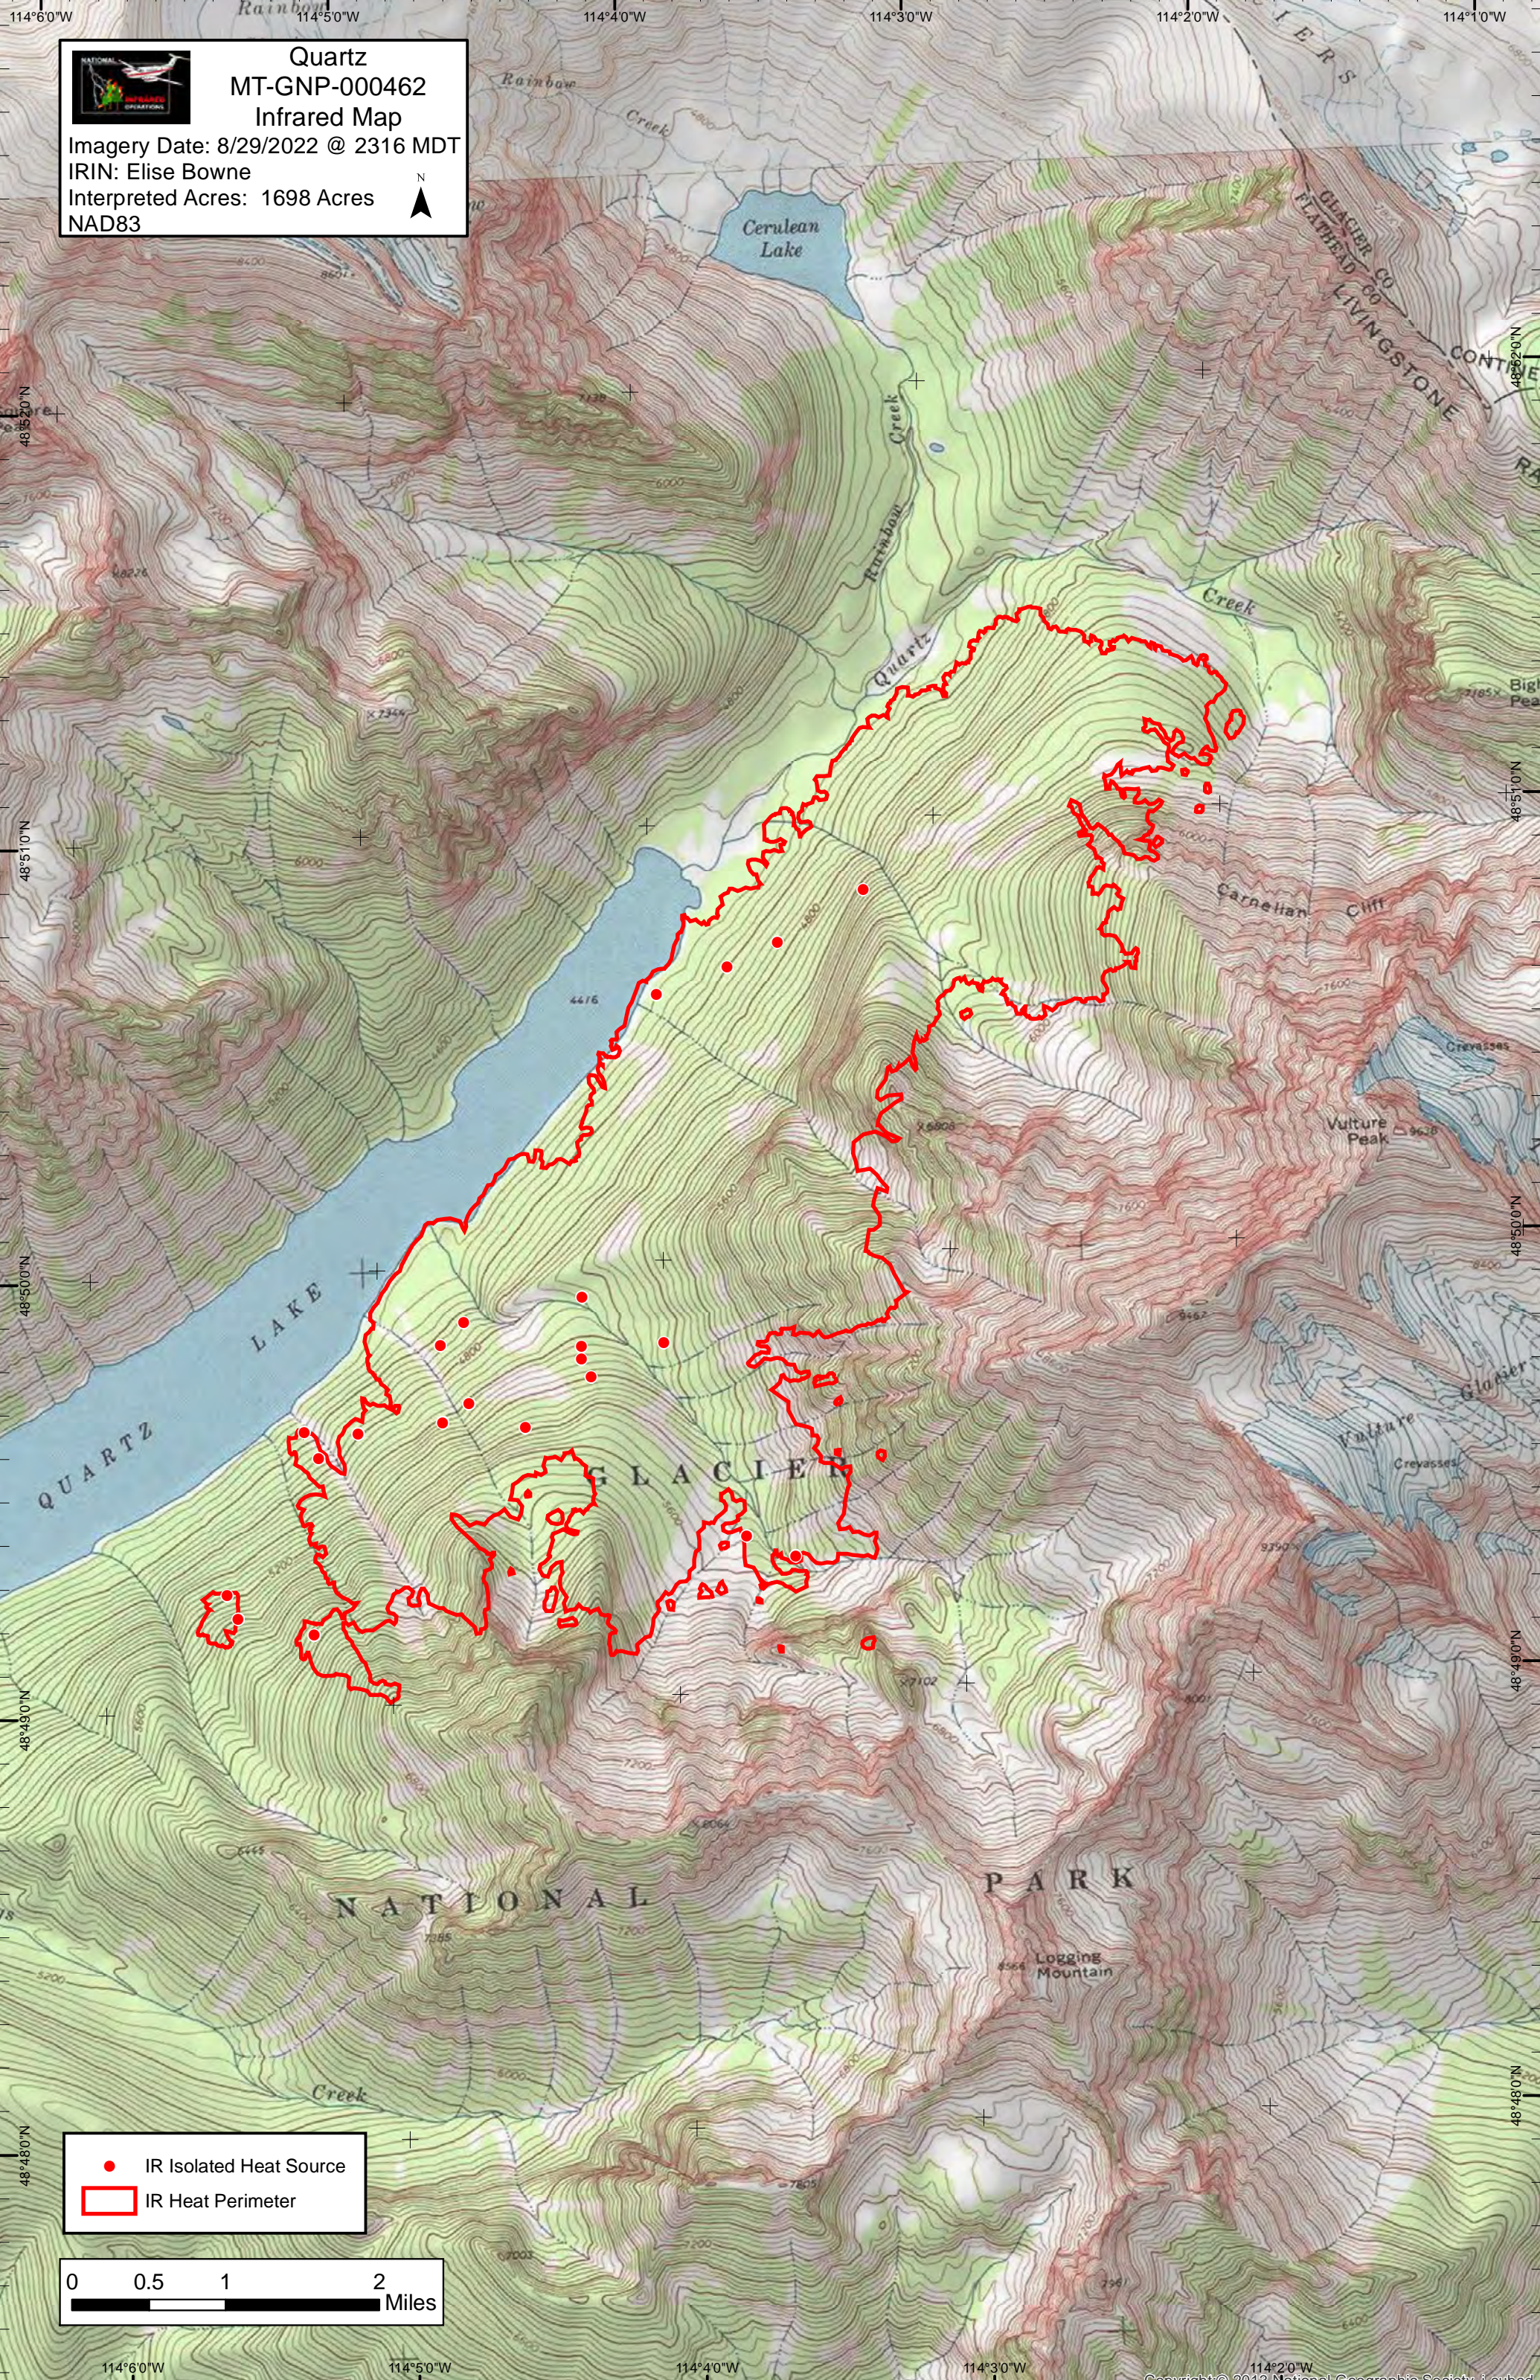

Quartz  
MT-GNP-000462  
Infrared Map

Imagery Date: 8/29/2022 @ 2316 MDT  
IRIN: Elise Bowne  
Interpreted Acres: 1698 Acres  
NAD83

- IR Isolated Heat Source
- ▭ IR Heat Perimeter