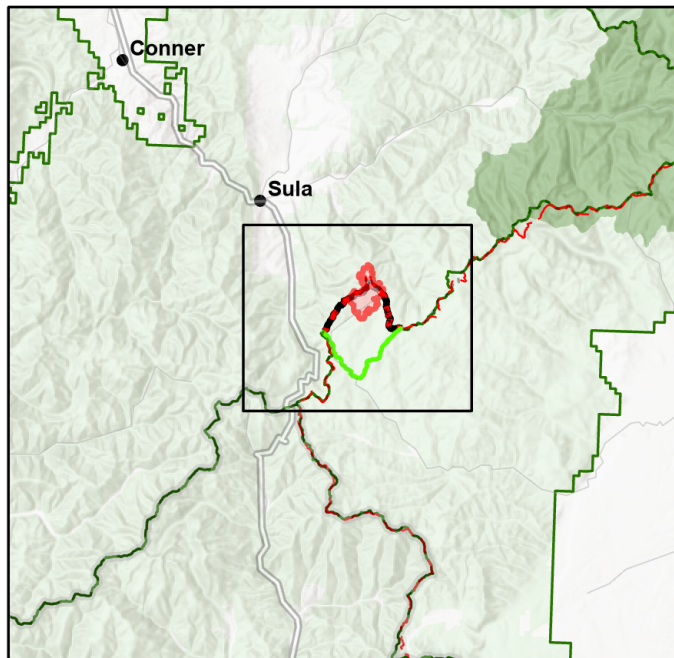

Public Information

Trail Ridge
MT-BDF-006286
1,287 acres

9/3/2022

-  Wildfire Daily Fire Perimeter
-  Trail Closure
-  Trail Re-route
-  Forest Service Land

Vicinity Map

NR Remote Incident Support
9/3/2022 0646
North American 1983 Datum, Lat, Long Grid