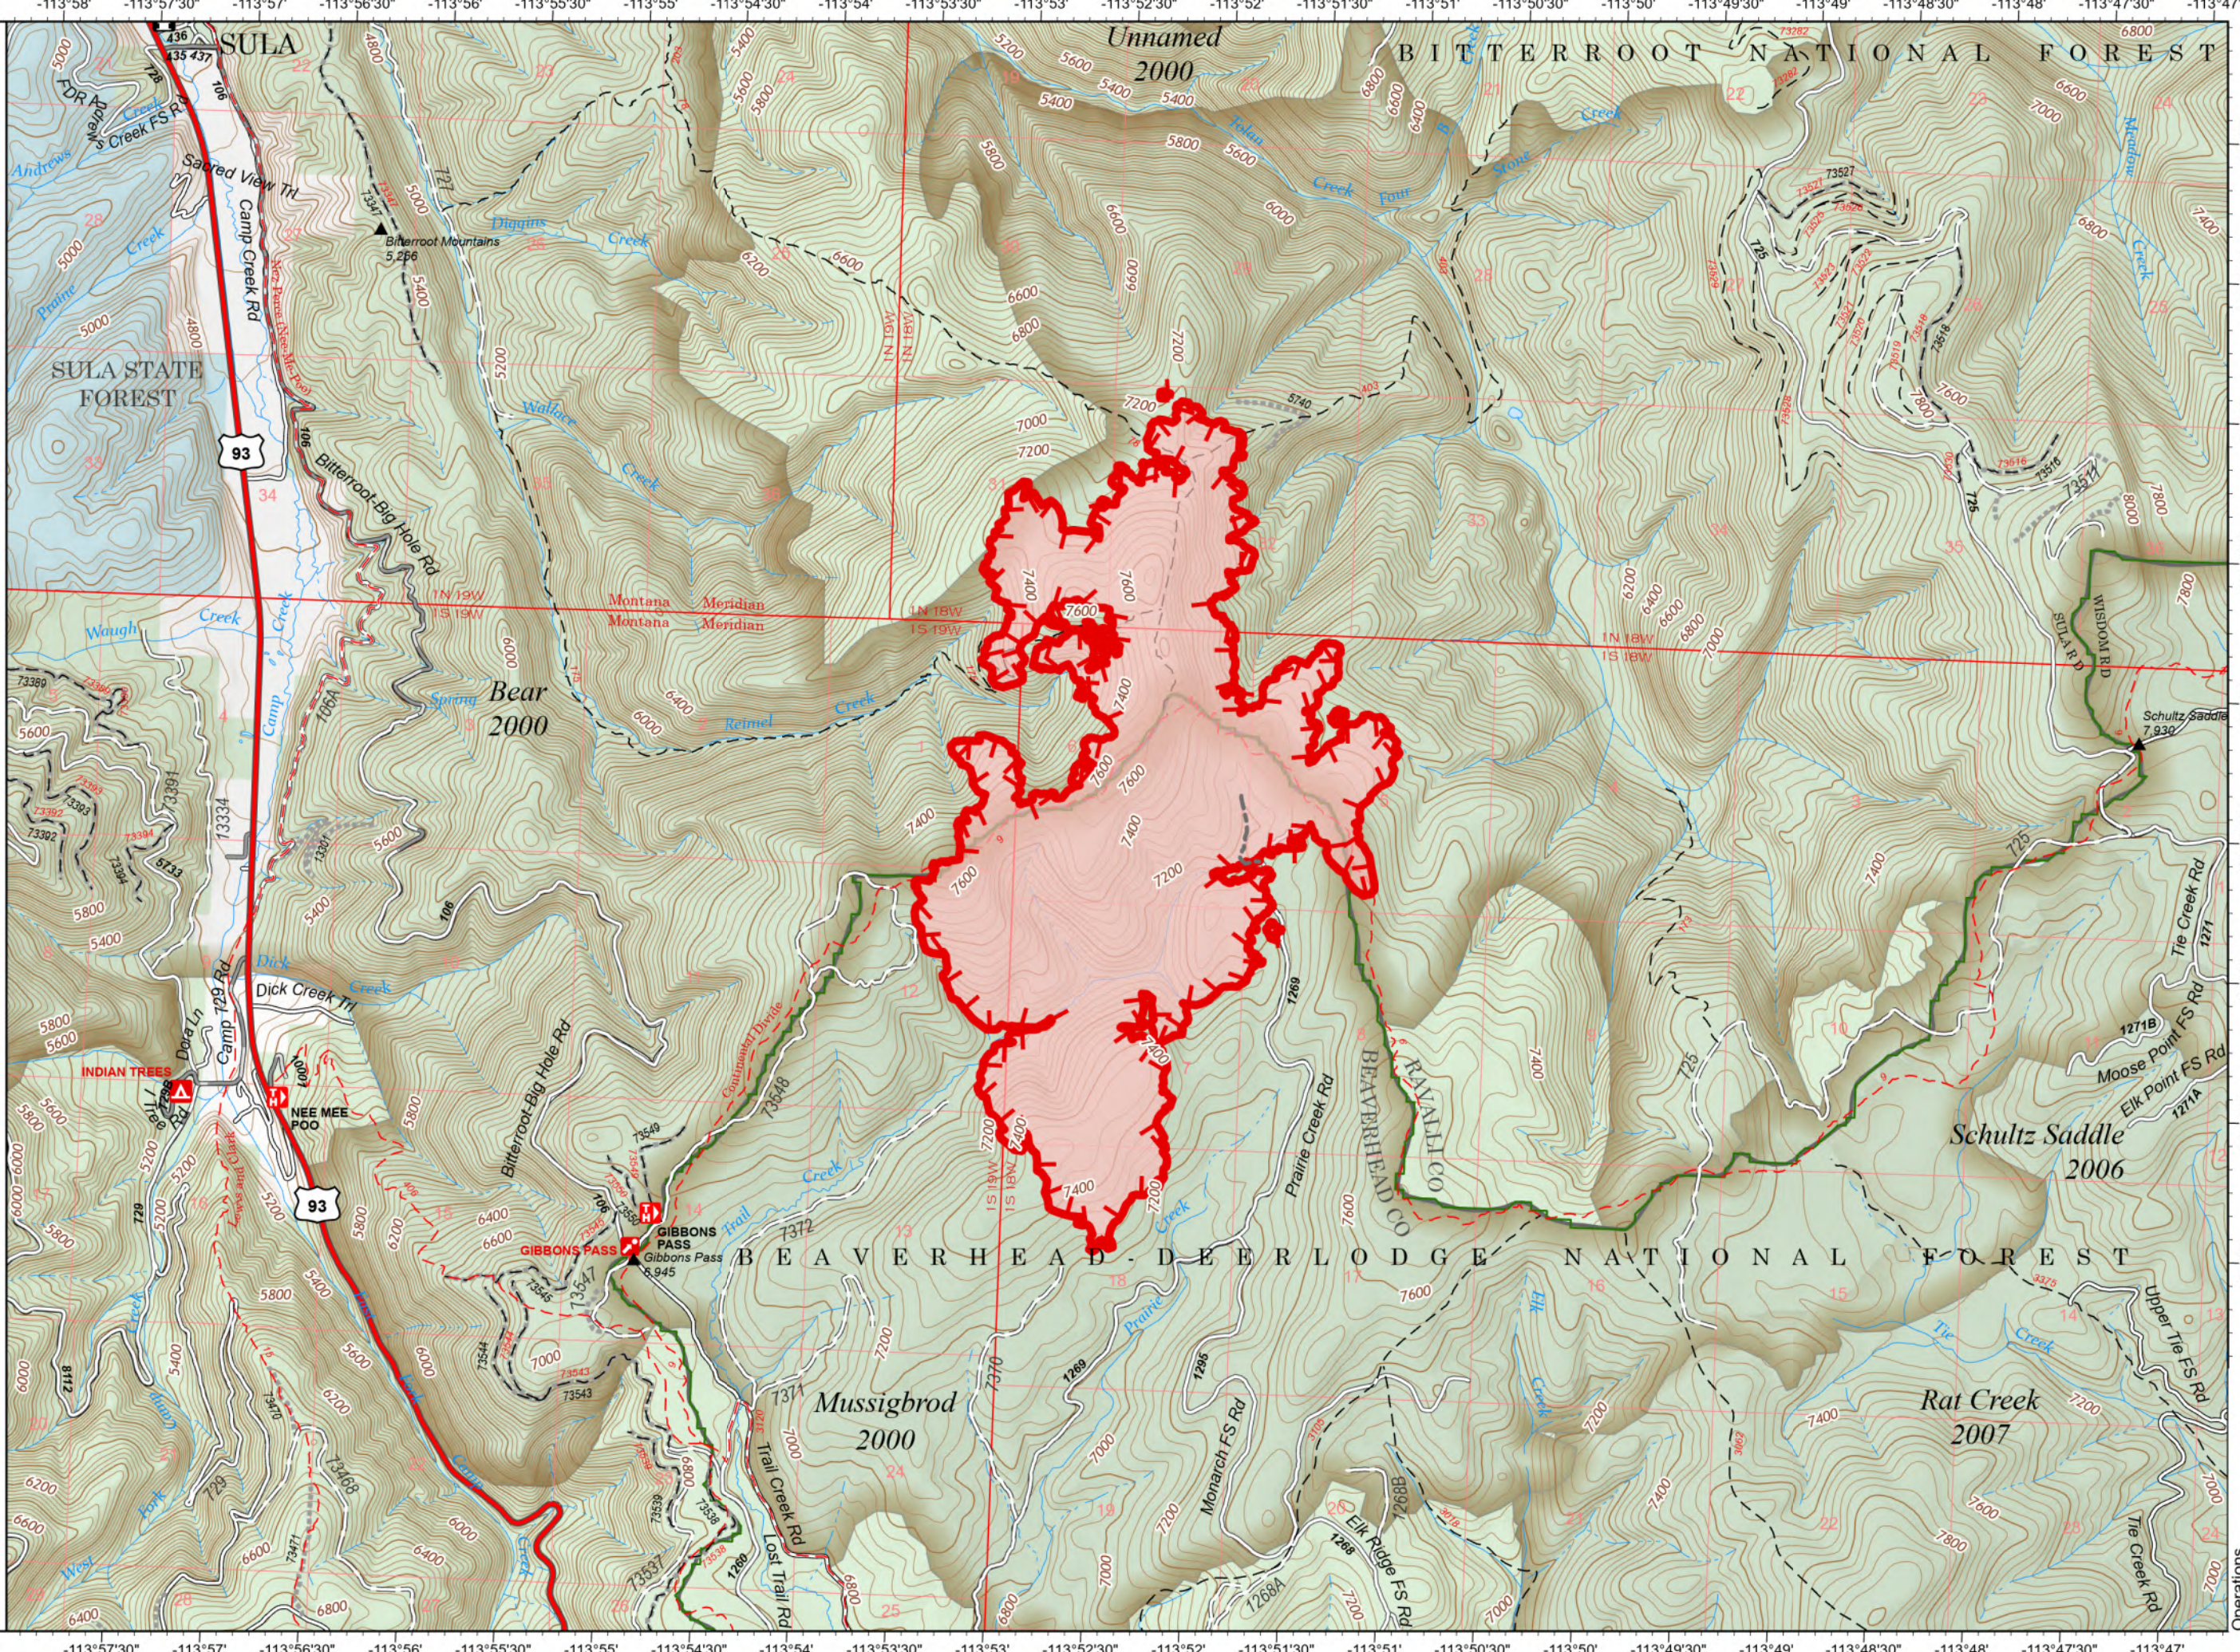

Operations

Trail Ridge
MT-BDF-006286
2,020 acres

9/4/2022

Fire perimeter updated from
IR on 9/3/22

- Other
- Uncontained
- Wildfire Daily Fire Perimeter
- US Primary Route
- Paved
- Gravel Road
- Dirt Road
- Unimproved Road
- Forest Service Roads Closed
- Trail
- National Designated Trail
- Administrative FS Boundary
- Forest Service Land
- State Public Lands
- Fire History

Operations