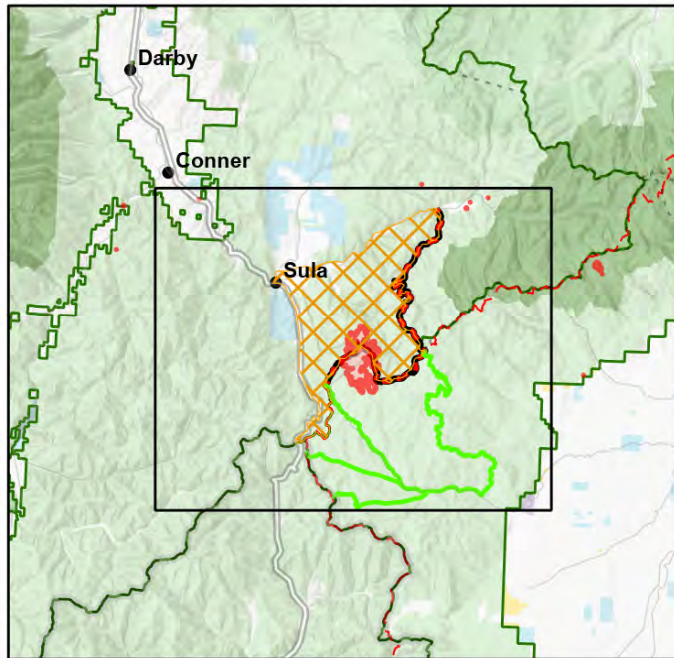

Public Information

Trail Ridge
 MT-BDF-006286
 2,842 acres
 9/5/2022

-  Trail Closure
-  Trail Re-route
-  Trail Ridge Closure Area
-  Wildfire Daily Fire Perimeter
-  Forest Service Land
-  State Public Lands
-  Bureau of Land Management Lands
-  National Park Service Lands

Vicinity Map

NR Remote Incident Support
 9/5/2022 0947
 North American 1983 Datum, Lat,Long Grid