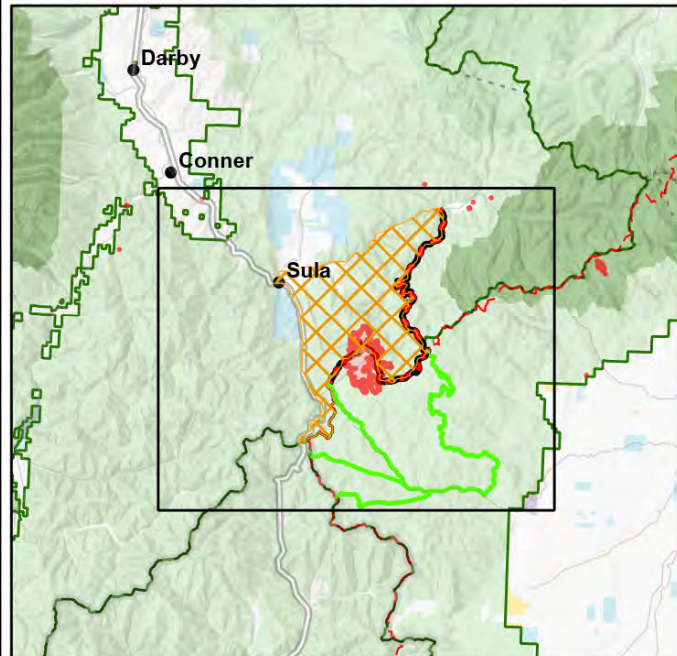

# Public Information

Trail Ridge  
MT-BDF-006286  
3,028 acres  
9/6/2022

-  Trail Closure
-  Trail Re-route
-  Trail Ridge Closure Area
-  Wildfire Daily Fire Perimeter
-  Forest Service Land
-  State Public Lands
-  Bureau of Land Management Lands
-  National Park Service Lands

Vicinity Map

NR Remote Incident Support  
9/6/2022 0741  
North American 1983 Datum, Lat/Long Grid