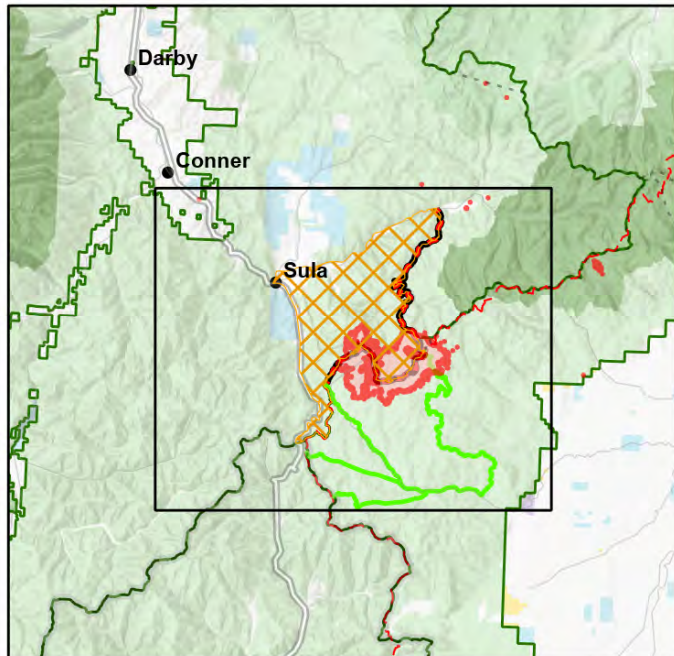

Public Information

Trail Ridge
 MT-BDF-006286
 10,874 acres
 9/7/2022

-  Trail Closure
-  Trail Re-route
-  Trail Ridge Closure Area
-  Wildfire Daily Fire Perimeter
-  Forest Service Land
-  State Public Lands
-  Bureau of Land Management Lands
-  National Park Service Lands

Vicinity Map

NR Remote Incident Support
 9/7/2022 0444
 North American 1983 Datum, Lat,Long Grid