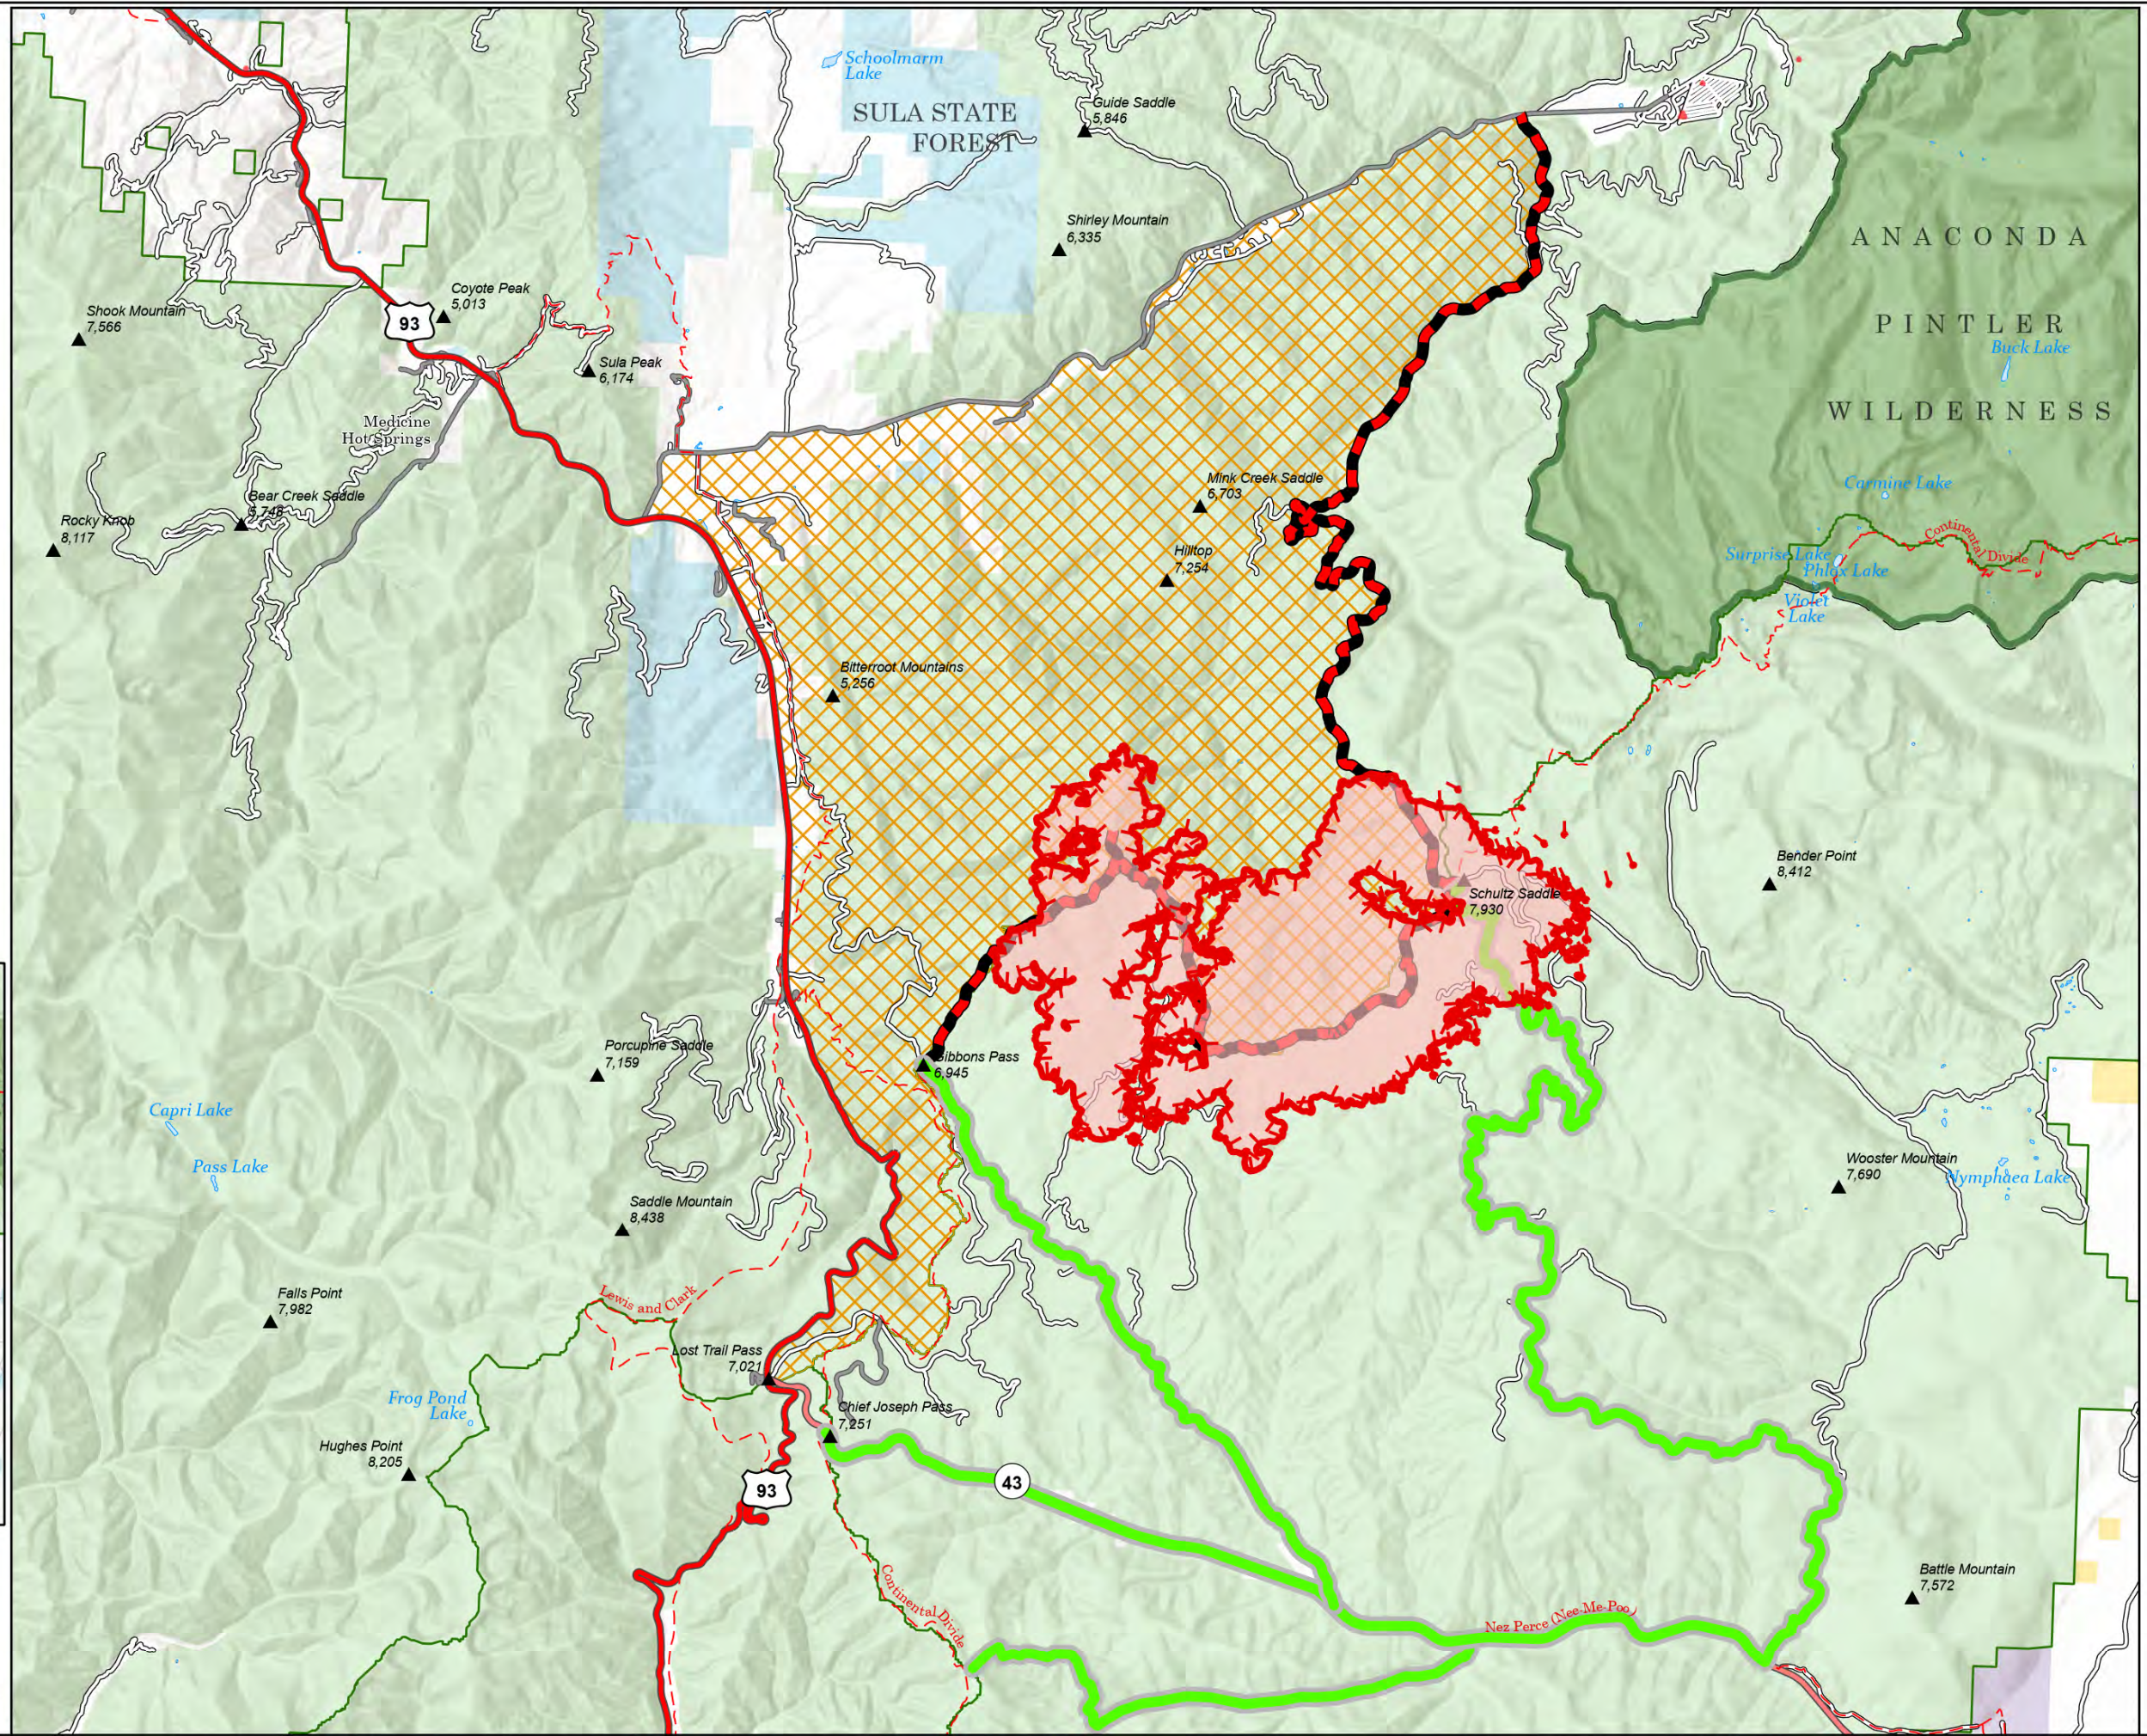

Public Information

Trail Ridge
 MT-BDF-006286
 10,874 acres
 9/7/2022

-  Trail Closure
-  Trail Re-route
-  Trail Ridge Closure Area
-  Wildfire Daily Fire Perimeter
-  Forest Service Land
-  State Public Lands
-  Bureau of Land Management Lands
-  National Park Service Lands

Vicinity Map

NR Remote Incident Support
 9/7/2022 0444
 North American 1983 Datum, Lat,Long Grid