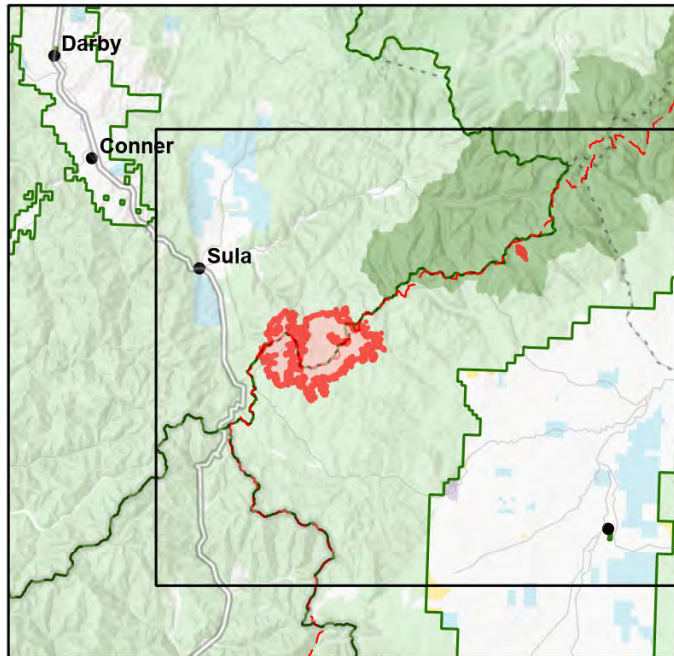

Public Information

Trail Ridge
MT-BDF-006286
13,200 acres
9/9/2022

- Trail Closure
- Trail Re-route
- Wildfire Daily Fire Perimeter
- Forest Service Land
- State Public Lands
- Bureau of Land Management Lands
- National Park Service Lands
- BDF Closure
- BNF Closure

Vicinity Map

NR Remote Incident Support
9/9/2022 0557
North American 1983 Datum, Lat,Long Grid