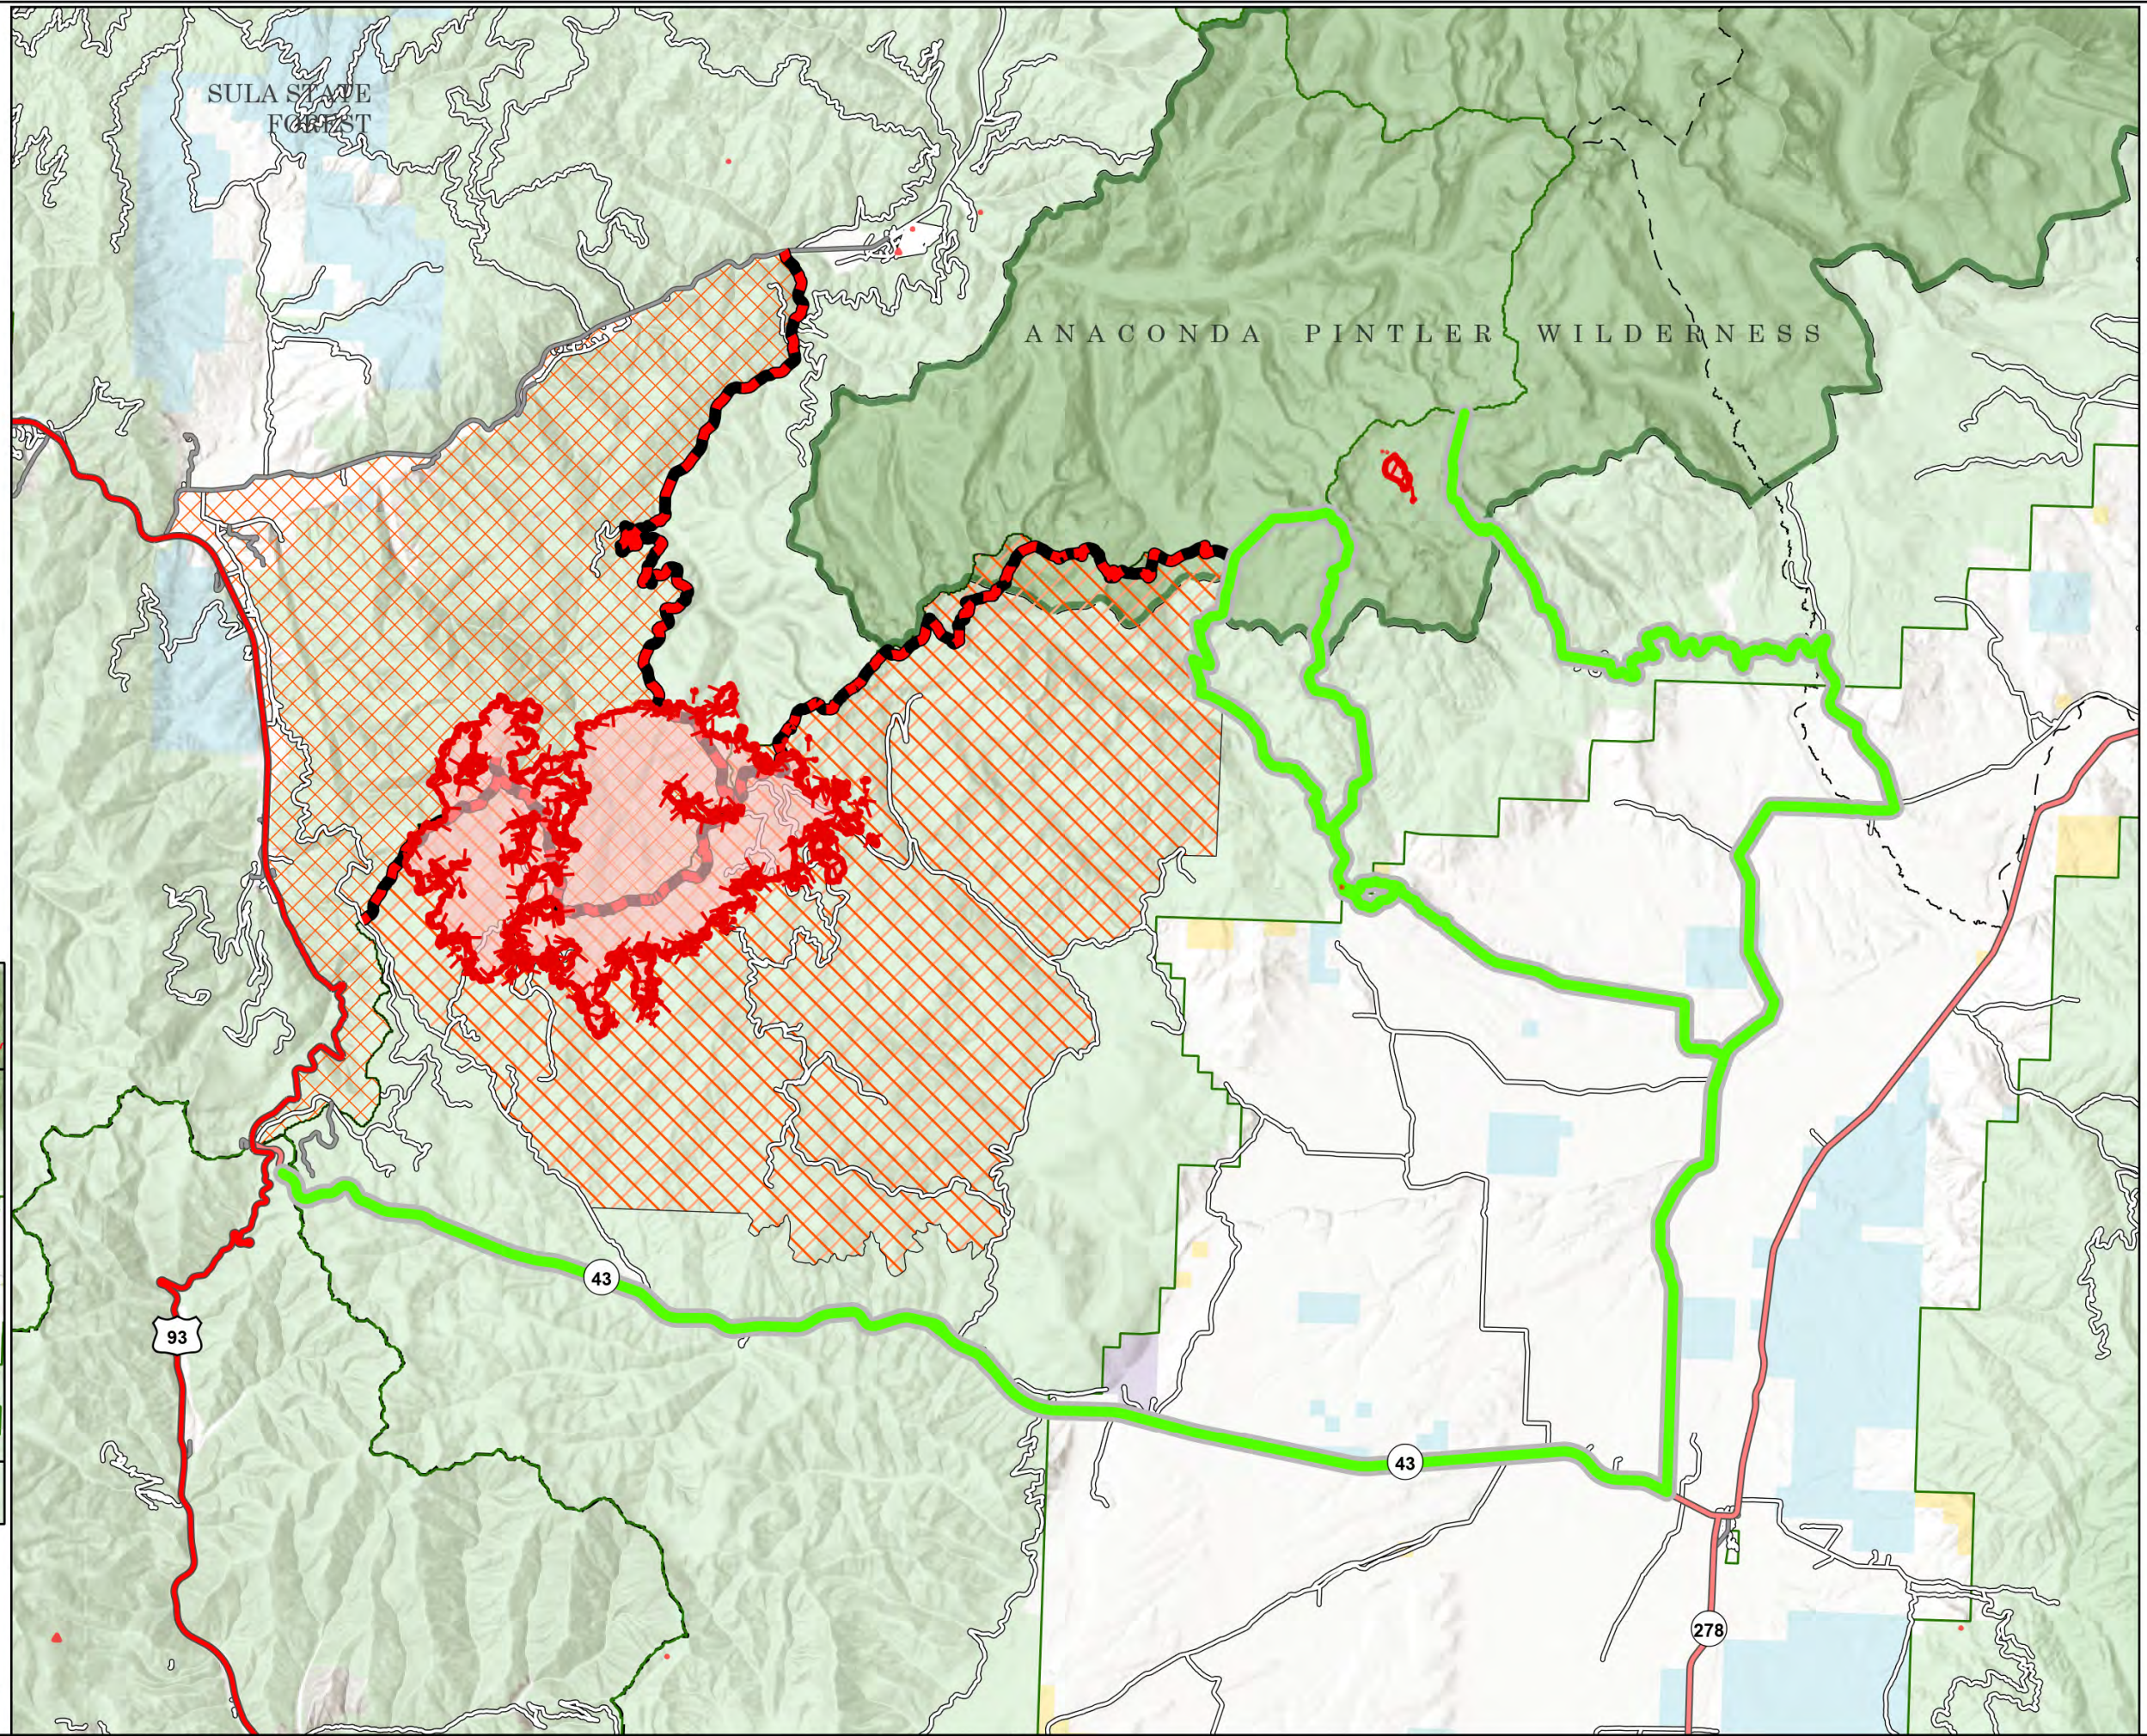

Public Information

Trail Ridge
MT-BDF-006286
13,200 acres
9/9/2022

- Trail Closure
- Trail Re-route
- Wildfire Daily Fire Perimeter
- Forest Service Land
- State Public Lands
- Bureau of Land Management Lands
- National Park Service Lands
- BDF Closure
- BNF Closure

Vicinity Map

NR Remote Incident Support
9/9/2022 0557
North American 1983 Datum, Lat,Long Grid