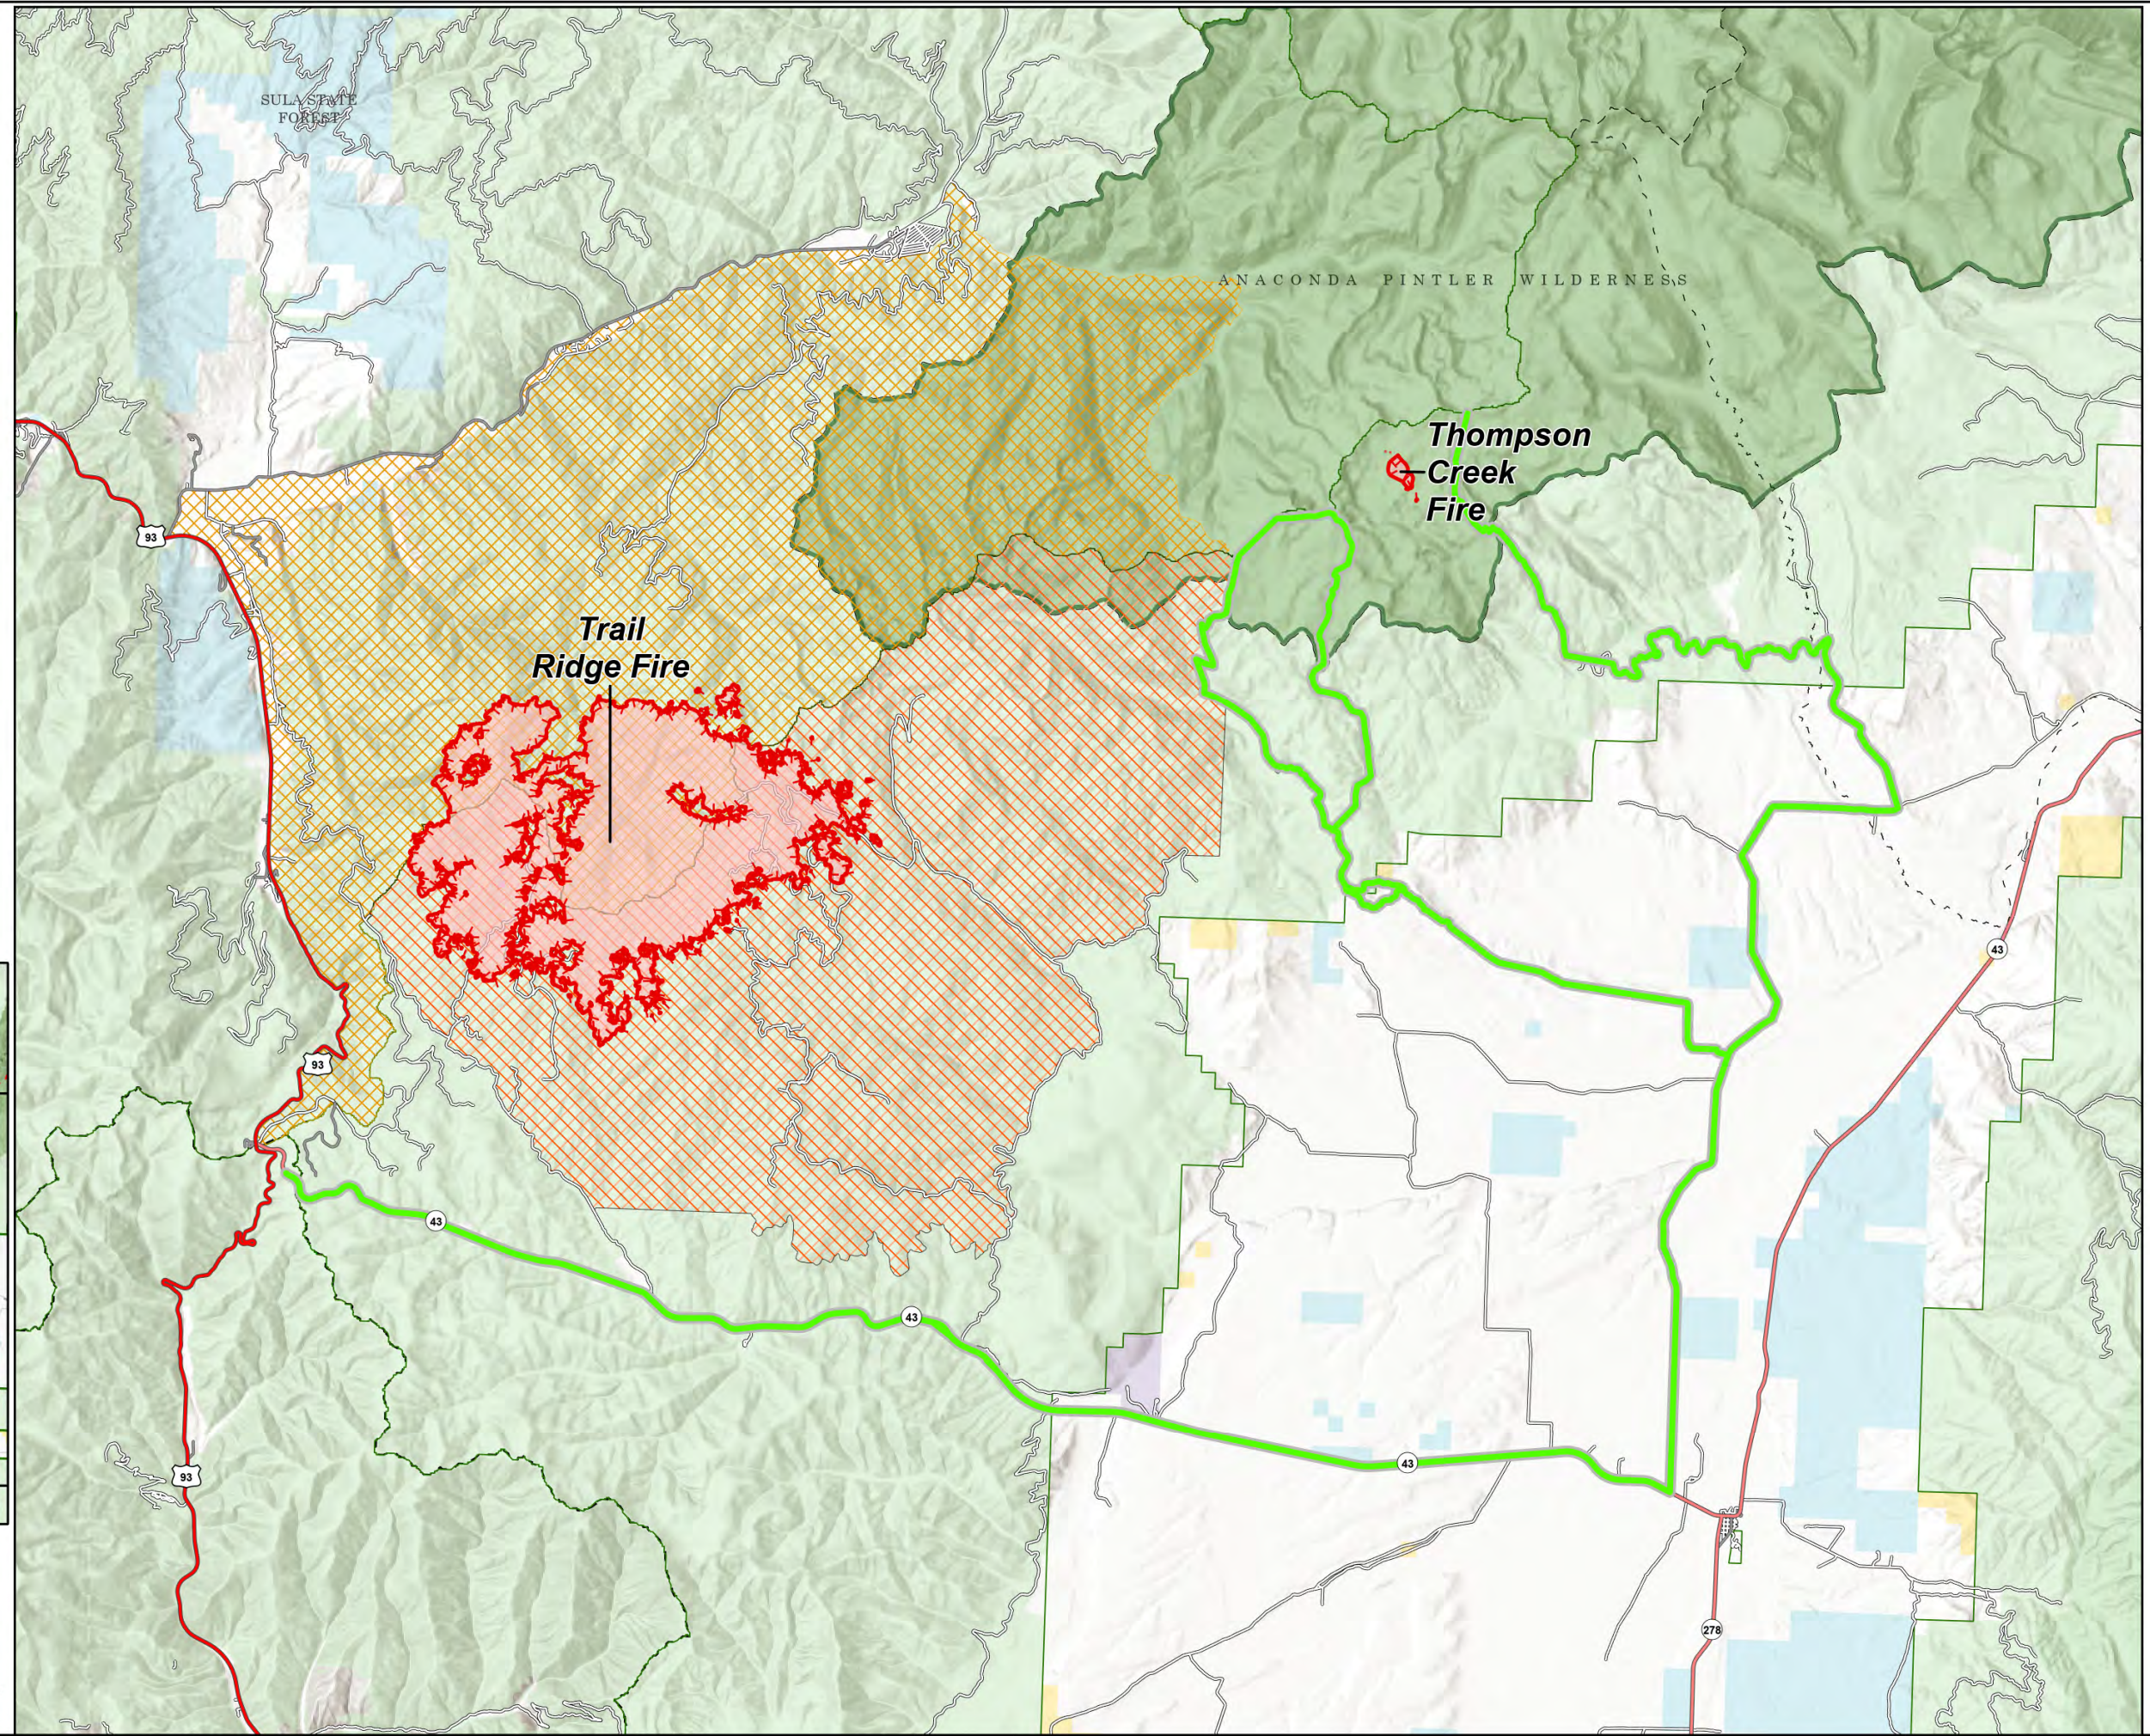

Public Information

Trail Ridge
MT-BDF-006286
13,790 acres
9/11/2022

- Trail Re-route
- BDF Closure Area
- BNF Closure Area
- Wildfire Daily Fire Perimeter
- Forest Service Land
- State Public Lands
- Bureau of Land Management Lands
- National Park Service Lands

Vicinity Map

Scale: 1:170,000

NR Remote Incident Support
9/11/2022 0543
North American 1983 Datum, Lat,Long Grid