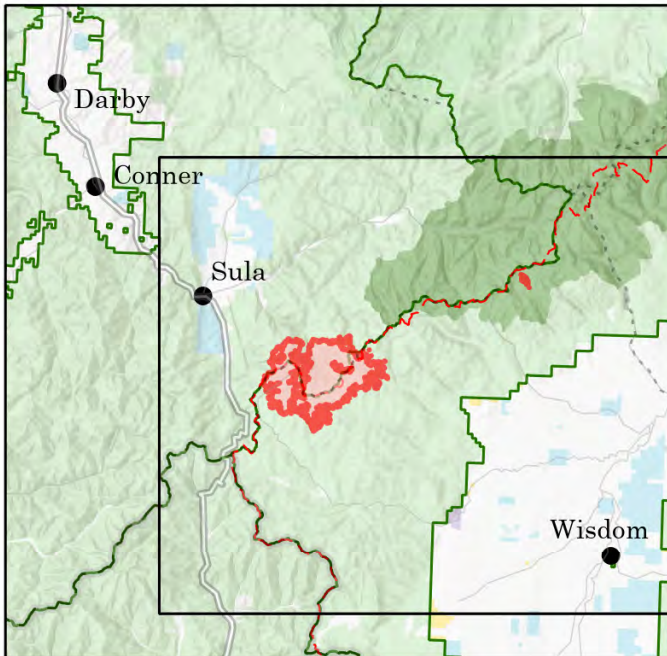

Public Information

Trail Ridge
MT-BDF-006286
13,790 acres
9/11/2022

- Trail Re-route
- BDF Closure Area
- BNF Closure Area
- Wildfire Daily Fire Perimeter
- Forest Service Land
- State Public Lands
- Bureau of Land Management Lands
- National Park Service Lands

Vicinity Map

Scale: 1:170,000

NR Remote Incident Support
9/11/2022 0543
North American 1983 Datum, Lat,Long Grid