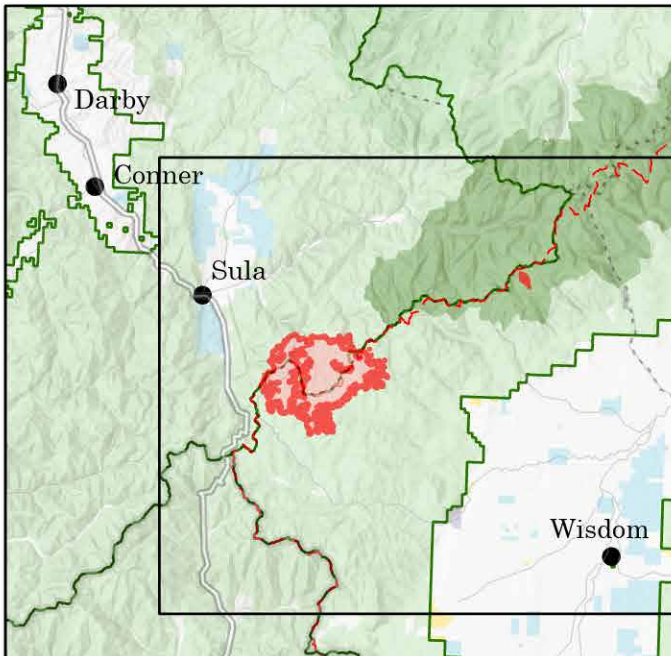

Public Information

Trail Ridge
MT-BDF-006286
15,008 acres
9/12/2022

- Trail Re-route
- BDF Closure Area
- BNF Closure Area
- Wildfire Daily Fire Perimeter
- Forest Service Land
- State Public Lands
- Bureau of Land Management Lands
- National Park Service Lands

Vicinity Map