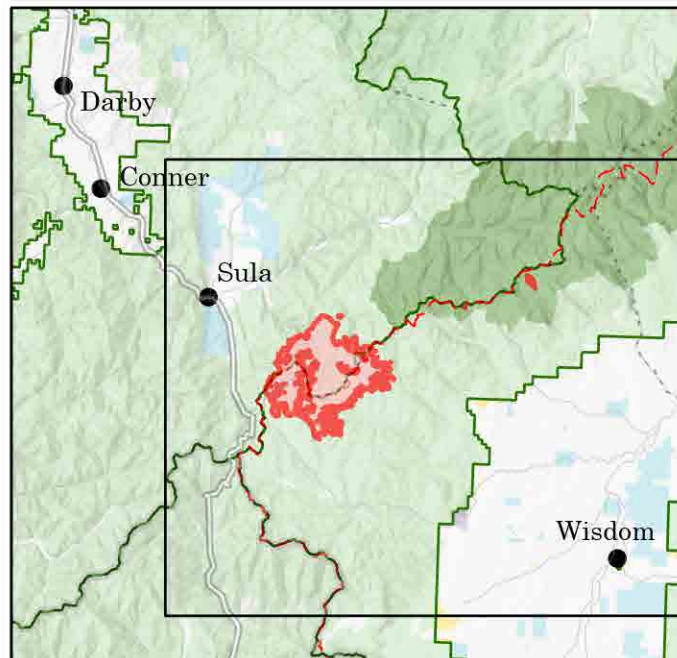

Public Information

Trail Ridge
MT-BDF-006286
17,043 acres
9/13/2022

- Trail Re-route
- BDF Closure Area
- BNF Closure Area
- Wildfire Daily Fire Perimeter
- Forest Service Land
- State Public Lands
- Bureau of Land Management Lands
- National Park Service Lands

Vicinity Map