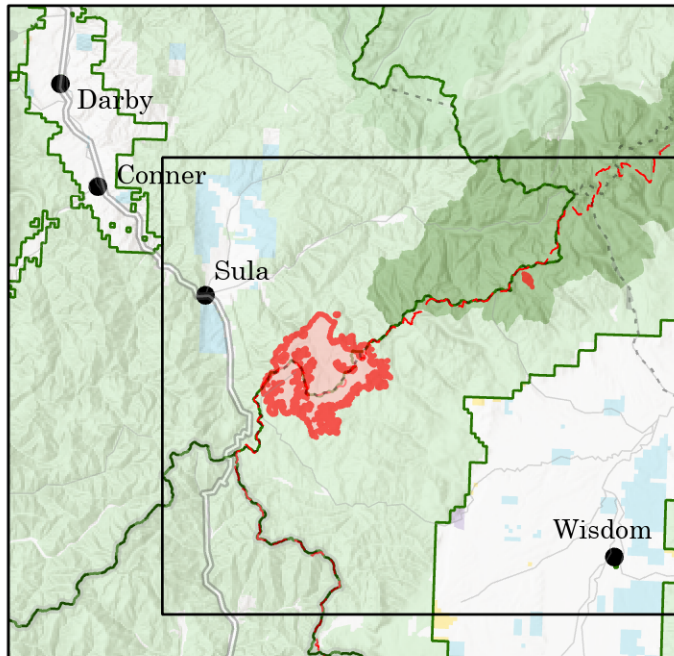

Public Information

Trail Ridge
MT-BDF-006286
17,070 acres
9/14/2022

- Trail Re-route
- BDF Closure Area
- BNF Closure Area
- Wildfire Daily Fire Perimeter
- Forest Service Land
- State Public Lands
- Bureau of Land Management Lands
- National Park Service Lands

Vicinity Map