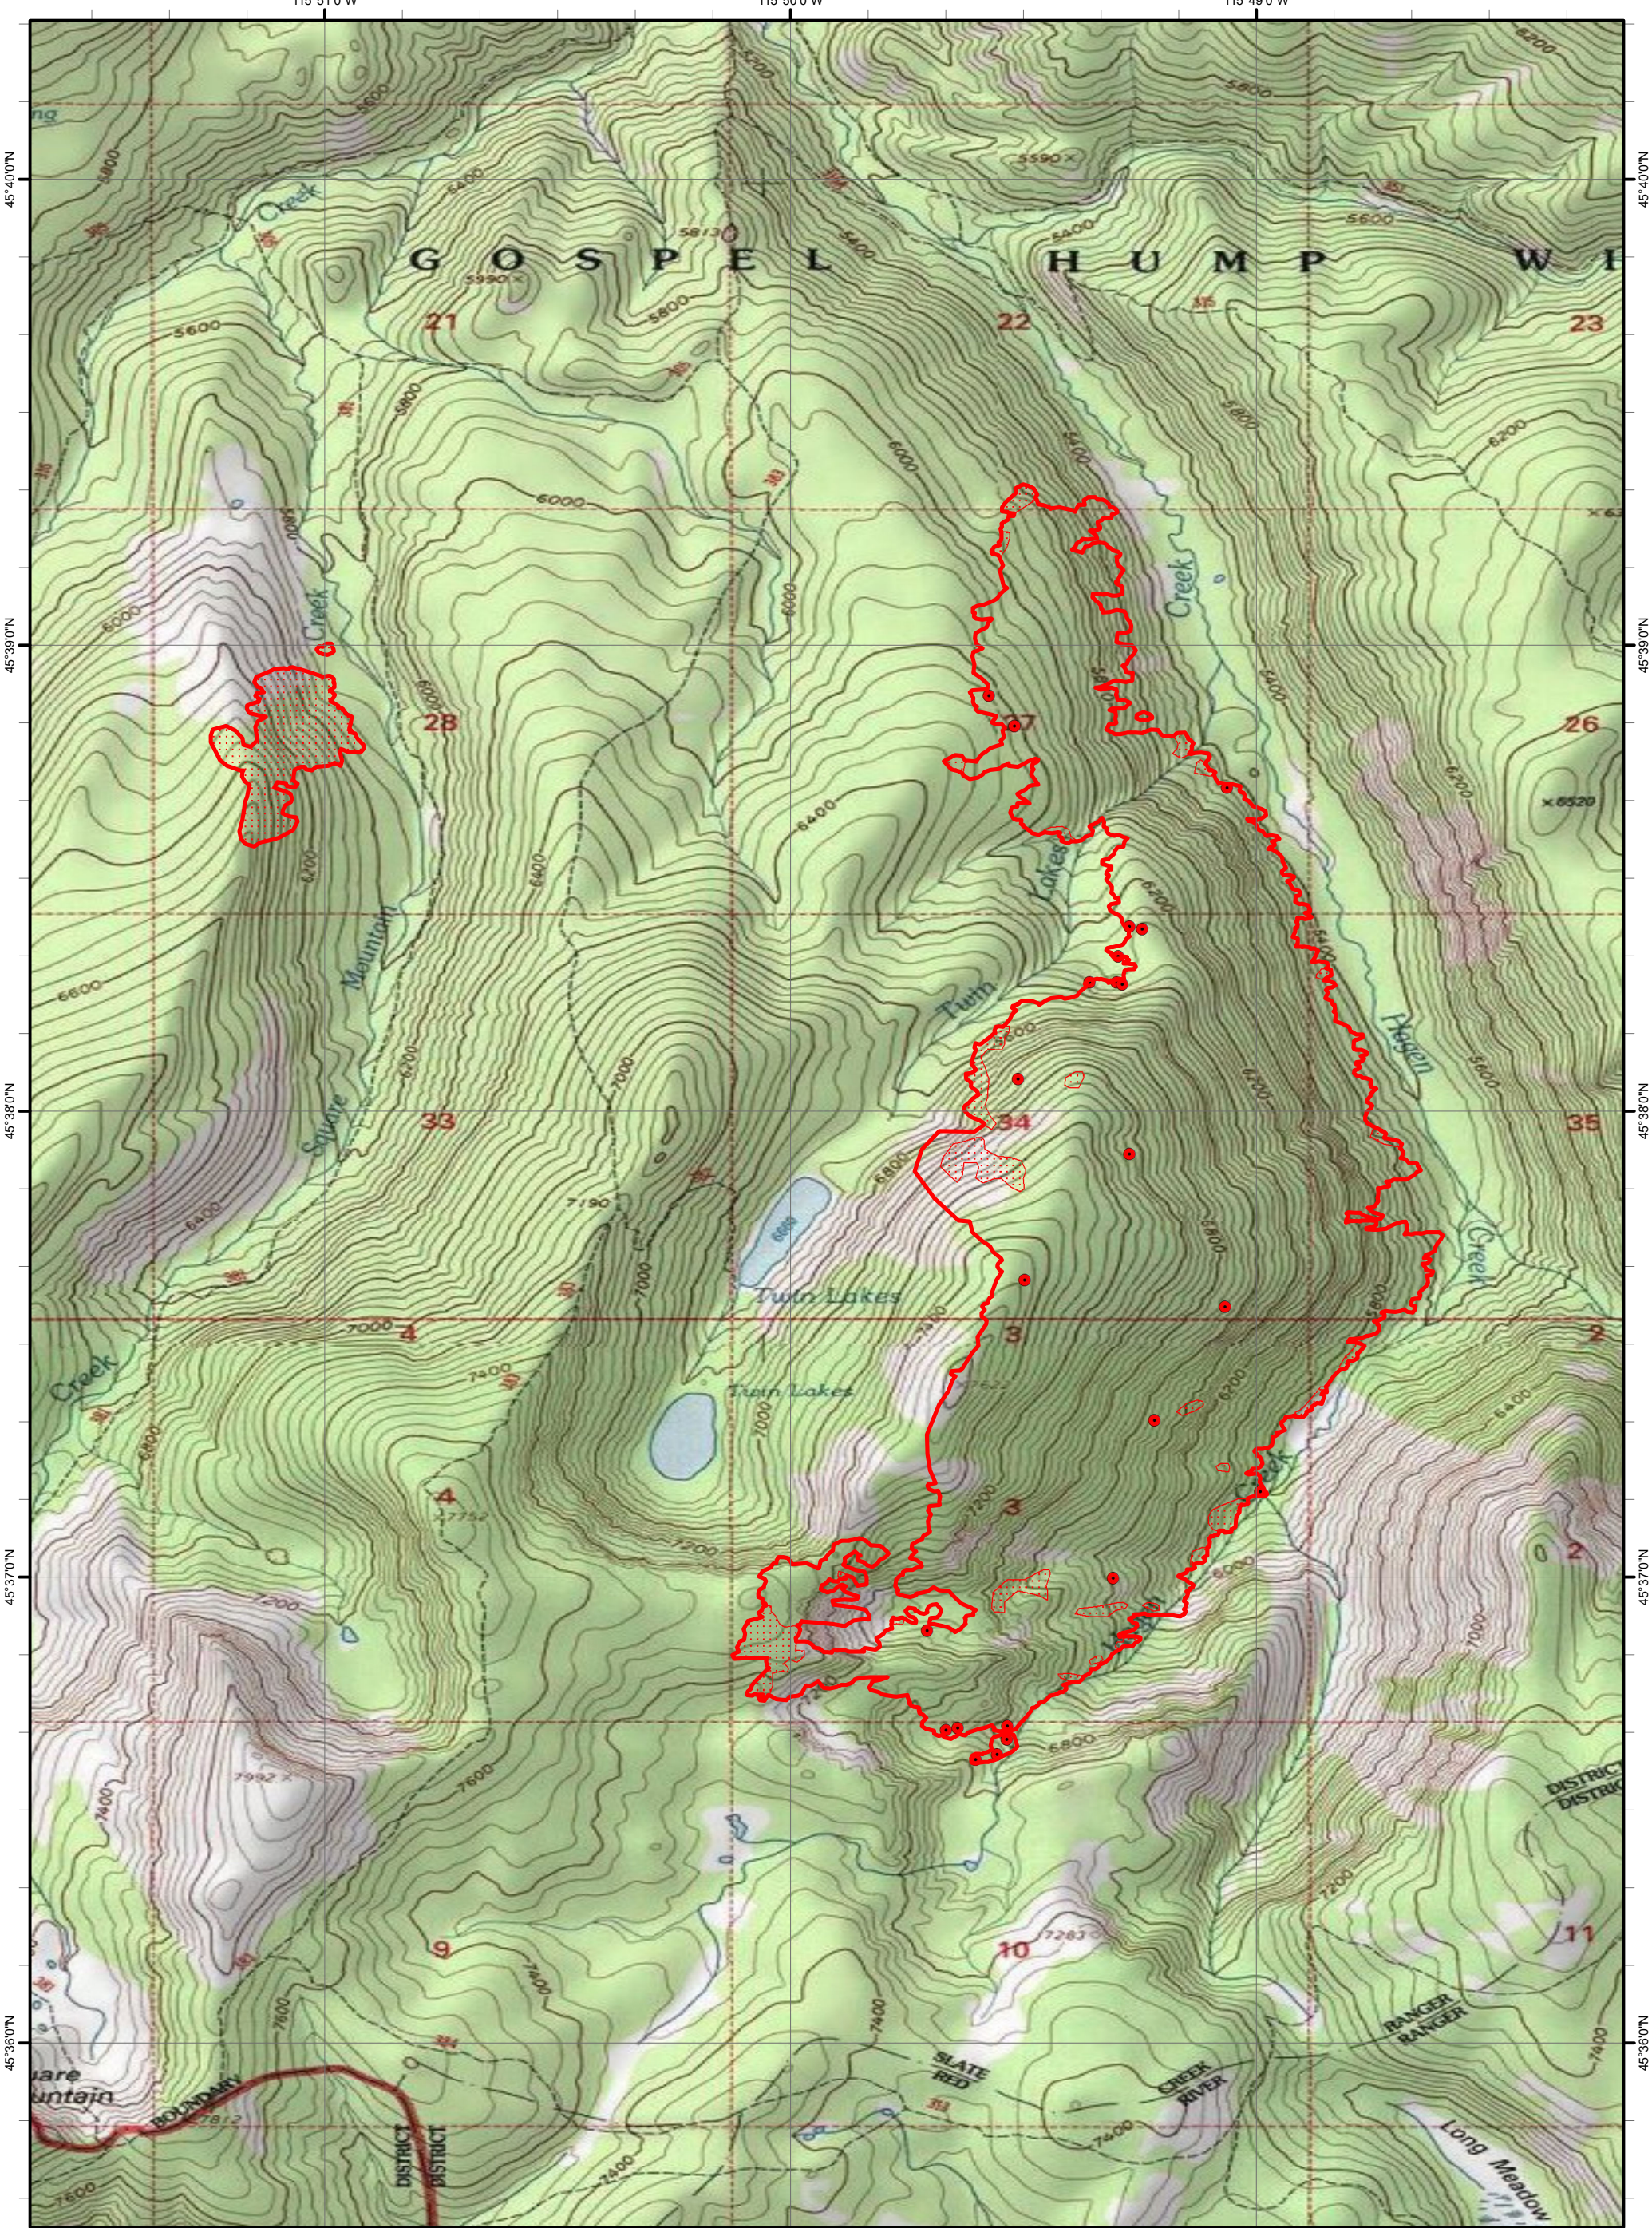

115°51'0"W

115°50'0"W

115°49'0"W

45°40'0"N
45°39'0"N
45°38'0"N
45°37'0"N
45°36'0"N

45°40'0"N
45°39'0"N
45°38'0"N
45°37'0"N
45°36'0"N

115°51'0"W

115°50'0"W

115°49'0"W

Twin Lakes

ID-NCF-000774

Infrared Heat Sources

09/14/2022 2145 hrs MDT

992 Interpreted Acres

Print Date: 09/15/2022
IRIN: Nate Yorgason

Legend

-  09/14/2022 0945 Twin Lakes IR Heat Perimeter
-  Scattered Heat
-  Isolated Heat Sources