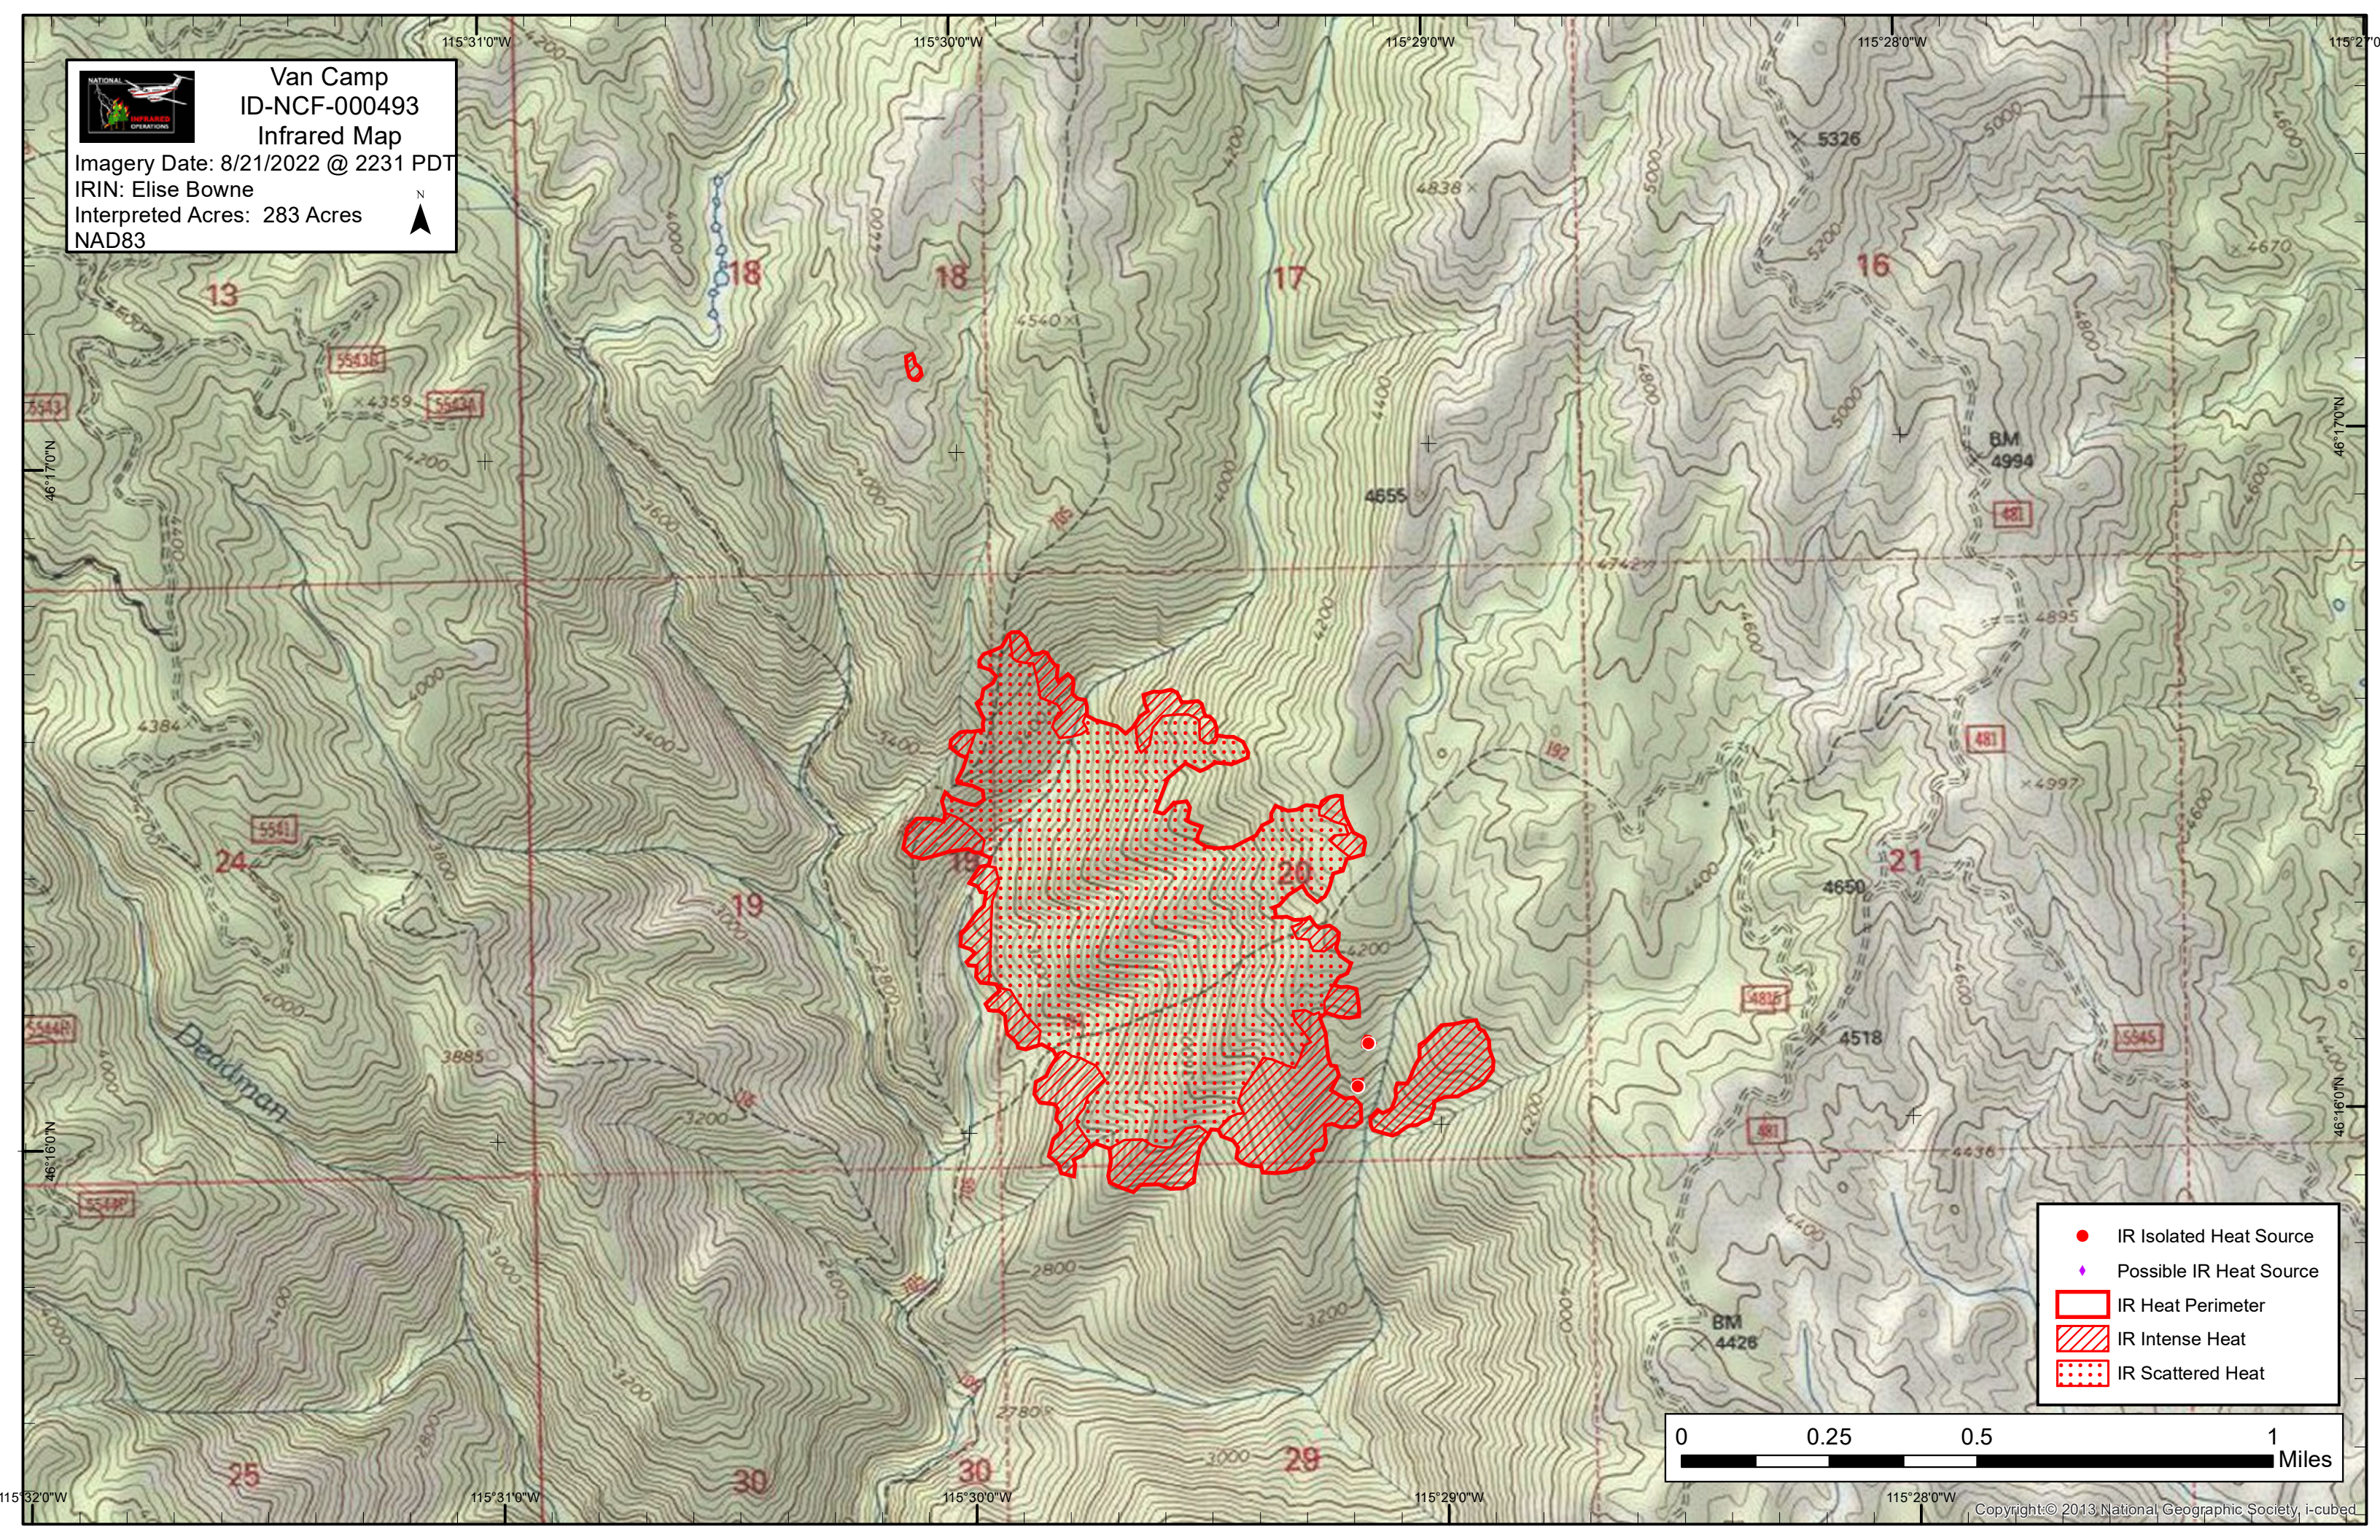

Van Camp
ID-NCF-000493
Infrared Map

Imagery Date: 8/21/2022 @ 2231 PDT
IRIN: Elise Bowne
Interpreted Acres: 283 Acres
NAD83

- IR Isolated Heat Source
- ◆ Possible IR Heat Source
- IR Heat Perimeter
- ▨ IR Intense Heat
- IR Scattered Heat