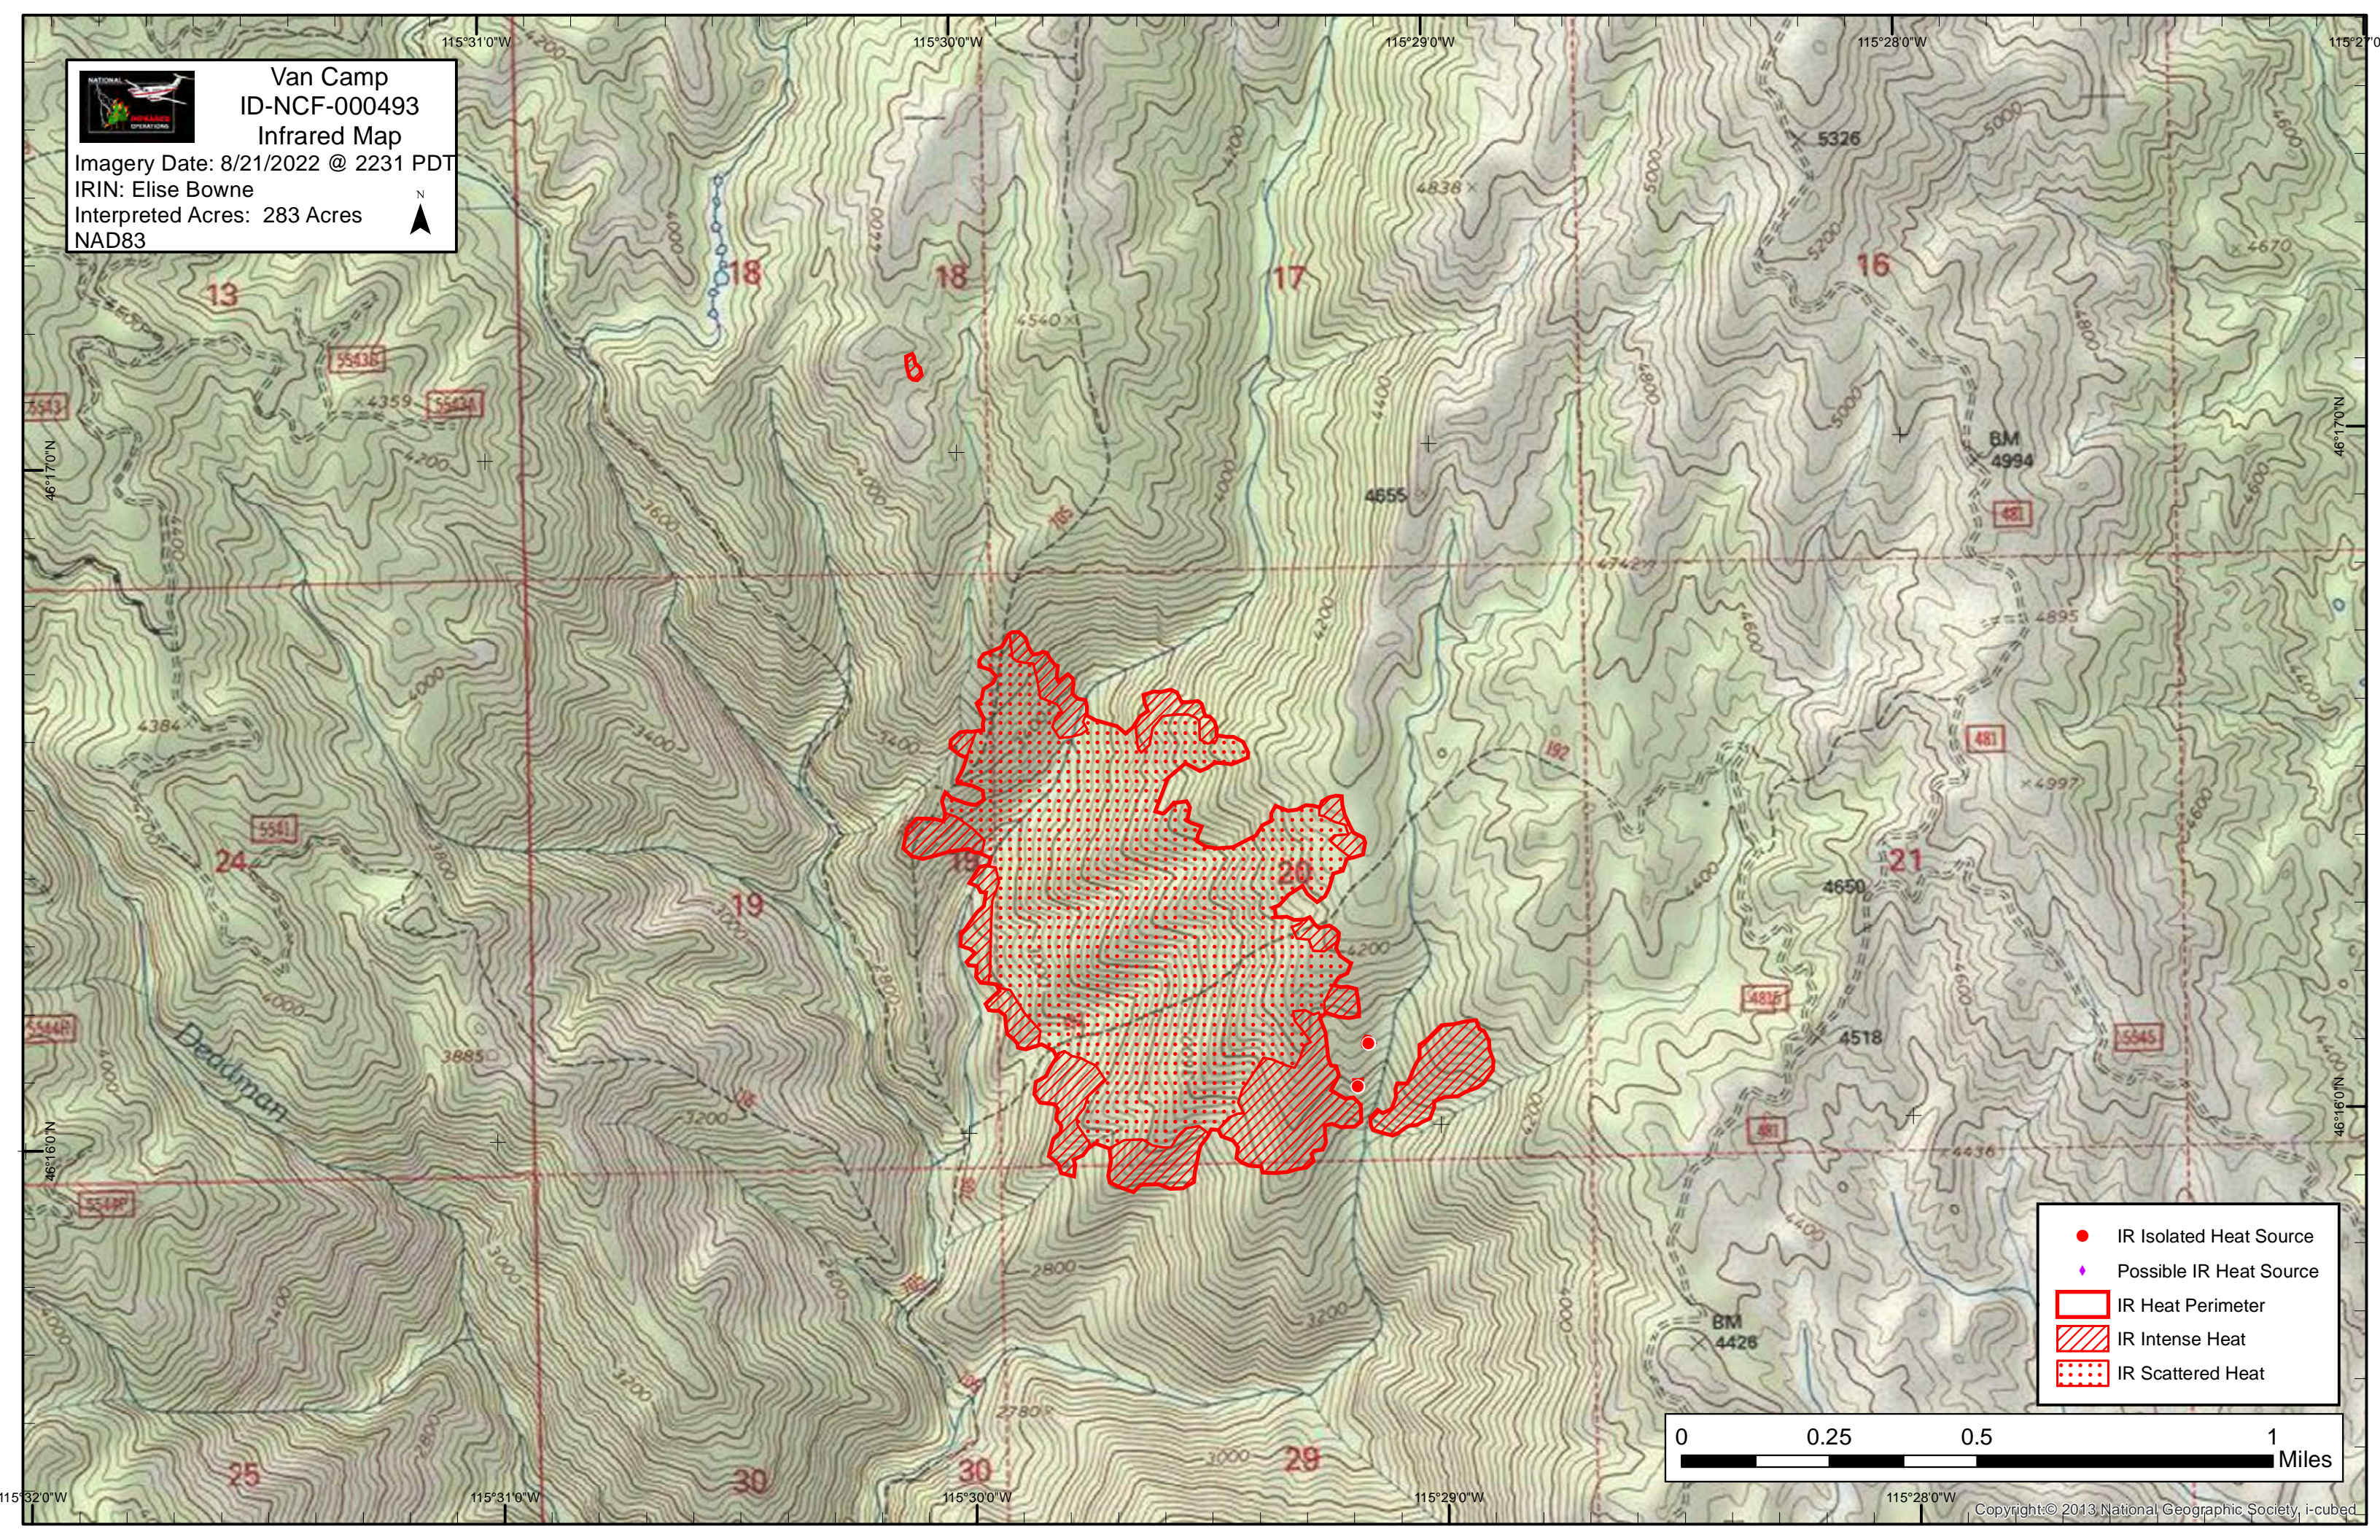

Van Camp
ID-NCF-000493
Infrared Map

Imagery Date: 8/21/2022 @ 2231 PDT
IRIN: Elise Bowne
Interpreted Acres: 283 Acres
NAD83

- IR Isolated Heat Source
- ◆ Possible IR Heat Source
- IR Heat Perimeter
- / / / / IR Intense Heat
- ● ● ● IR Scattered Heat