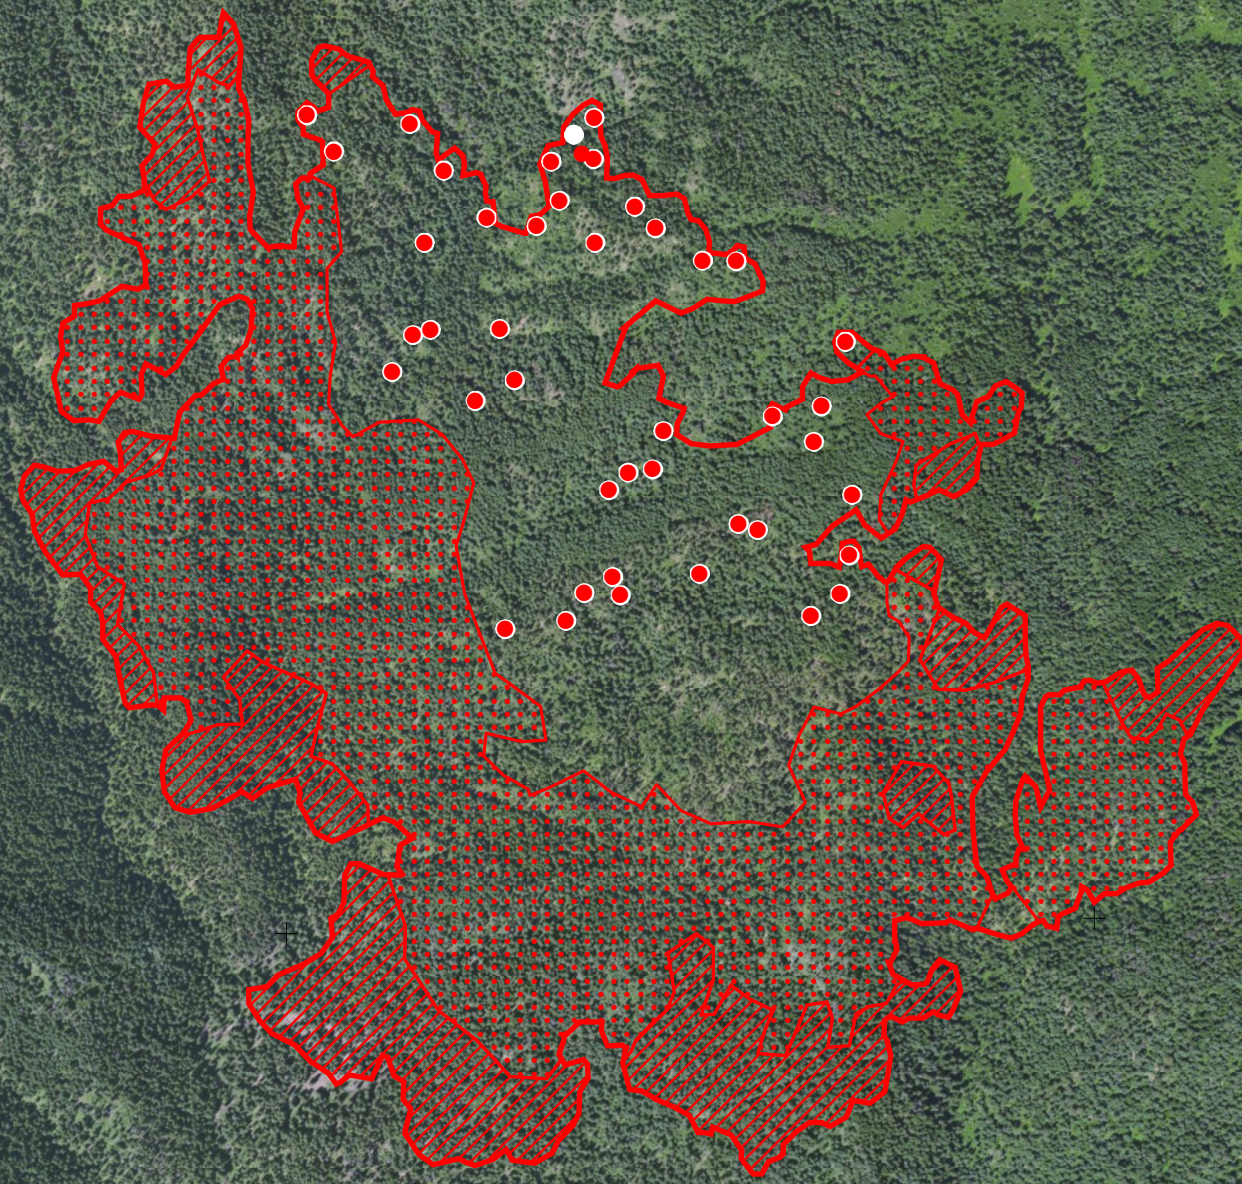

Van Camp
ID-NCF-000493
Infrared Map

Imagery Date: 8/25/2022 @ 2156 PDT
IRIN: Elise Bowne
Interpreted Acres: 455 Acres
NAD83

- IR Isolated Heat Source
- ◆ Possible IR Heat Source
- ▭ IR Heat Perimeter
- ▨ IR Intense Heat
- ▤ IR Scattered Heat