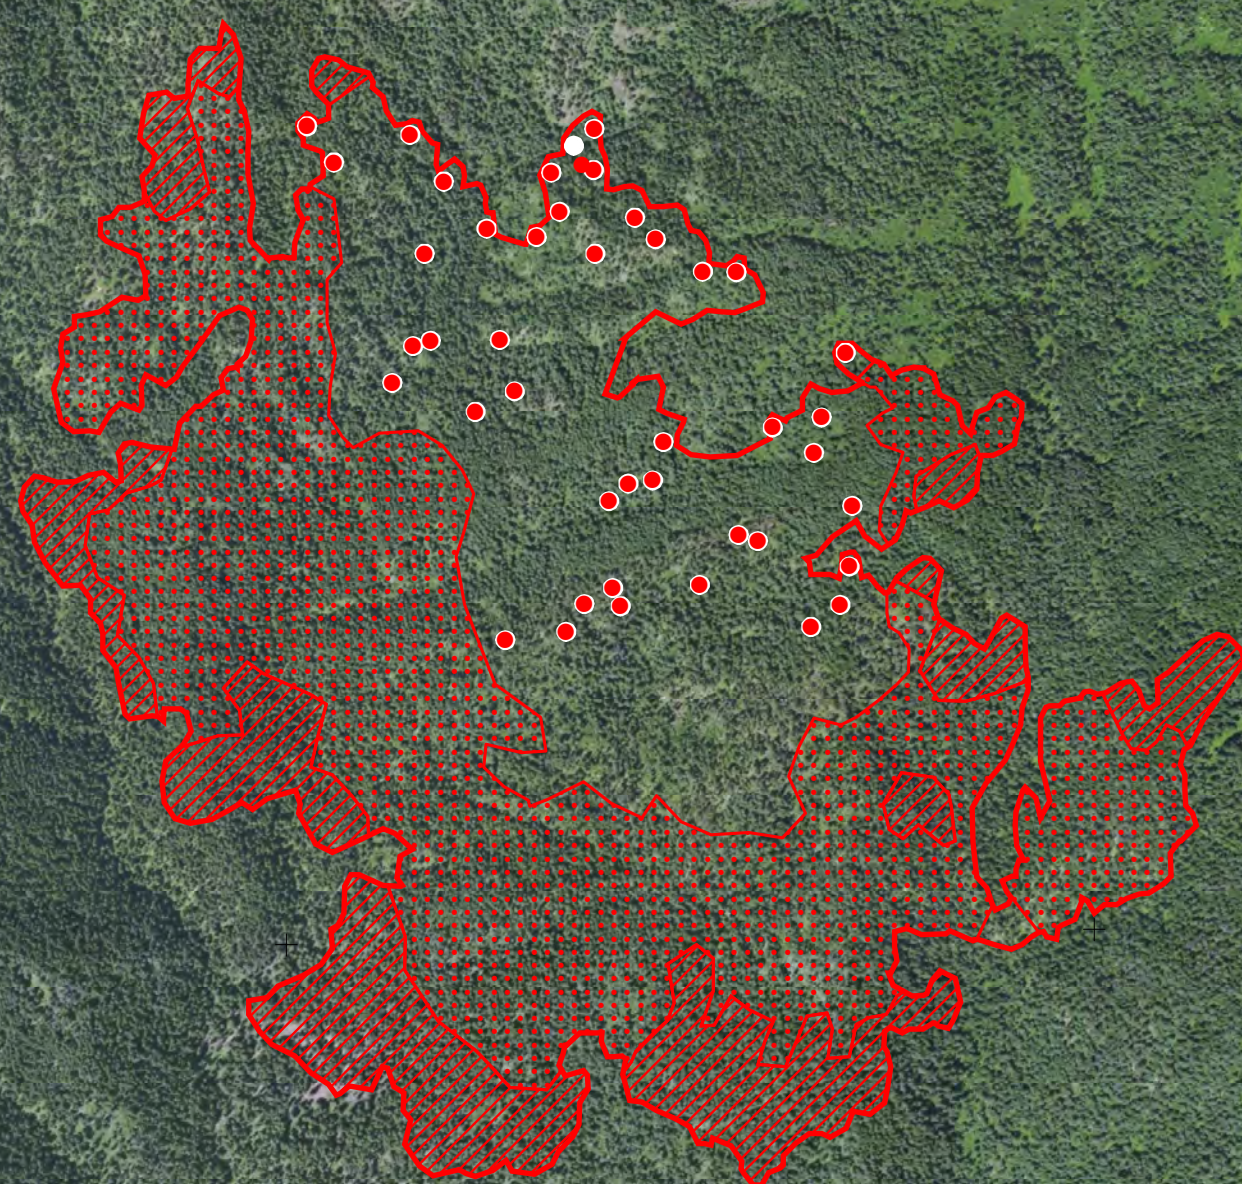

Van Camp
ID-NCF-000493
Infrared Map

Imagery Date: 8/25/2022 @ 2156 PDT
IRIN: Elise Bowne
Interpreted Acres: 455 Acres
NAD83

- IR Isolated Heat Source
- ◆ Possible IR Heat Source
- IR Heat Perimeter
- ▨ IR Intense Heat
- ▤ IR Scattered Heat