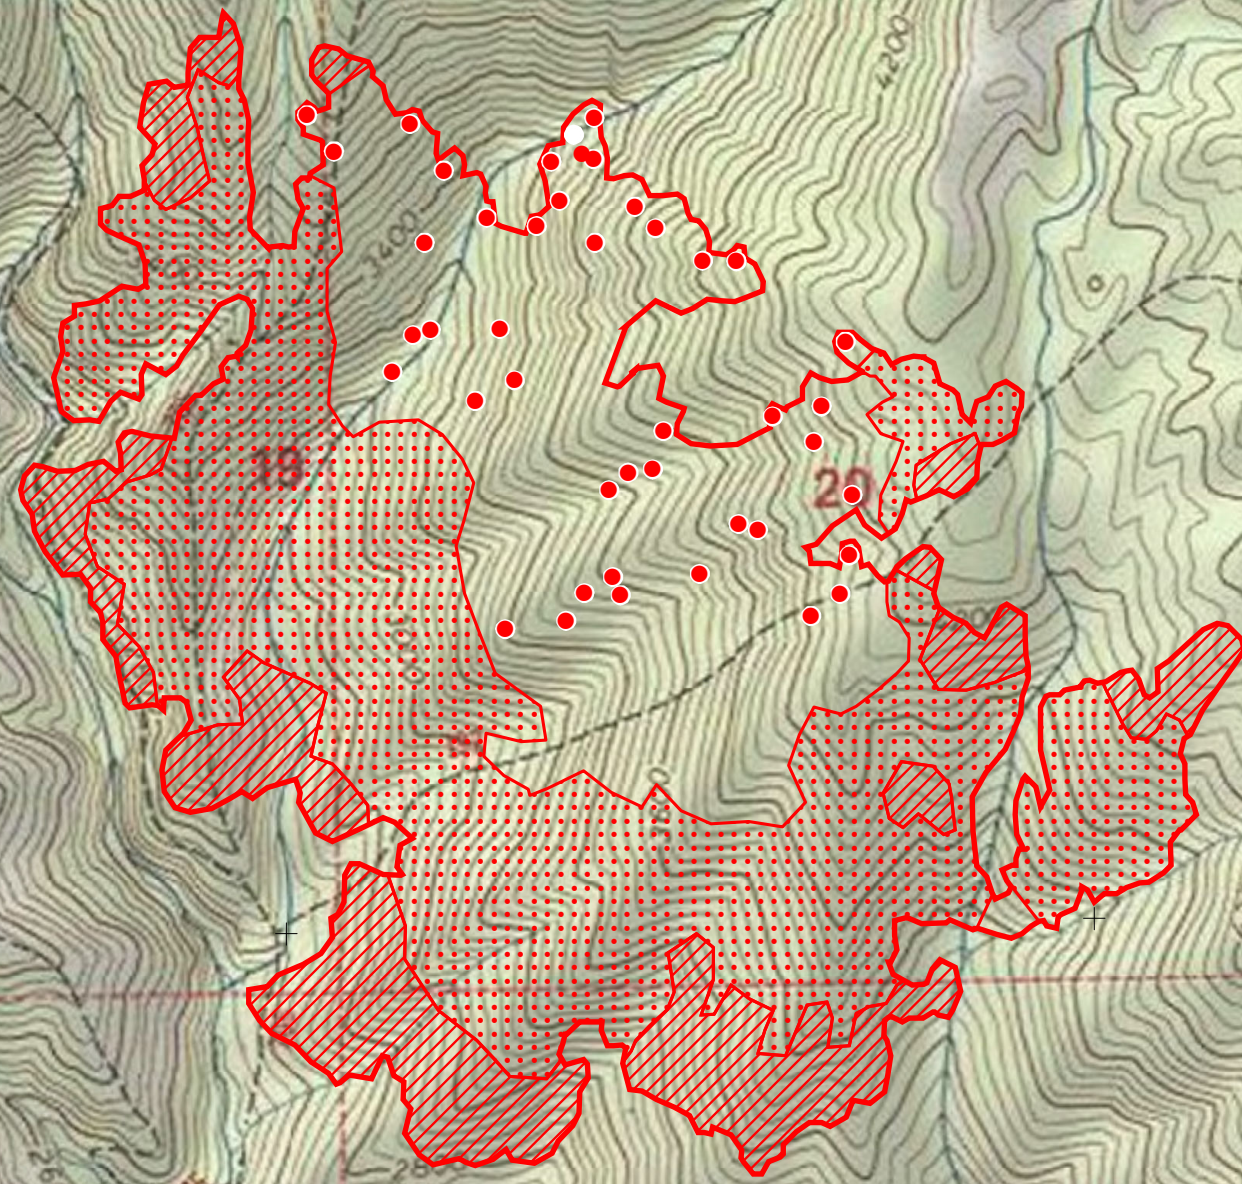

Van Camp
ID-NCF-000493
Infrared Map

Imagery Date: 8/25/2022 @ 2156 PDT
IRIN: Elise Bowne
Interpreted Acres: 455 Acres
NAD83

- IR Isolated Heat Source
- ◆ Possible IR Heat Source
- IR Heat Perimeter
- / / / / / IR Intense Heat
- IR Scattered Heat