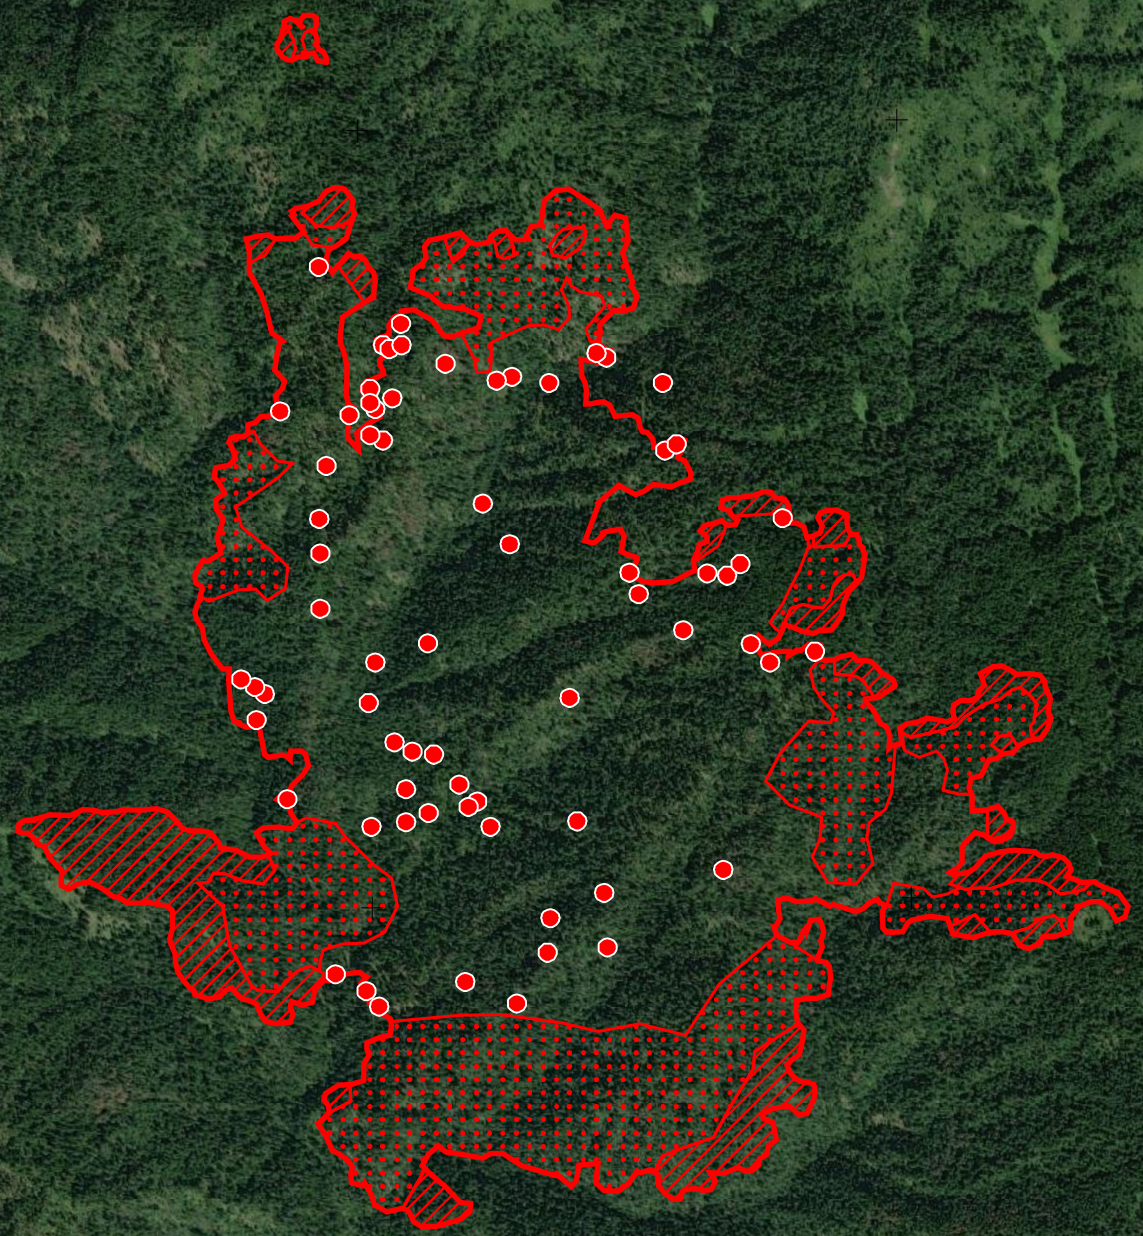

Van Camp
ID-NCF-000493
Infrared Map

Imagery Date: 8/31/2022 @ 2139 PDT
IRIN: Elise Bowne
Interpreted Acres: 740 Acres
NAD83

- IR Isolated Heat Source
- ◆ Possible IR Heat Source
- IR Heat Perimeter
- ▨ IR Intense Heat
- ▤ IR Scattered Heat