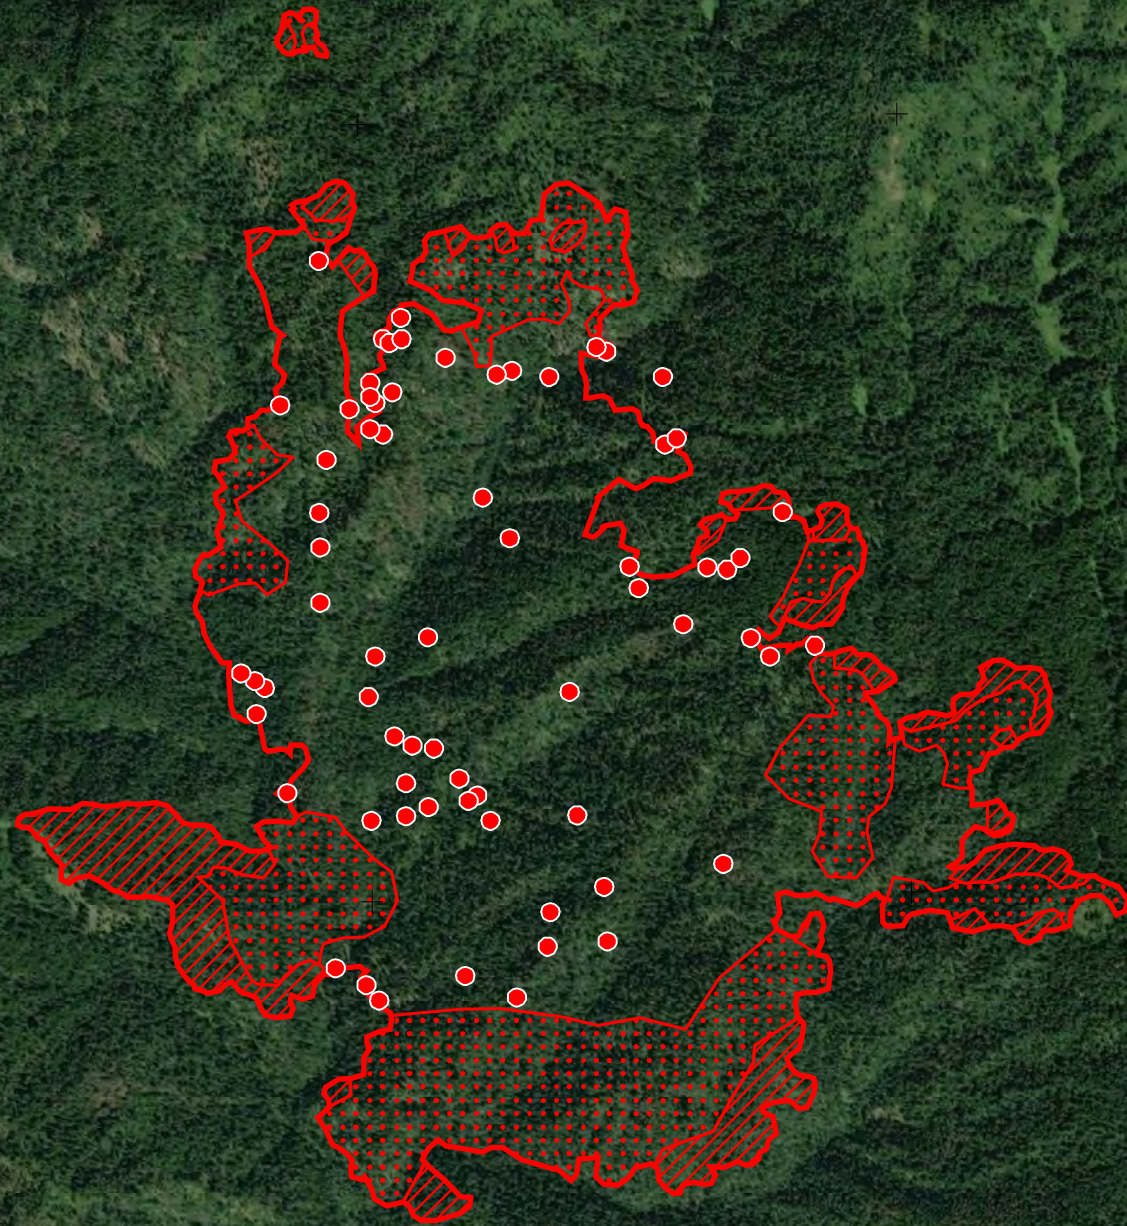

Van Camp
ID-NCF-000493
Infrared Map

Imagery Date: 8/31/2022 @ 2139 PDT
IRIN: Elise Bowne
Interpreted Acres: 740 Acres
NAD83

- IR Isolated Heat Source
- ◆ Possible IR Heat Source
- IR Heat Perimeter
- ▨ IR Intense Heat
- ▤ IR Scattered Heat