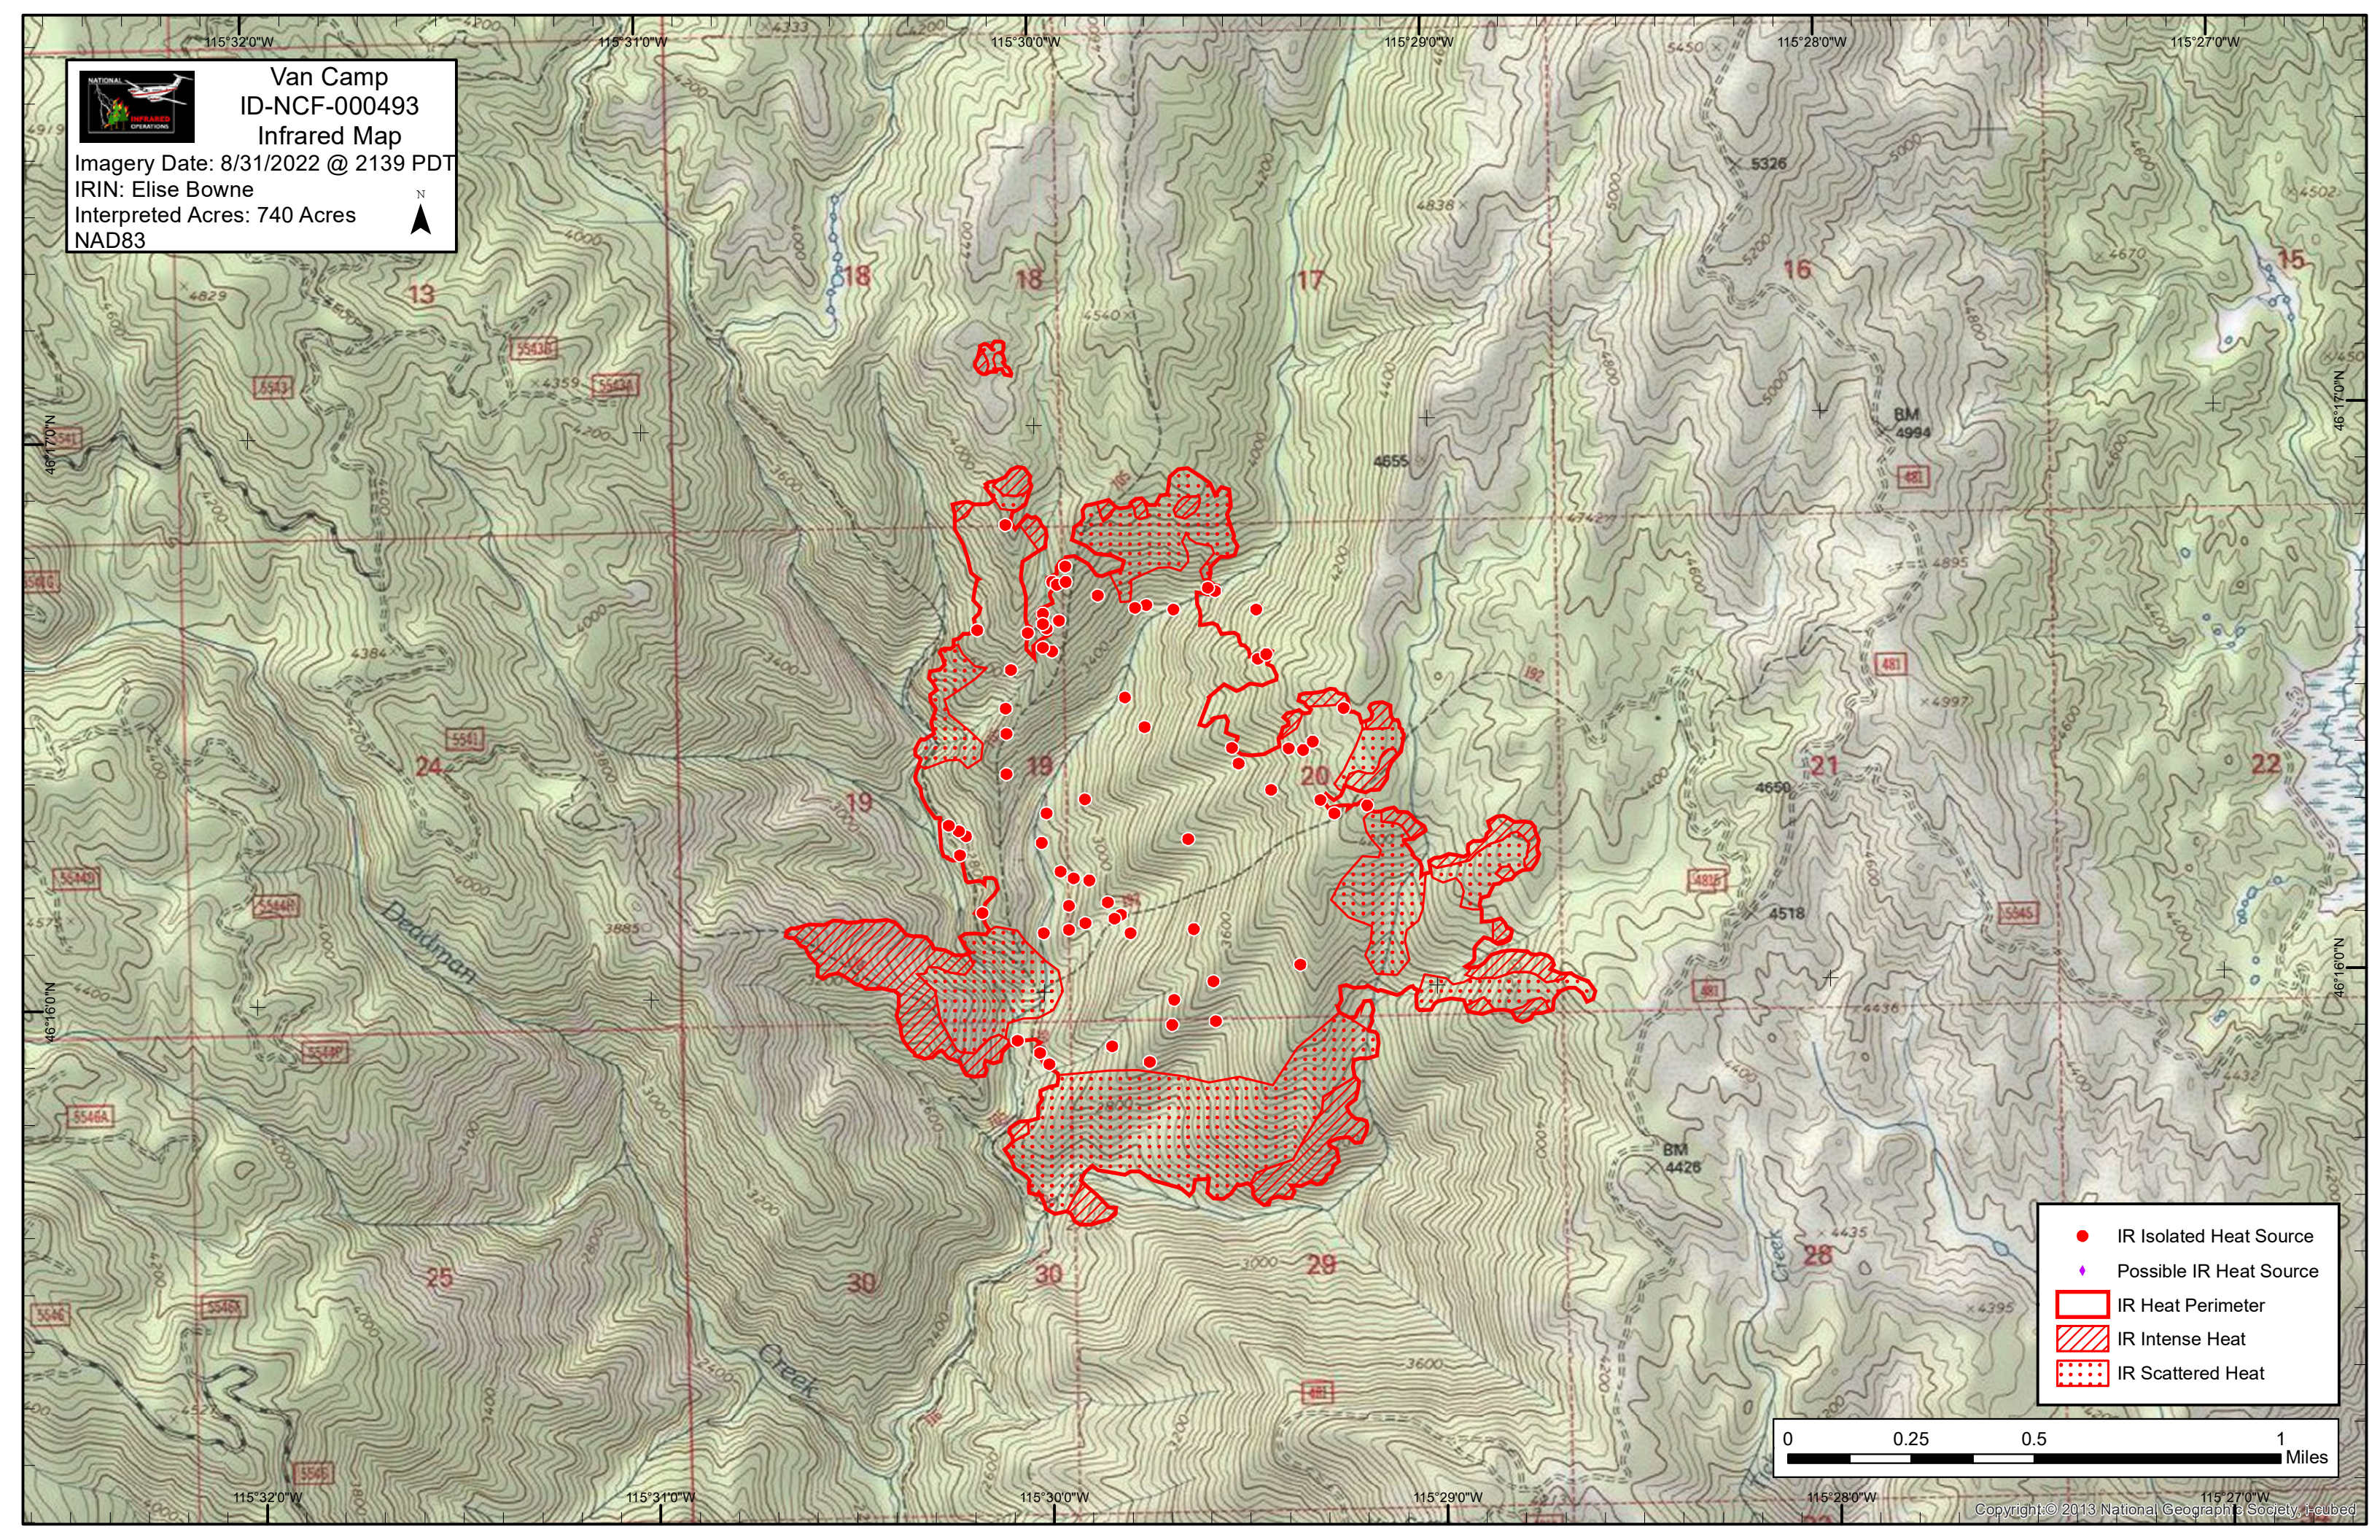

Van Camp
ID-NCF-000493
Infrared Map

Imagery Date: 8/31/2022 @ 2139 PDT
IRIN: Elise Bowne
Interpreted Acres: 740 Acres
NAD83

- IR Isolated Heat Source
- ◆ Possible IR Heat Source
- IR Heat Perimeter
- IR Intense Heat
- IR Scattered Heat