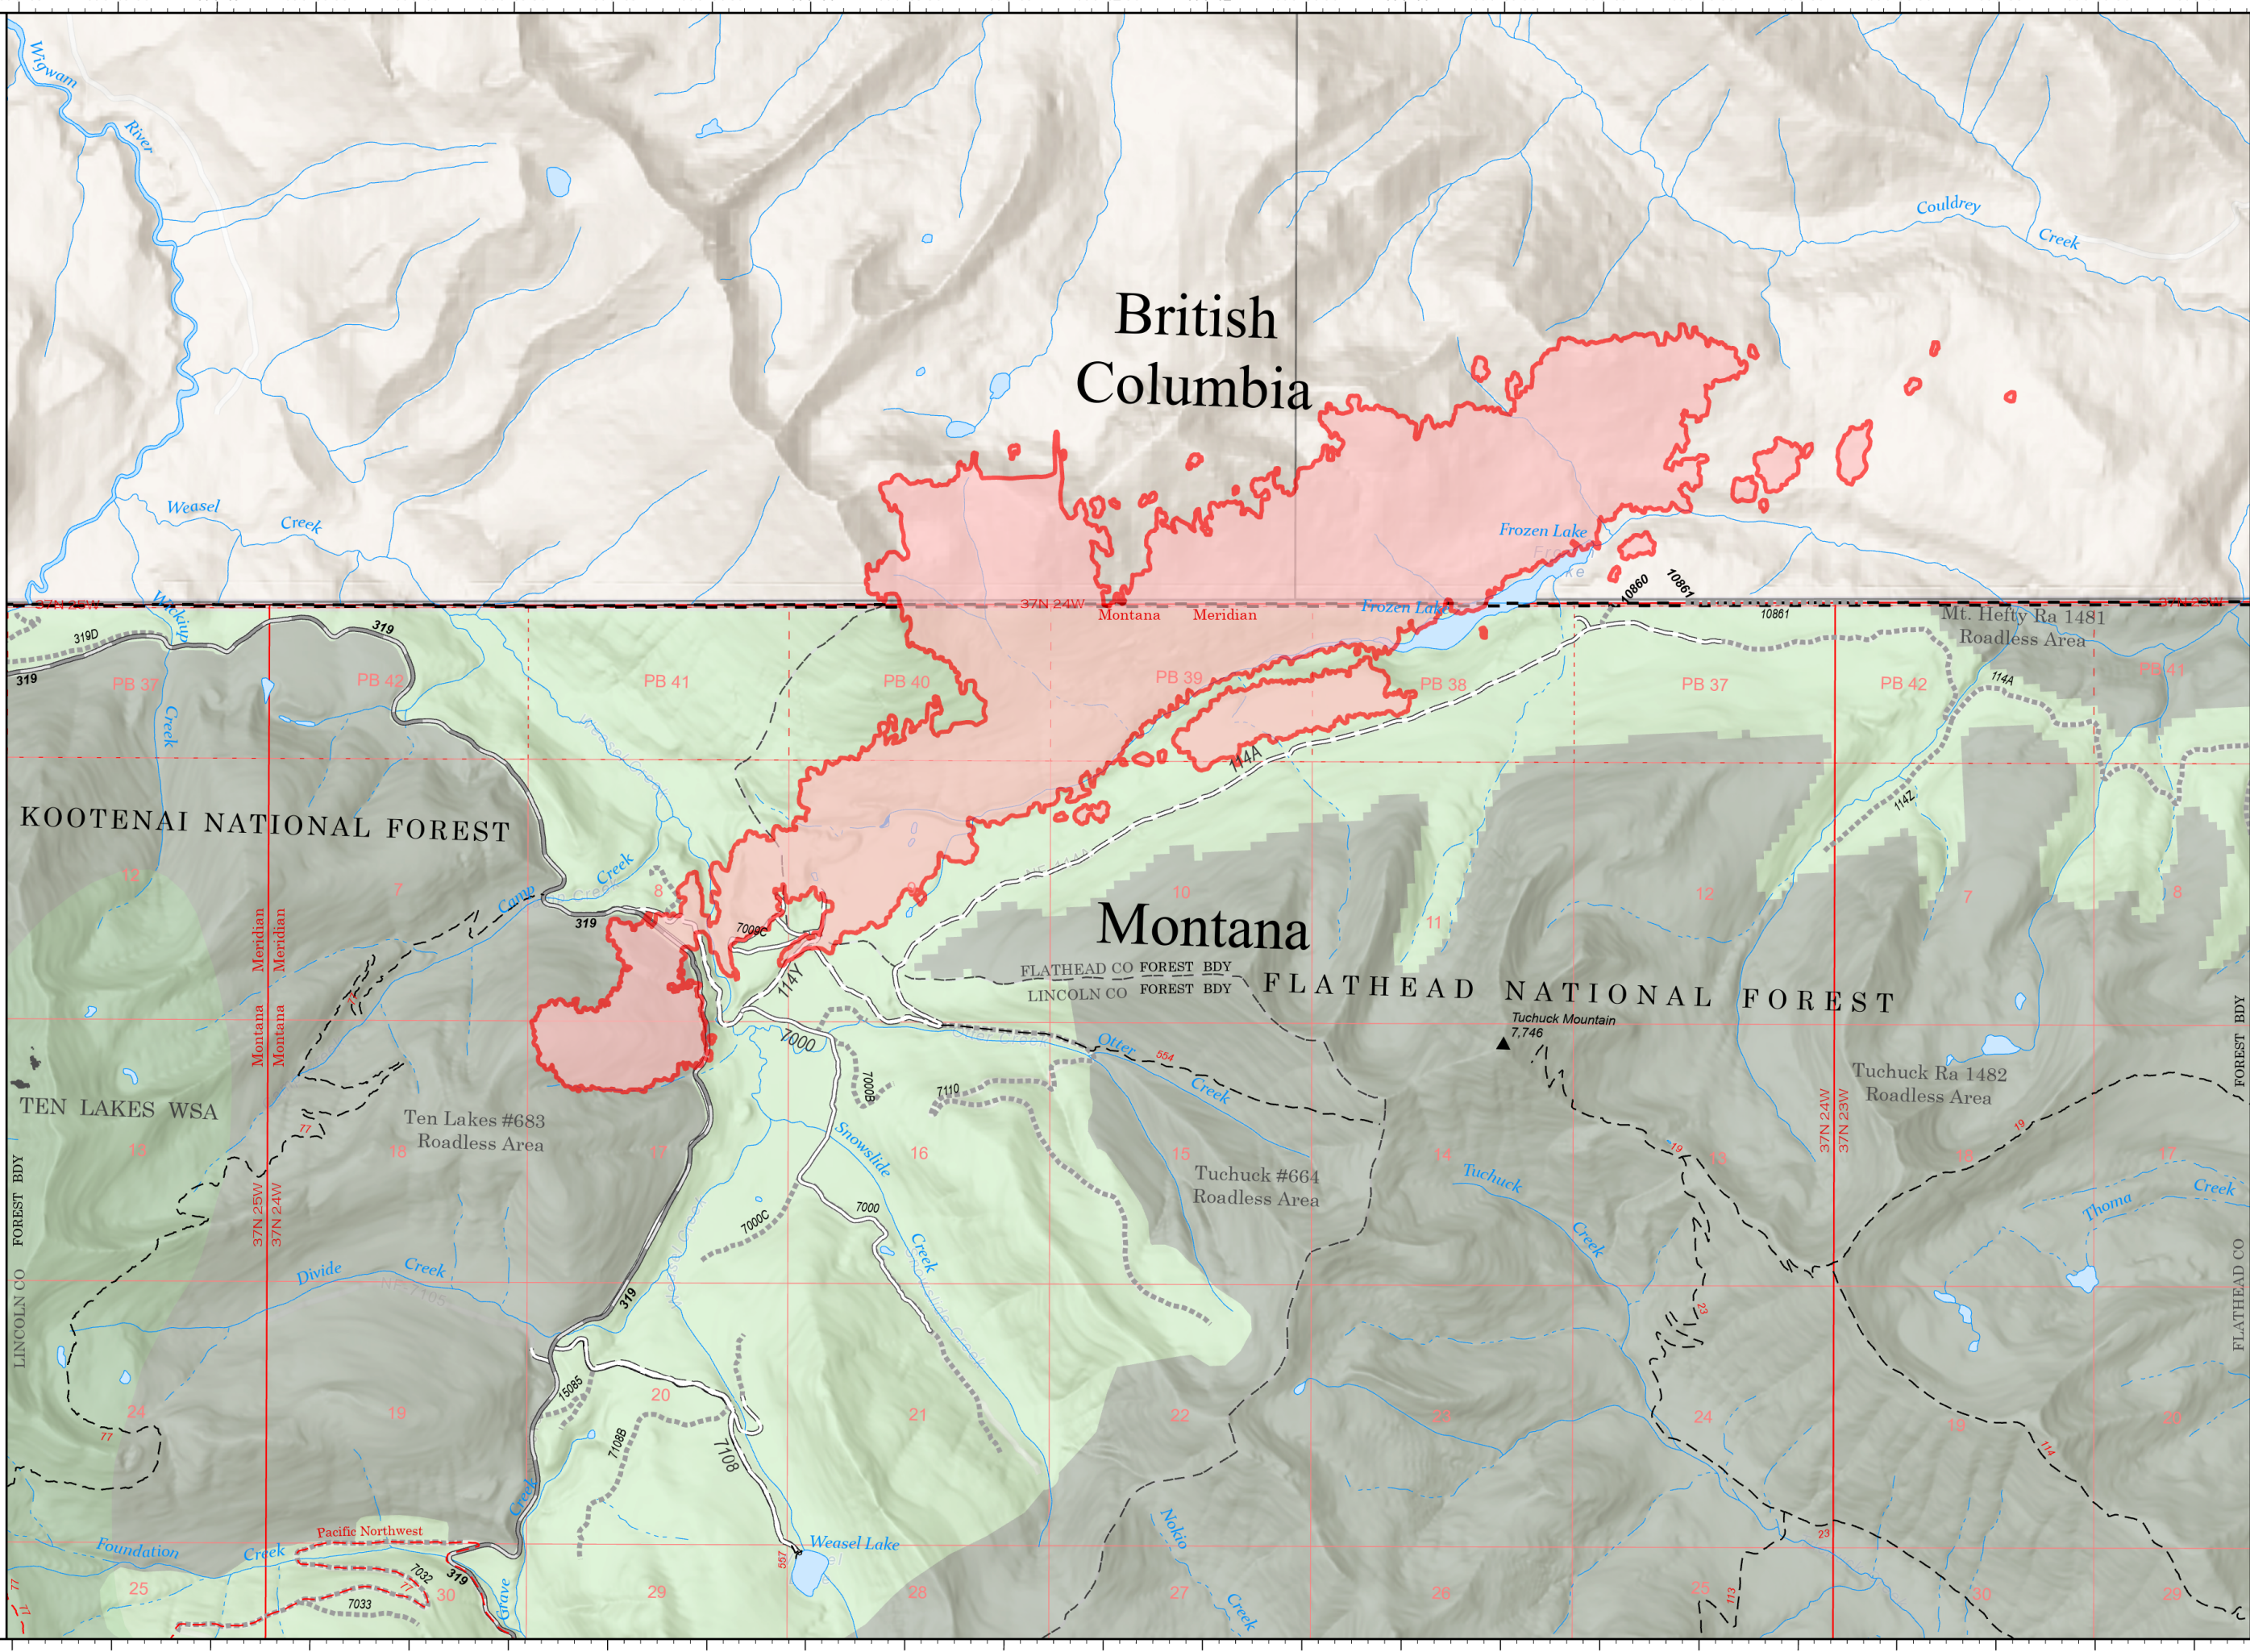

# Public Information

Weasel  
MTKNF-000123  
2,274 acres  
8/6/2022

Fire perimeter updated from  
IR on 08/06/22 0013

- Wildfire Perimeter
- International Boundary
- Gravel Road
- Dirt Road
- Unimproved Road
- Forest Service Land
- USFS Roadless Areas