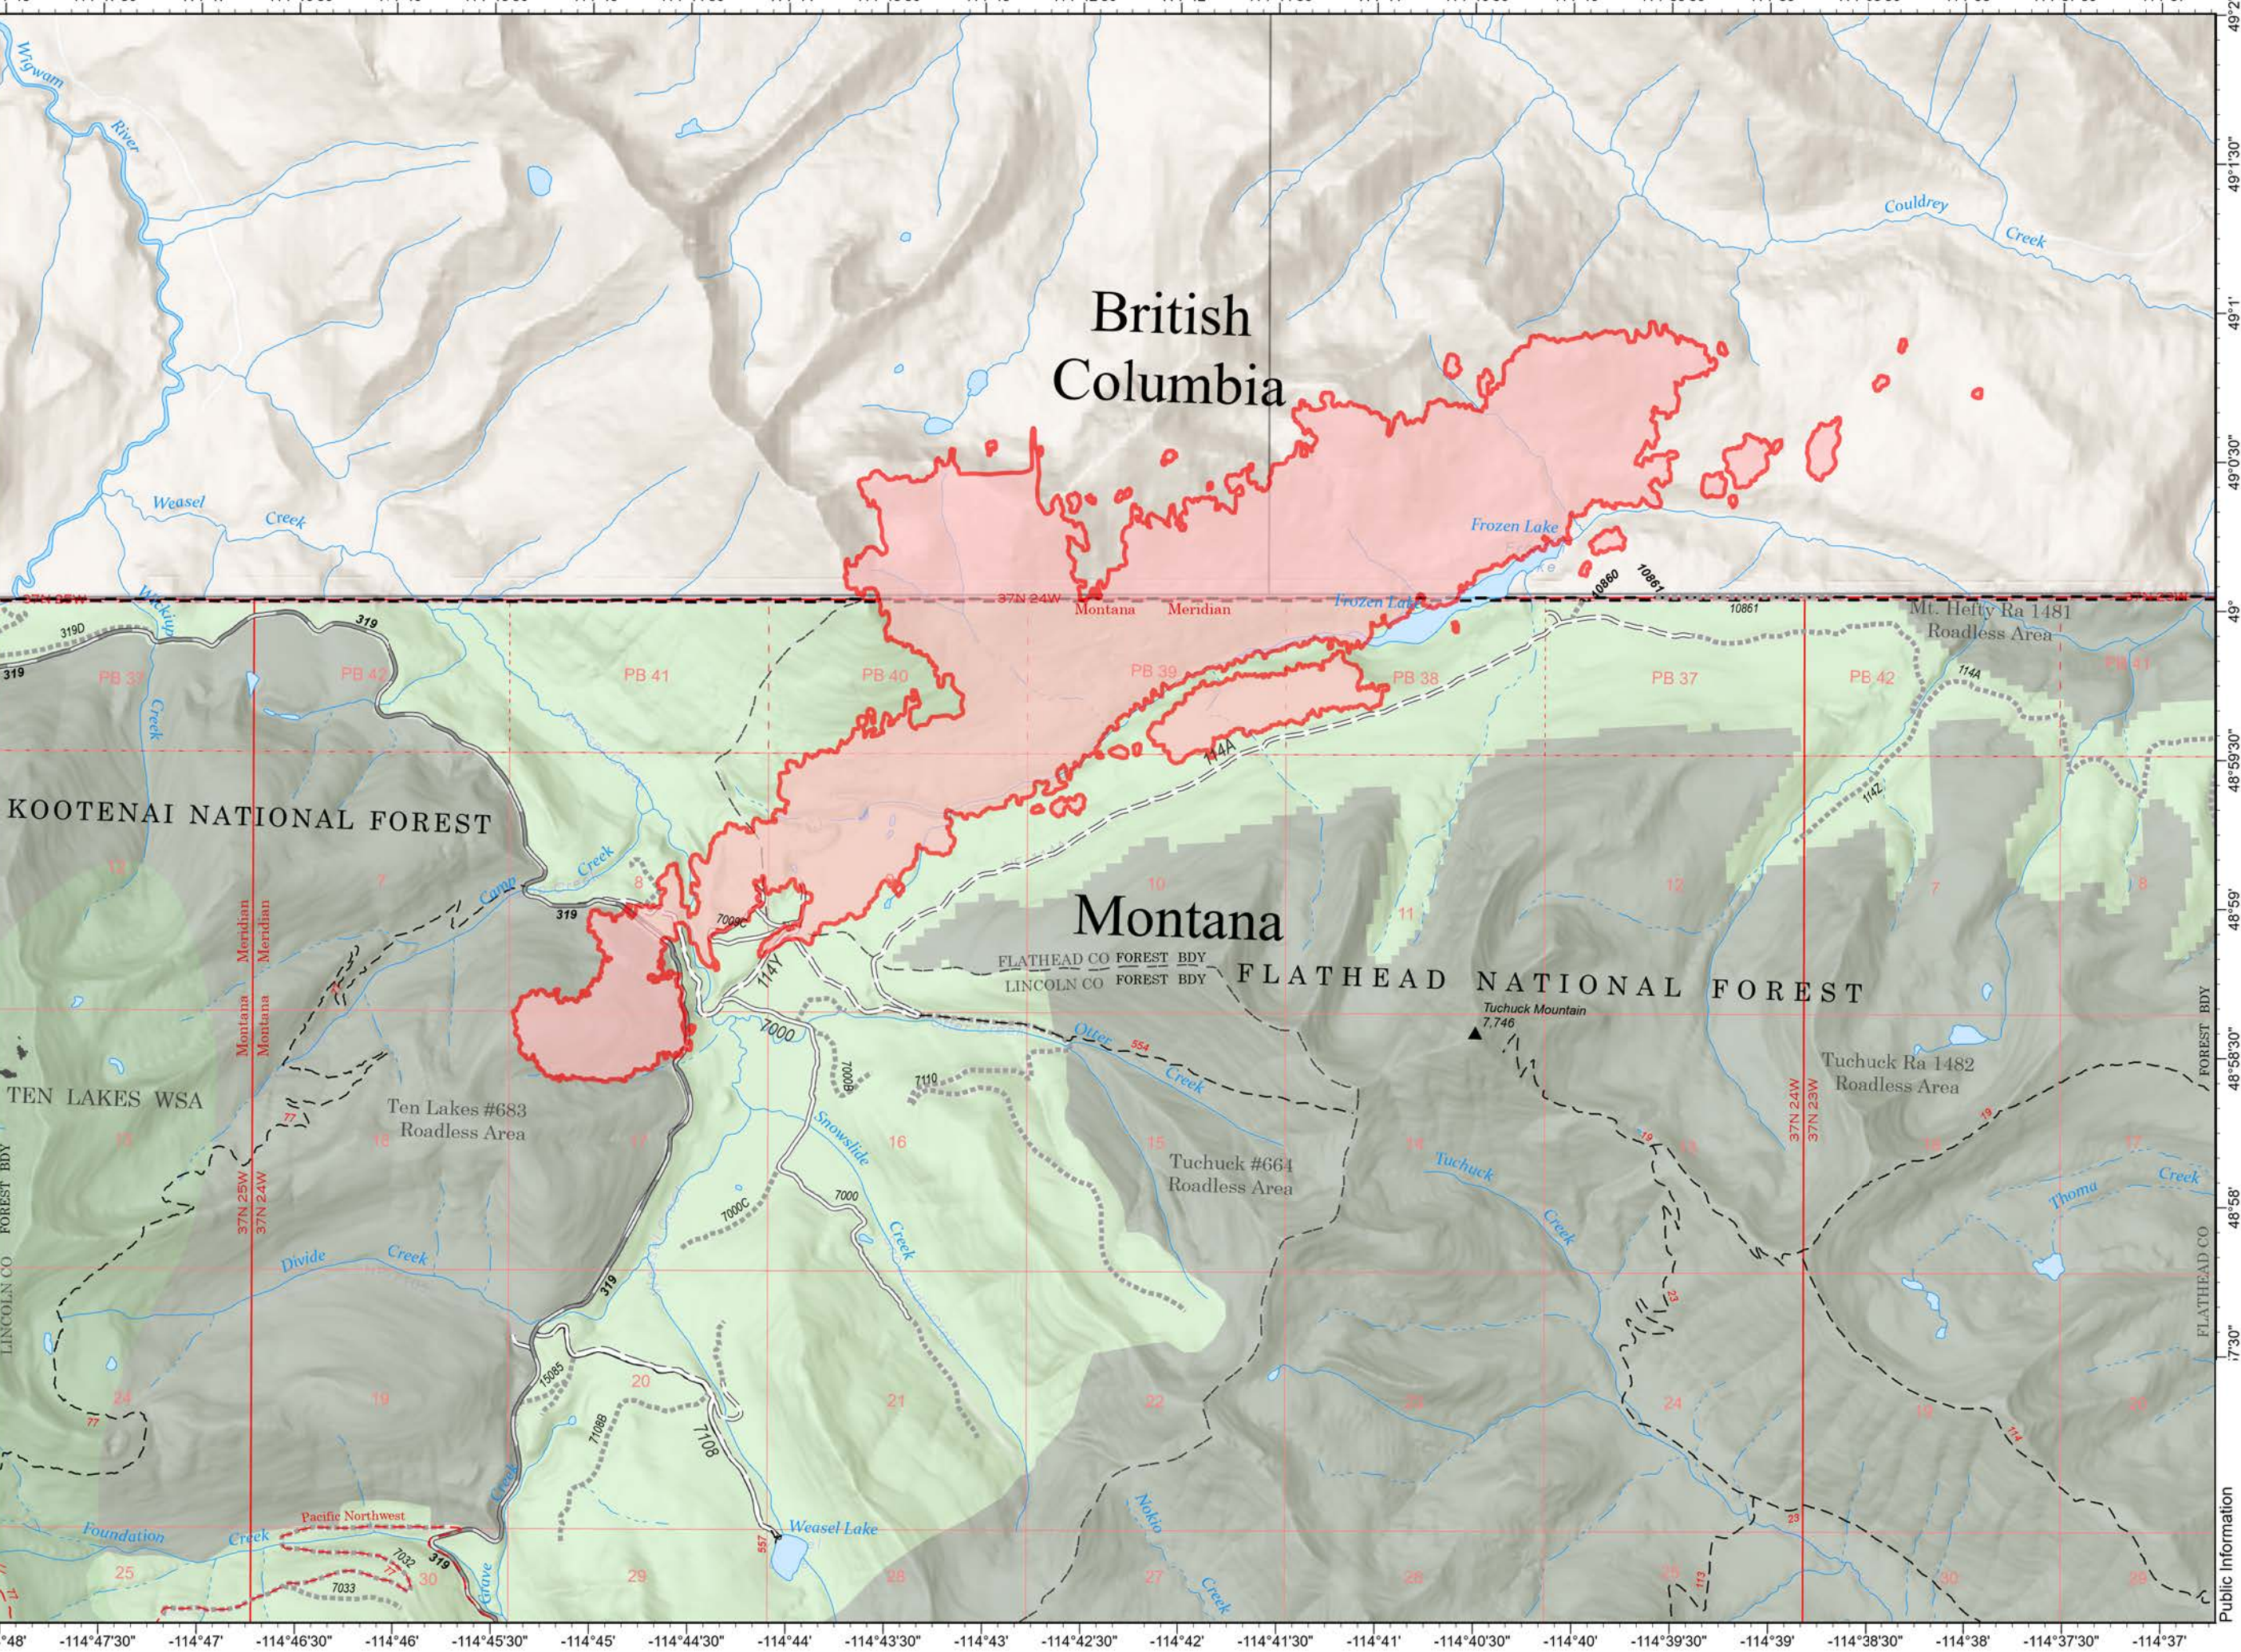

Public Information

Weasel
MTKNF-000123
2312 acres
8/7/2022
Fire perimeter updated from
IR on 08/07/22 0058

- Wildfire Perimeter
- International Boundary
- Gravel Road
- Dirt Road
- Unimproved Road
- Forest Service Land
- USFS Roadless Areas

Scale: 1:37,500
0 0.5 1 Miles
North American 1983 Datum, Lat, Long GCS
NIR Remote Incident Support
8/7/2022 0655

Public Information