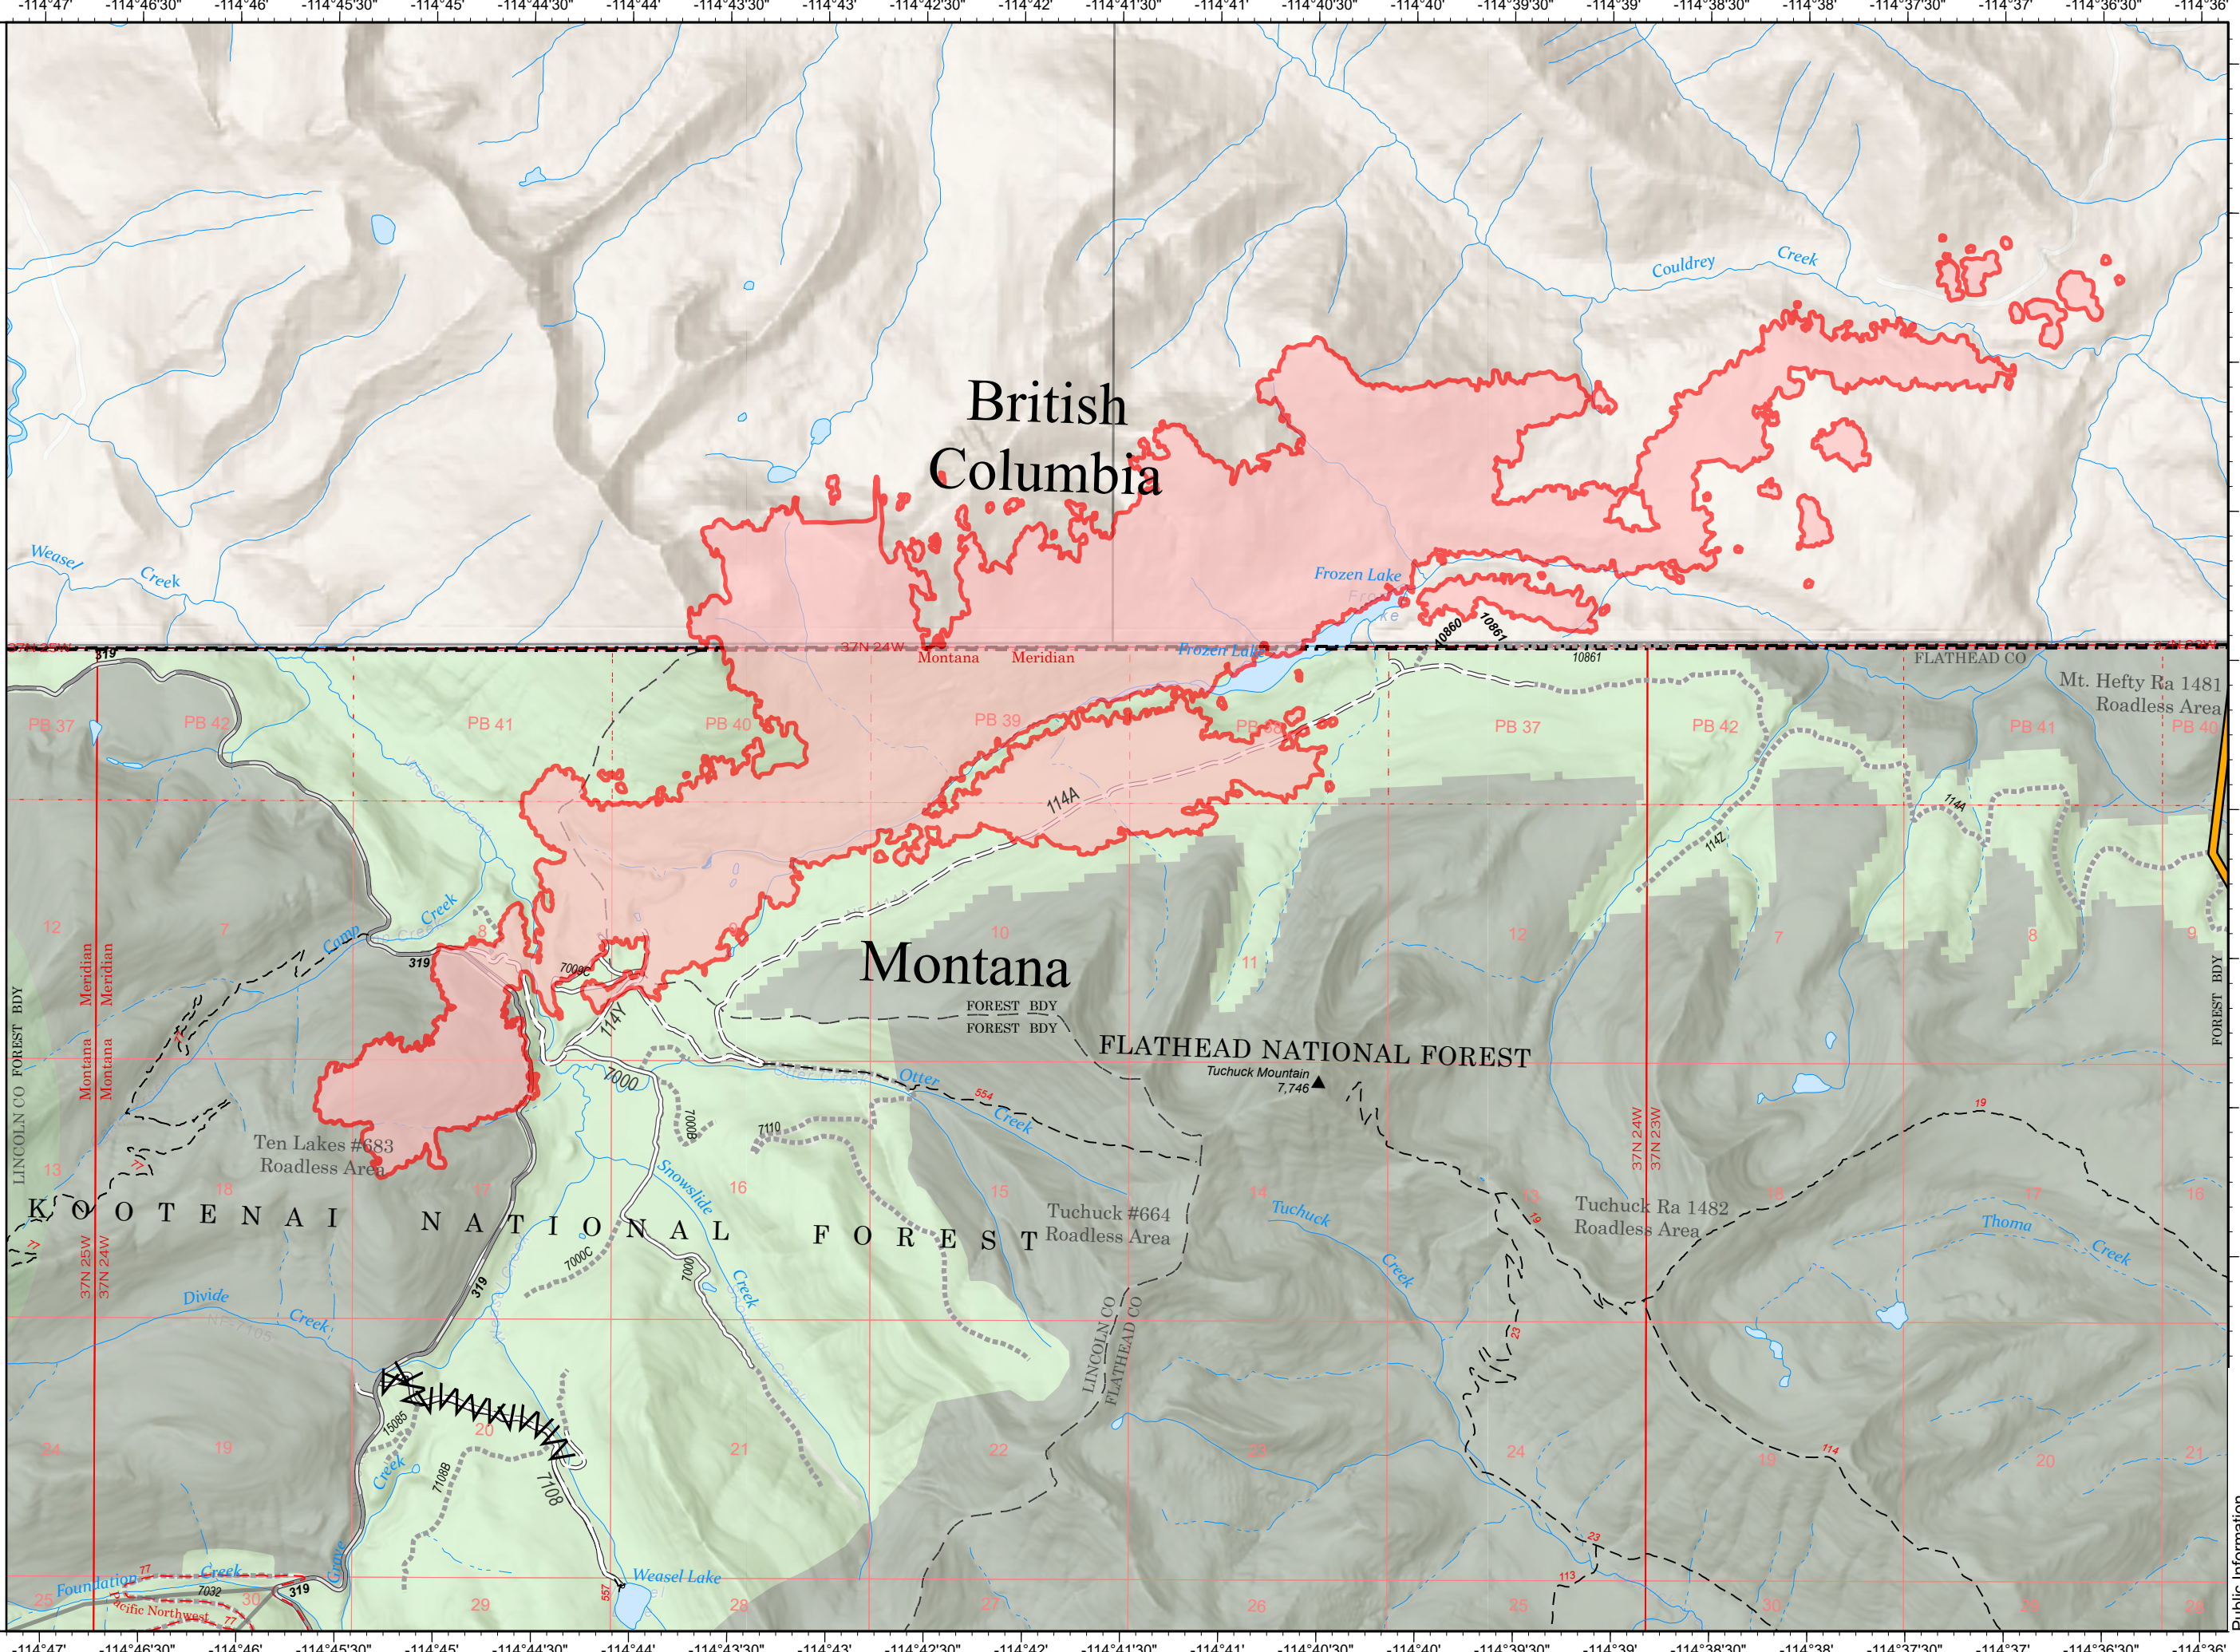

Public Information

Weasel
MTKNF-000123
3229 acres
8/10/2022

Fire perimeter updated from
IR on 08/09/22 2300

- Other
- Wildfire Perimeter
- International Boundary
- Gravel Road
- Dirt Road
- Unimproved Road
- Forest Service Land
- USFS Roadless Areas

Public Information