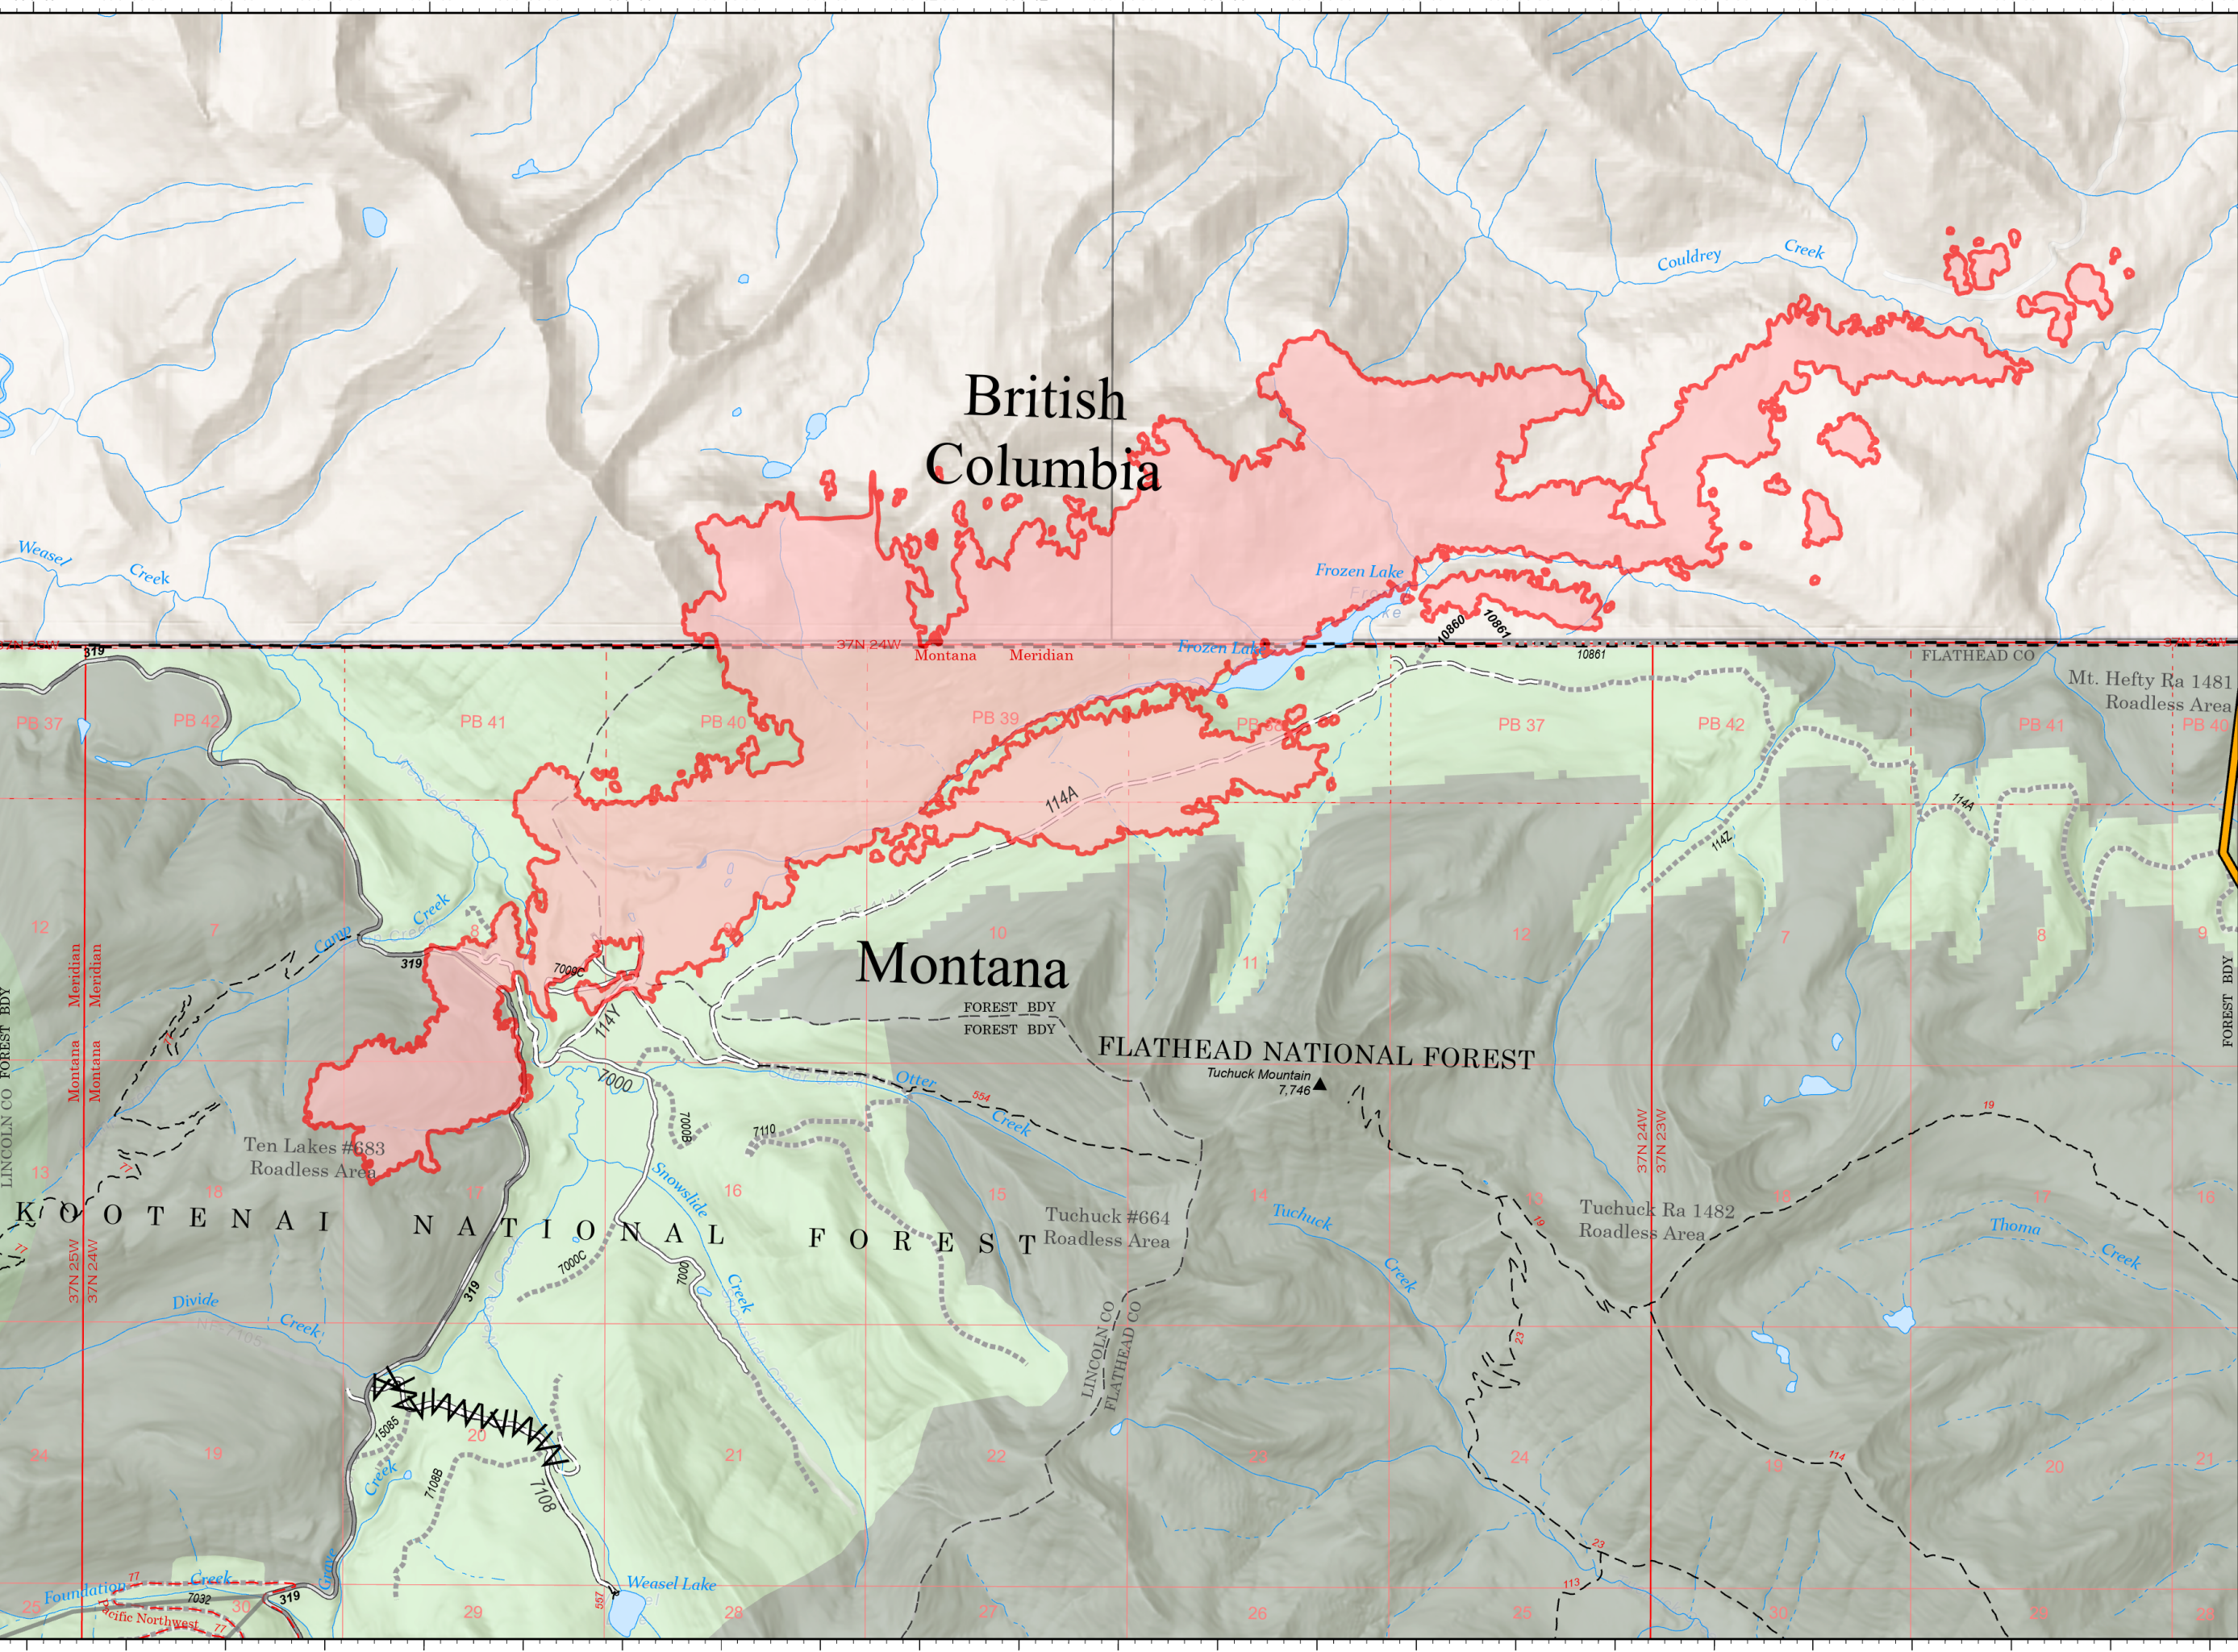

Public Information

Weasel
MTKNF-000123
3245 acres
8/11/2022

Fire perimeter updated from
Acres from IR on 08/10/22 2251

- Other
- Wildfire Perimeter
- International Boundary
- Gravel Road
- Dirt Road
- Unimproved Road
- Forest Service Land
- USFS Roadless Areas

NR Remote Incident Support
8/11/2022 0556
North American 1983
Datum: Latt, Long Grid

Public Information