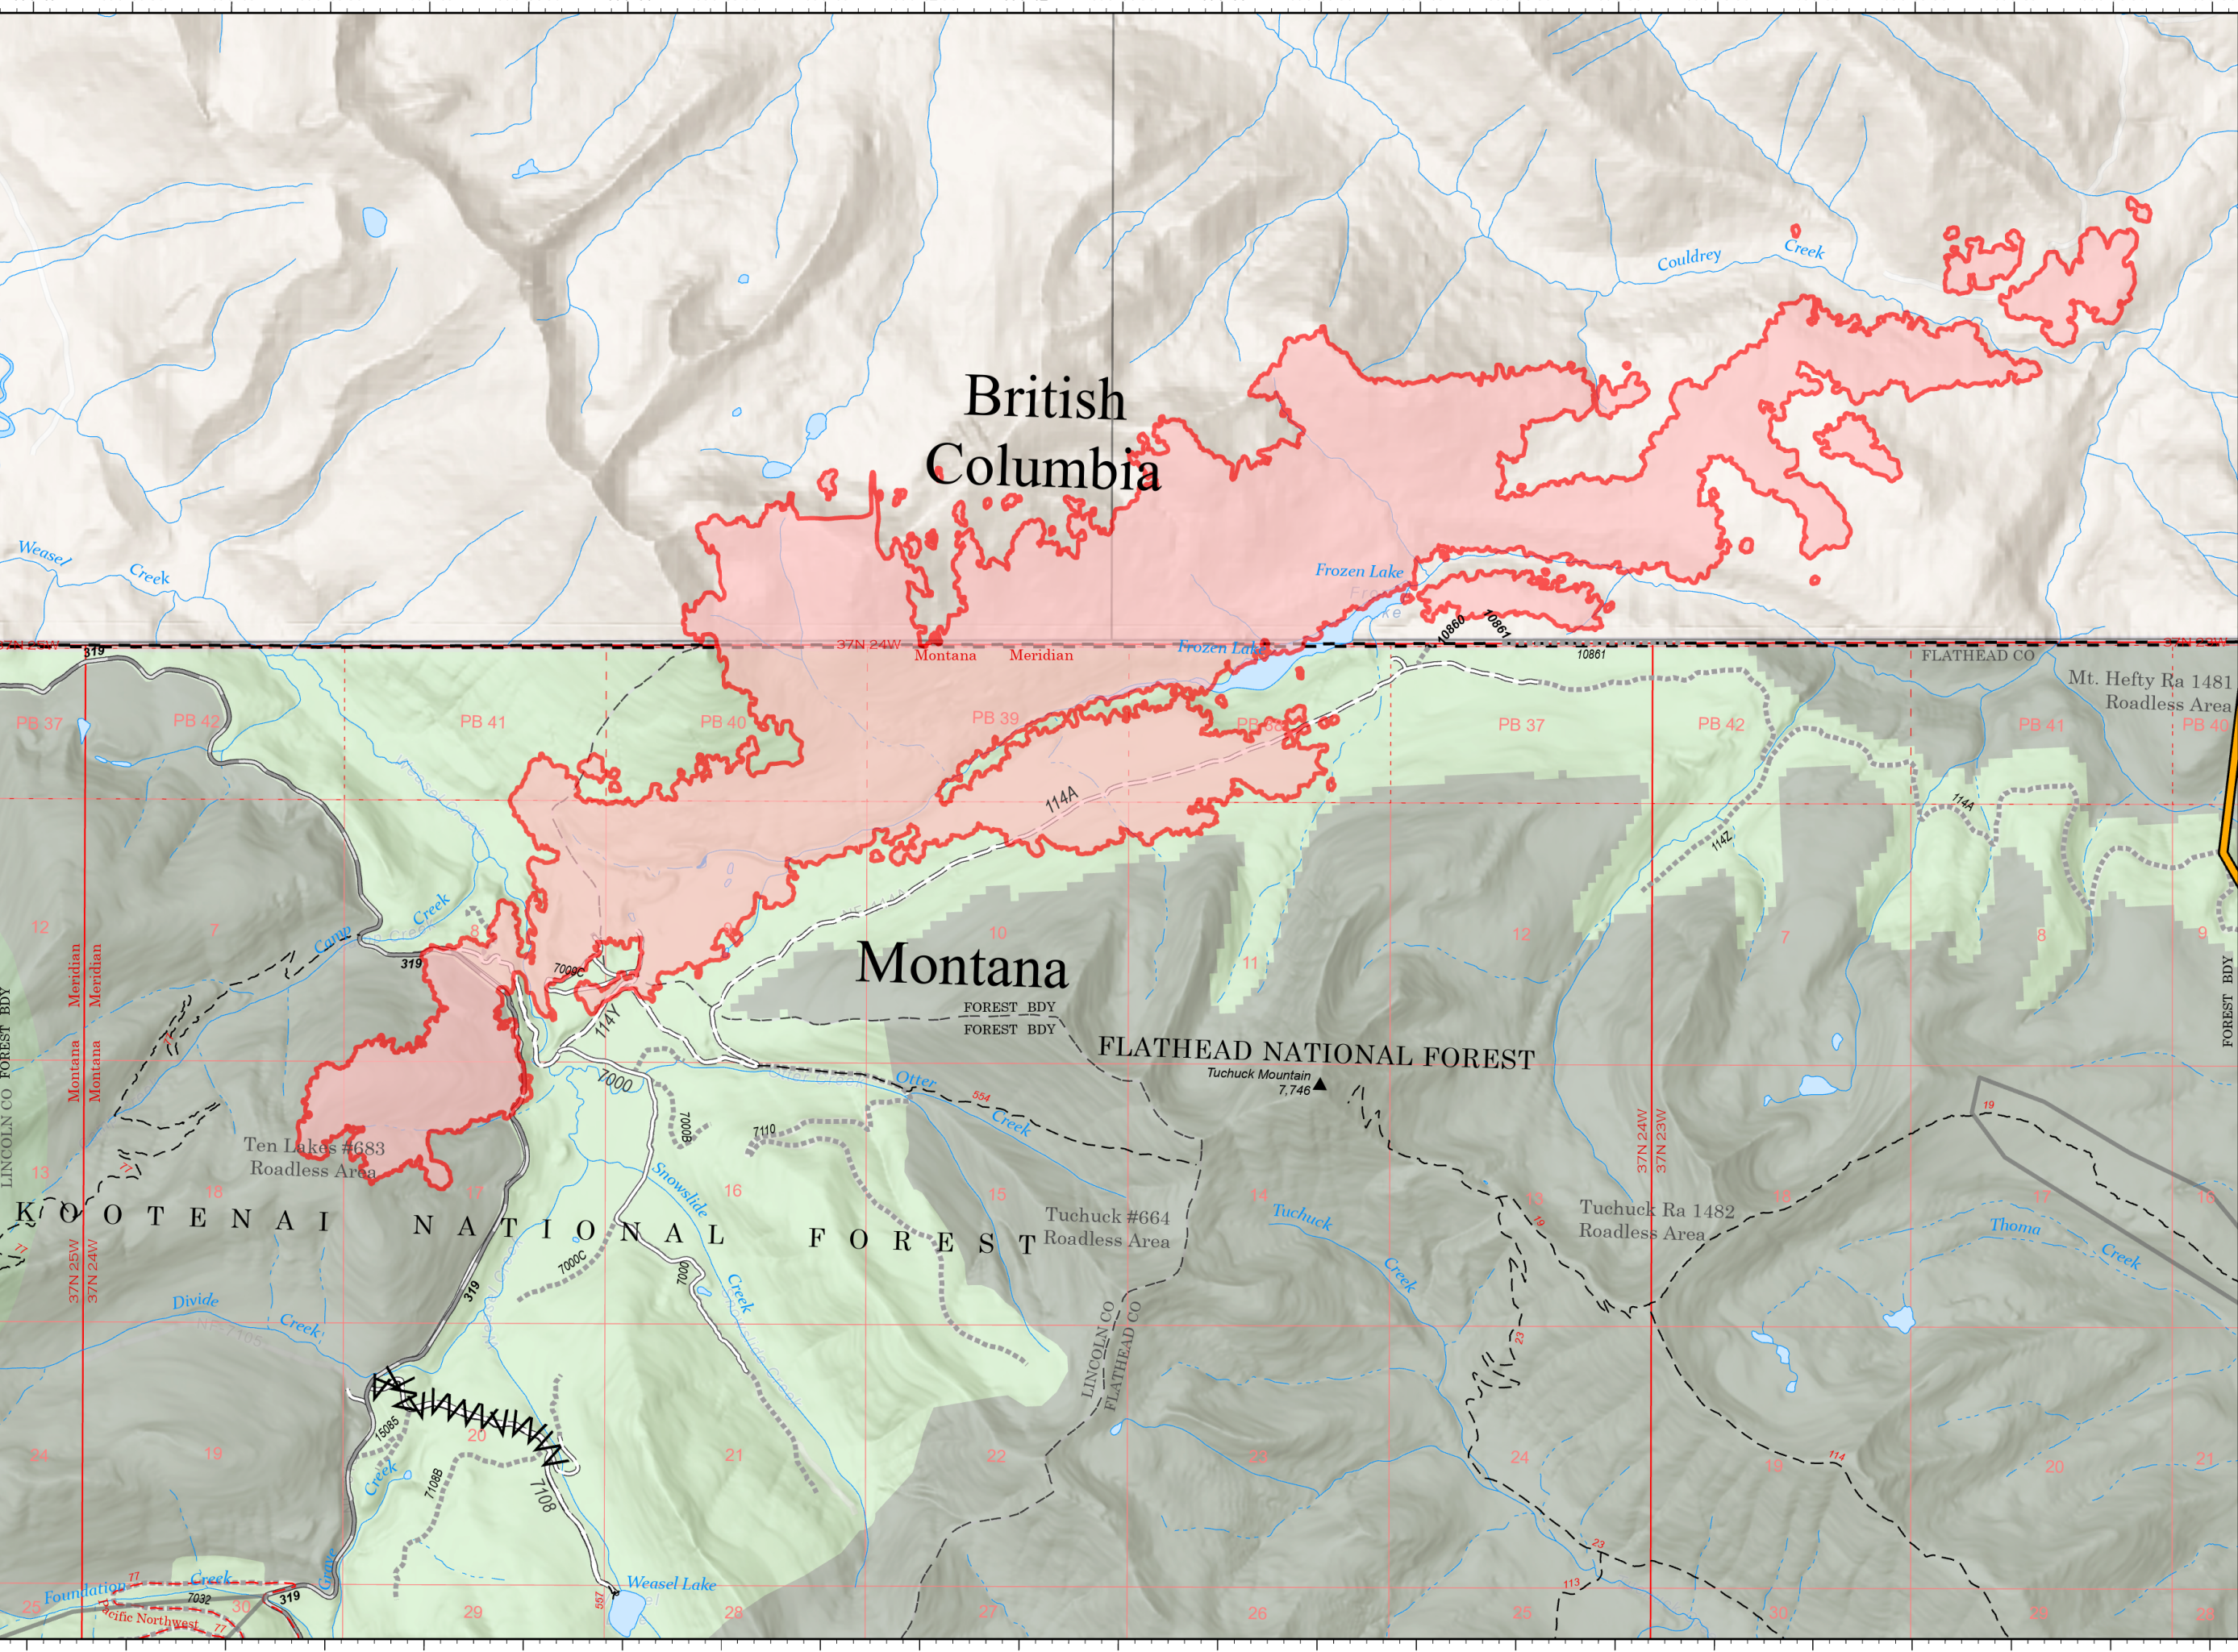

Public Information

Weasel
MTKNF-000123
3483 acres
8/13/2022

Fire perimeter updated from
Acres from IR on 08/12/22 2337

- Other
- Wildfire Perimeter
- International Boundary
- Gravel Road
- Dirt Road
- Unimproved Road
- Forest Service Land
- USFS Roadless Areas

NR Remote Incident Support
8/13/2022 0920
North American 1983
Datum: Latt,Long Grid

Public Information