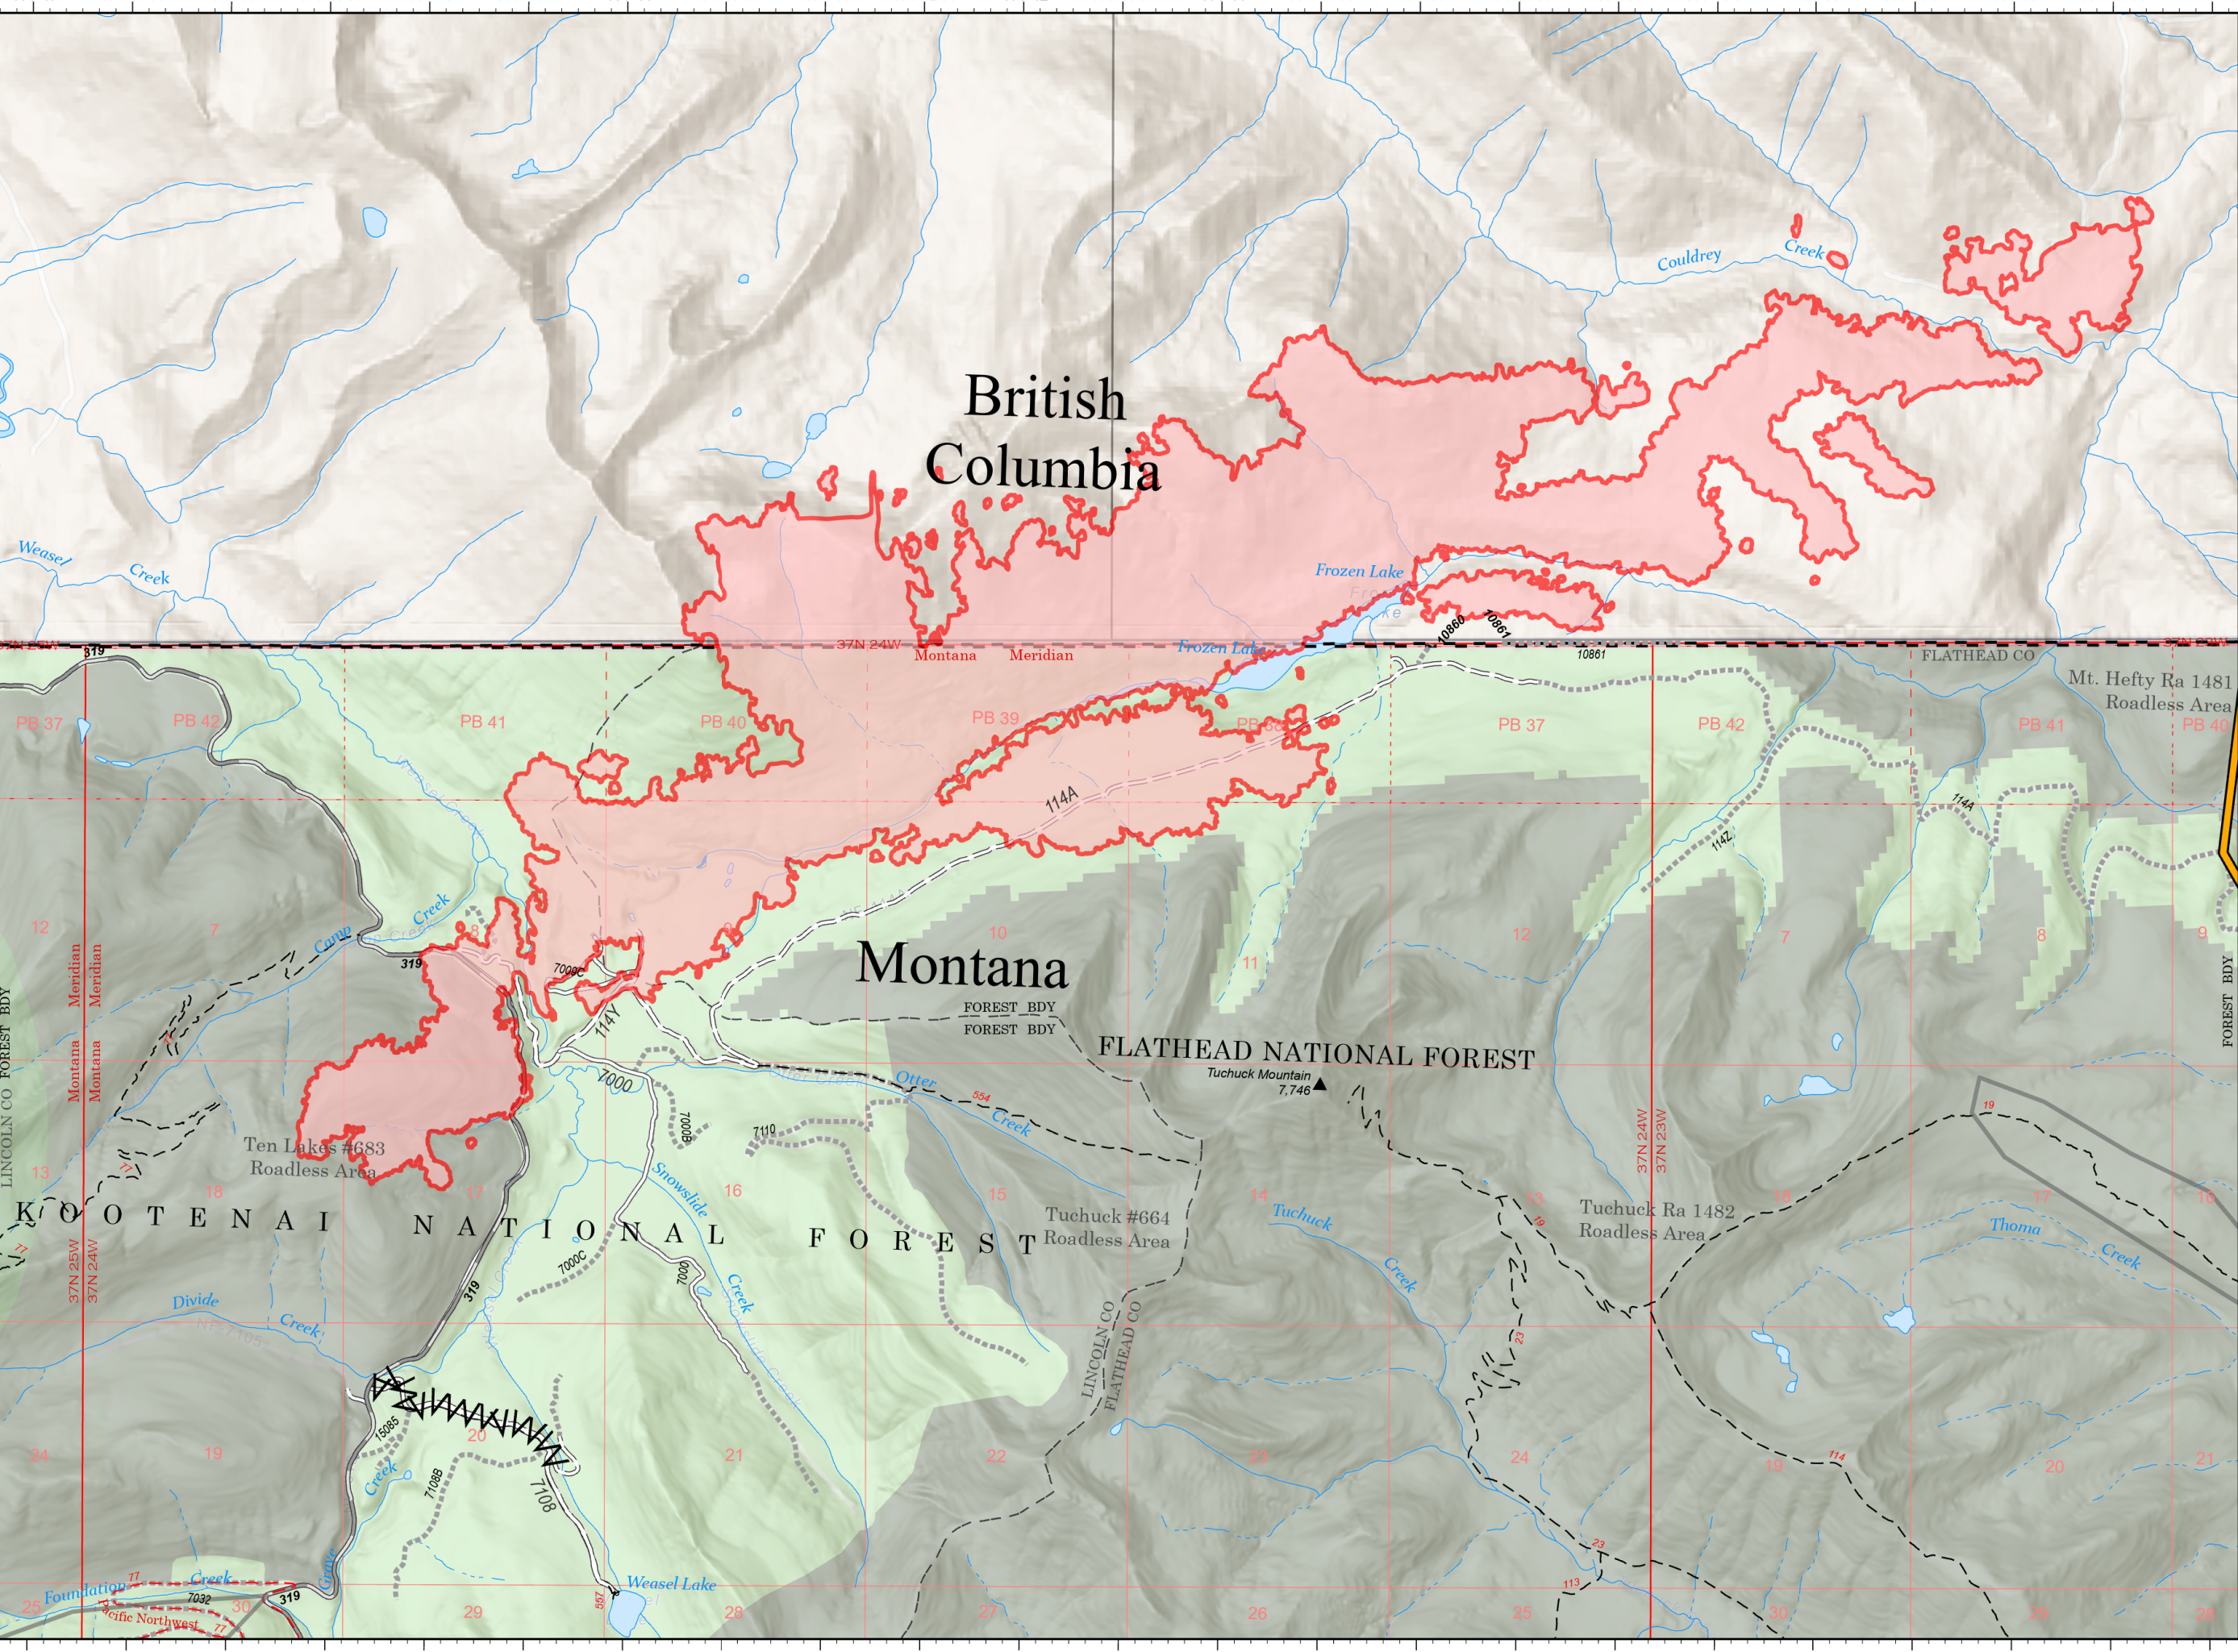

Public Information

Weasel
MTKNF-000123
3567 acres
8/15/2022

Fire perimeter updated from
Acres from IR on 08/14/22 2211

- Other
- Wildfire Perimeter
- International Boundary
- Gravel Road
- Dirt Road
- Unimproved Road
- Forest Service Land
- USFS Roadless Areas

NR Remote Incident Support
8/15/2022 0709
North American 1983
Datum: Latt,Long Grid

Public Information