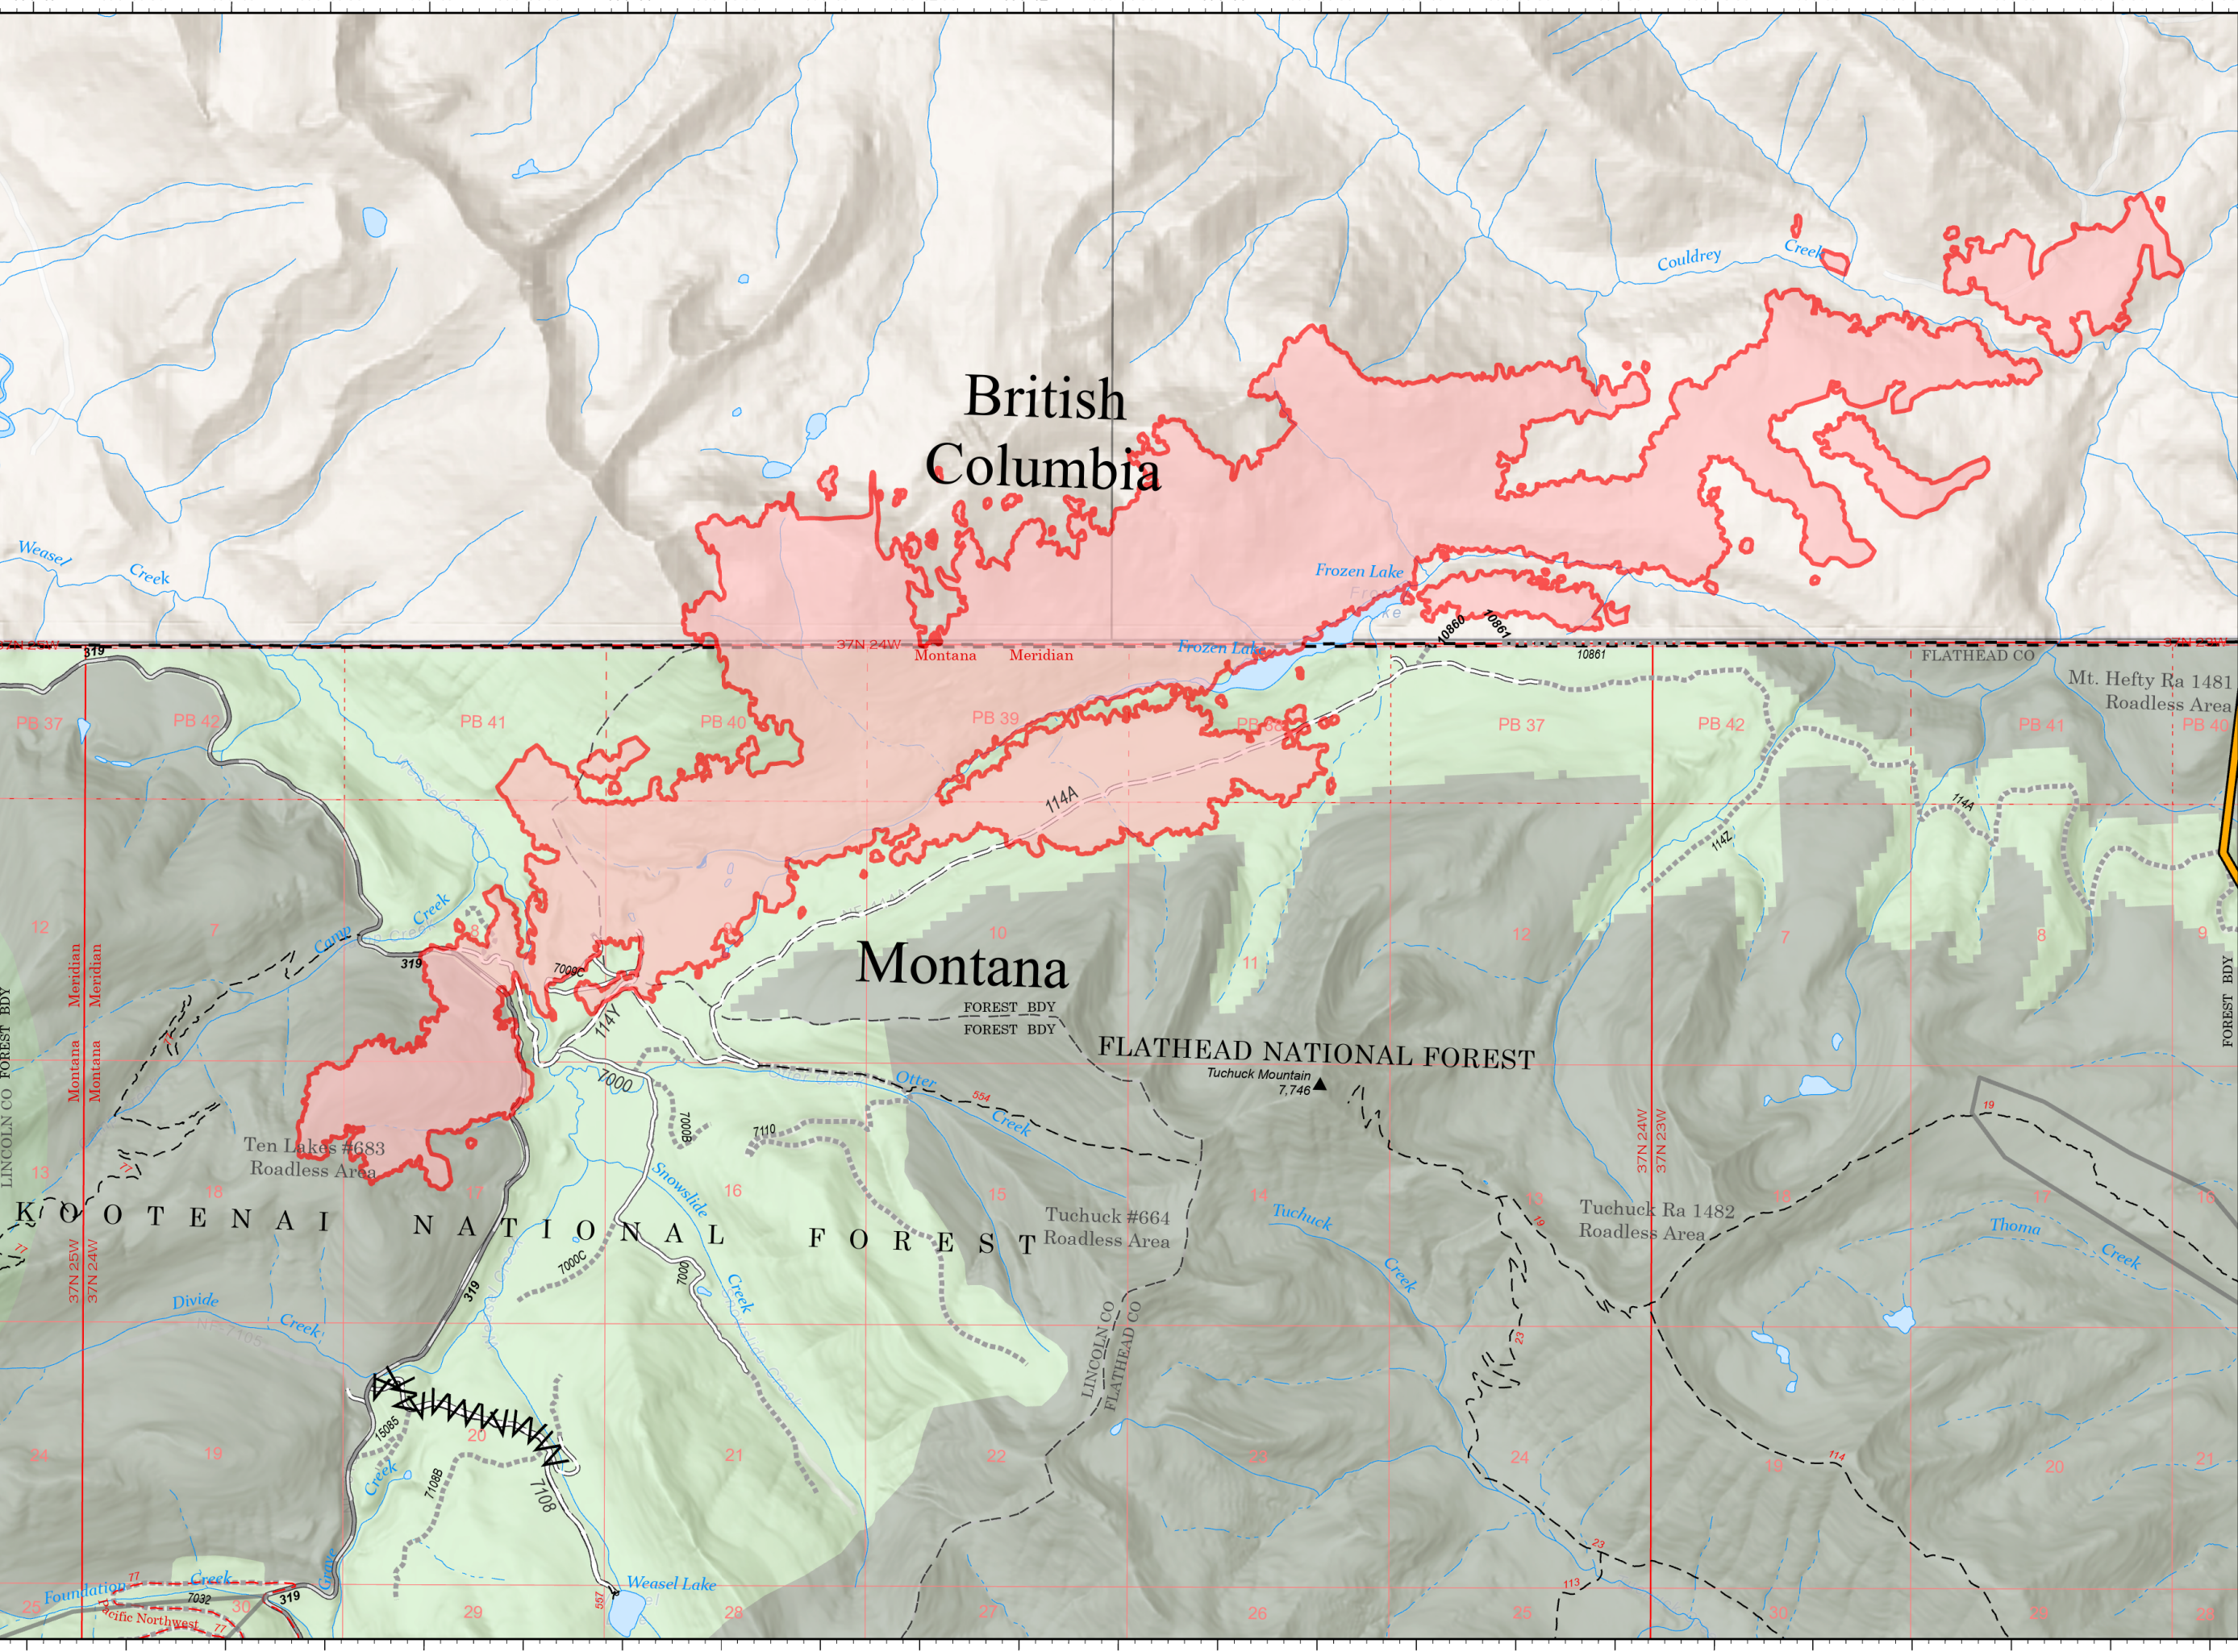

Public Information

Weasel
MTKNF-000123
3659 acres
8/16/2022

Fire perimeter updated from
Acres from IR on 08/15/22 2144

- Other
- Wildfire Perimeter
- International Boundary
- Gravel Road
- Dirt Road
- Unimproved Road
- Forest Service Land
- USFS Roadless Areas

NR Remote Incident Support
8/16/2022 0748
North American 1983
Datum: Latt,Long Grid

Public Information