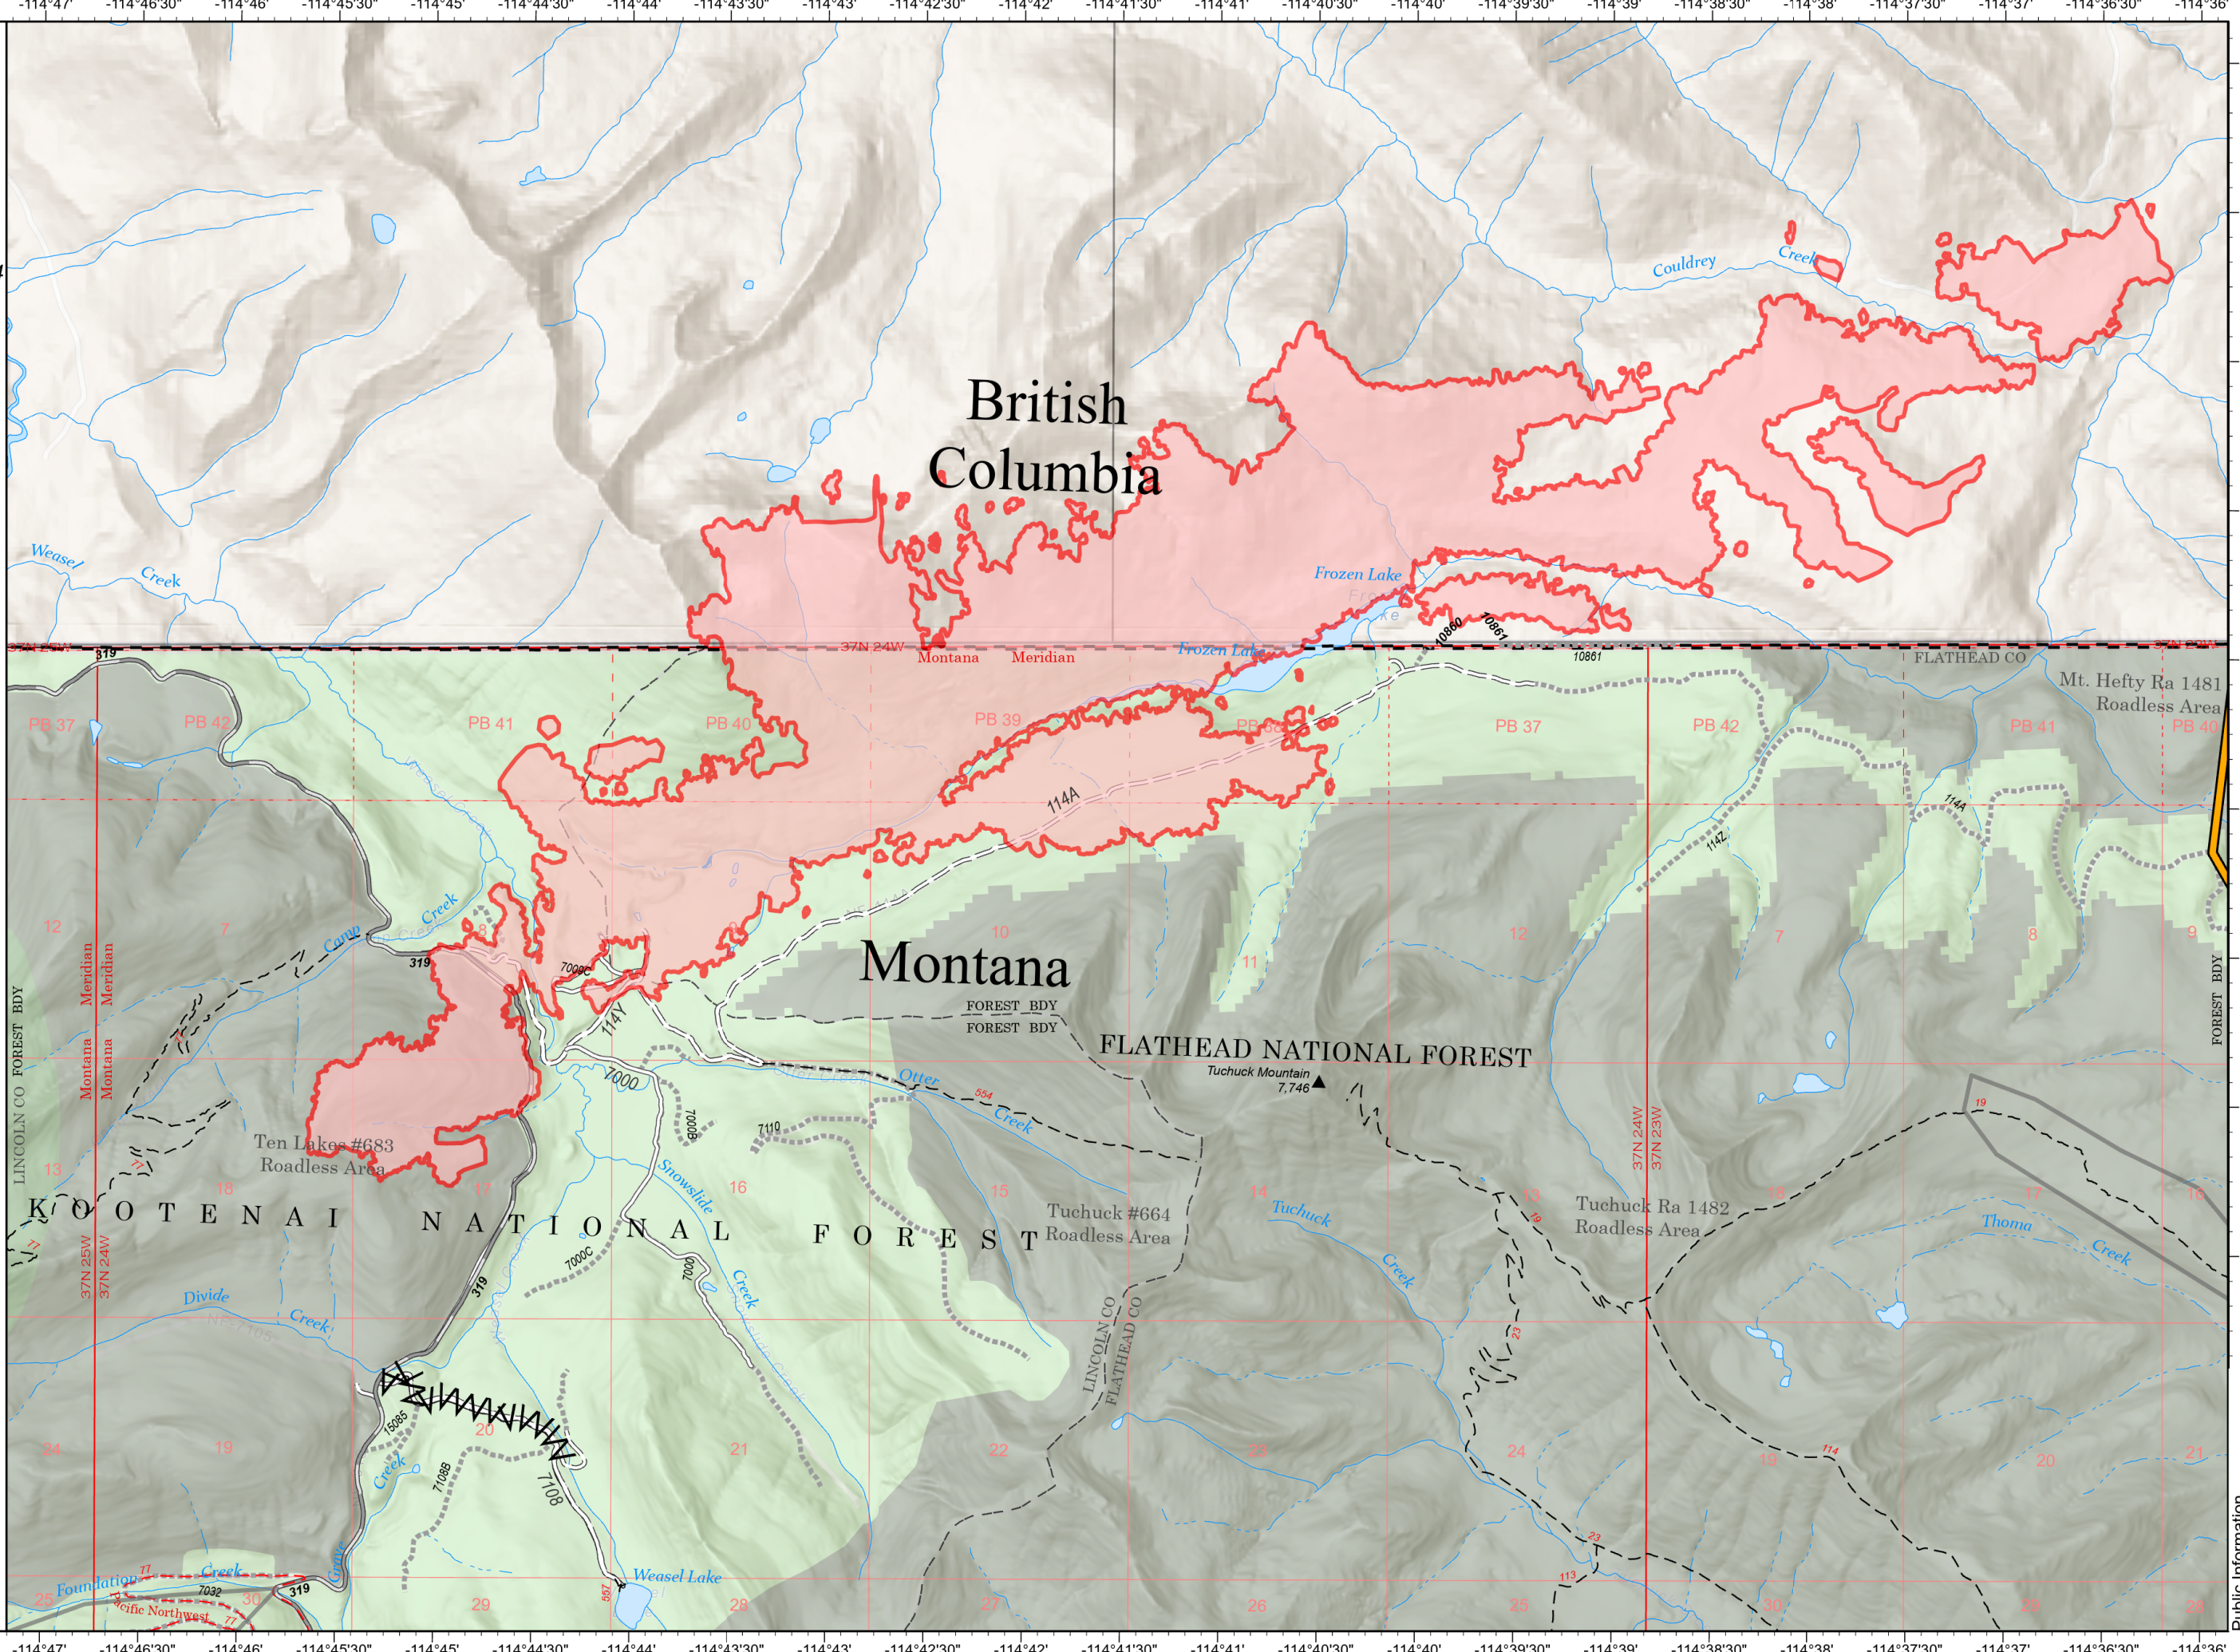

Public Information

Weasel
MTKNF-000123
3737 acres
8/17/2022

Fire perimeter updated from
Acres from IR on 08/16/22 2214

- Other
- Wildfire Perimeter
- International Boundary
- Gravel Road
- Dirt Road
- Unimproved Road
- Forest Service Land
- USFS Roadless Areas

Public Information