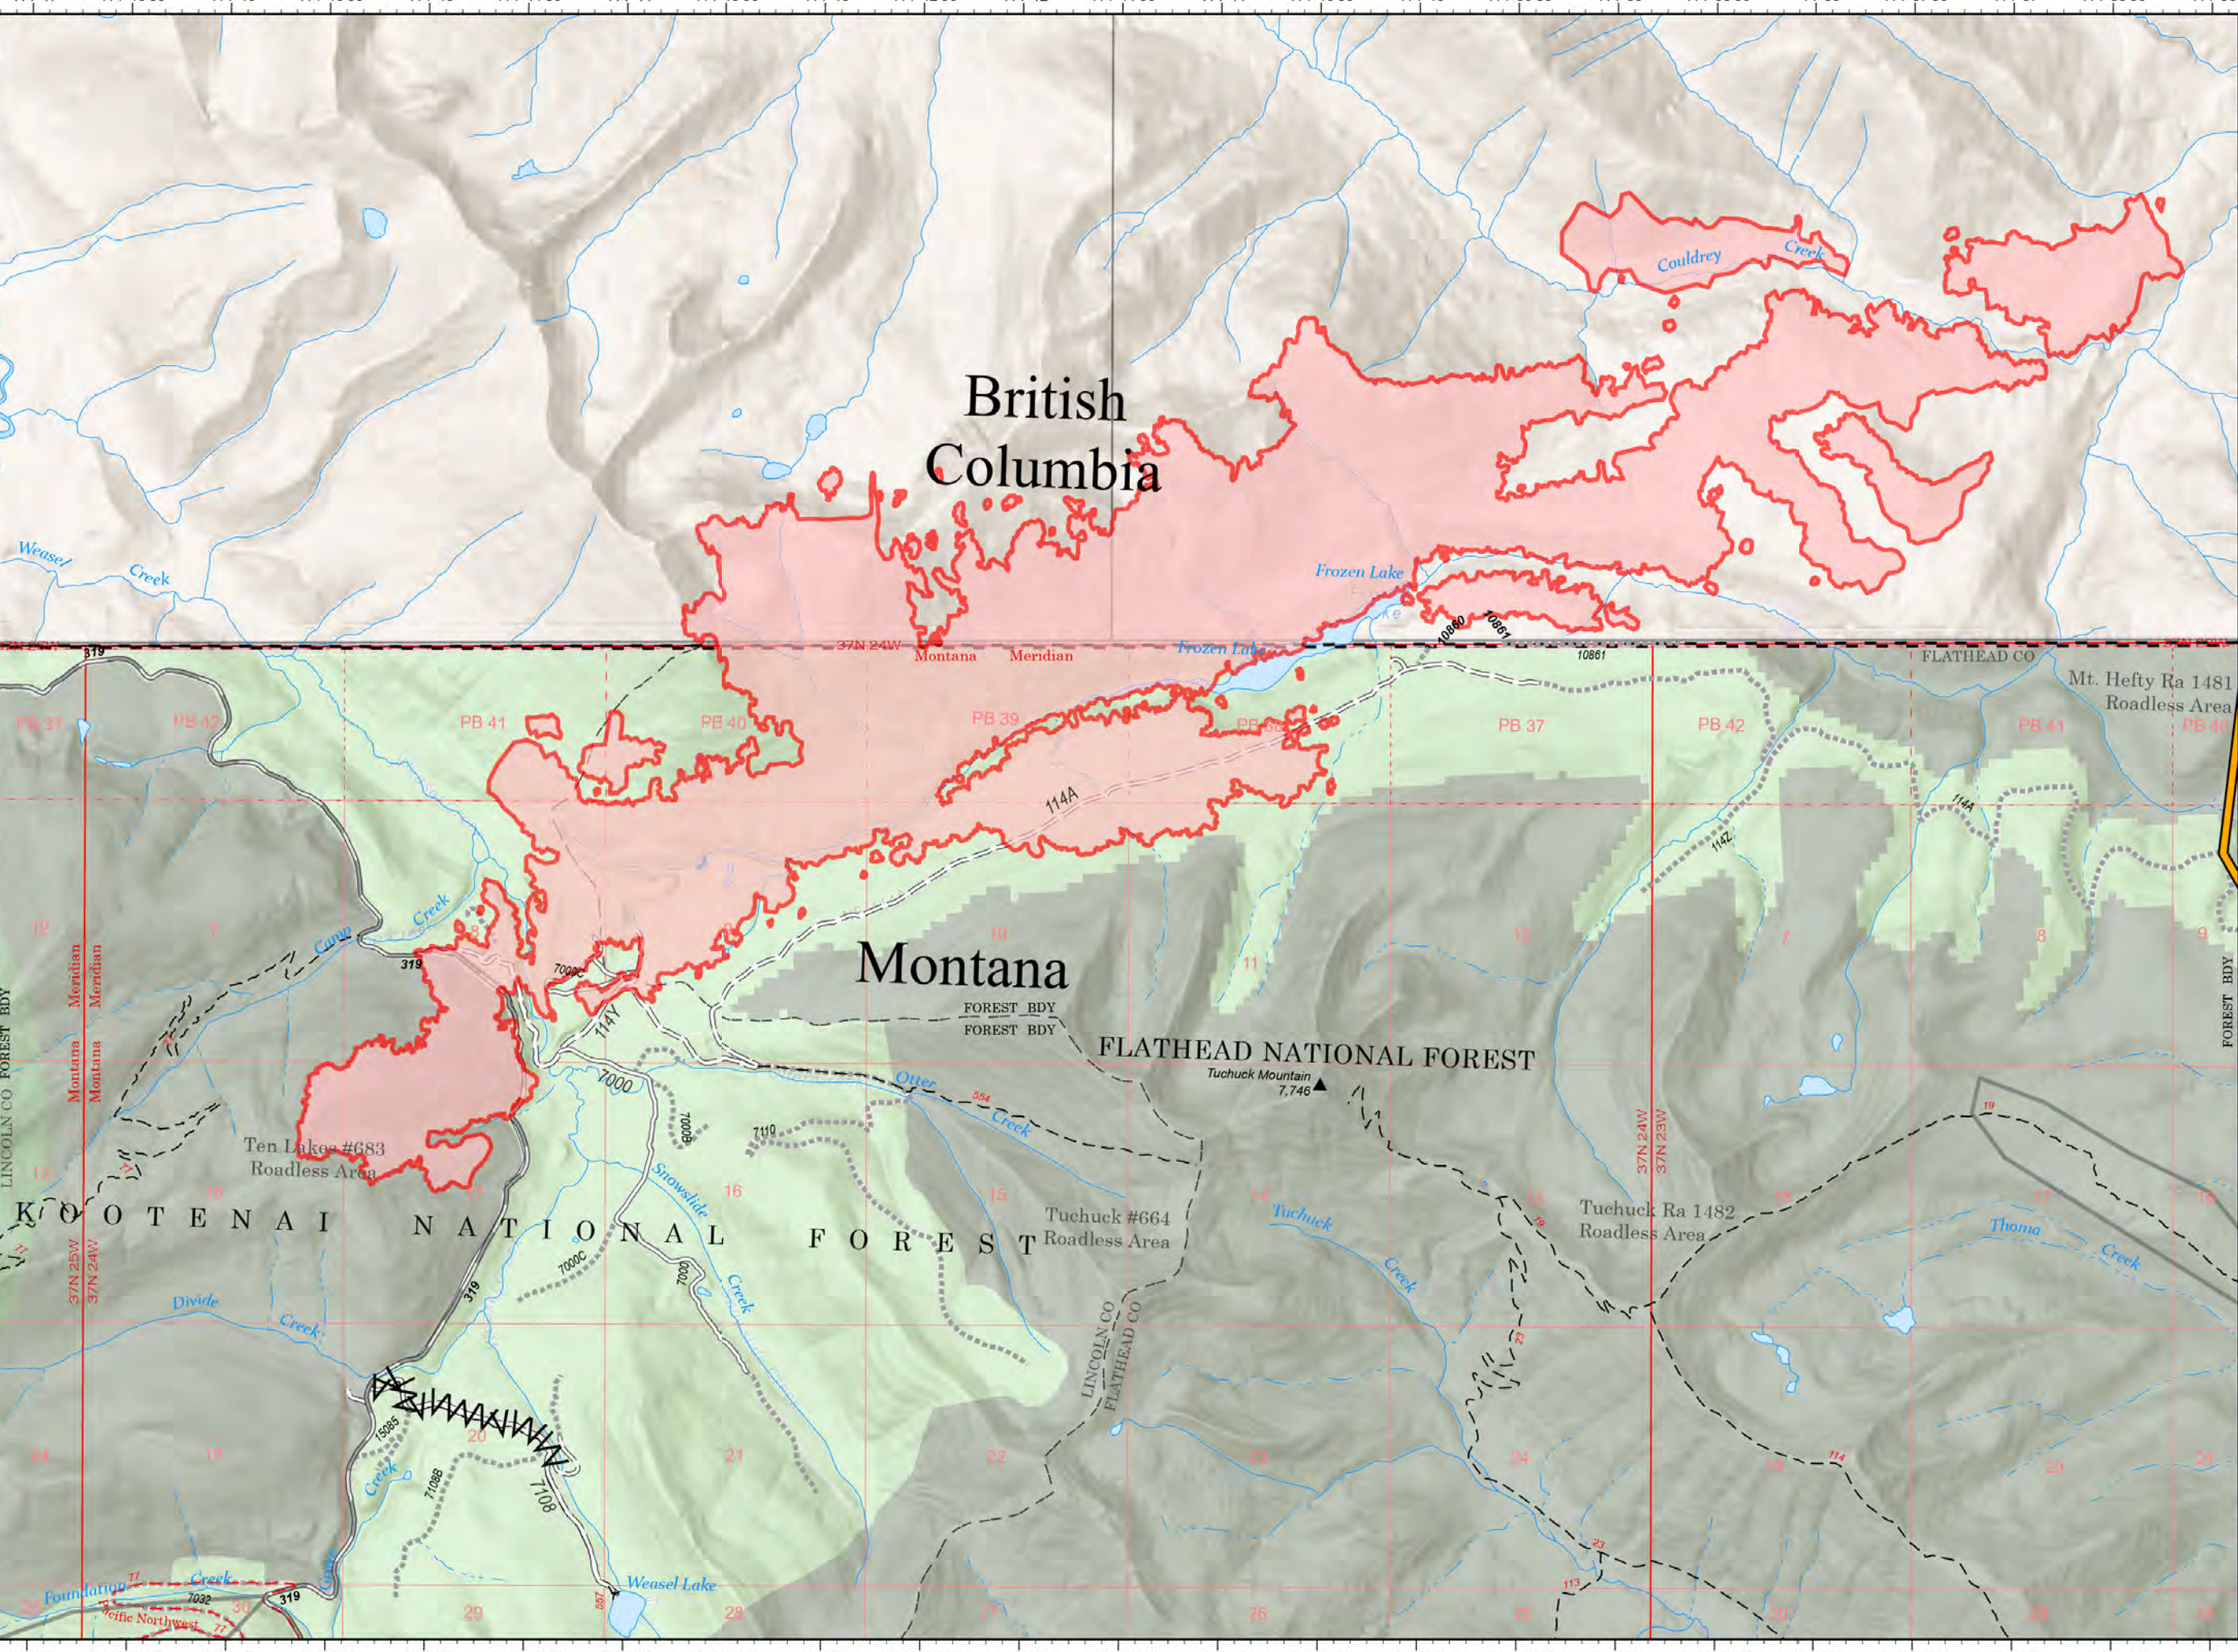

Public Information

Weasel
 MTKNF-000123
 3952 acres
 8/18/2022

Fire perimeter updated from
 Acres from IR on 08/17/22 2216

-  Other
-  Wildfire Perimeter
-  International Boundary
-  Gravel Road
-  Dirt Road
-  Unimproved Road
-  Forest Service Land
-  USFS Roadless Areas

NIR Remote Incident Support
 8/18/2022 0644
 North American 1983
 Datum: LattLong Grid

Public Information