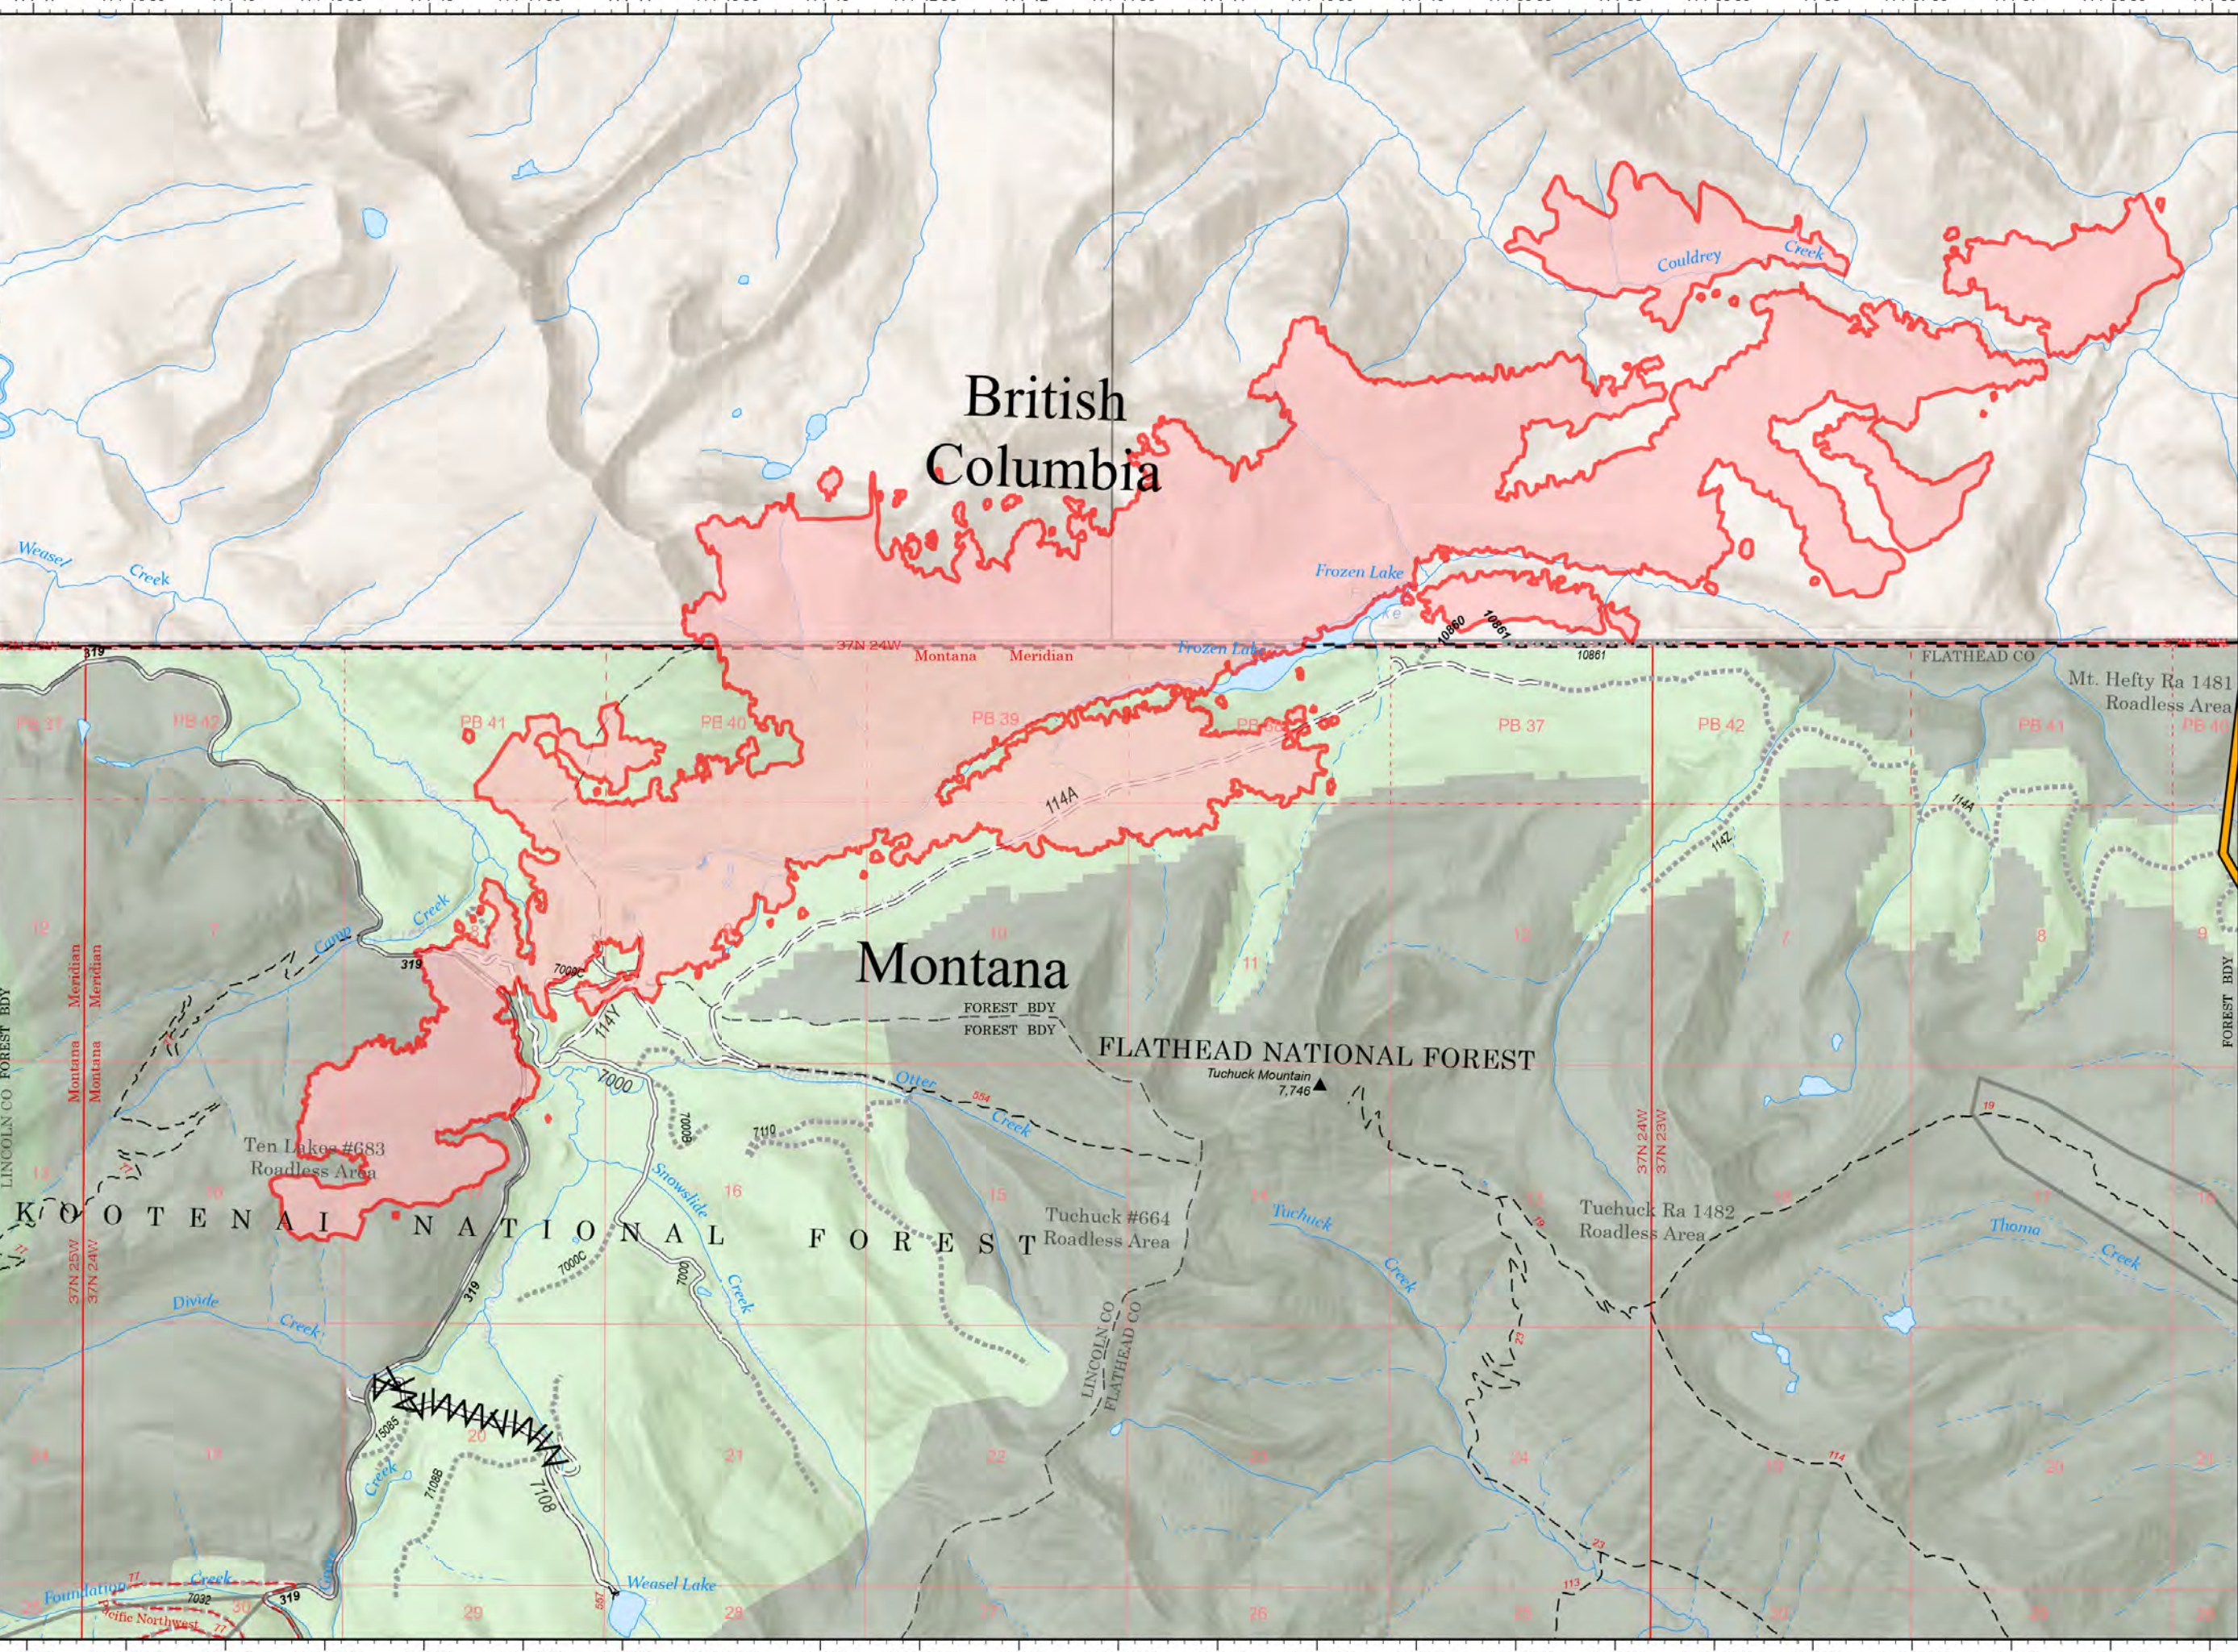

Public Information

Weasel
MTKNF-000123
4203 acres
8/19/2022

Fire perimeter updated from
Acres from IR on 08/18/22 2200

- Other
- Wildfire Perimeter
- International Boundary
- Gravel Road
- Dirt Road
- Unimproved Road
- Forest Service Land
- USFS Roadless Areas

NIR Remote Incident Support
8/19/2022 0647
North American 1983
Datum: LattLong Grid

Public Information