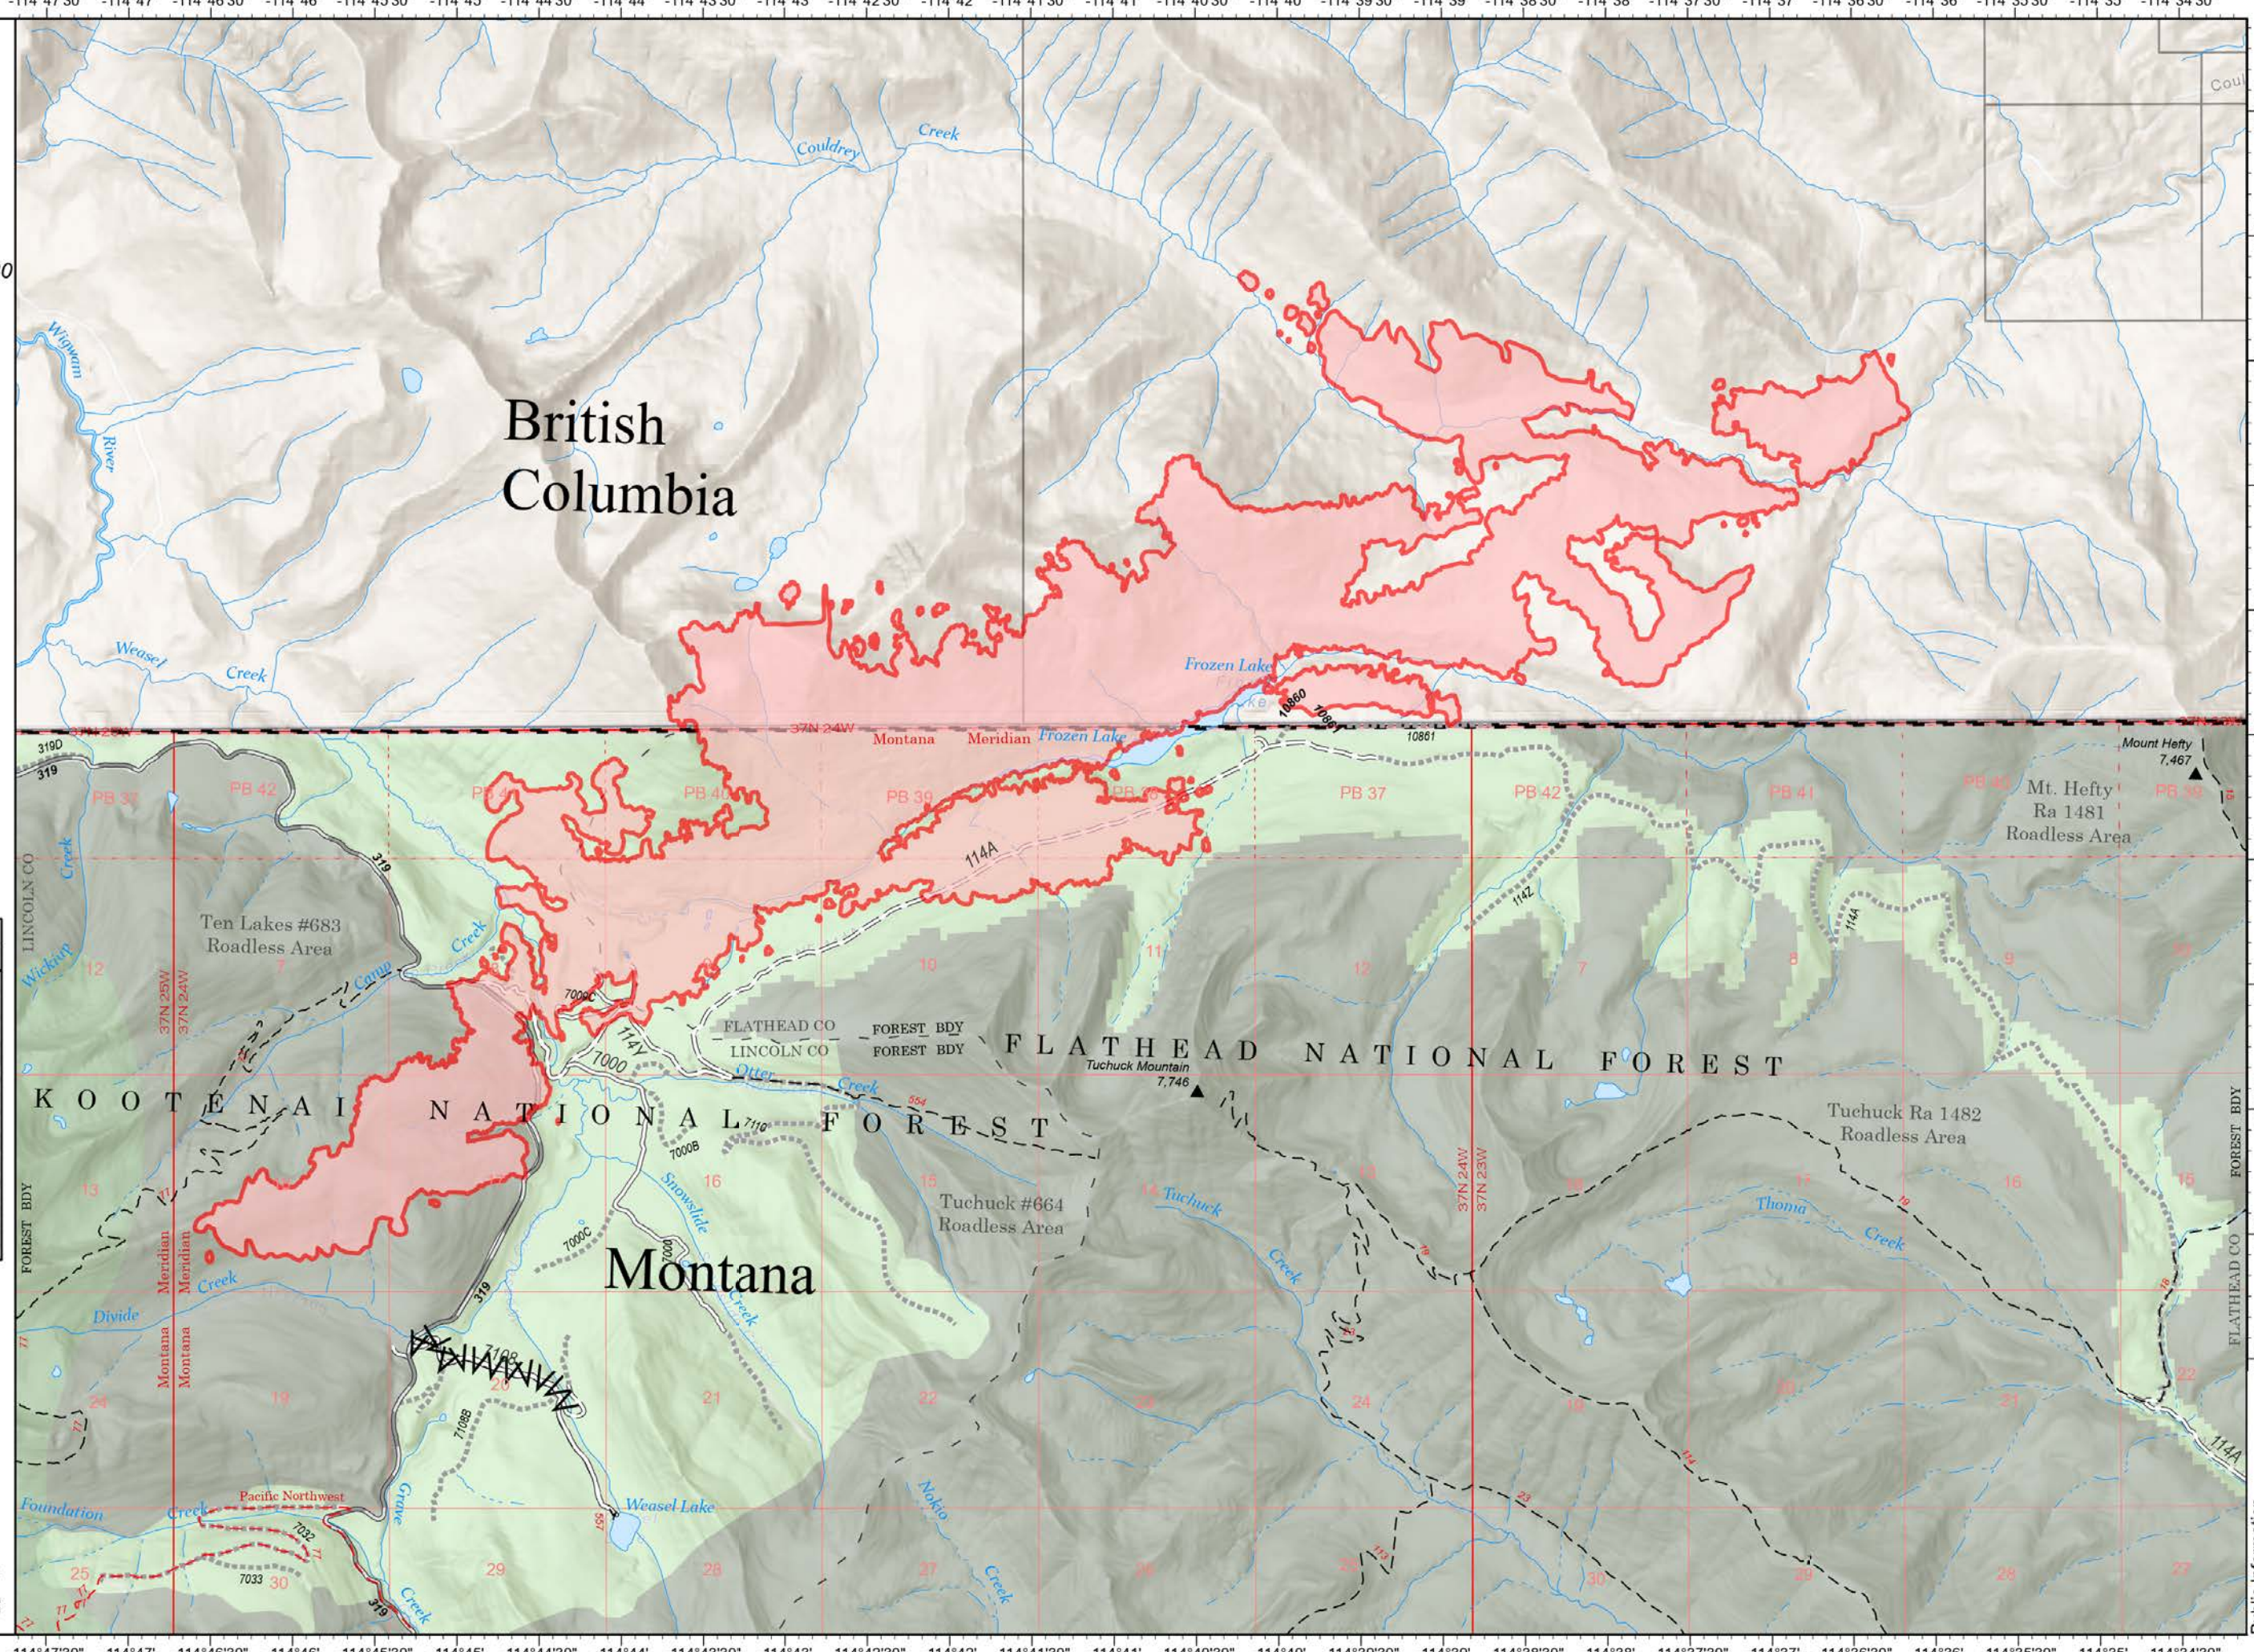

Public Information

Weasel
MTKNF-000123
4593 acres
8/20/2022

Fire perimeter updated from
Acres from IR on 08/19/22 2130

- Wildfire Perimeter
- International Boundary
- Gravel Road
- Dirt Road
- Unimproved Road
- Forest Service Land
- USFS Roadless Areas

Public Information