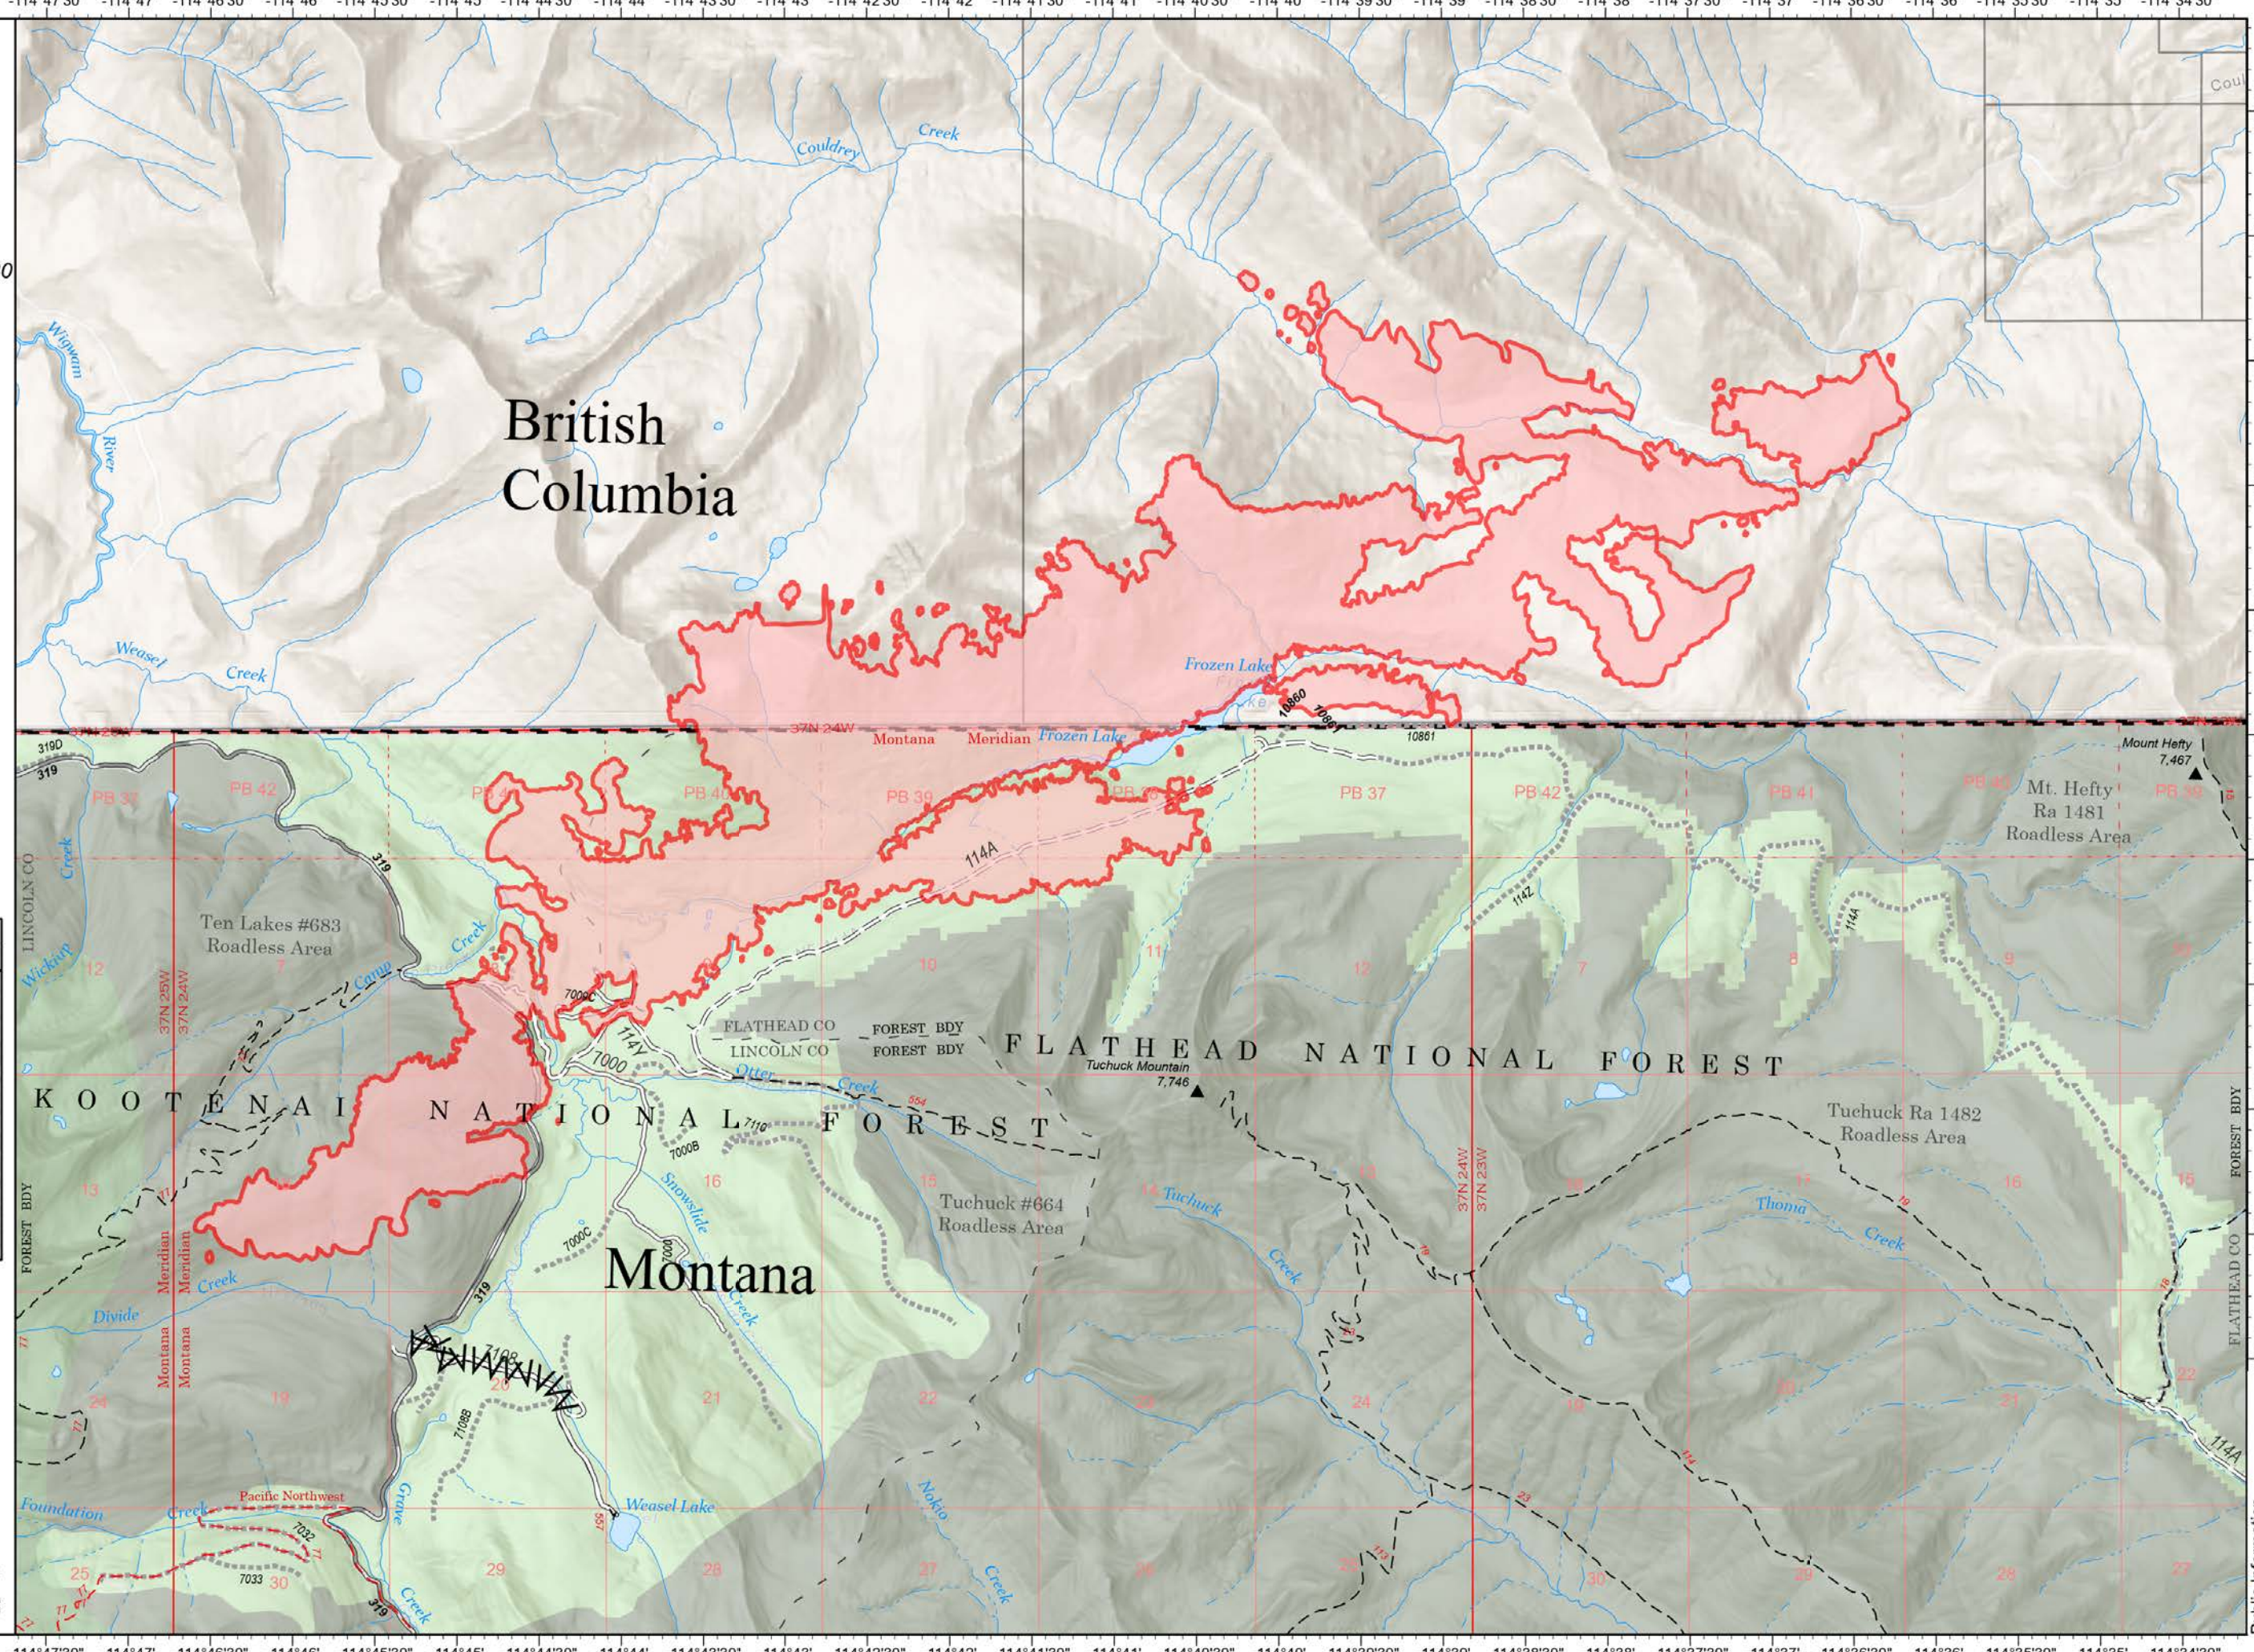

0 0.5 1
Miles

Scale: 1:15,000