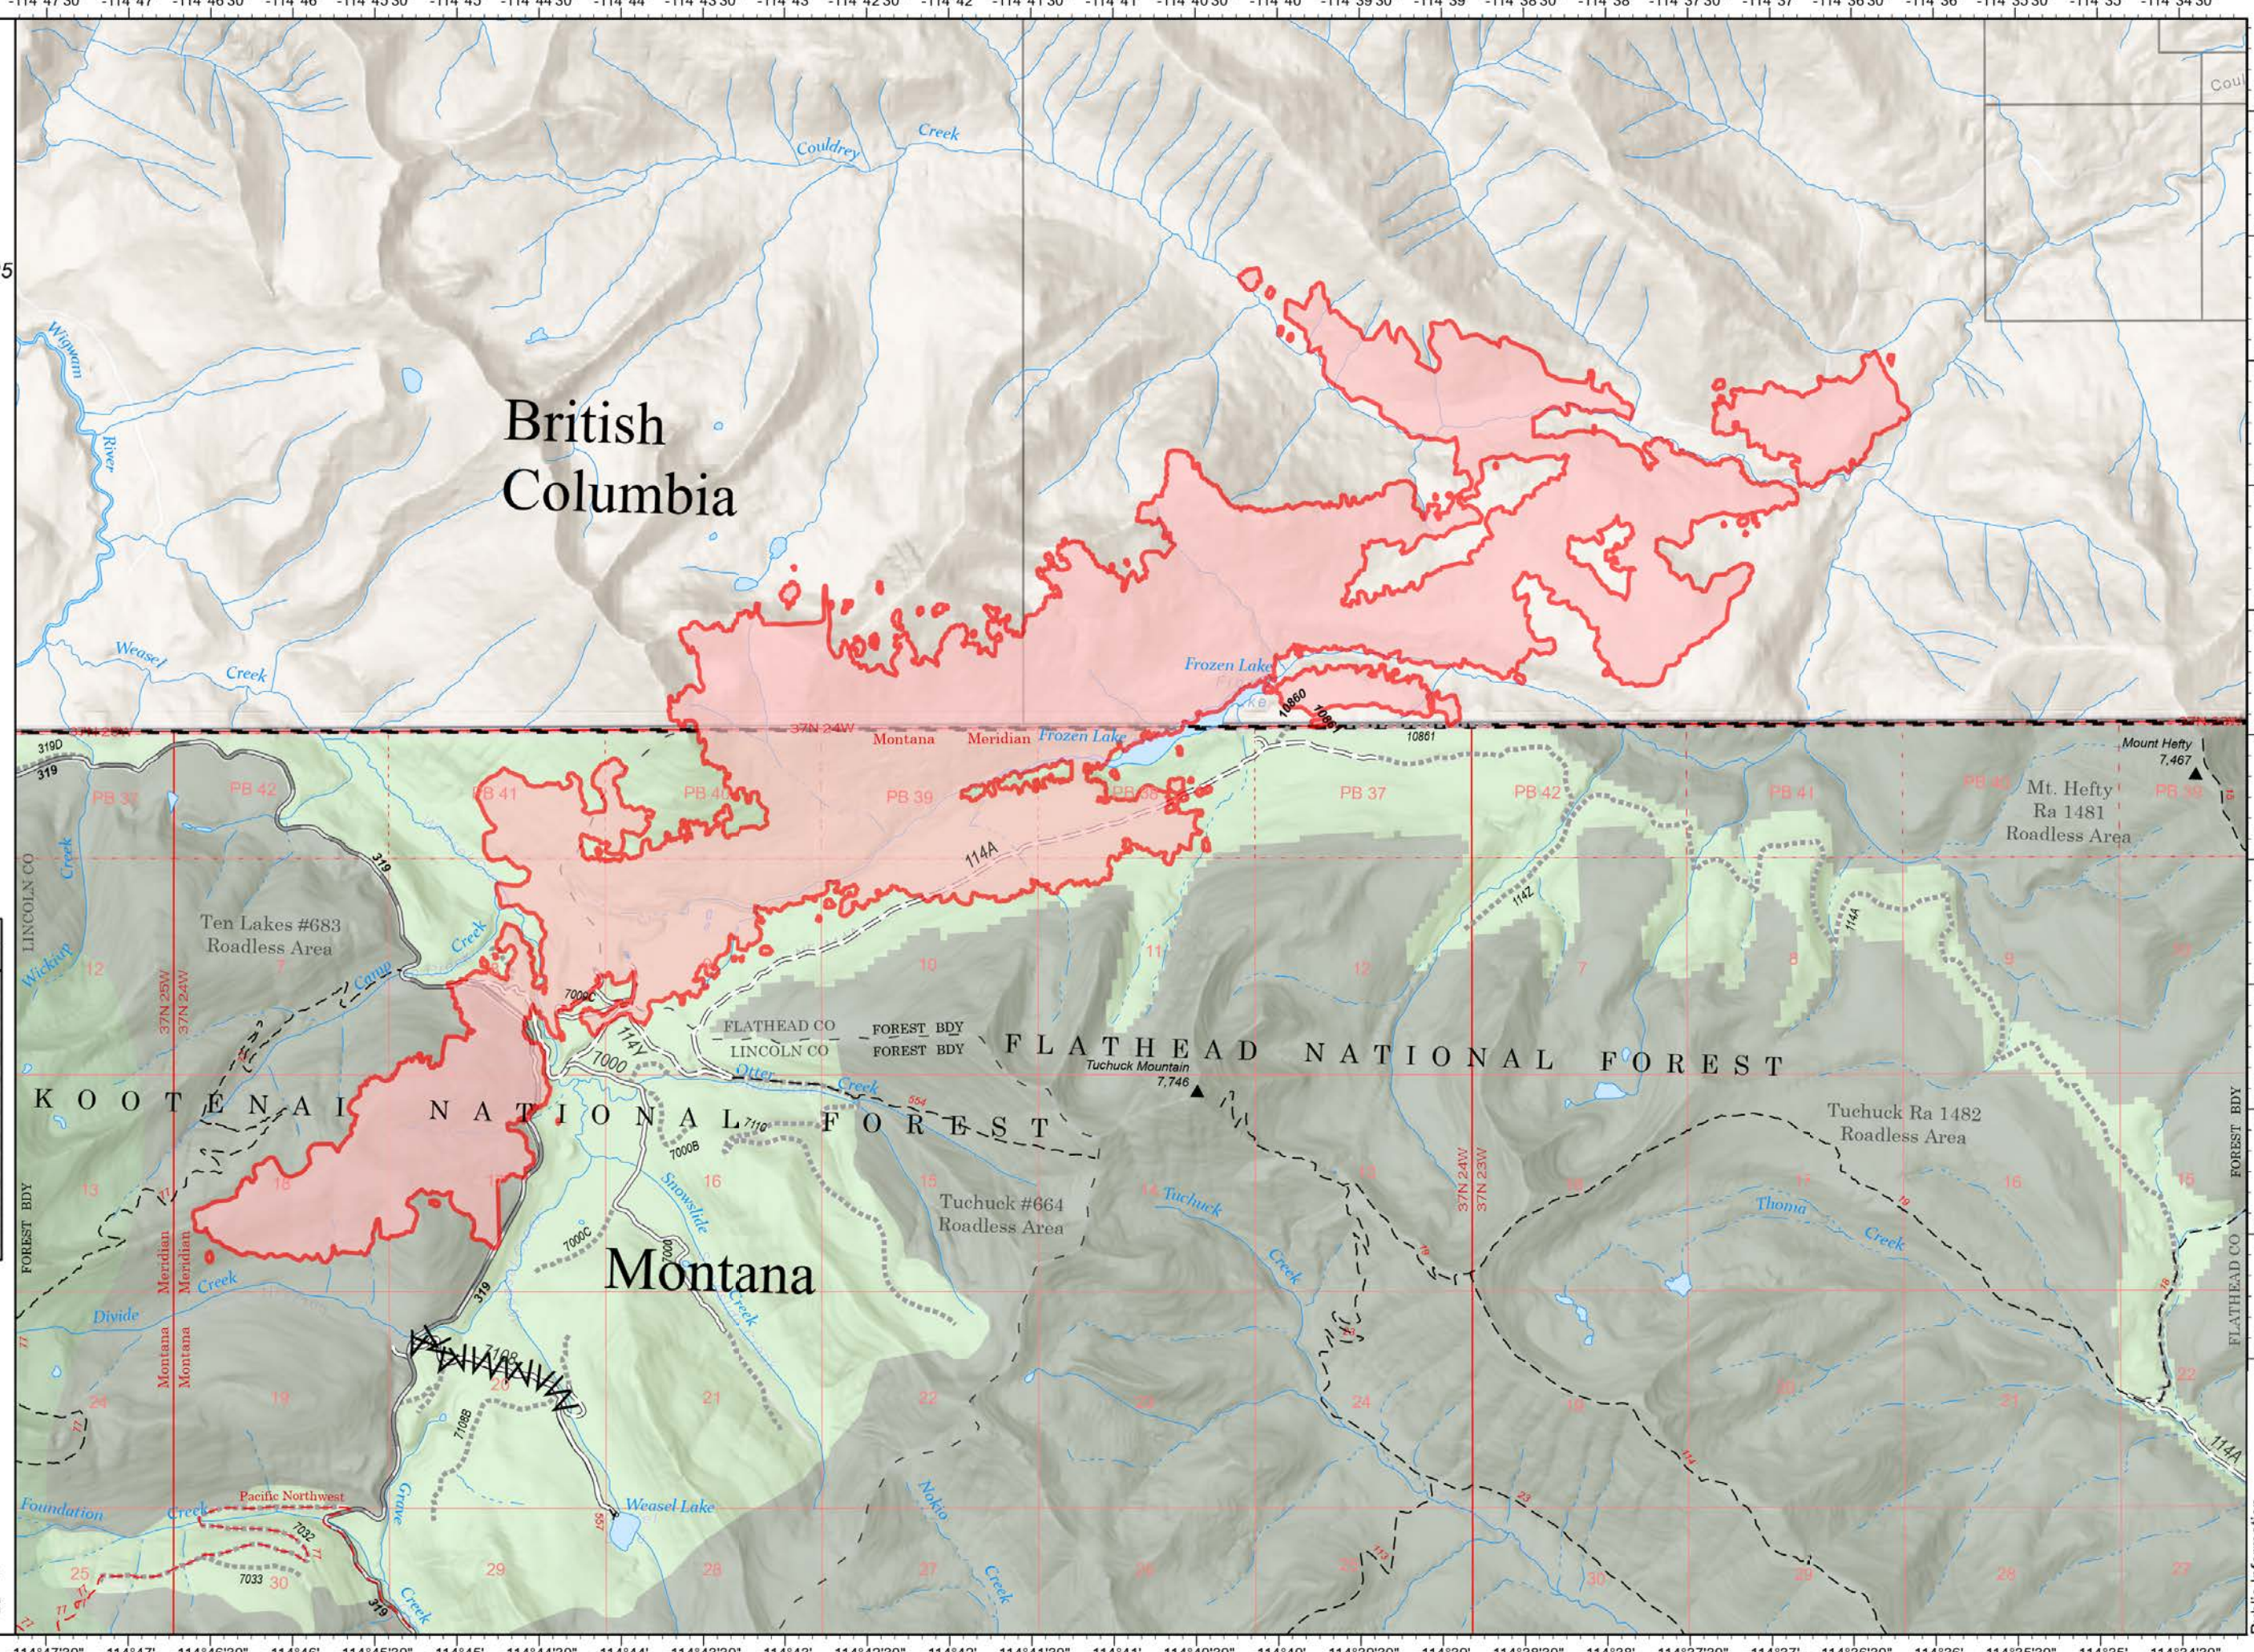

Scale: 1:15,000