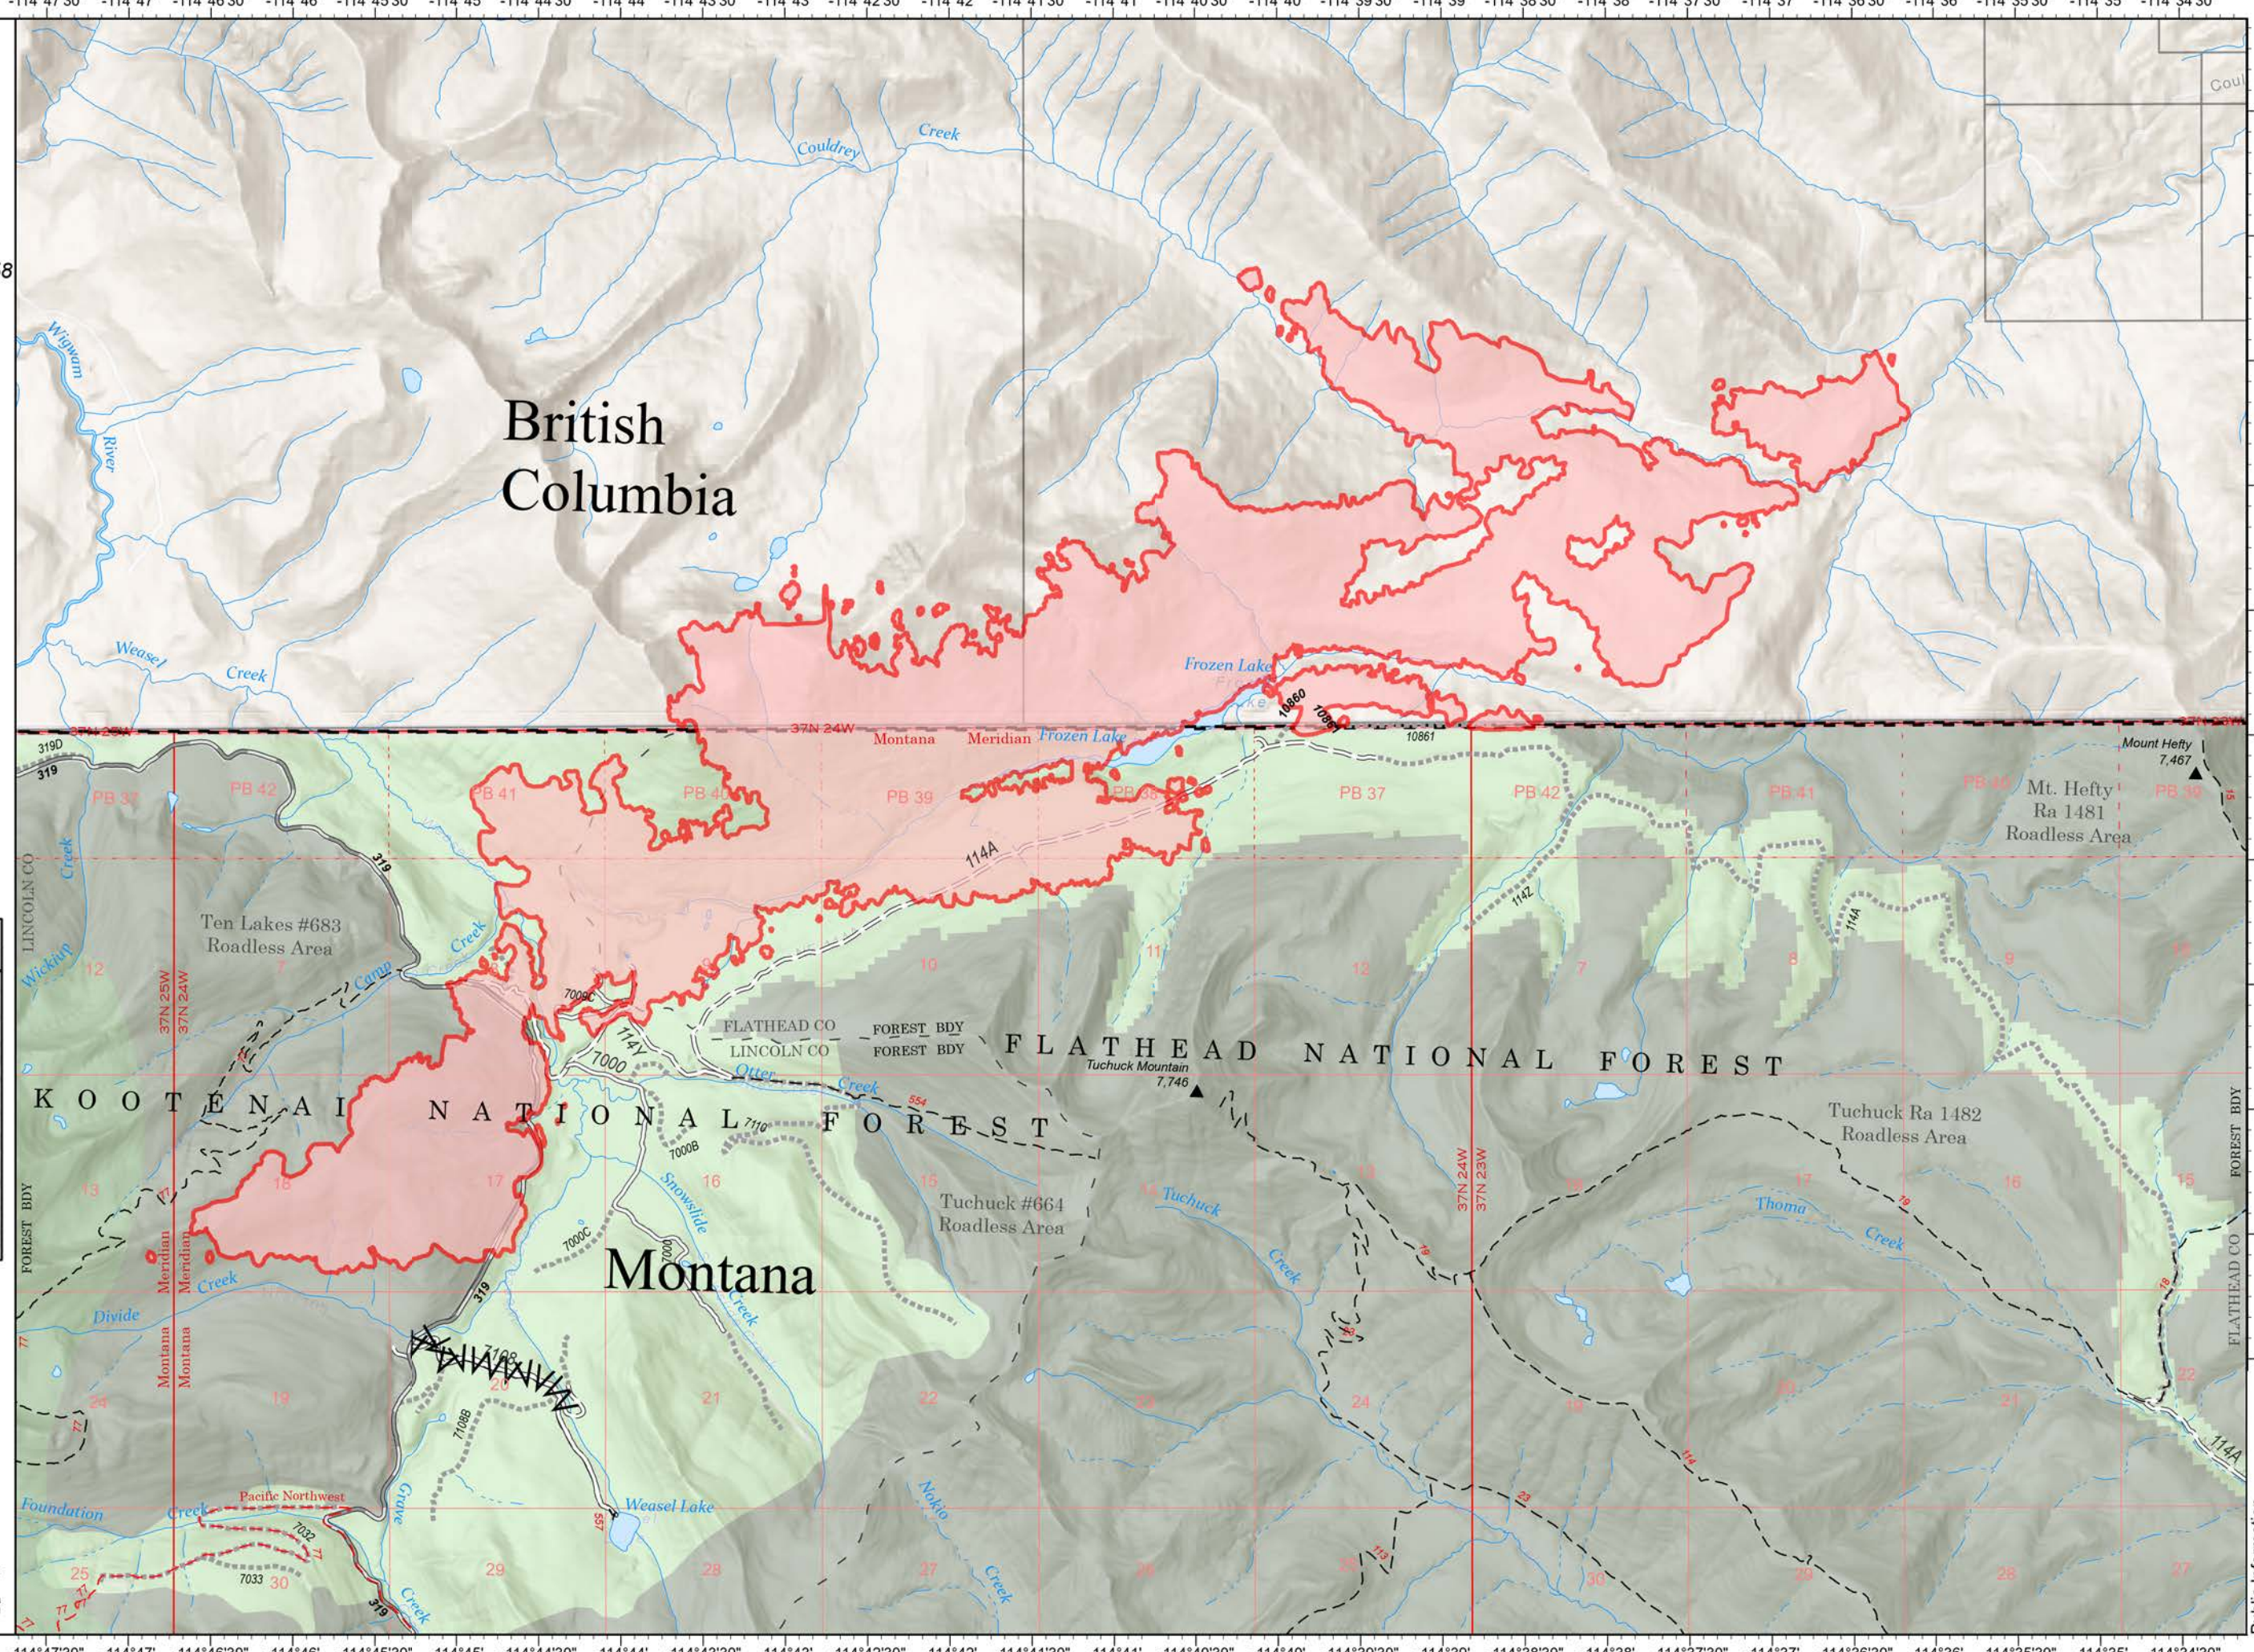

Scale: 1:45,000