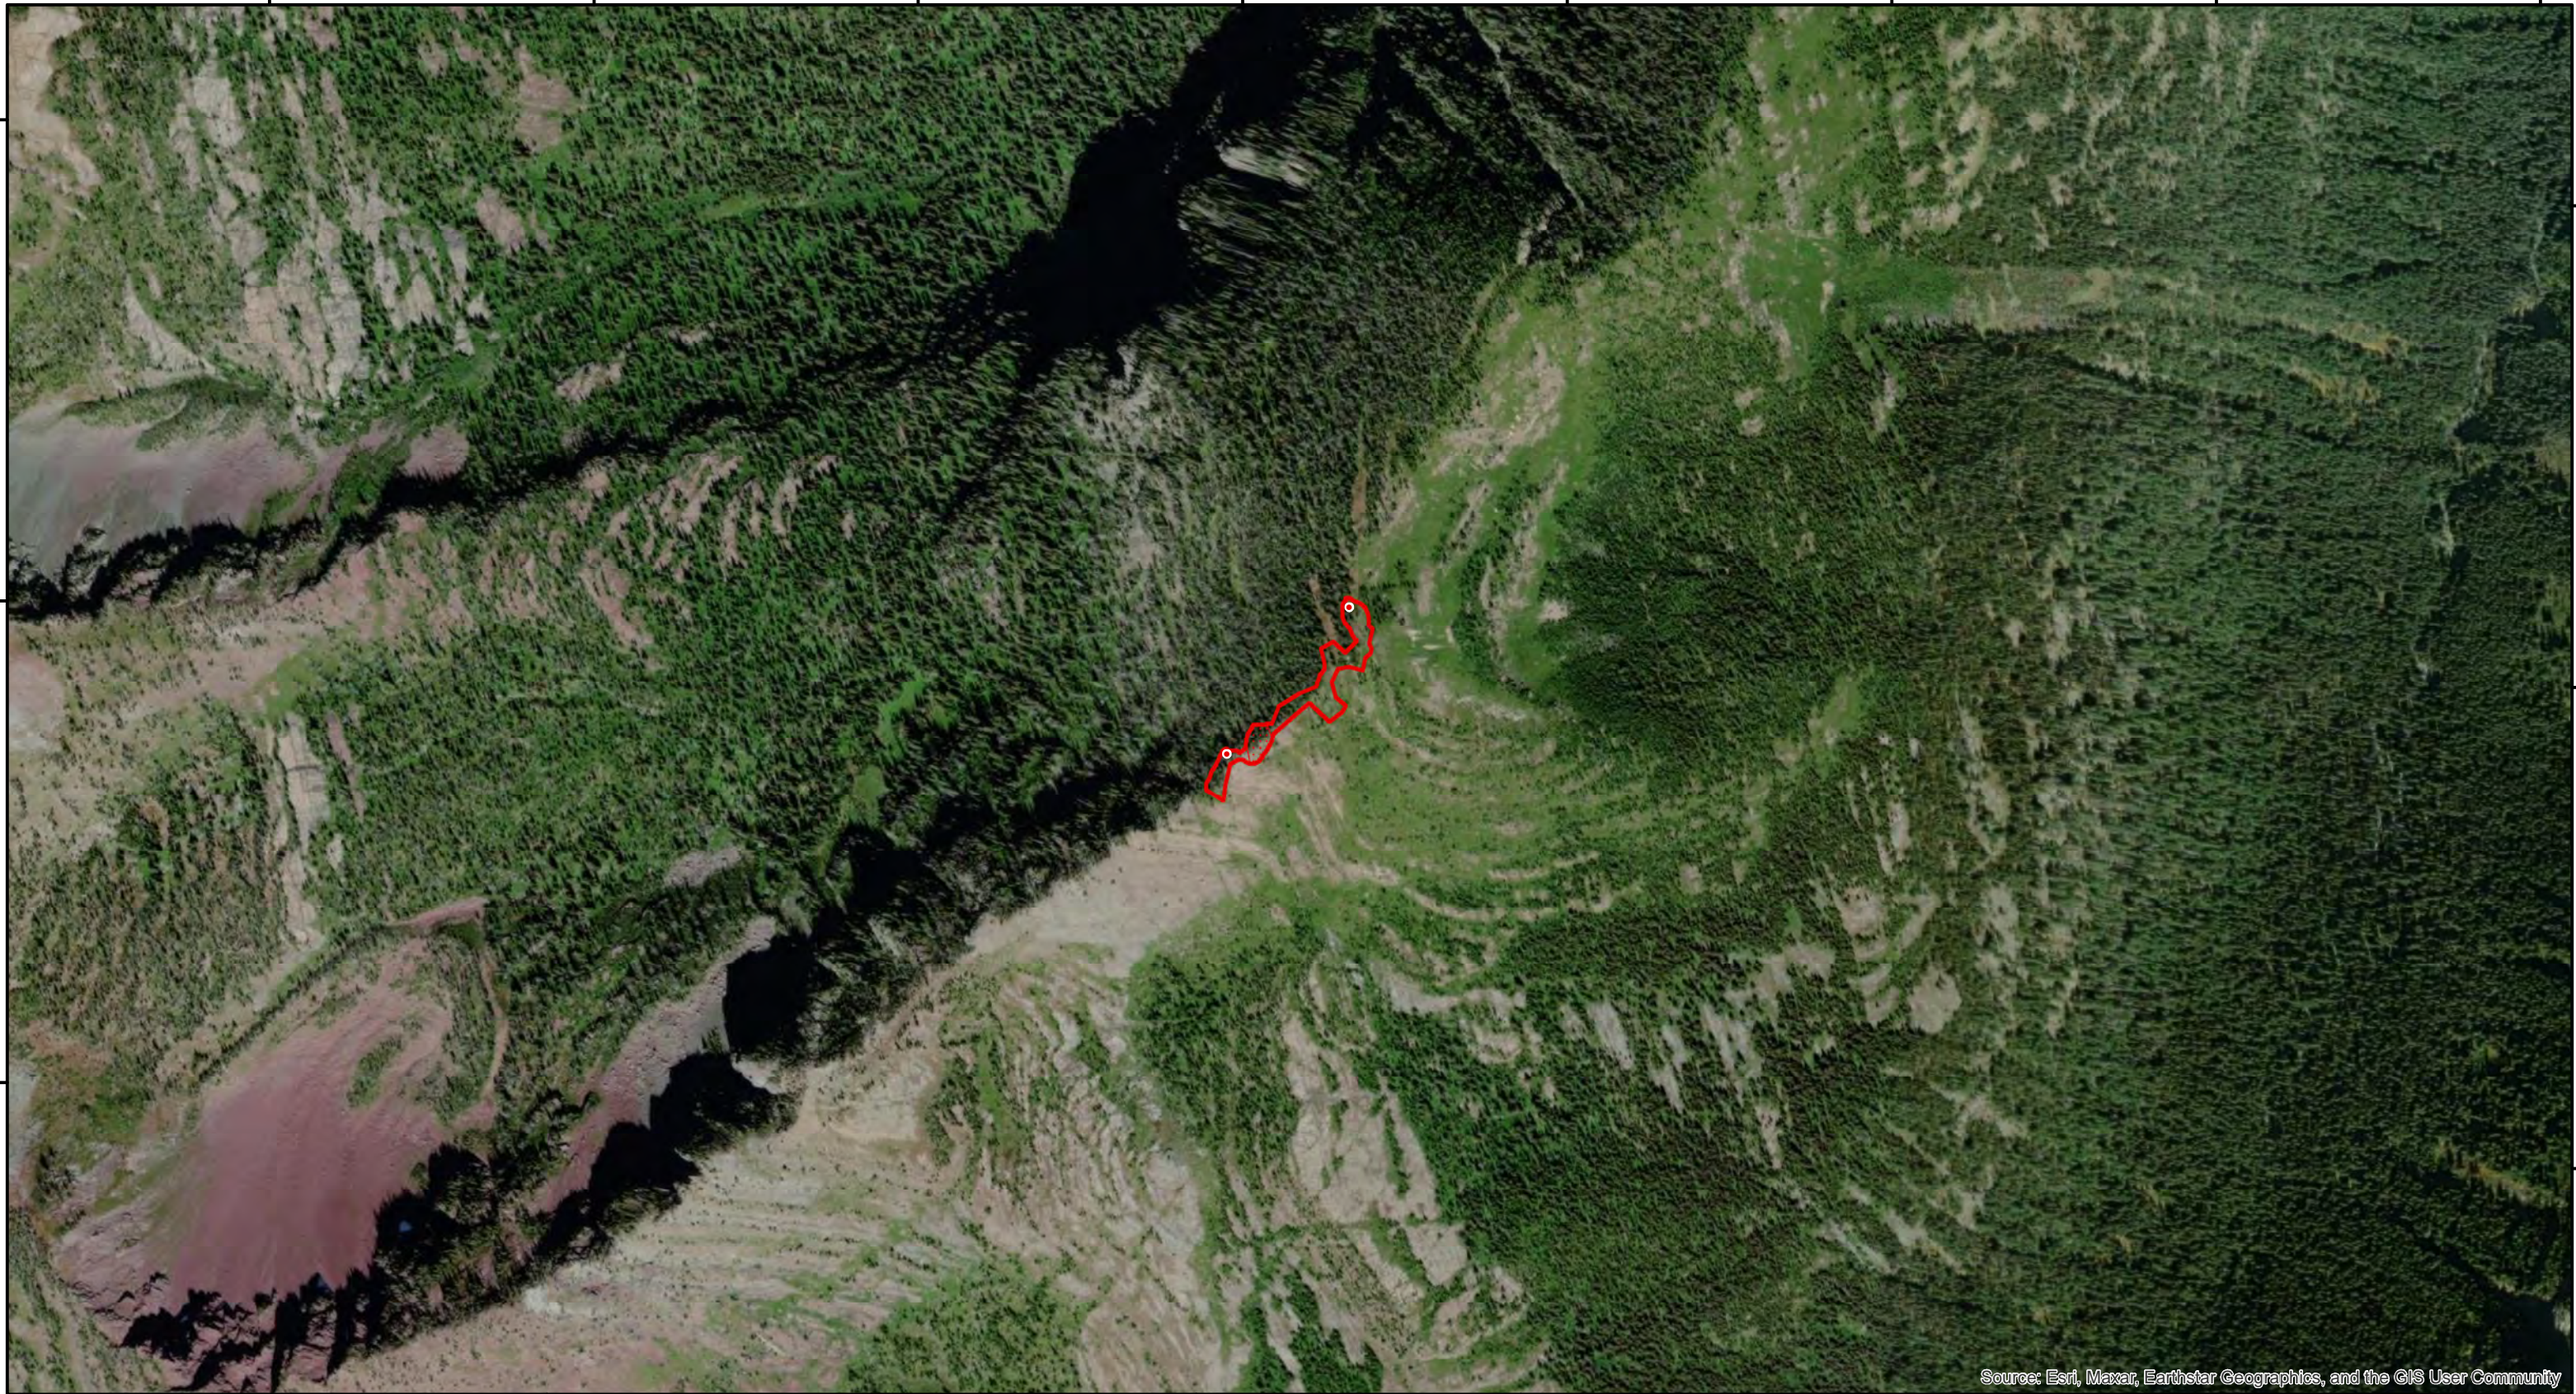

113°37'20"W

113°37'0"W

113°36'40"W

113°36'20"W

113°36'0"W

113°35'40"W

113°35'20"W

113°35'0"W

47°48'0"N

47°47'40"N

47°47'20"N

47°48'0"N

47°47'40"N

47°47'20"N

Source: Esri, Maxar, Earthstar Geographics, and the GIS User Community

**INFRARED MAP  
ALCOVE  
MT-FNF-000508**

Infrared (Interpreted) Acres: 2  
August 17, 2023 @ 2348 MDT

*IRIN: Cheron Ferland  
Duluth, MN  
Nad 83 Zone 12*

0

0.5

1

Miles

-  IR Isolated Heat Source
-  IR Heat Perimeter
-  IR Intense Heat
-  IR Scattered Heat