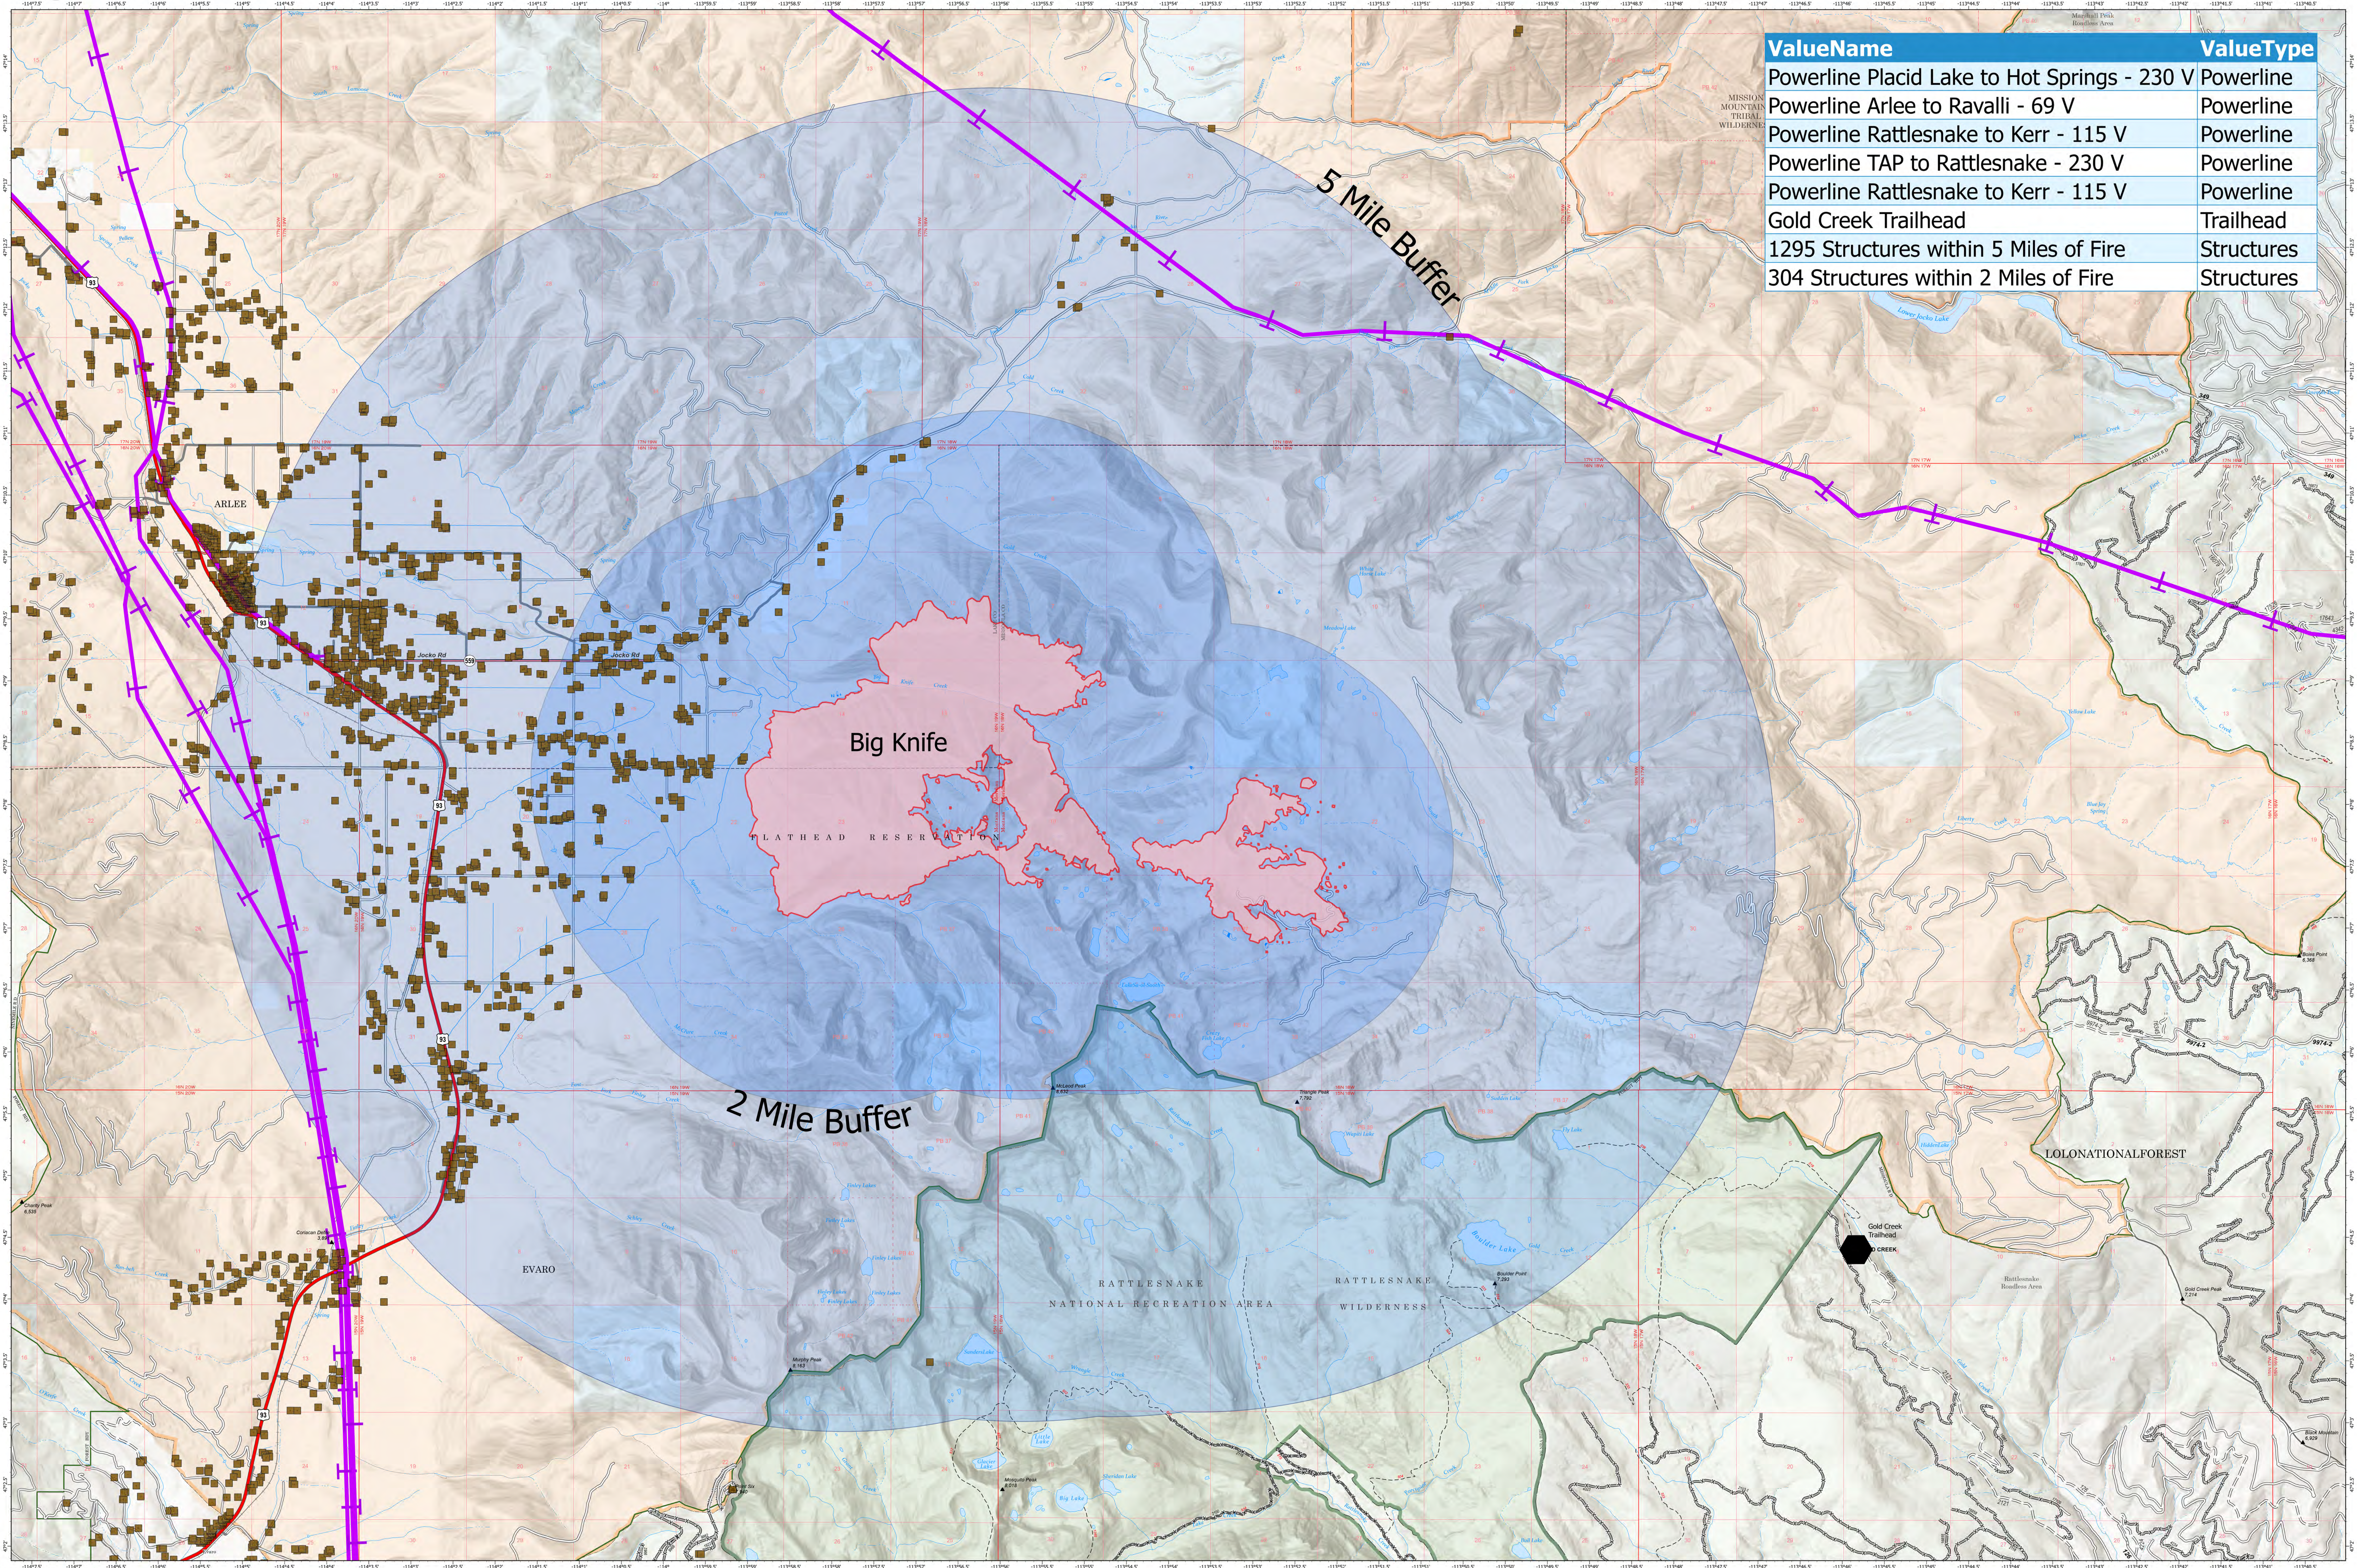

High Value Risk Assessment

8/4/2023

ValueName	ValueType
Powerline Placid Lake to Hot Springs - 230 V	Powerline
Powerline Arlee to Ravalli - 69 V	Powerline
Powerline Rattlesnake to Kerr - 115 V	Powerline
Powerline TAP to Rattlesnake - 230 V	Powerline
Powerline Rattlesnake to Kerr - 115 V	Powerline
Gold Creek Trailhead	Trailhead
1295 Structures within 5 Miles of Fire	Structures
304 Structures within 2 Miles of Fire	Structures

**Big Knife
MT-FHA-000094**

Fire Perimeter as of
08/03/2023 2057 hrs
4,412 Acres

- Structures
- Values at Risk
- Electric Power Transmission Lines
- Wildfire Daily Fire Perimeter