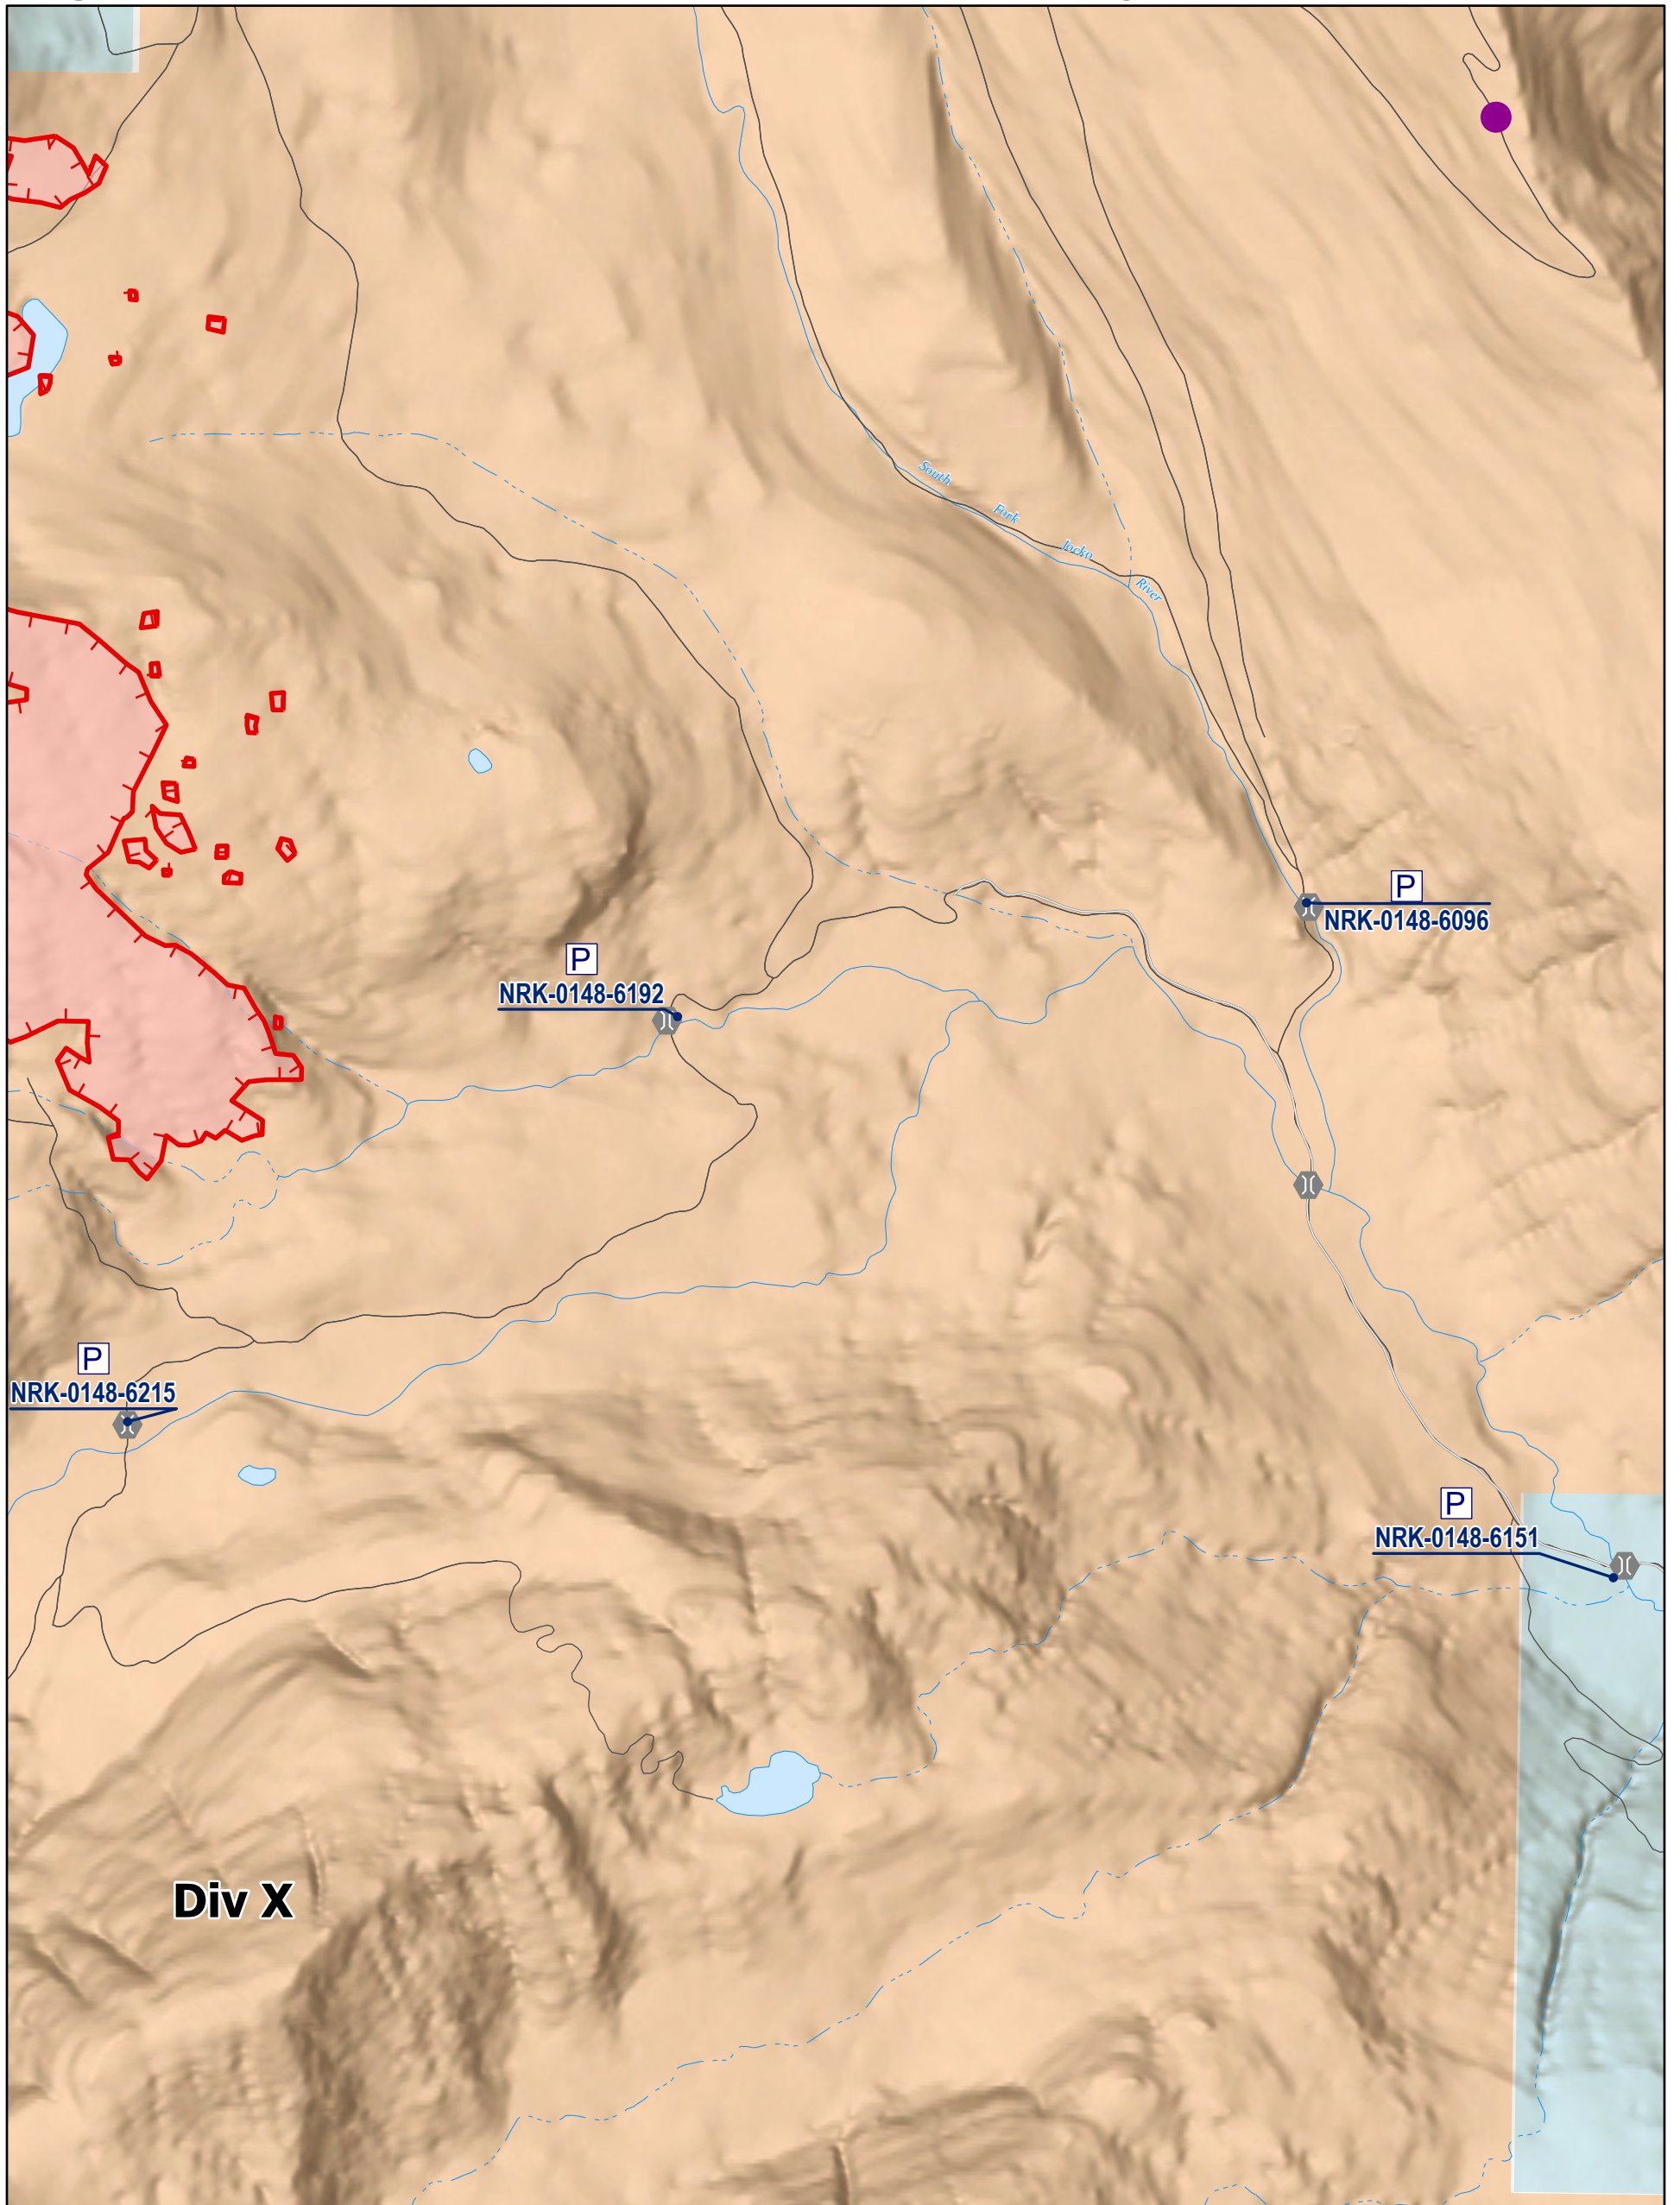

Big Knife Division Z - Accountable Property Map

8/12/2023

Big Knife MT-FHA-000094

Fire Perimeter as of
08/11/2023 2209 hrs
4,952 Acres

- Pump
- Helispot
- Bridge
- Wildfire Daily Fire Perimeter

Big Knife Division Z - Accountable Property List

8/12/2023

Feature Category (Point Type)	Trackable ID	Comments	Latitude WGS84 DDM	Longitude WGS84 DDM
Pump	NRK-0148-6096	Sunny Bridge	47° 07.287' N	113° 50.046' W
Pump	NRK-0148-6151	Burnt Cabin Bridge	47° 06.456' N	113° 49.471' W
Pump	NRK-0148-6192	Lower Crazy Bridge	47° 07.135' N	113° 51.186' W
Pump	NRK-0148-6215	Upper Crazy Bridge	47° 06.622' N	113° 52.174' W