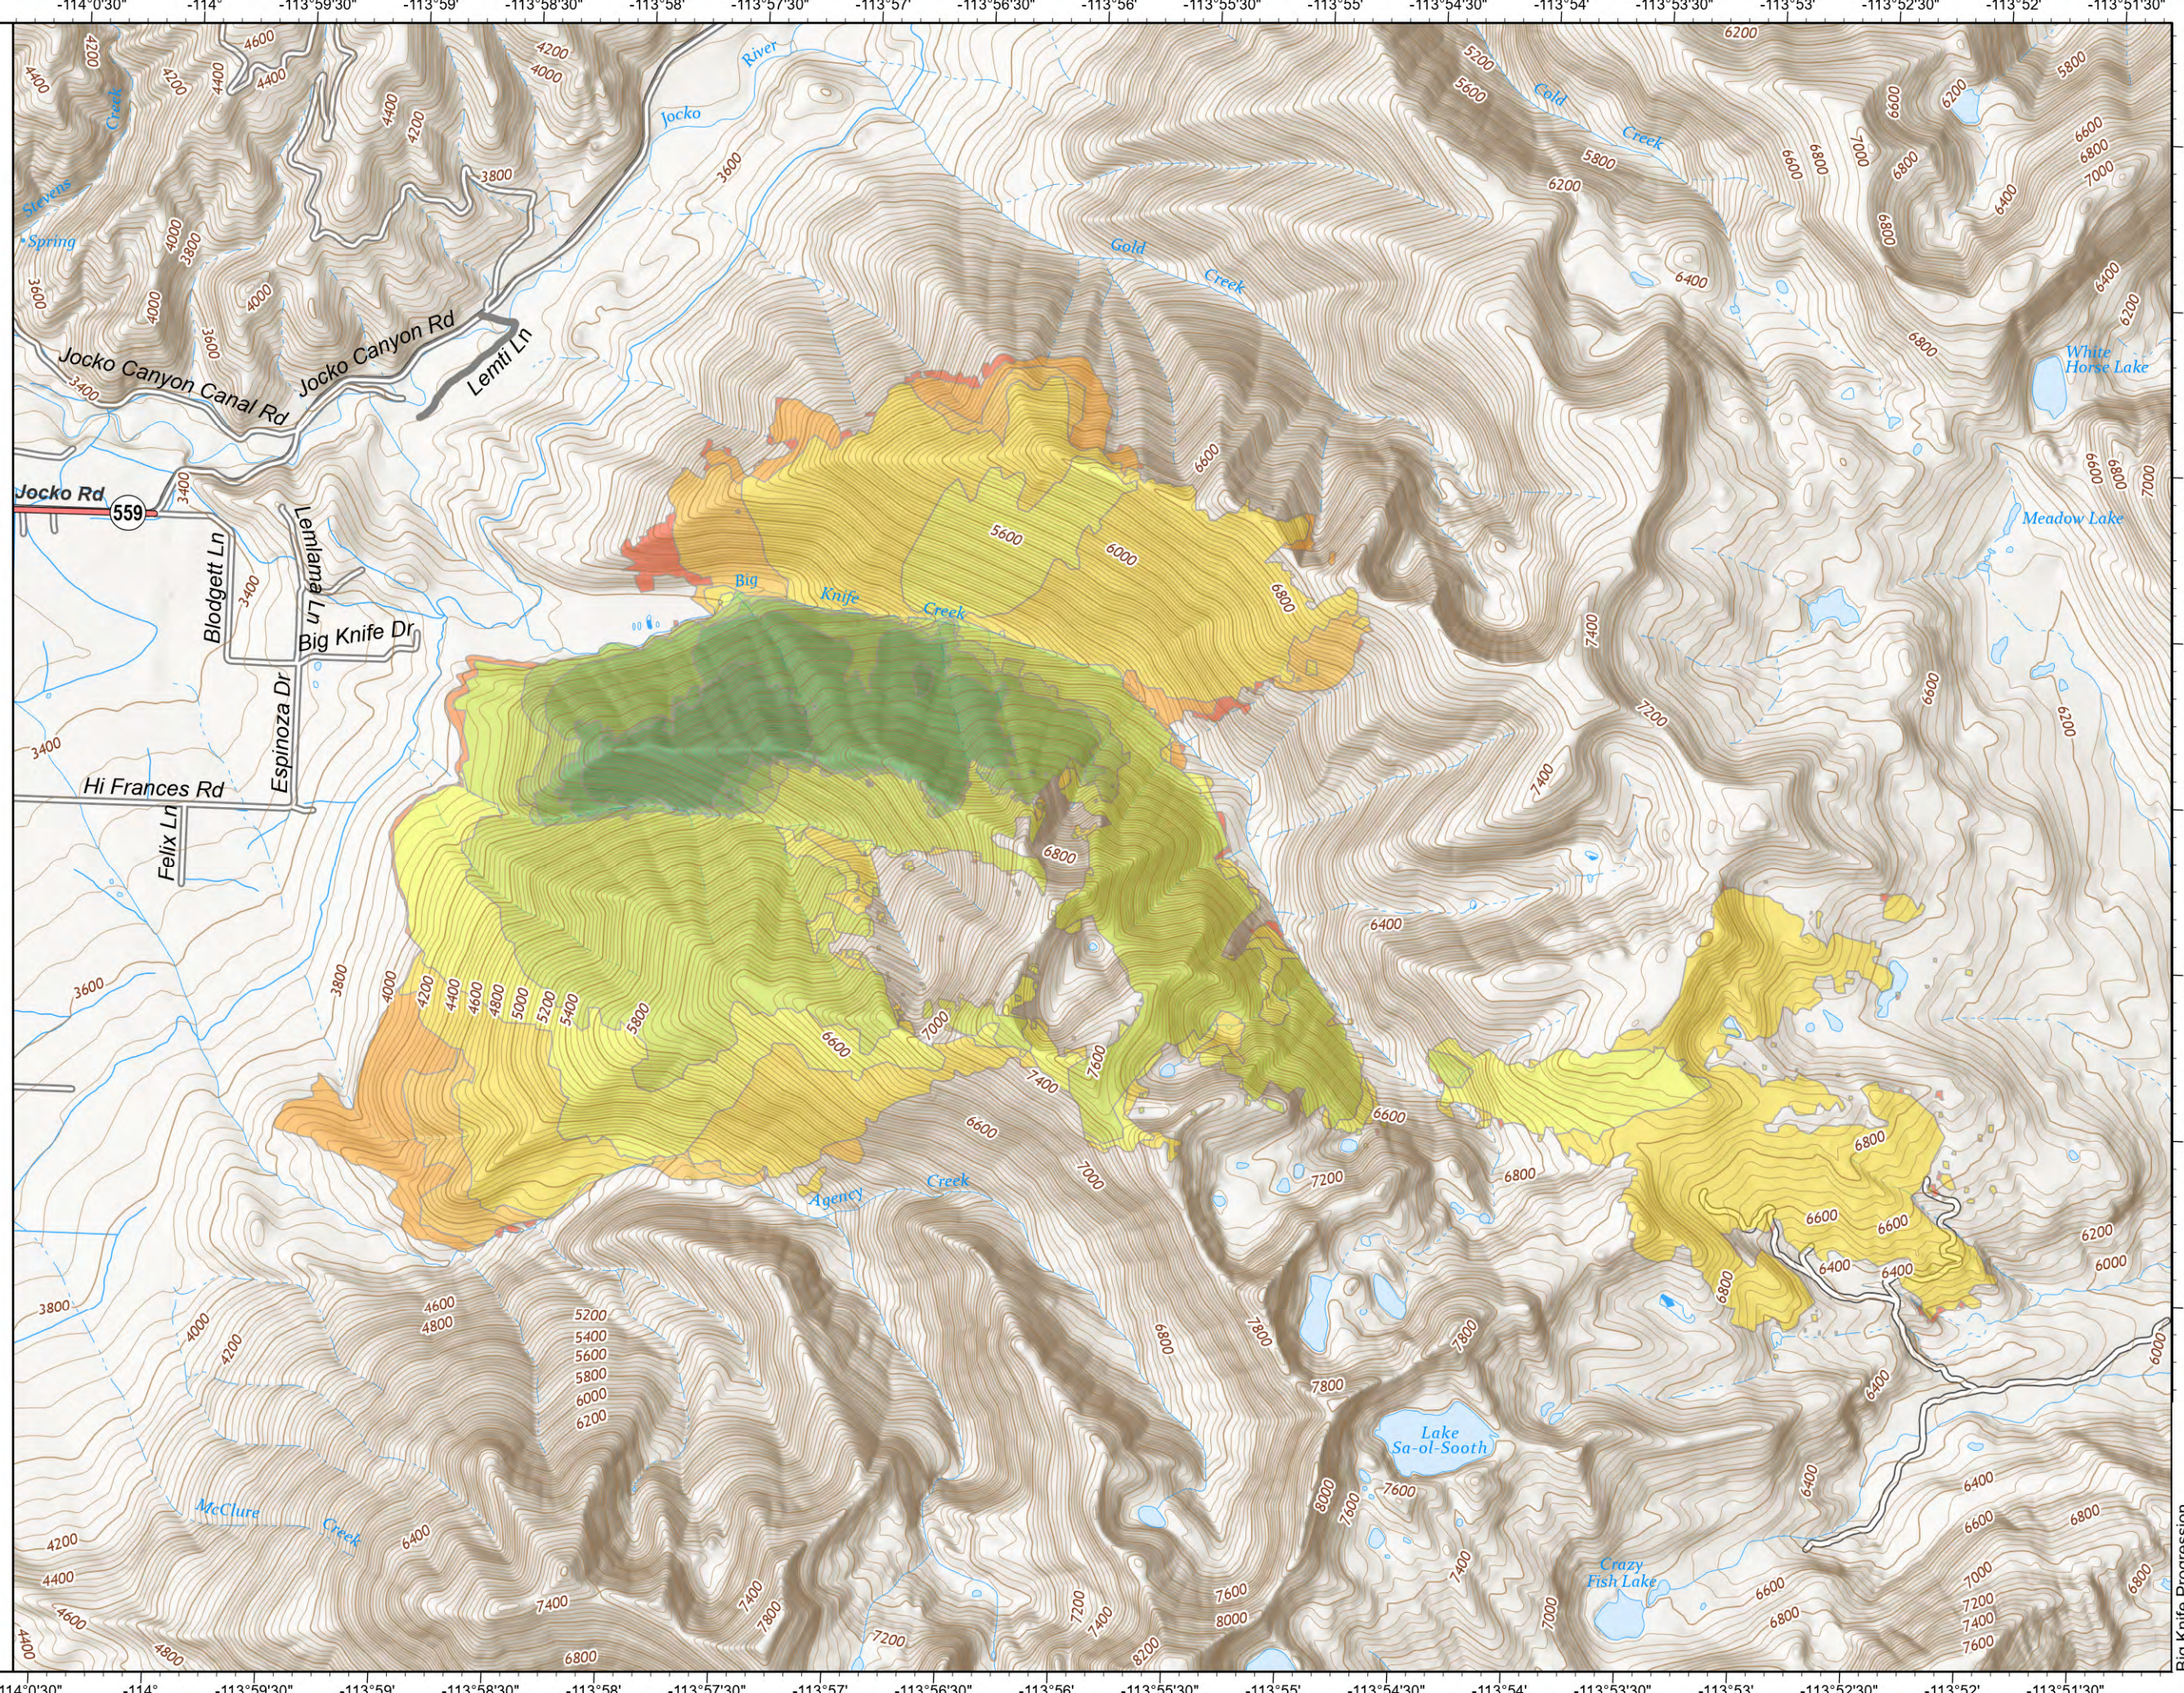

Big Knife Progression

Big Knife
MT-FHA-000094
4,952 acres
8/14/2023

Fire perimeter updated from
Acres from IR and GPS on 08/14/2023

20230726 @ 0109	148ac	+148ac
20230727 @ 0107	416ac	+268ac
20230728 @ 0157	631ac	+215ac
20230729 @ 0016	721ac	+90ac
20230801 @ 0021	1,991ac	+1,270ac
20230802 @ 0125	2,710ac	+719ac
20230804 @ 0430	4,412ac	+1,702ac
20230805 @ 0442	4,635ac	+223ac
20230807 @ 0749	4,863ac	+228ac
20230809 @ 1924	4,877ac	+14ac
20230814 @ 0639	4,927ac	+50ac

Big Knife Progression