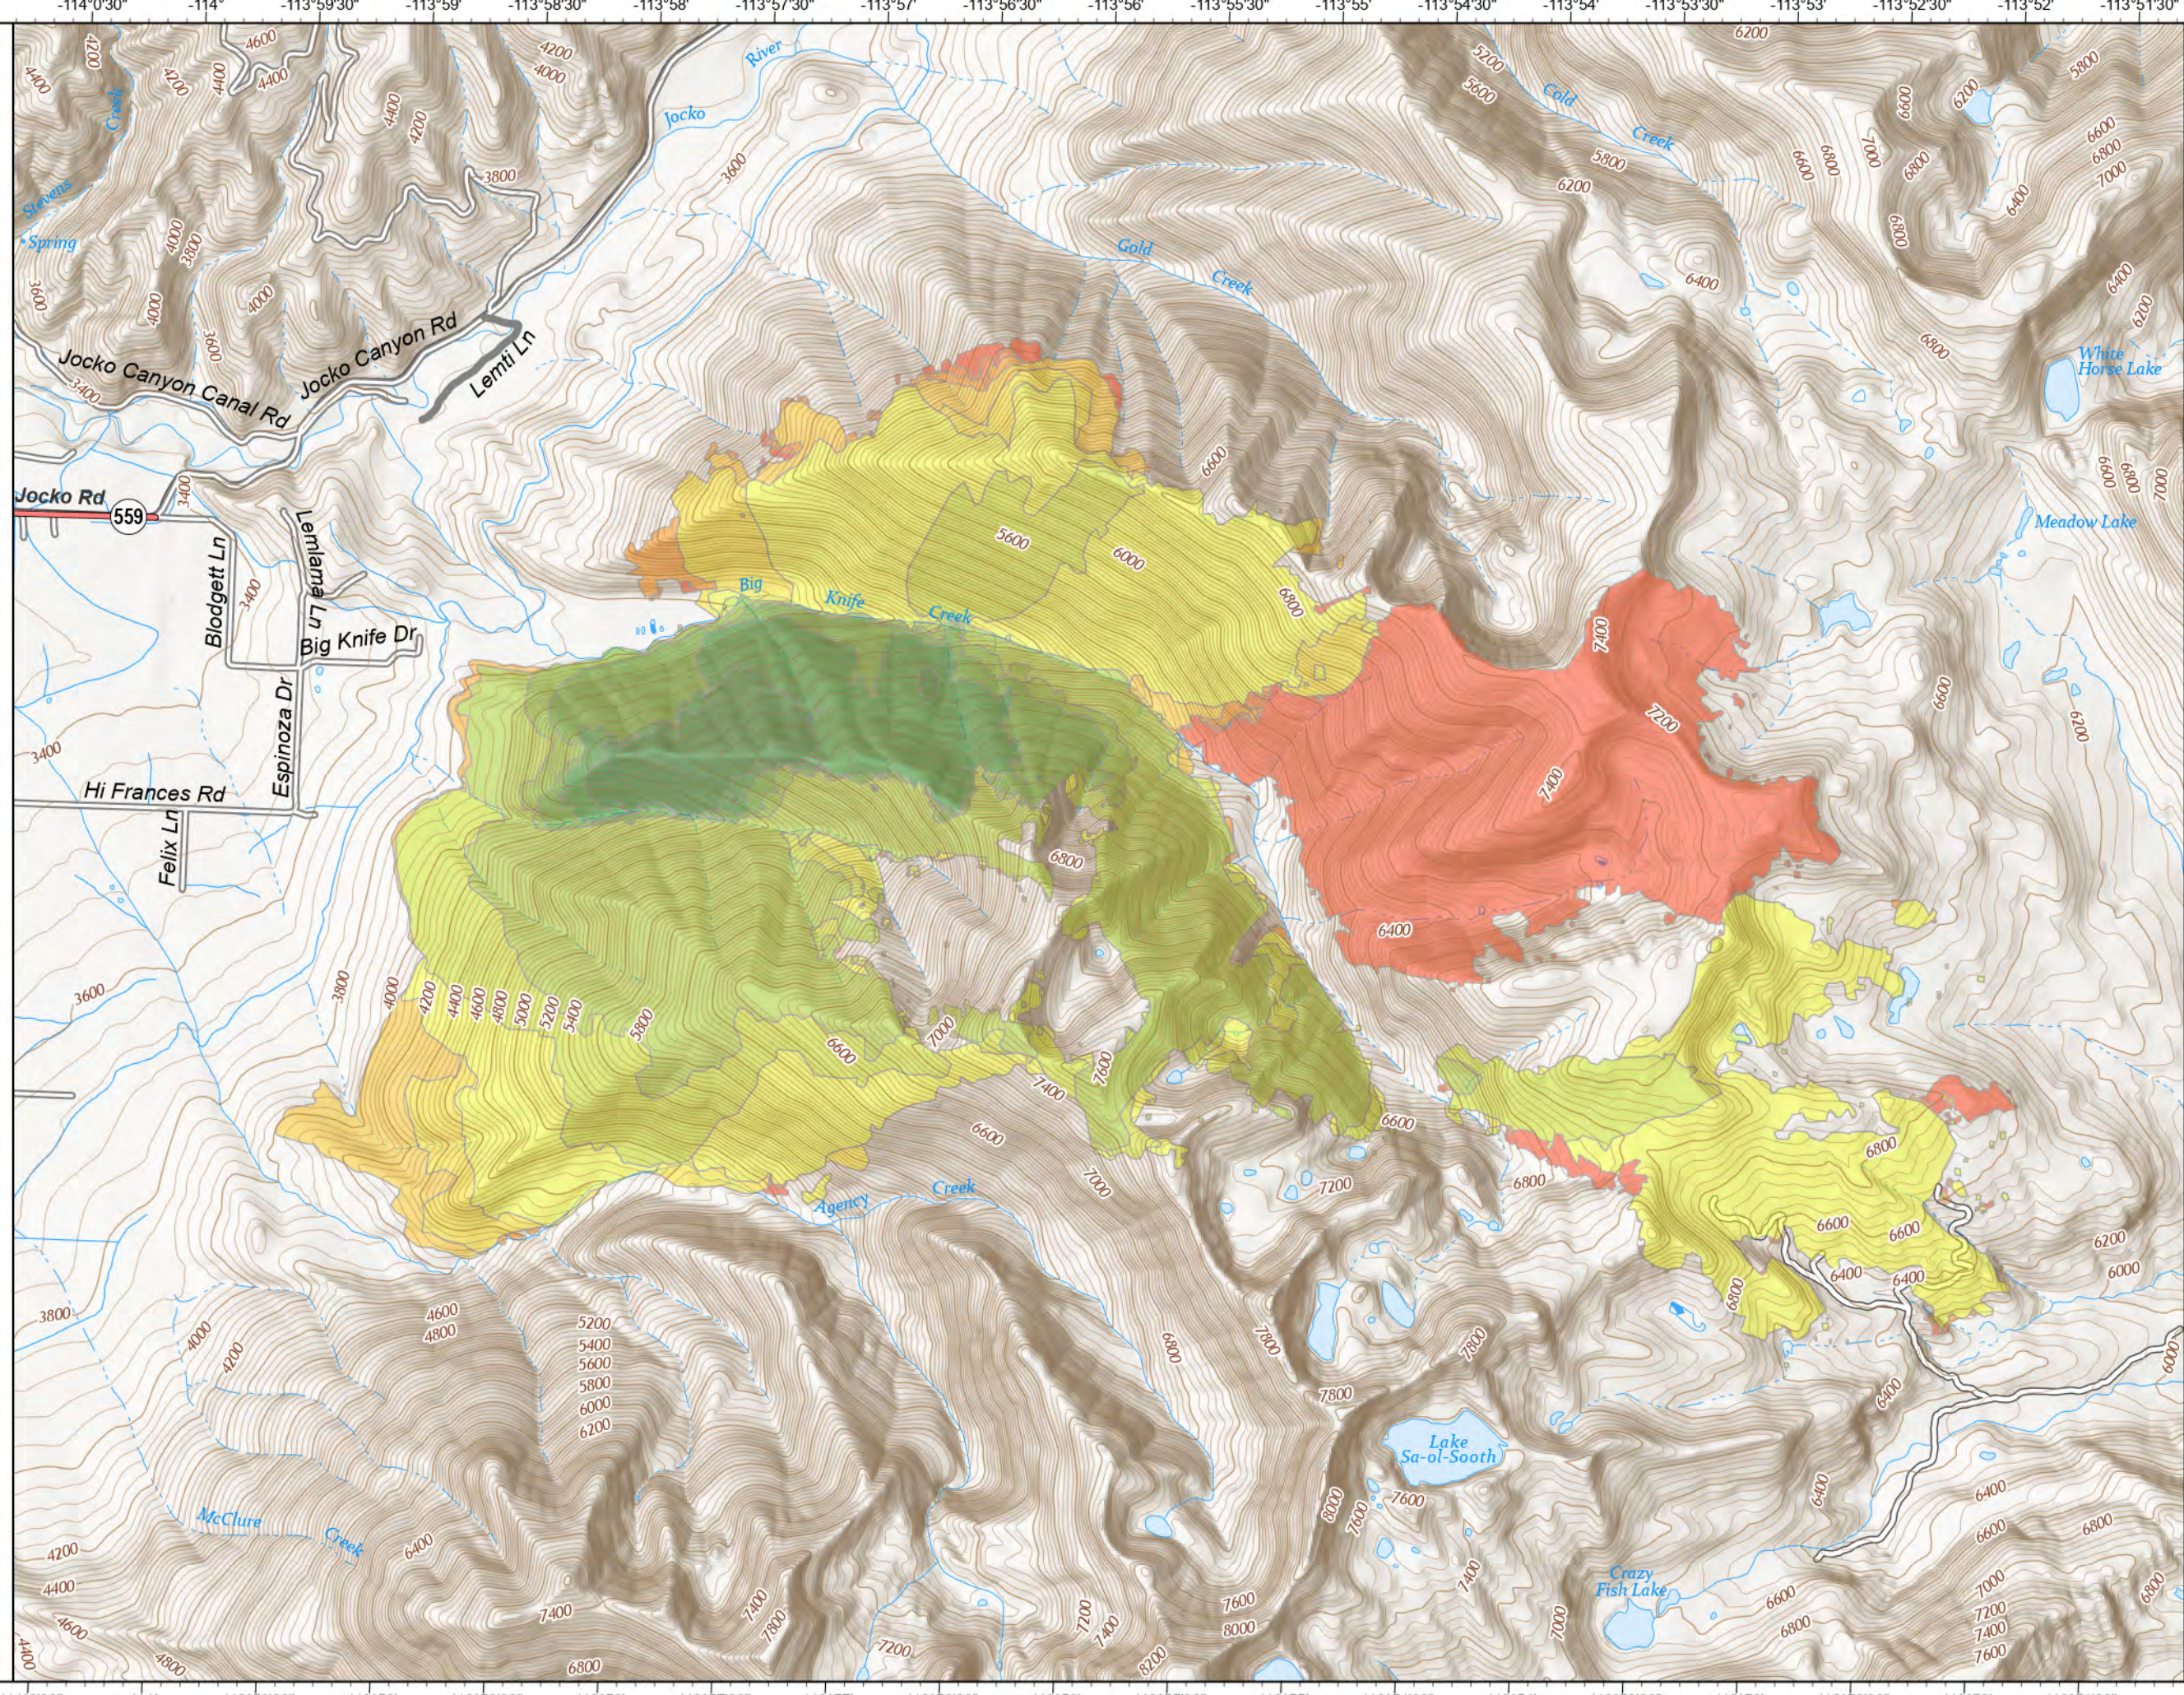

Big Knife Progression

Big Knife
 MT-FHA-000094
 6,106 acres
 8/16/2023

Fire perimeter updated from
 Acres from IR and GPS on 08/15/2023

20230726 @ 0109	148ac	+148ac
20230727 @ 0107	416ac	+268ac
20230728 @ 0157	631ac	+215ac
20230729 @ 0016	721ac	+90ac
20230801 @ 0021	1,991ac	+1,270ac
20230802 @ 0125	2,710ac	+719ac
20230804 @ 0430	4,412ac	+1,702ac
20230805 @ 0442	4,635ac	+223ac
20230807 @ 0749	4,863ac	+228ac
20230809 @ 1924	4,877ac	+14ac
20230814 @ 0639	4,927ac	+50ac
20230815 @ 0927	4,943ac	+16ac
20230816 @ 0547	6,106ac	+1,163ac

N
 W E
 S
 Northern Rockies
 Complex Incident
 Management Team 3
 8/16/2023 0611
 North American 1983
 Datum, Lat/Long Grid

Big Knife Progression