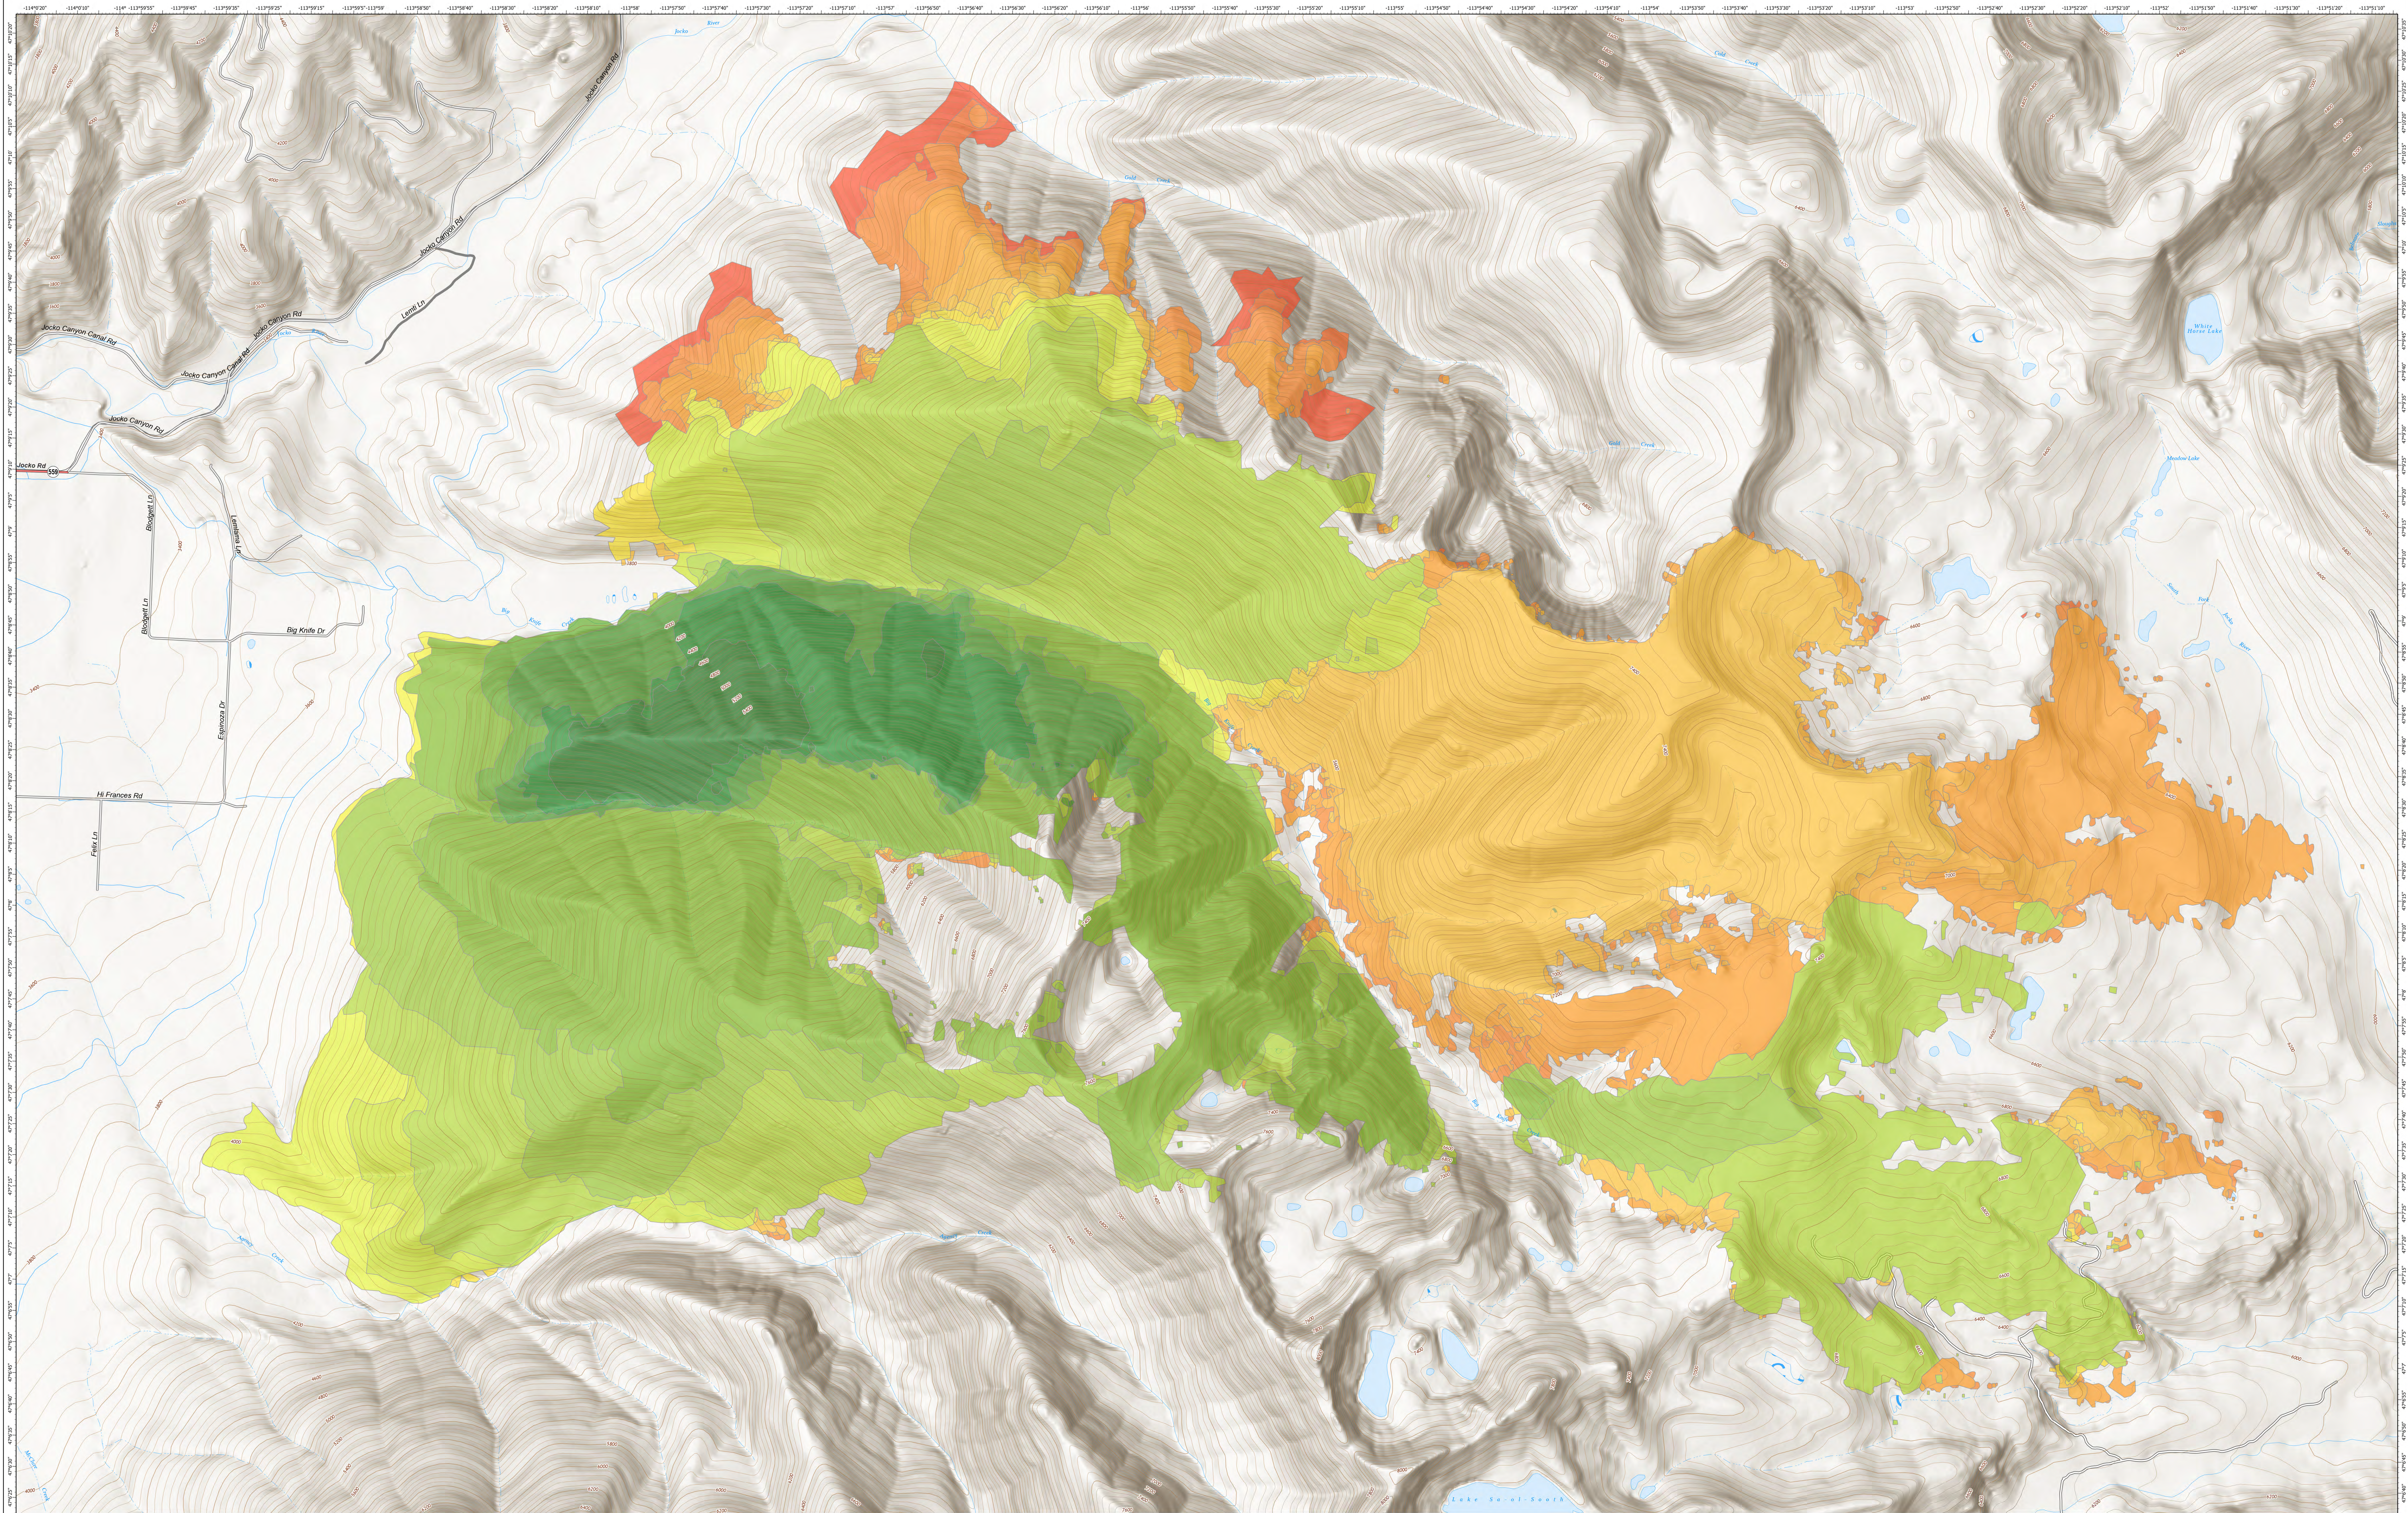

Big Knife Progression

08/21/2023

20230726 @ 0109	148ac	+148ac	20230804 @ 0430	4,412ac	+1,702ac	20230816 @ 0547	6,106ac	+1,163ac
20230727 @ 0107	416ac	+268ac	20230805 @ 0442	4,635ac	+223ac	20230817 @ 1720	6,275ac	+169ac
20230728 @ 0157	631ac	+215ac	20230807 @ 0749	4,862ac	+227ac	20230818 @ 0713	6,958ac	+683ac
20230729 @ 0016	721ac	+90ac	20230809 @ 1924	4,877ac	+15ac	20230819 @ 0648	7,132ac	+174ac
20230801 @ 0021	1,991ac	+1,270ac	20230814 @ 0639	4,927ac	+50ac	20230819 @ 2157	7,150ac	+18ac
20230802 @ 0125	2,710ac	+719ac	20230815 @ 0927	4,943ac	+16ac	20230820 @ 1353	7,250ac	+100ac

Northern Rockies Incident Management Team 8
8/20/2023 2221
North American 1983 Datum,
Lat/Long Grid

Big Knife Progression

Big Knife
MT-FHA-000094
7,250 acres
Fire perimeter updated from
Acrs from IR and GPS on 08/20/2023