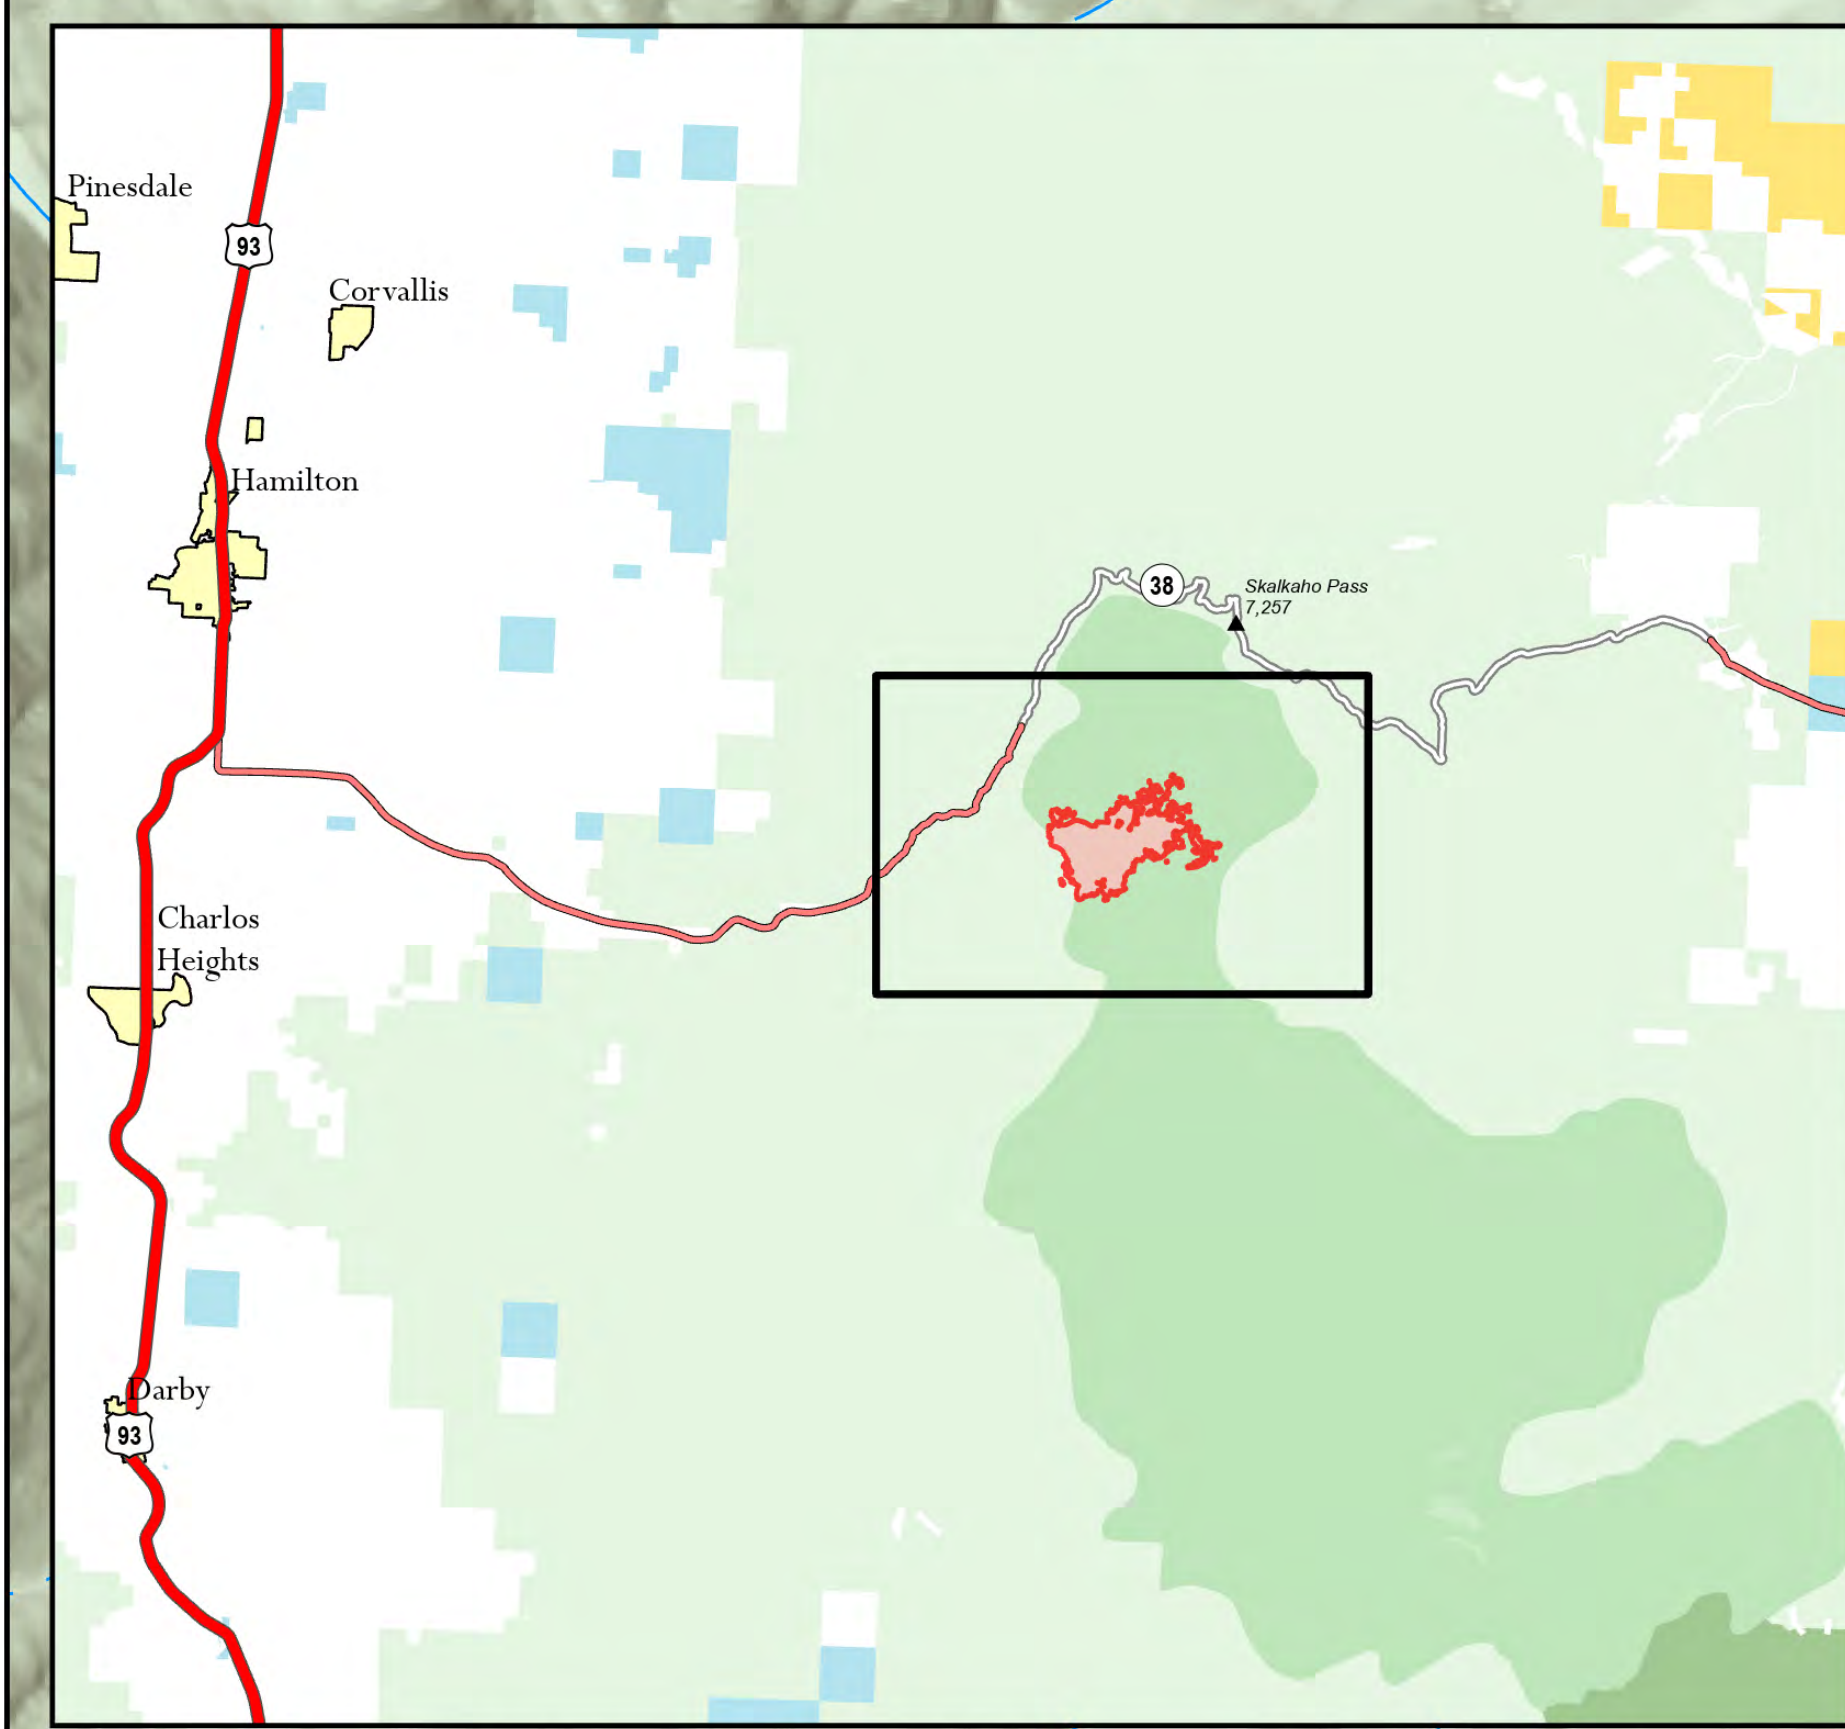

Bowles Creek Fire Progression

Dark Blue	7/21/2023 8:40:00 PM
Teal	7/22/2023 3:00:00 PM
Light Green	7/23/2023 11:29:00 PM
Yellow	7/25/2023 12:26:00 AM
Orange	7/26/2023 12:46:00 AM
Red	7/27/2023 12:45:00 AM
Red	7/29/2023 12:14:00 AM

Progression
 Bowles Creek
 MT-BDF-006210
 1714 acres
 7/30/2023

- Wildfire Daily Fire Perimeter
- Secondary Highway
- State Road (Dirt)
- USFS Roadless Areas
- FS Wilderness Study Area Boundary
- Forest Service Land

Remote Incident Support Team
 7/30/2023 2223
 North American 1983 Datum
 Lat/Long Grid

Progression