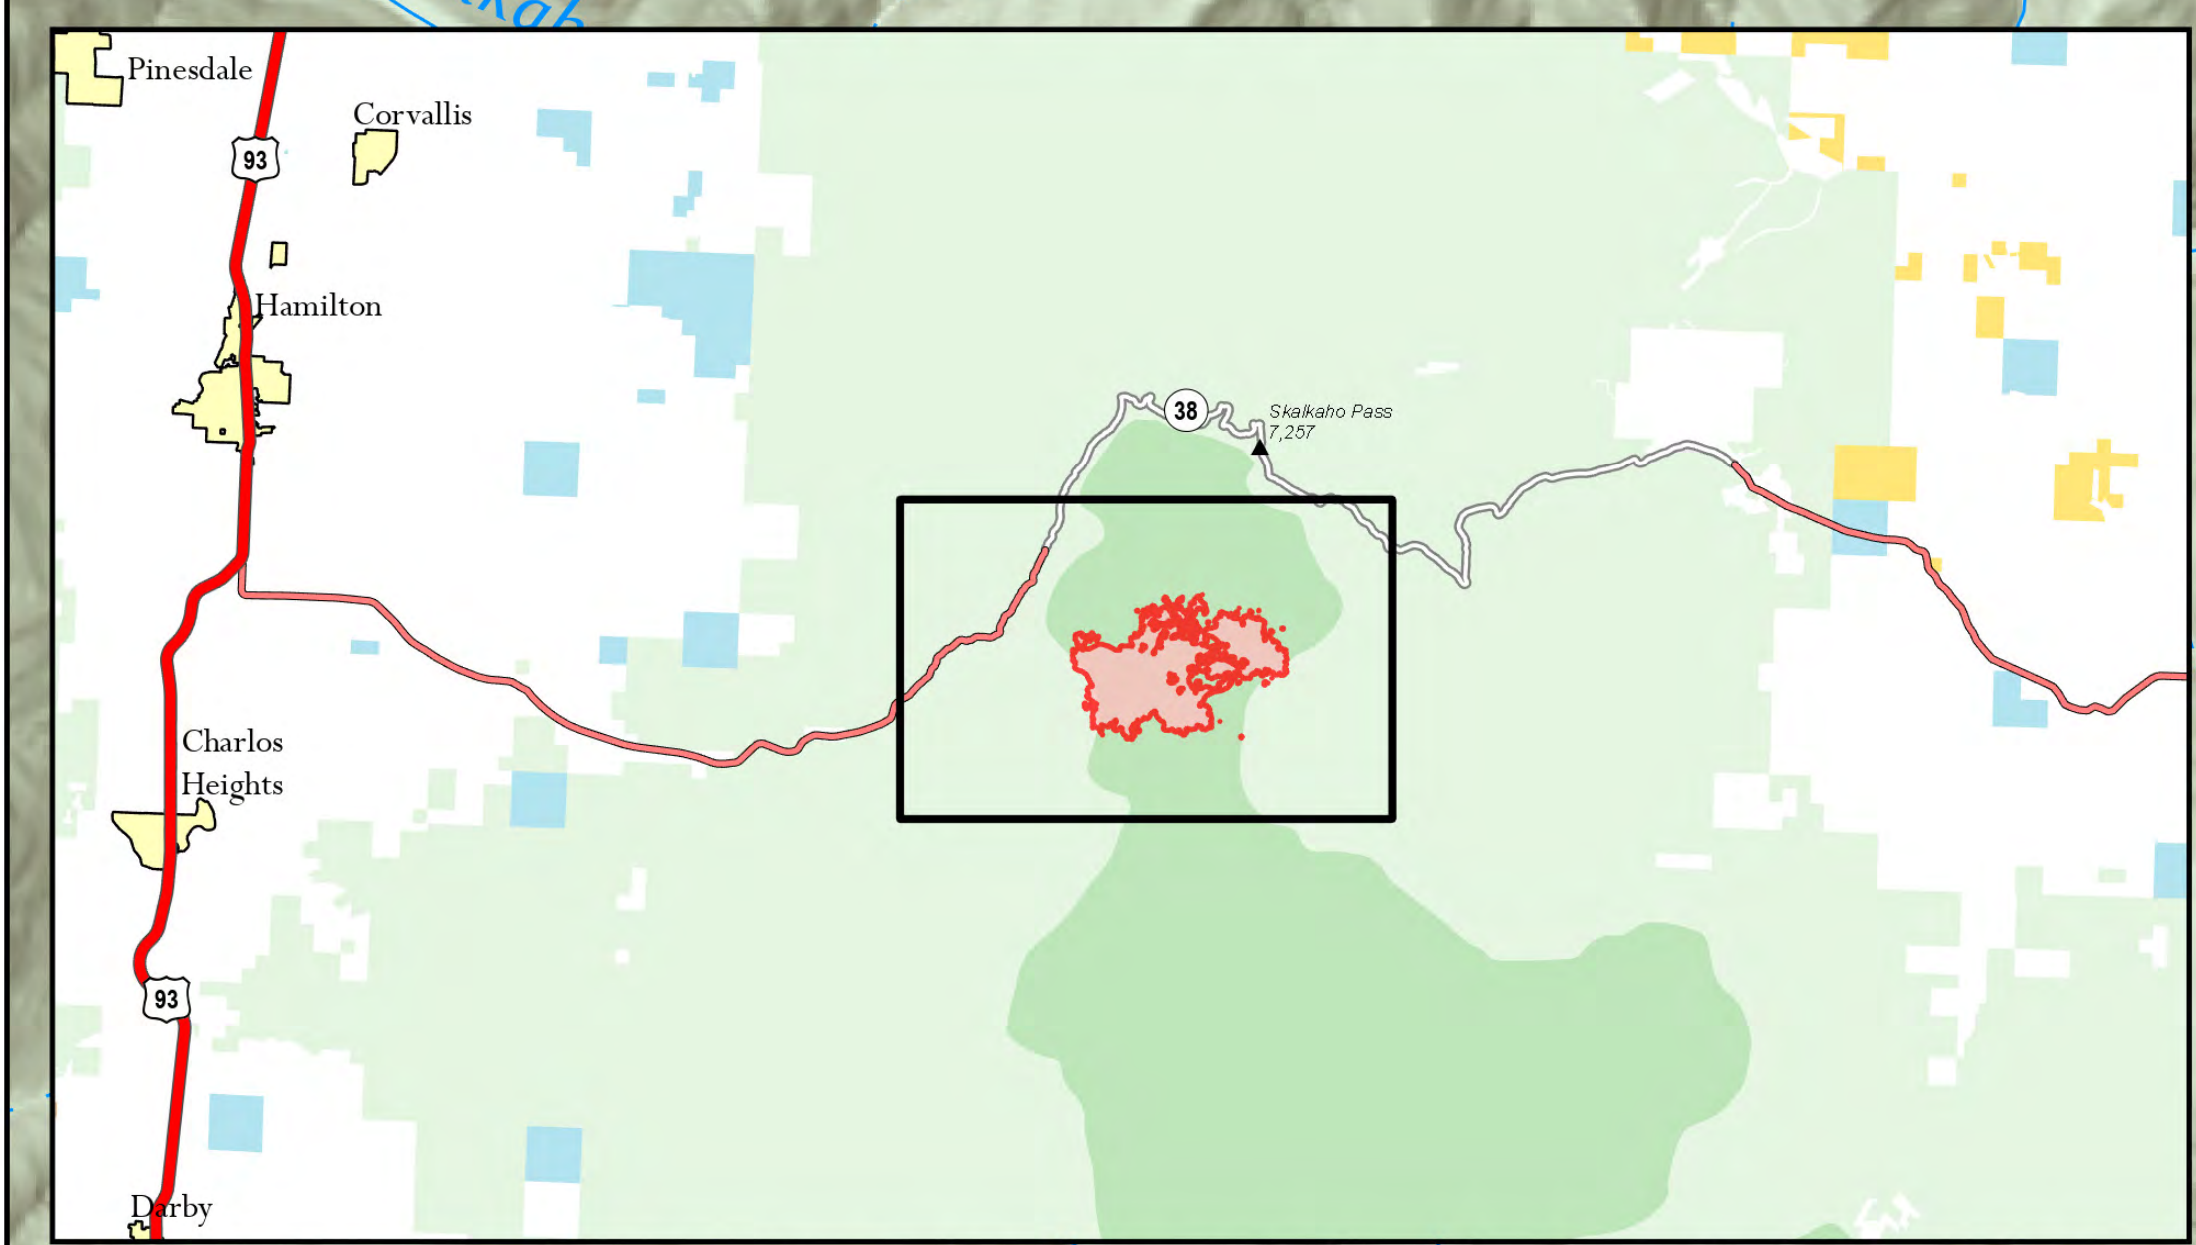

**Bowles Creek Fire Progression**

Dark Blue	7/21/2023 8:40:00 PM
Teal	7/22/2023 3:00:00 PM
Green	7/23/2023 11:29:00 PM
Light Green	7/25/2023 12:26:00 AM
Yellow-Green	7/26/2023 12:46:00 AM
Yellow	7/27/2023 12:45:00 AM
Orange	7/29/2023 12:14:00 AM
Dark Orange	8/1/2023 12:59:00 AM
Red	8/1/2023 11:06:00 PM

**Progression**  
 Bowles Creek  
 MT-BDF-006210  
 3,213 acres  
 8/2/2023

- Wildfire Daily Fire Perimeter
- Secondary Highway
- State Road (Dirt)
- USFS Roadless Areas
- FS Wilderness Study Area Boundary
- Forest Service Land

Remote Incident Support Team  
 8/2/2023 0511  
 North American 1983 Datum.  
 LatLong Grid

Progression