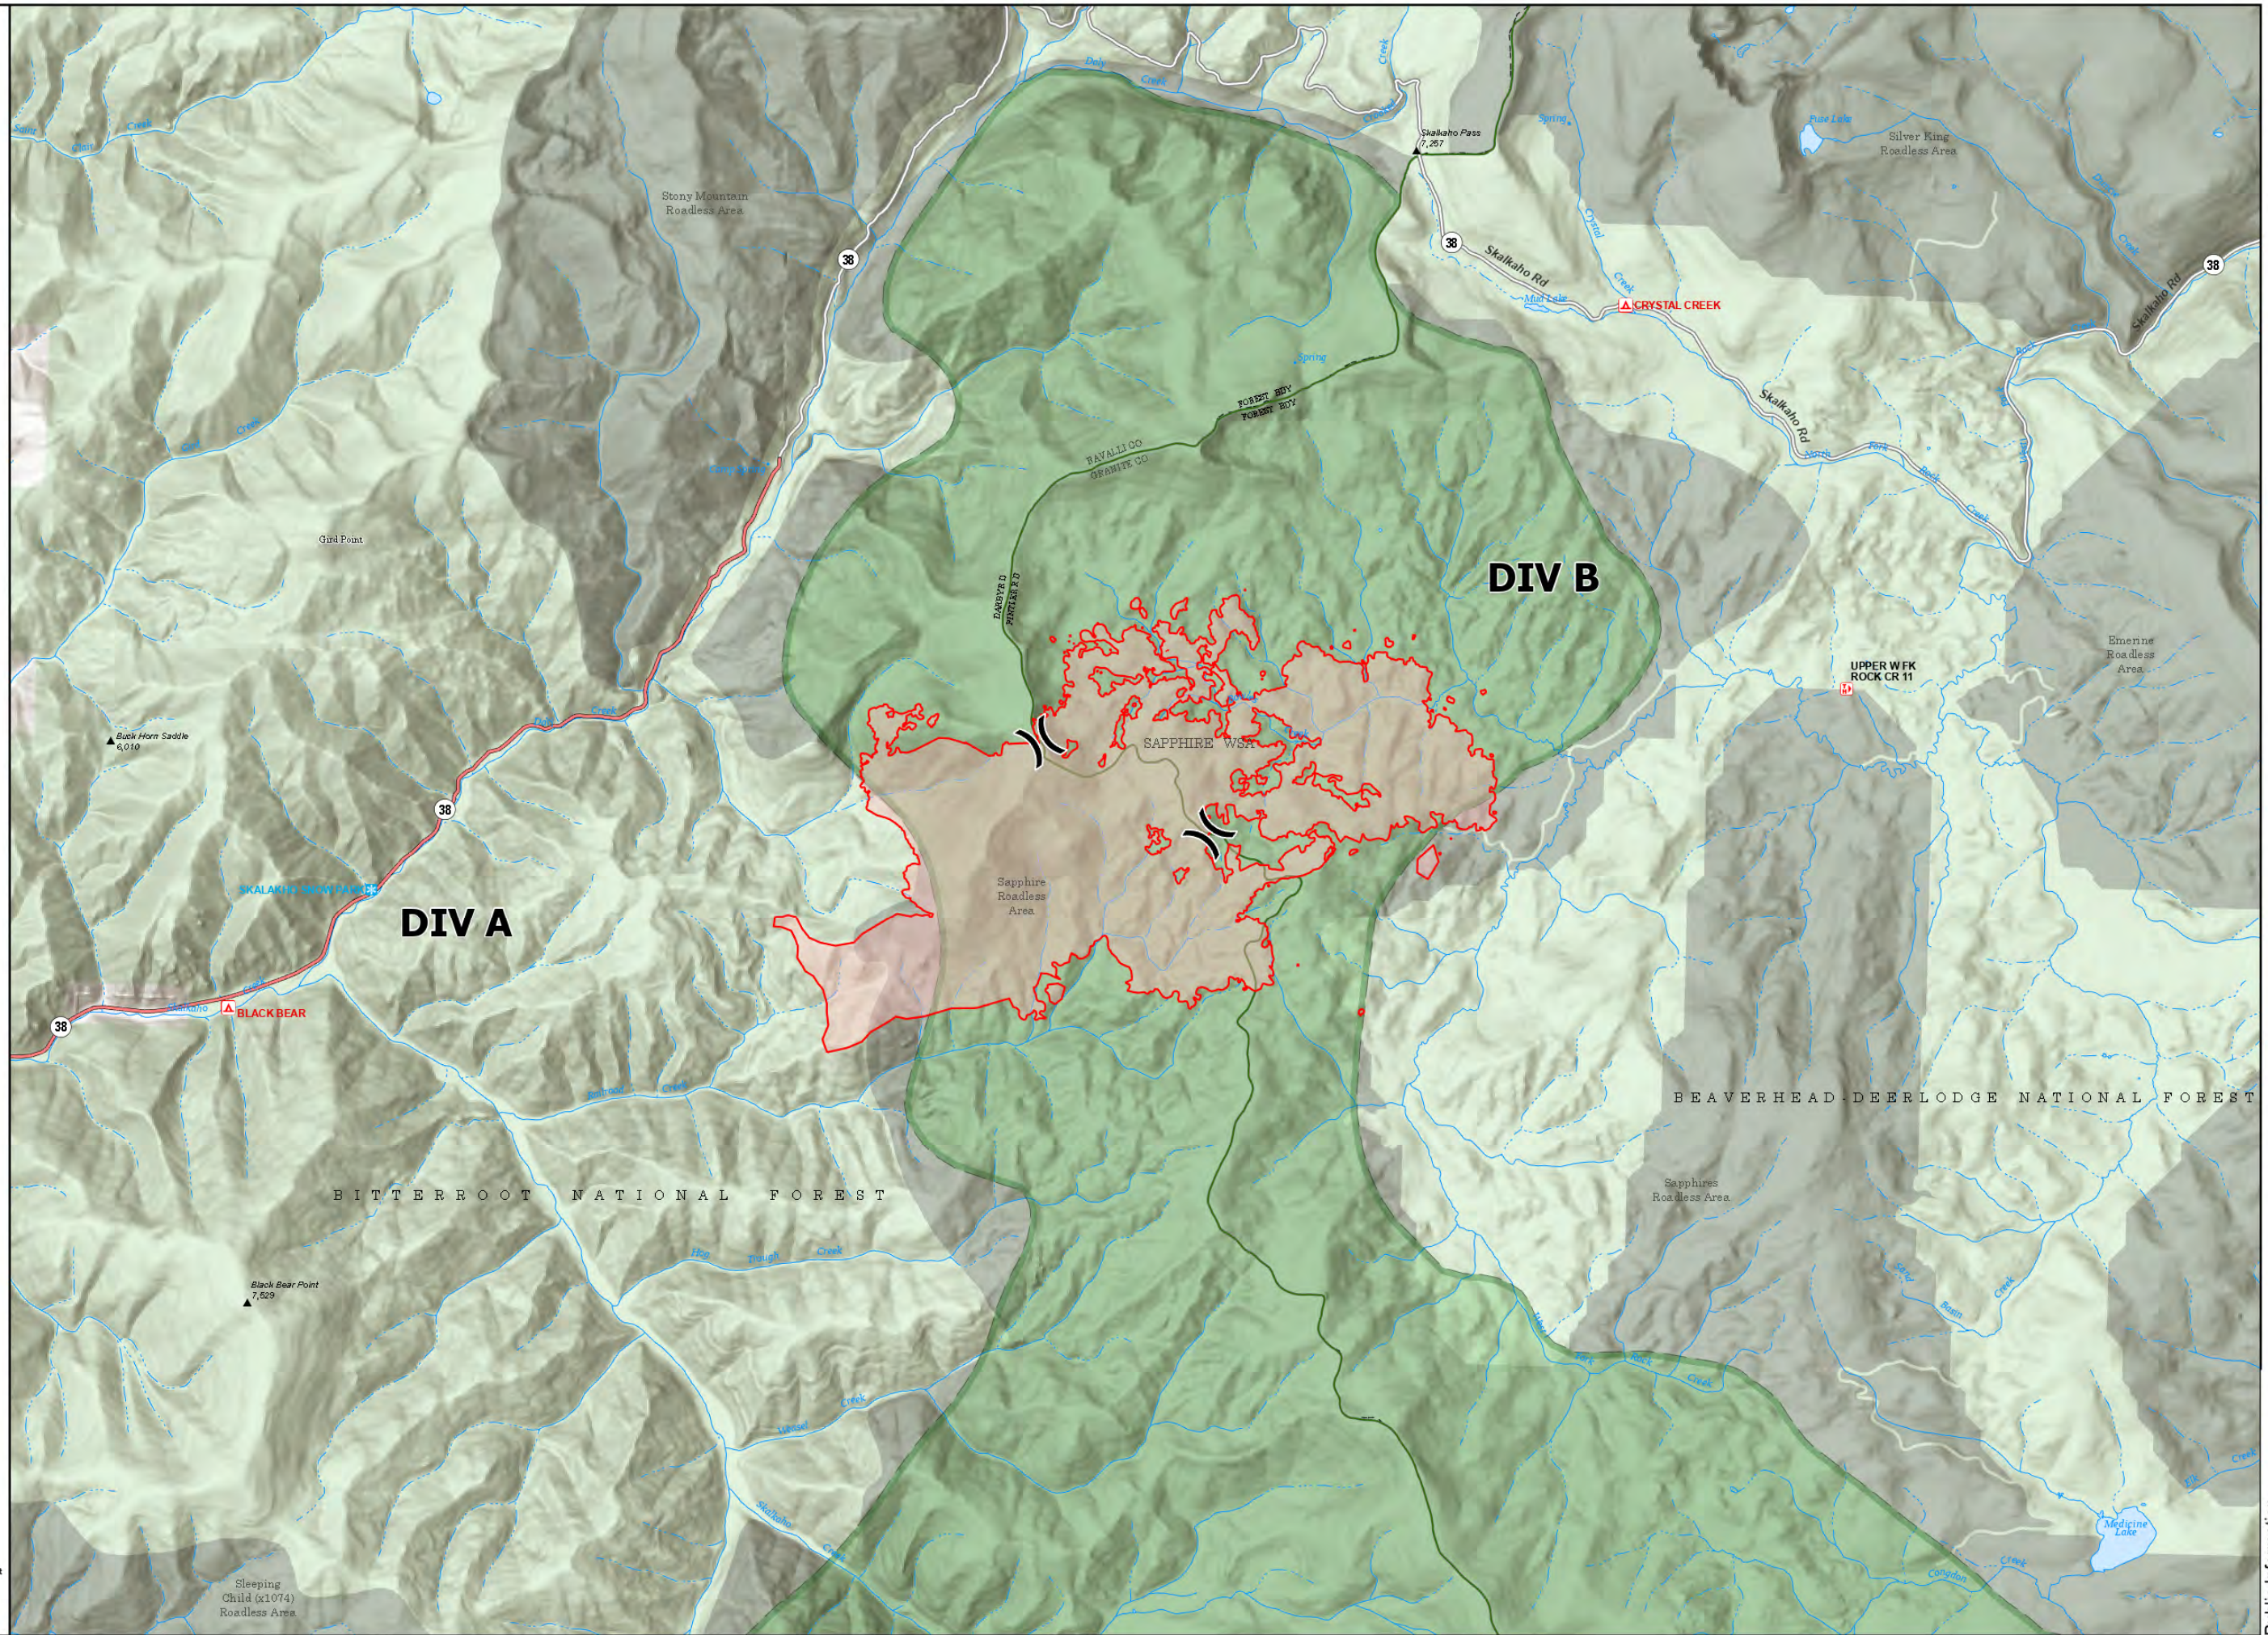

Public Information

Bowles Creek
MT-BDF-006210
3,559 acres
08/06/2023

Fire perimeter updated from
IR and Field Data on 08/05/23 12:54hrs

- ⌘ Division Break
- 🔴 Wildfire Daily Fire Perimeter
- 🛣️ Secondary Highway
- 🛣️ State Road (Dirt)
- 🏠 USFS Roadless Areas
- 🌲 FS Wilderness Study Area Boundary
- 🌲 Forest Service Land

Remote Incident Support
Team
8/5/2023 19:59
North American 1983
Datum: LatLong Grid

Sleeping
Child (x1074)
Roadless Area