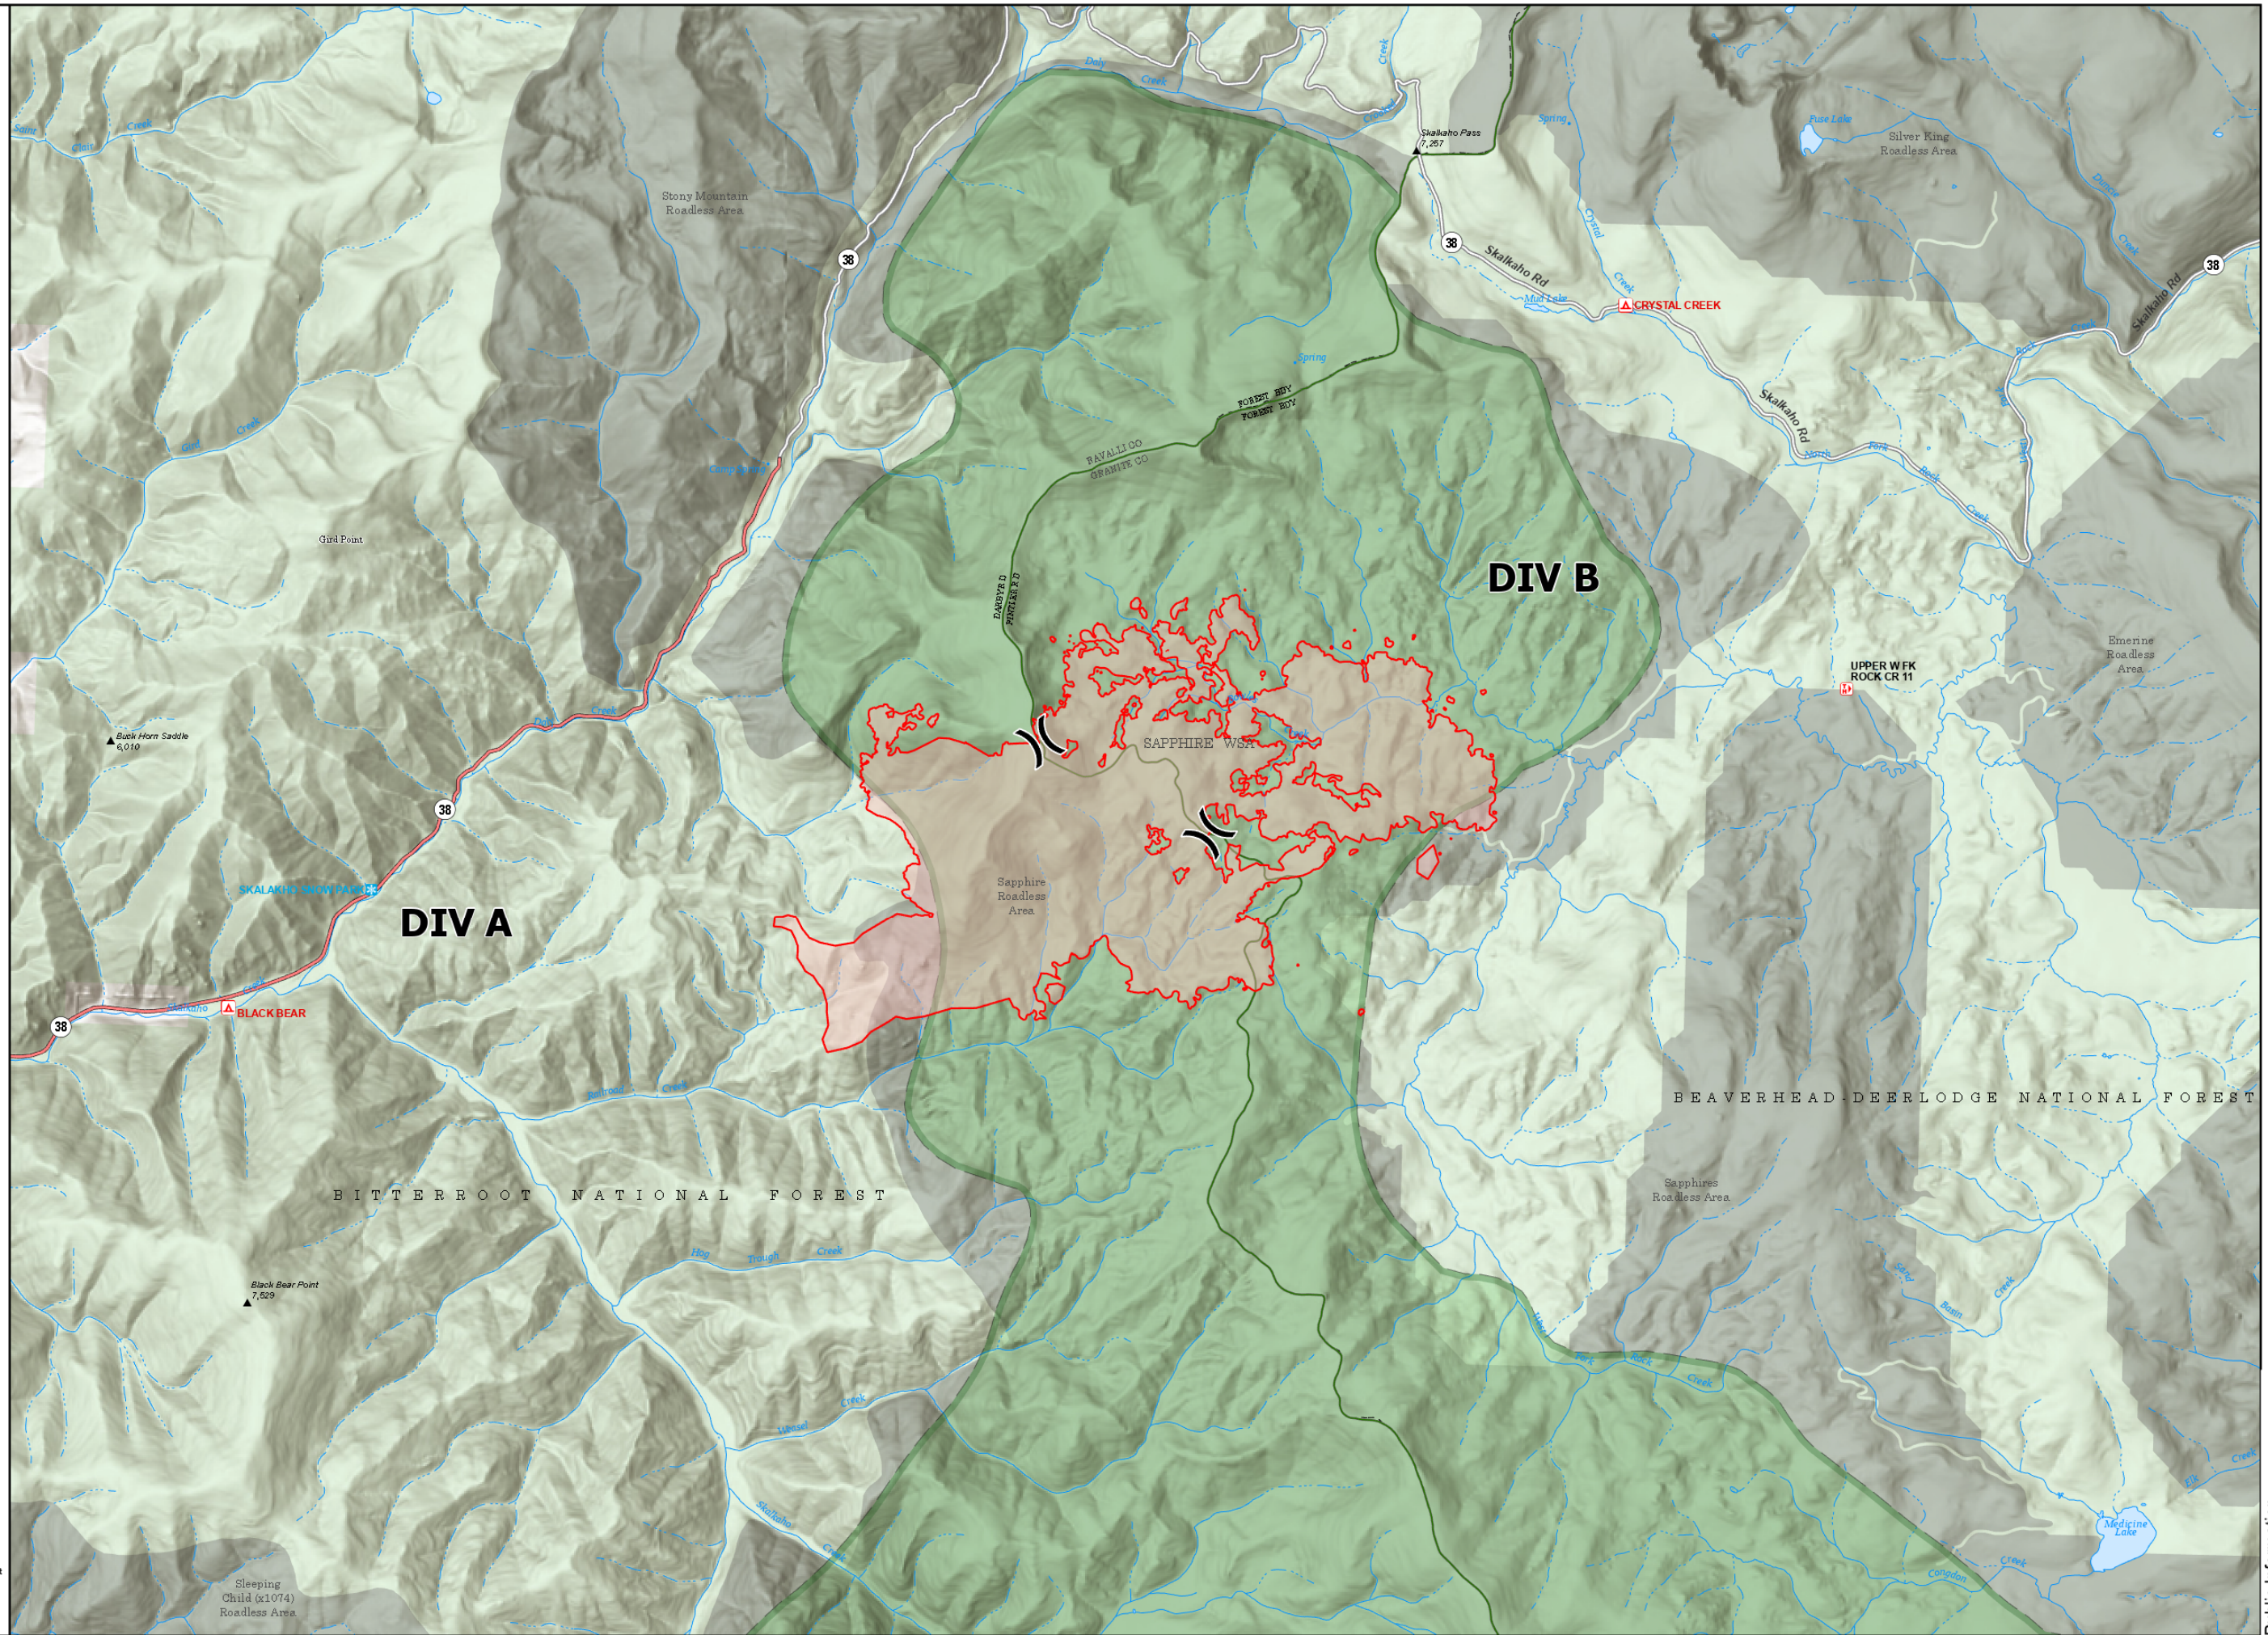

Public Information

Bowles Creek
MT-BDF-006210
3,559 acres
08/07/2023

Fire perimeter updated from
IR and Field Data on 08/05/23 1254hrs

- ⌘ Division Break
- 🔥 Wildfire Daily Fire Perimeter
- 🛣️ Secondary Highway
- 🛣️ State Road (Dirt)
- 🏠 USFS Roadless Areas
- 🌲 FS Wilderness Study Area Boundary
- 🌲 Forest Service Land

Remote Incident Support
Team
8/9/2023 2:38
North American 1983
Datum: LatLong Grid