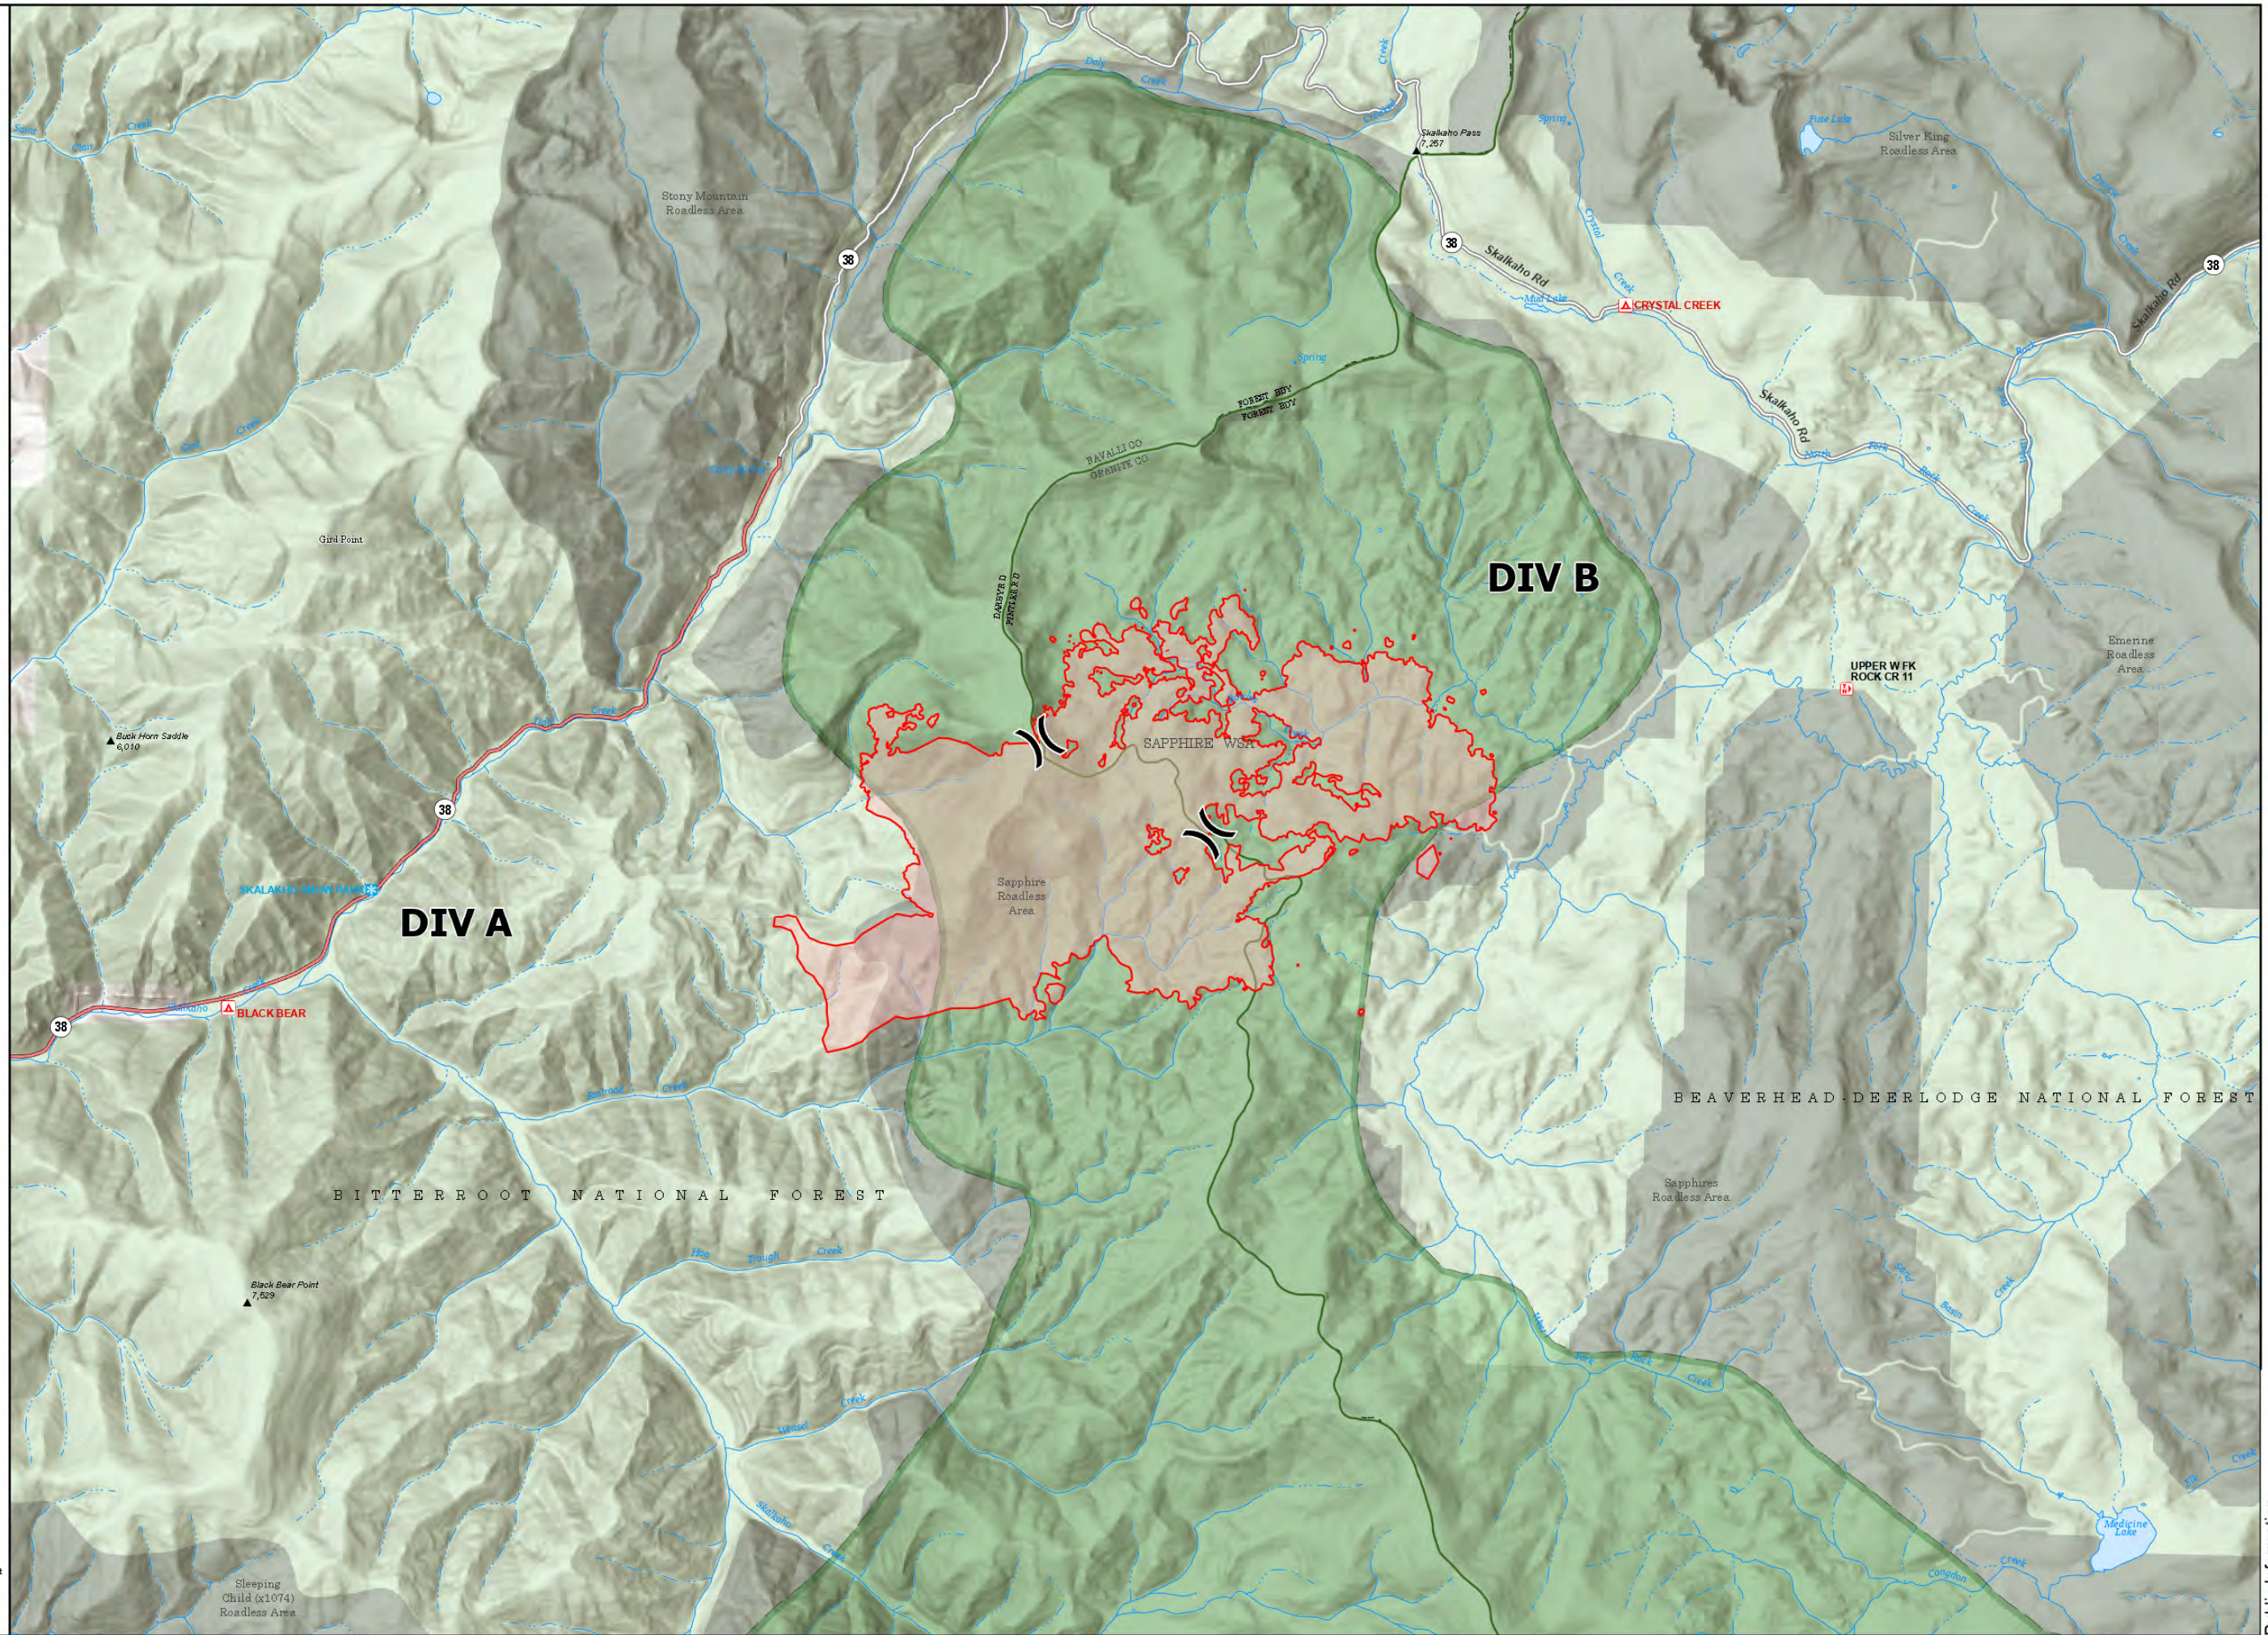

Public Information

Bowles Creek
MT-BDF-006210
3,559 acres

8/8/2023

Fire perimeter updated from
IR and Field Data on 08/05/23 12:54hrs

- ⌘ Division Break
- 🔴 Wildfire Daily Fire Perimeter
- 🛣️ Secondary Highway
- 🛣️ State Road (Dirt)
- 🌲 USFS Roadless Areas
- 🌲 FS Wilderness Study Area Boundary
- 🌲 Forest Service Land

Remote Incident Support
Team
8/8/2023 0435
North American 1983
Datum: LatLong Grid

Sleeping
Child (x1074)
Roadless Area

Public Information