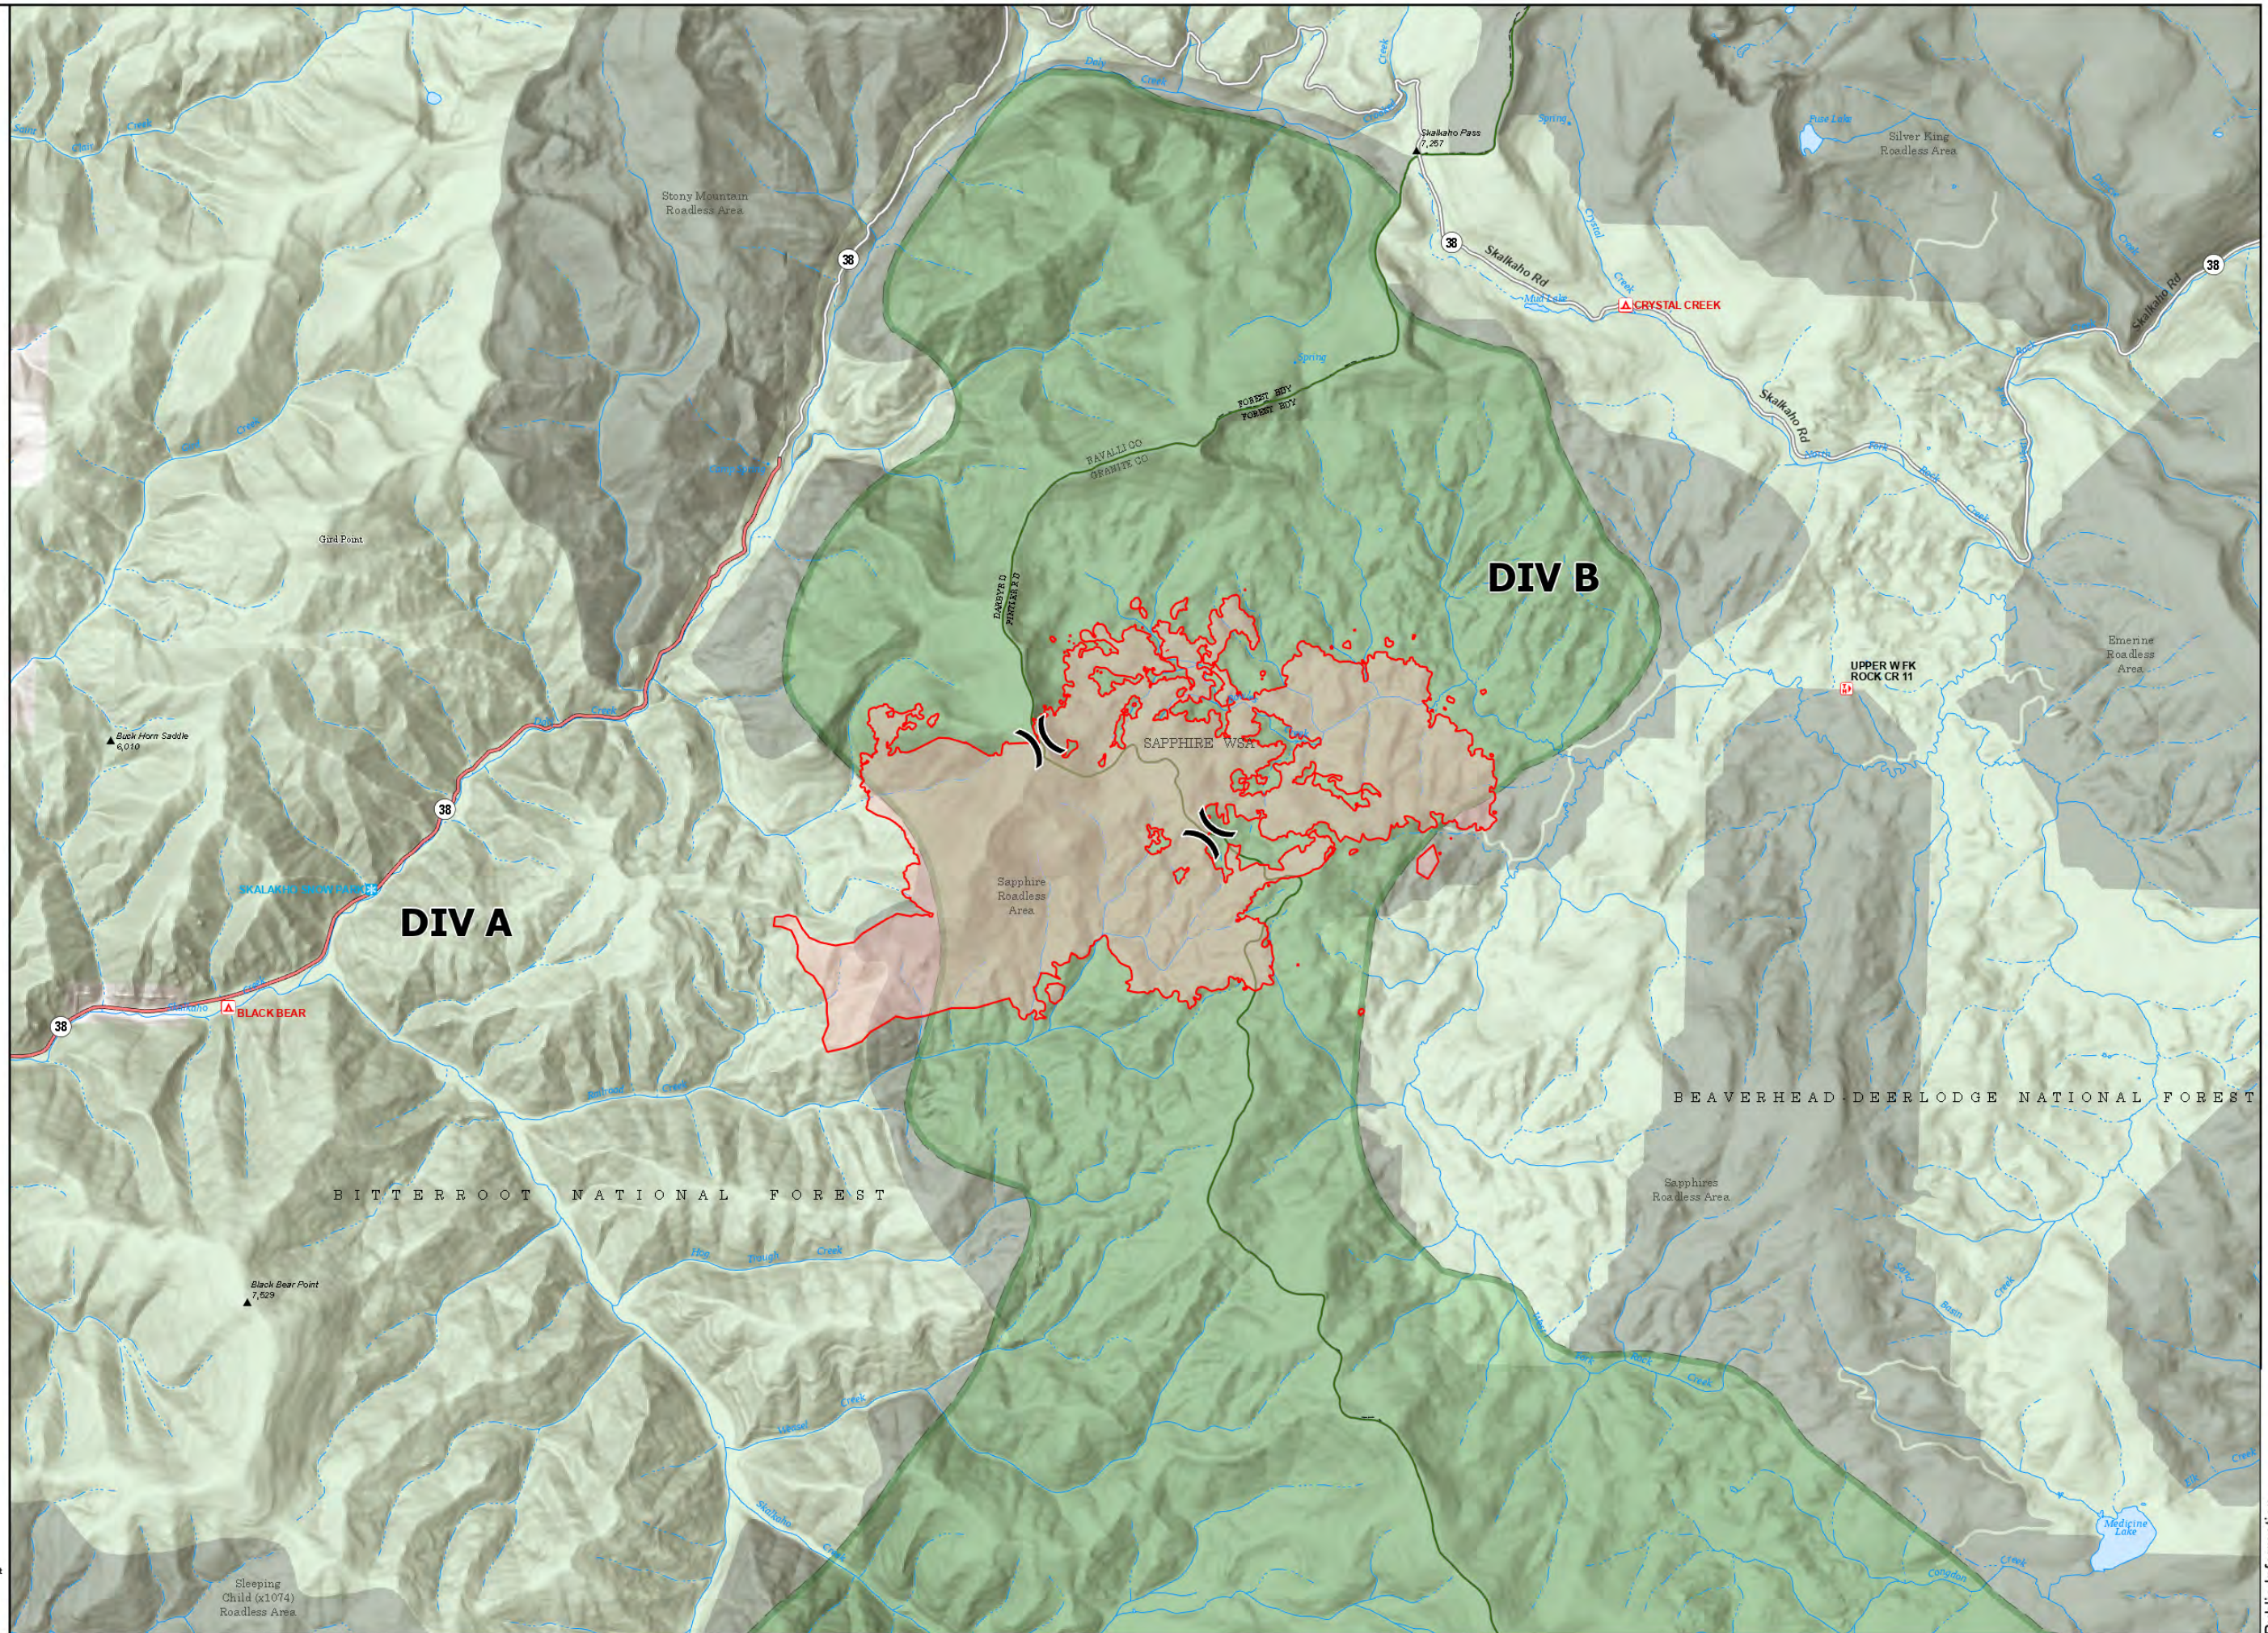

# Public Information

Bowles Creek  
MT-BDF-006210  
3,559 acres

8/8/2023

Fire perimeter updated from  
IR and Field Data on 08/05/23 1254hrs

- Division Break
- Wildfire Daily Fire Perimeter
- Secondary Highway
- State Road (Dirt)
- USFS Roadless Areas
- FS Wilderness Study Area Boundary
- Forest Service Land

Remote Incident Support  
Team  
8/8/2023 2128  
North American 1983  
Datum: LatLong Grid

Sleeping  
Child (x1074)  
Roadless Area

Public Information