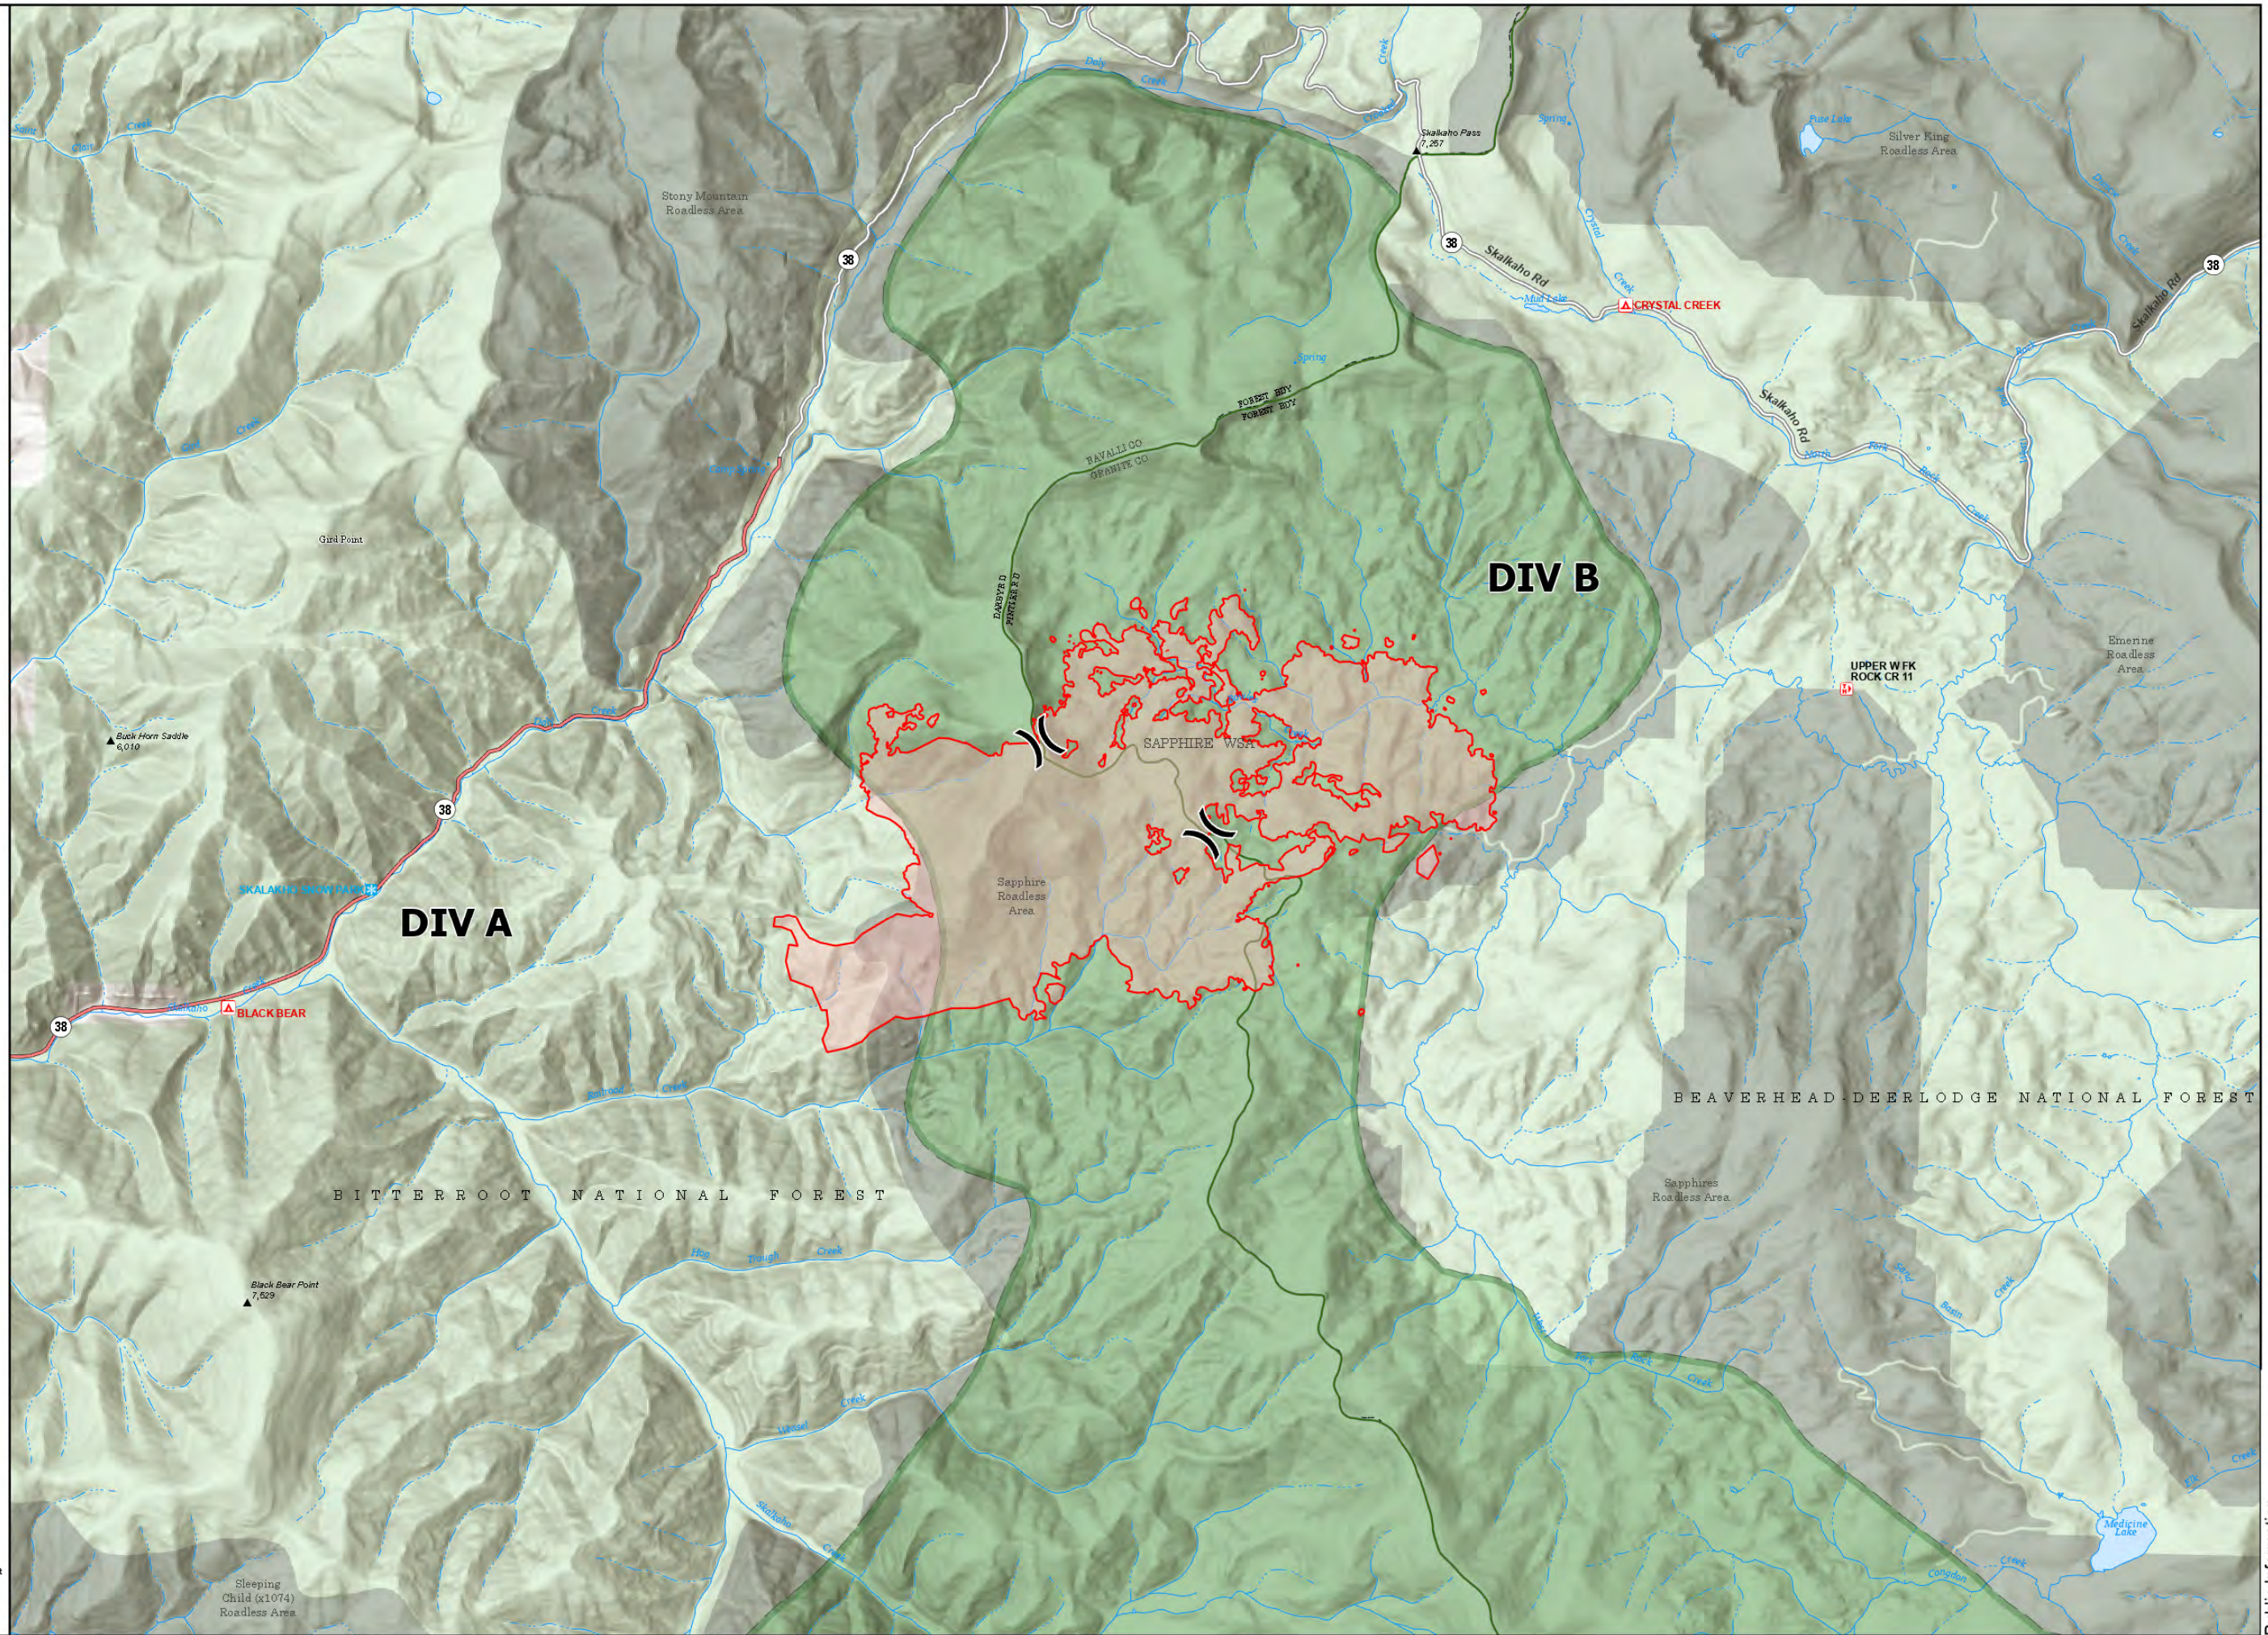

Public Information

Bowles Creek
MT-BDF-006210
3,589 acres
08/10/2023

Fire perimeter updated from
IR and IAA on 08/09/23 1030hrs

- ⌋ Division Break
- 🔴 Wildfire Daily Fire Perimeter
- 🛣️ Secondary Highway
- 🛣️ State Road (Dirt)
- 🏞️ USFS Roadless Areas
- 🌲 FS Wilderness Study Area Boundary
- 🌲 Forest Service Land

Sleeping
Child (x1074)
Roadless Area