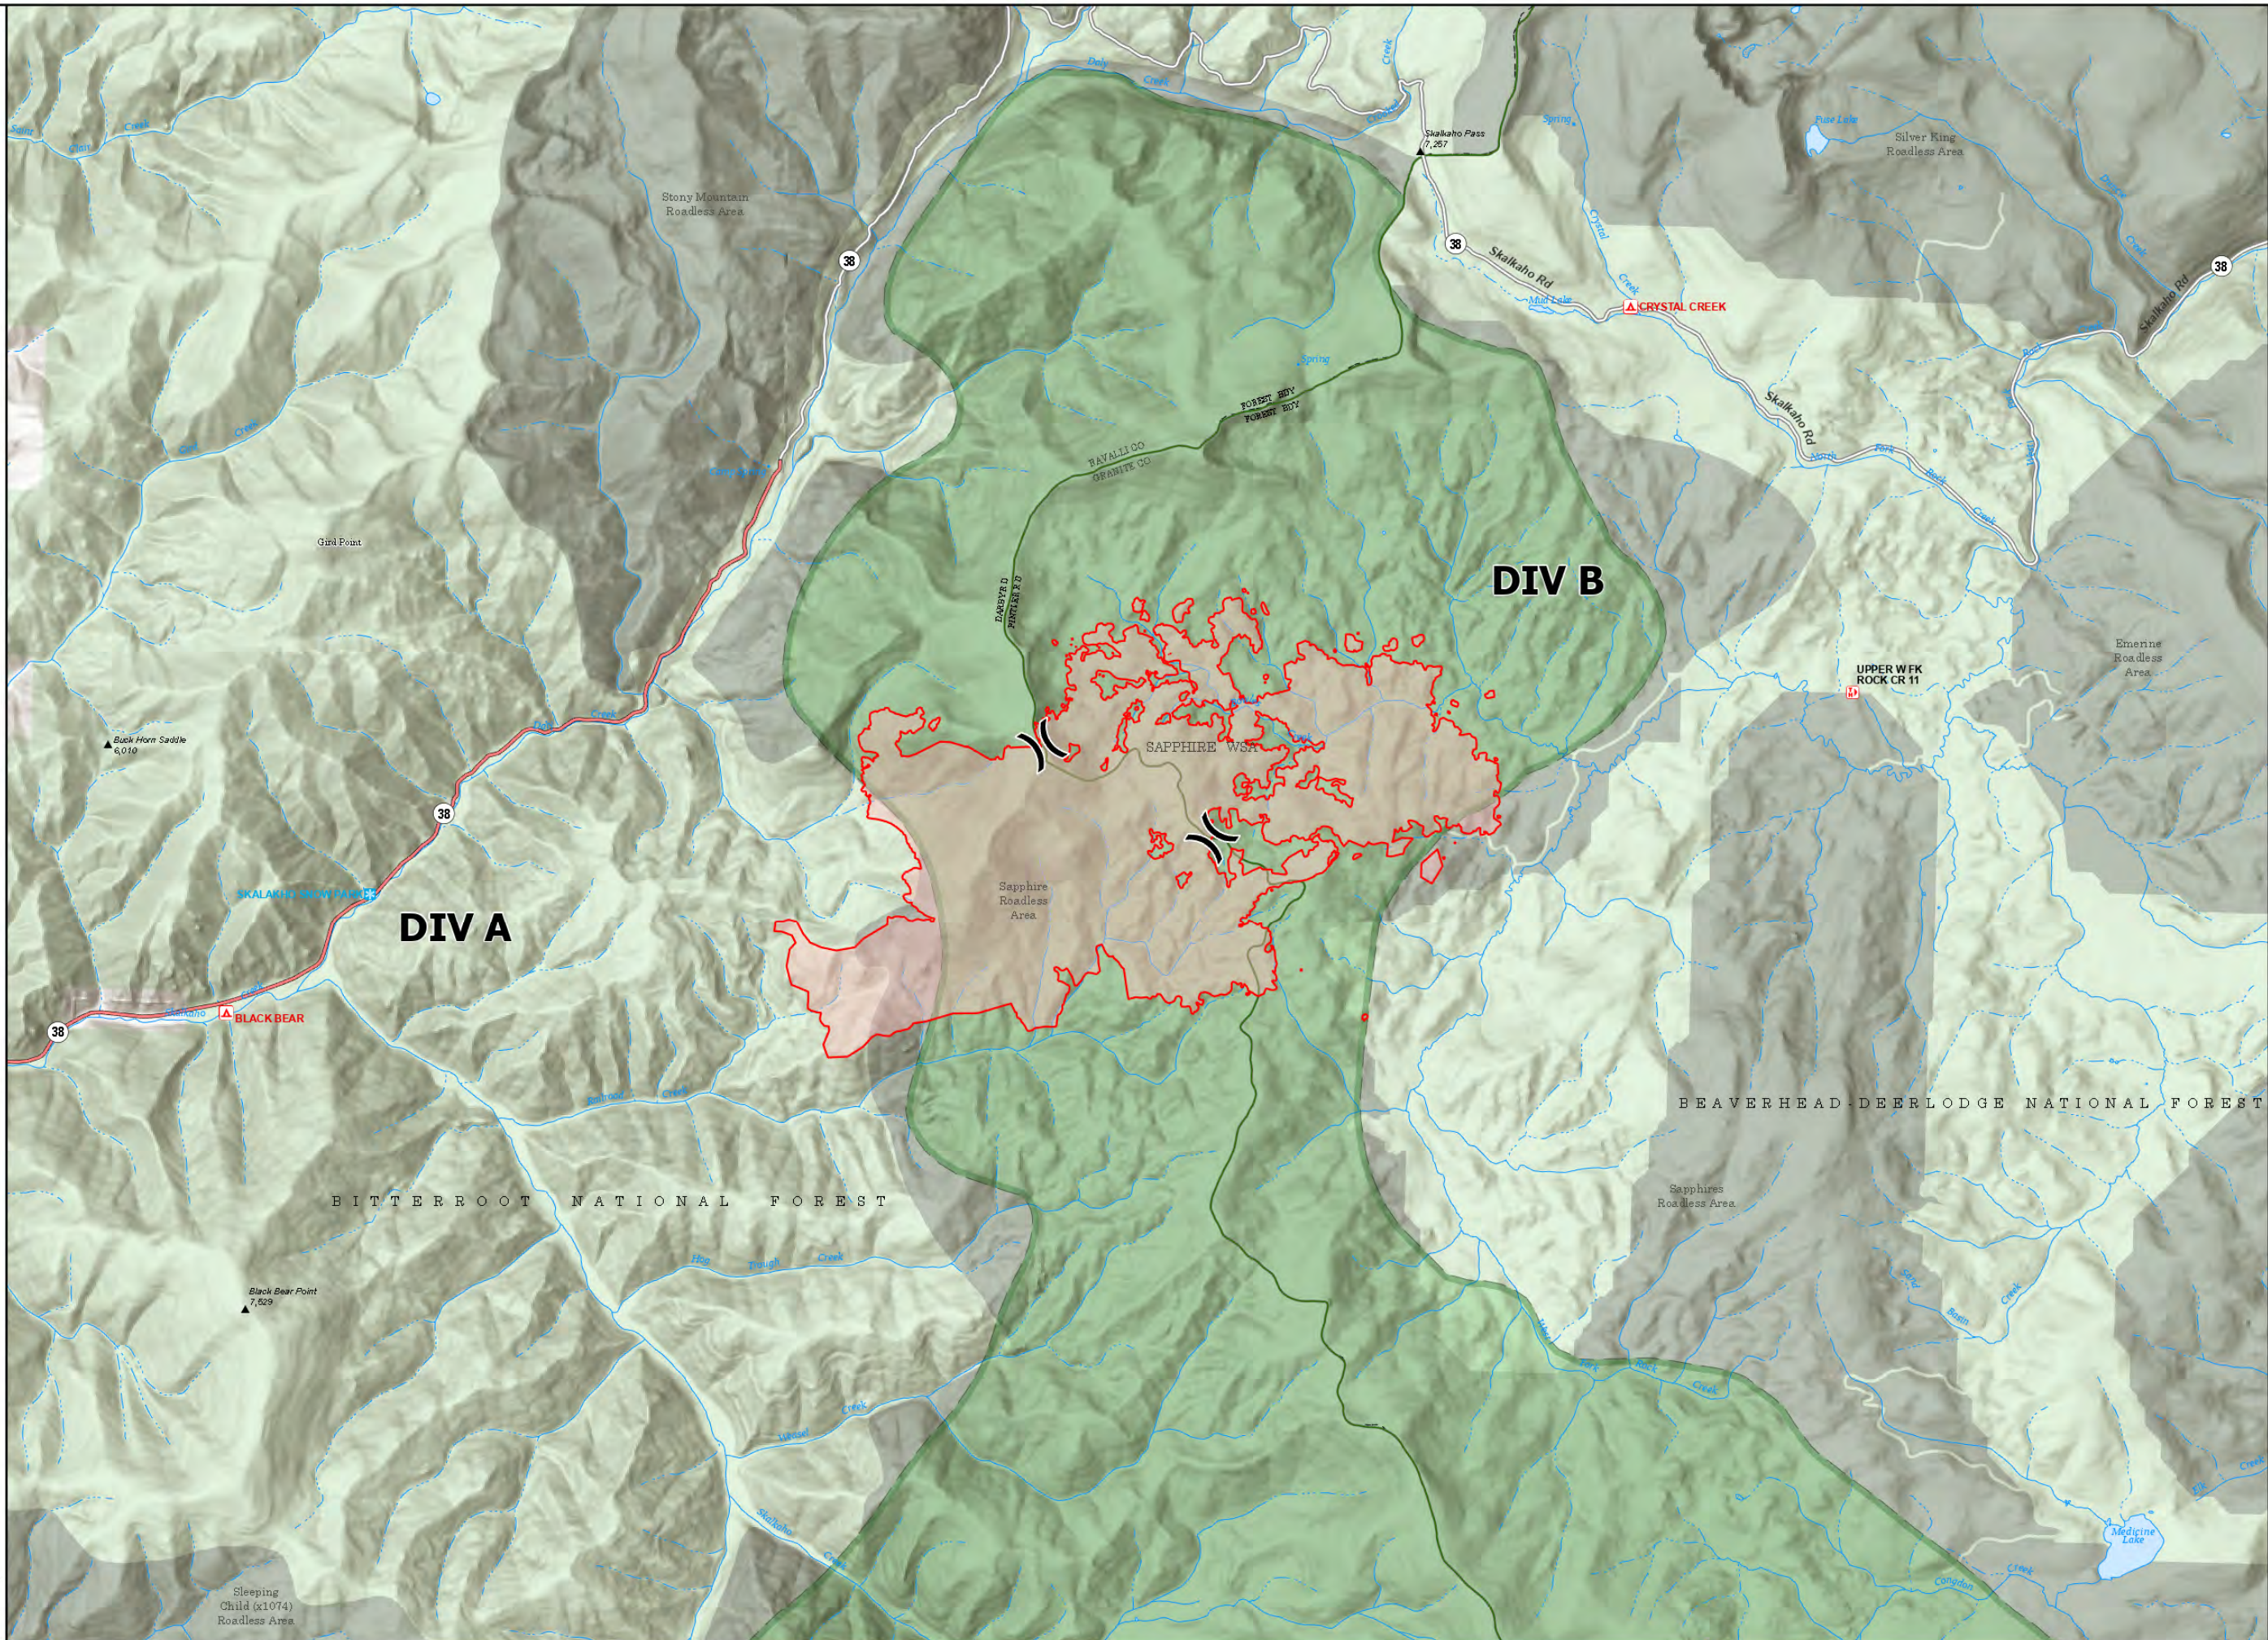

Public Information

Bowles Creek
MT-BDF-006210
3,711 acres
8/11/2023

Fire perimeter updated from
IR and IAA on 08/10/23 2027hrs

- ⌘ Division Break
- 🔴 Wildfire Daily Fire Perimeter
- 🛣️ Secondary Highway
- 🛣️ State Road (Dirt)
- 🏞️ USFS Roadless Areas
- 🌲 FS Wilderness Study Area Boundary
- 🌲 Forest Service Land

Remote Incident Support
Team
8/11/2023 05:11
North American 1983
Datum: LatLong Grid

Sleeping
Child (x1074)
Roadless Area